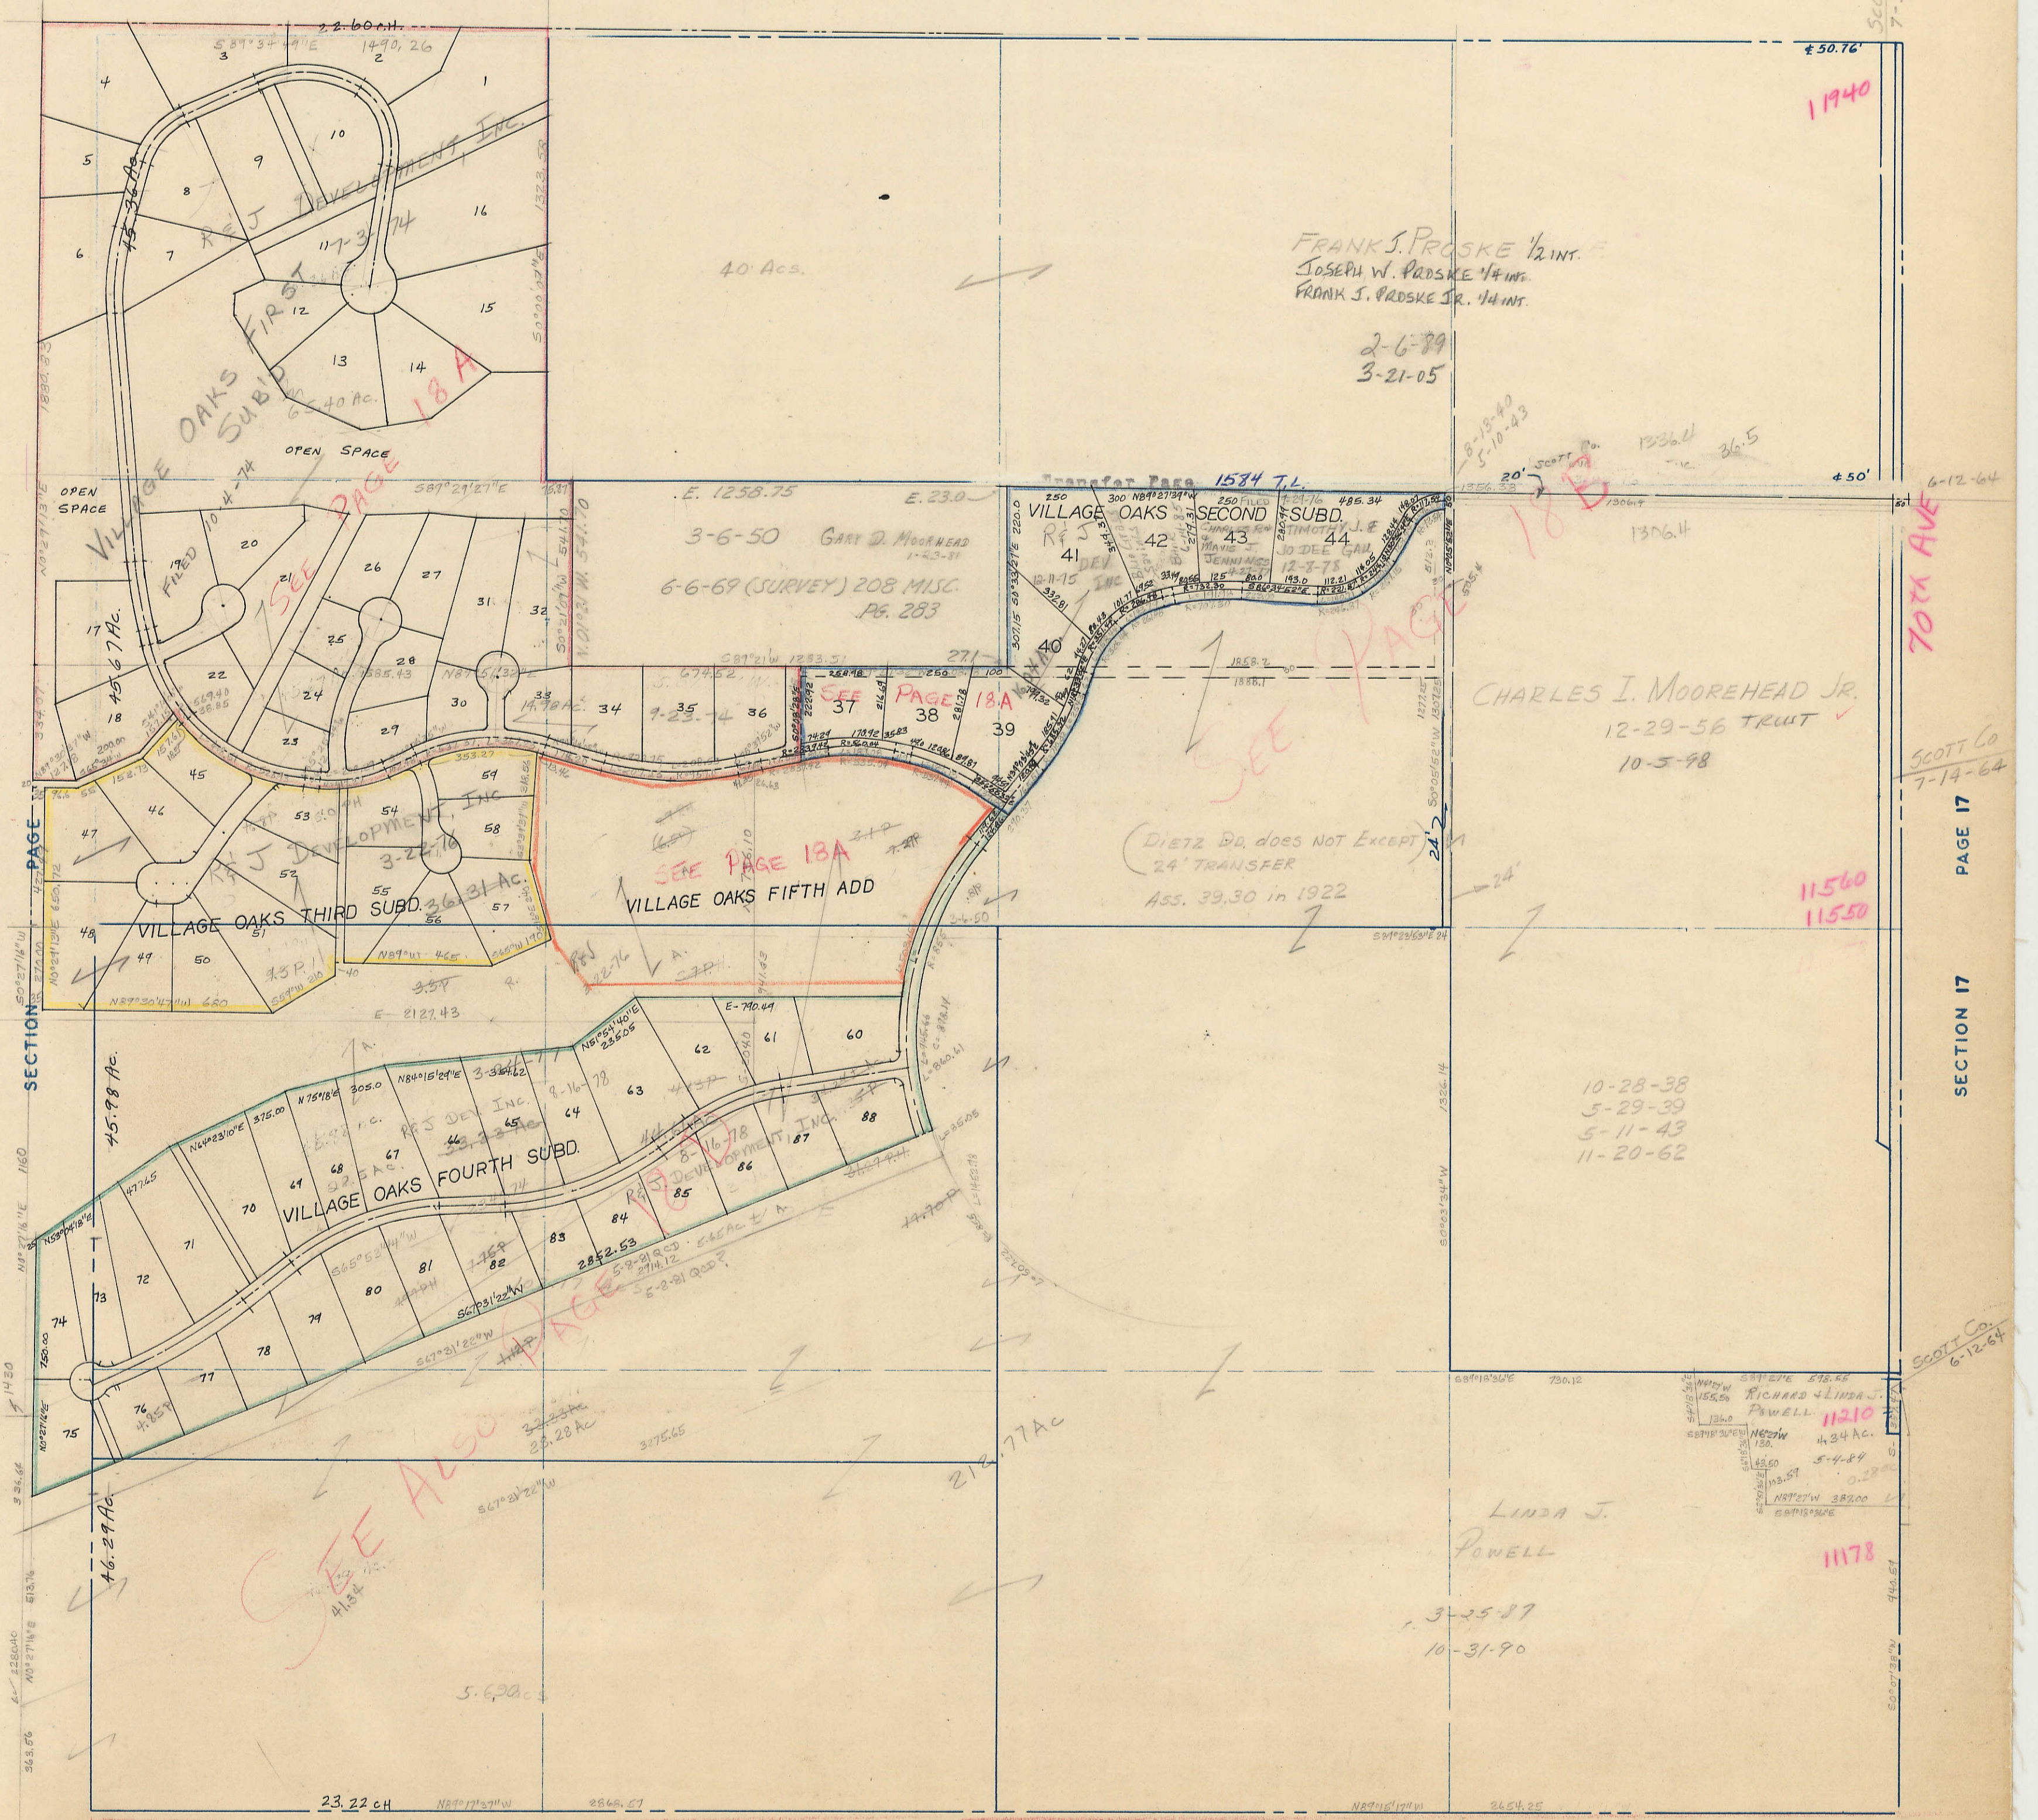

SECTION 18
TOWNSHIP 77 NORTH, RANGE 2 EAST,
5TH PRINCIPAL MERIDIAN
BUFFALO TOWNSHIP
SCOTT COUNTY, IOWA

SCALE : 1 INCH = 330 FEET

SECTION 7 PAGE 7

TRANSFER PAGE 86

SCOTT Co
7-3-64

70th AVE

SECTION 17
PAGE 17

SCOTT Co
6-12-64