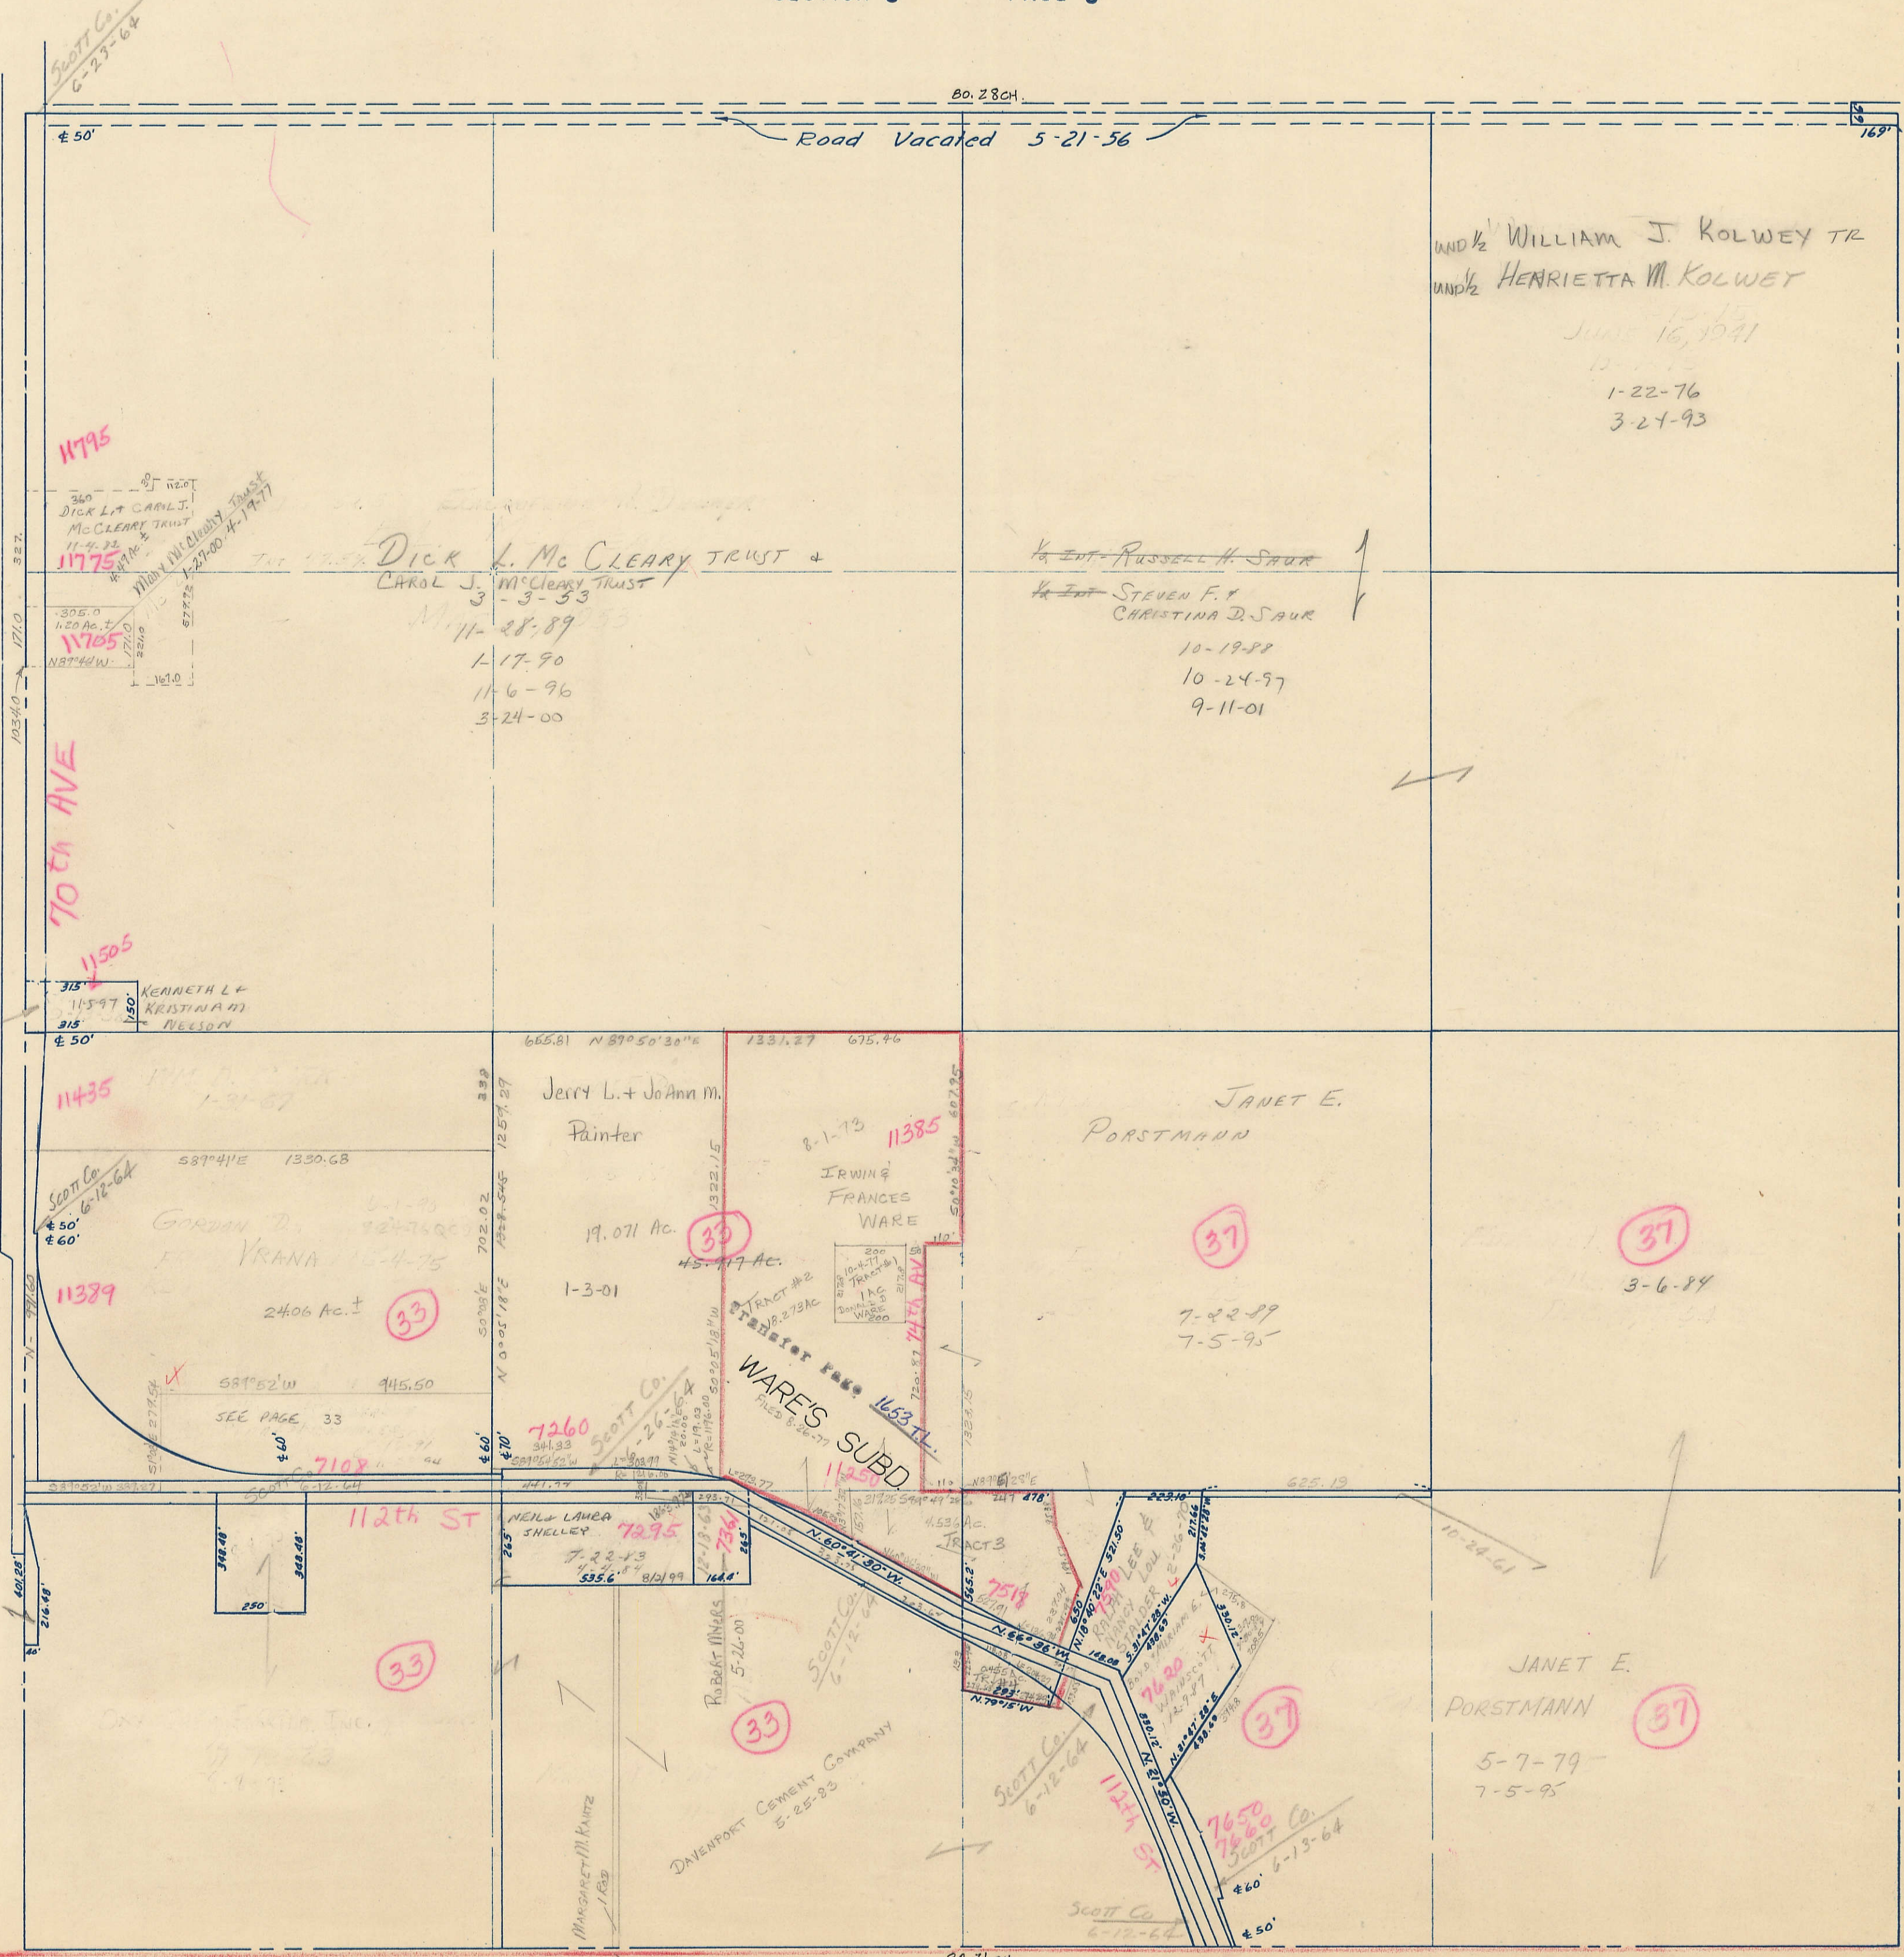

SECTION 17  
TOWNSHIP 77 NORTH, RANGE 2 EAST,  
5<sup>TH</sup> PRINCIPAL MERIDIAN  
BUFFALO TOWNSHIP  
SCOTT COUNTY, IOWA

TRANSFER PAGE 85

SCALE: 1 INCH = 330 FEET

SECTION 8 PAGE 8

SECTION 18 PAGE 18  
SCOTT Co  
1-6-67