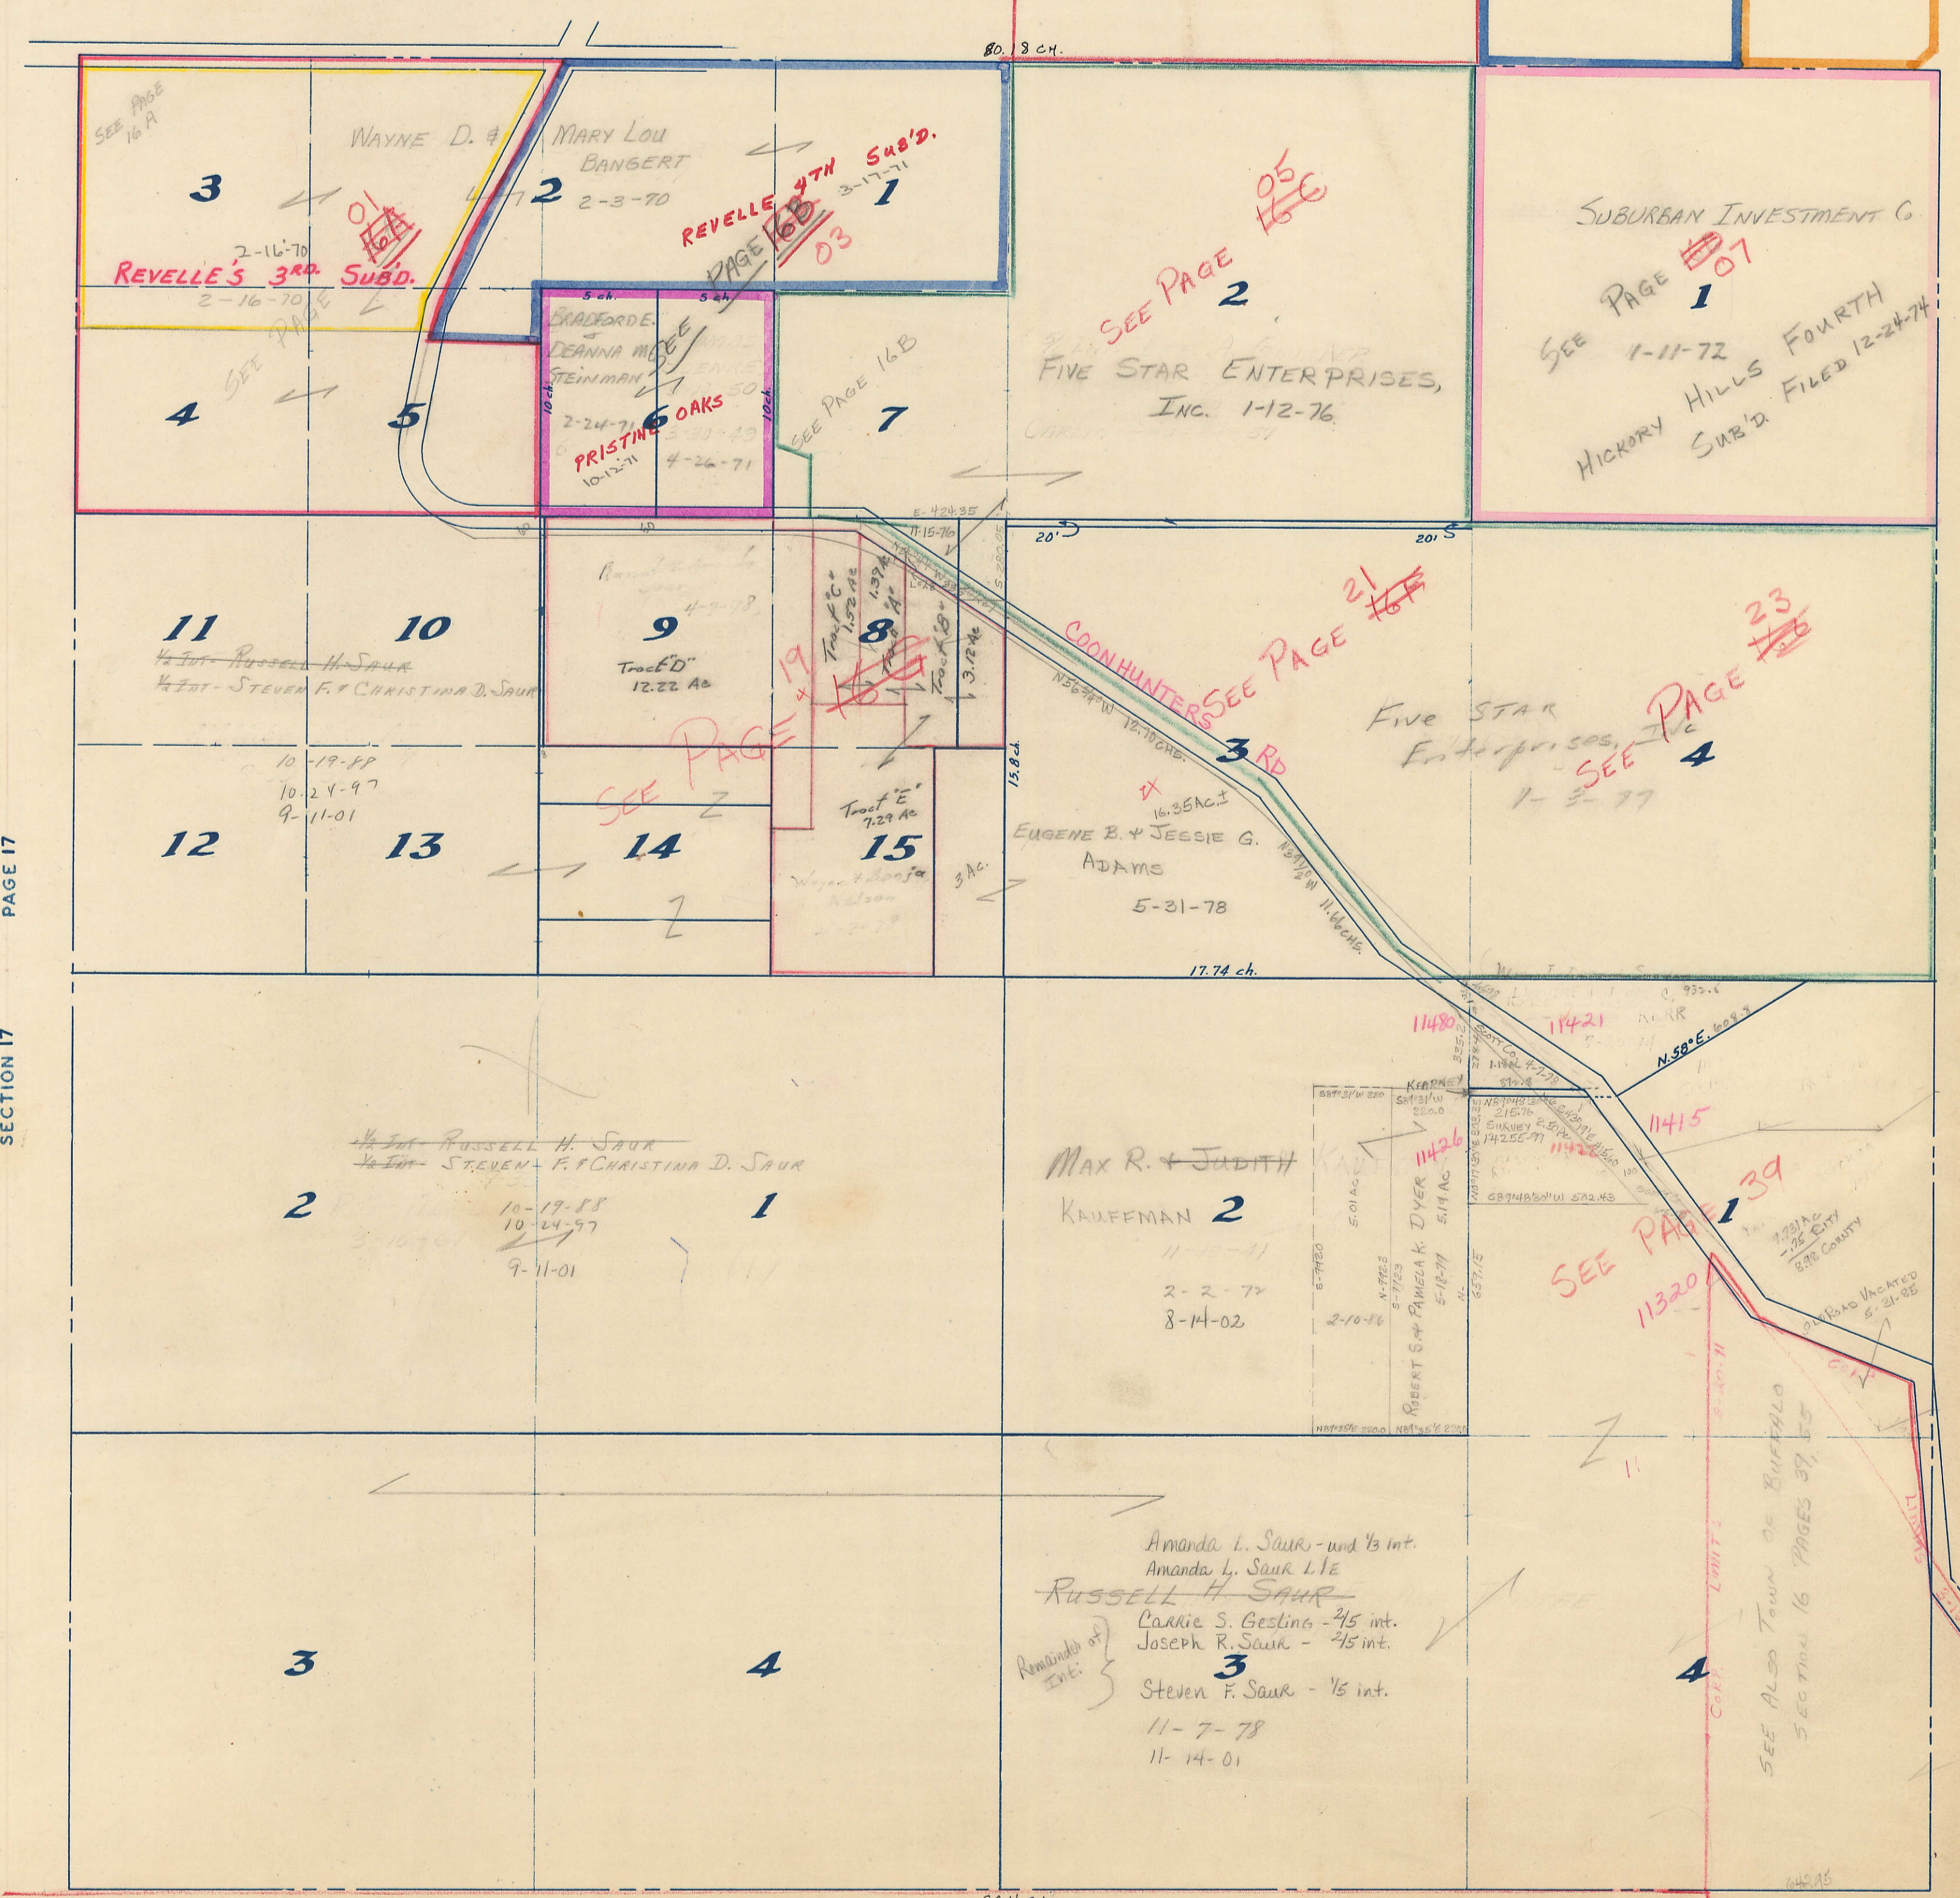

SECTION 16  
TOWNSHIP 77 NORTH, RANGE 2 EAST,  
5<sup>TH</sup> PRINCIPAL MERIDIAN  
BUFFALO TOWNSHIP  
SCOTT COUNTY, IOWA

SCALE: 1 INCH = 330 FEET

TRANSFER PAGE 84

SECTION 9

PAGE 9

PAGE 17

SECTION 17

PAGE 15

SECTION 15

SECTION 21

PAGE 21