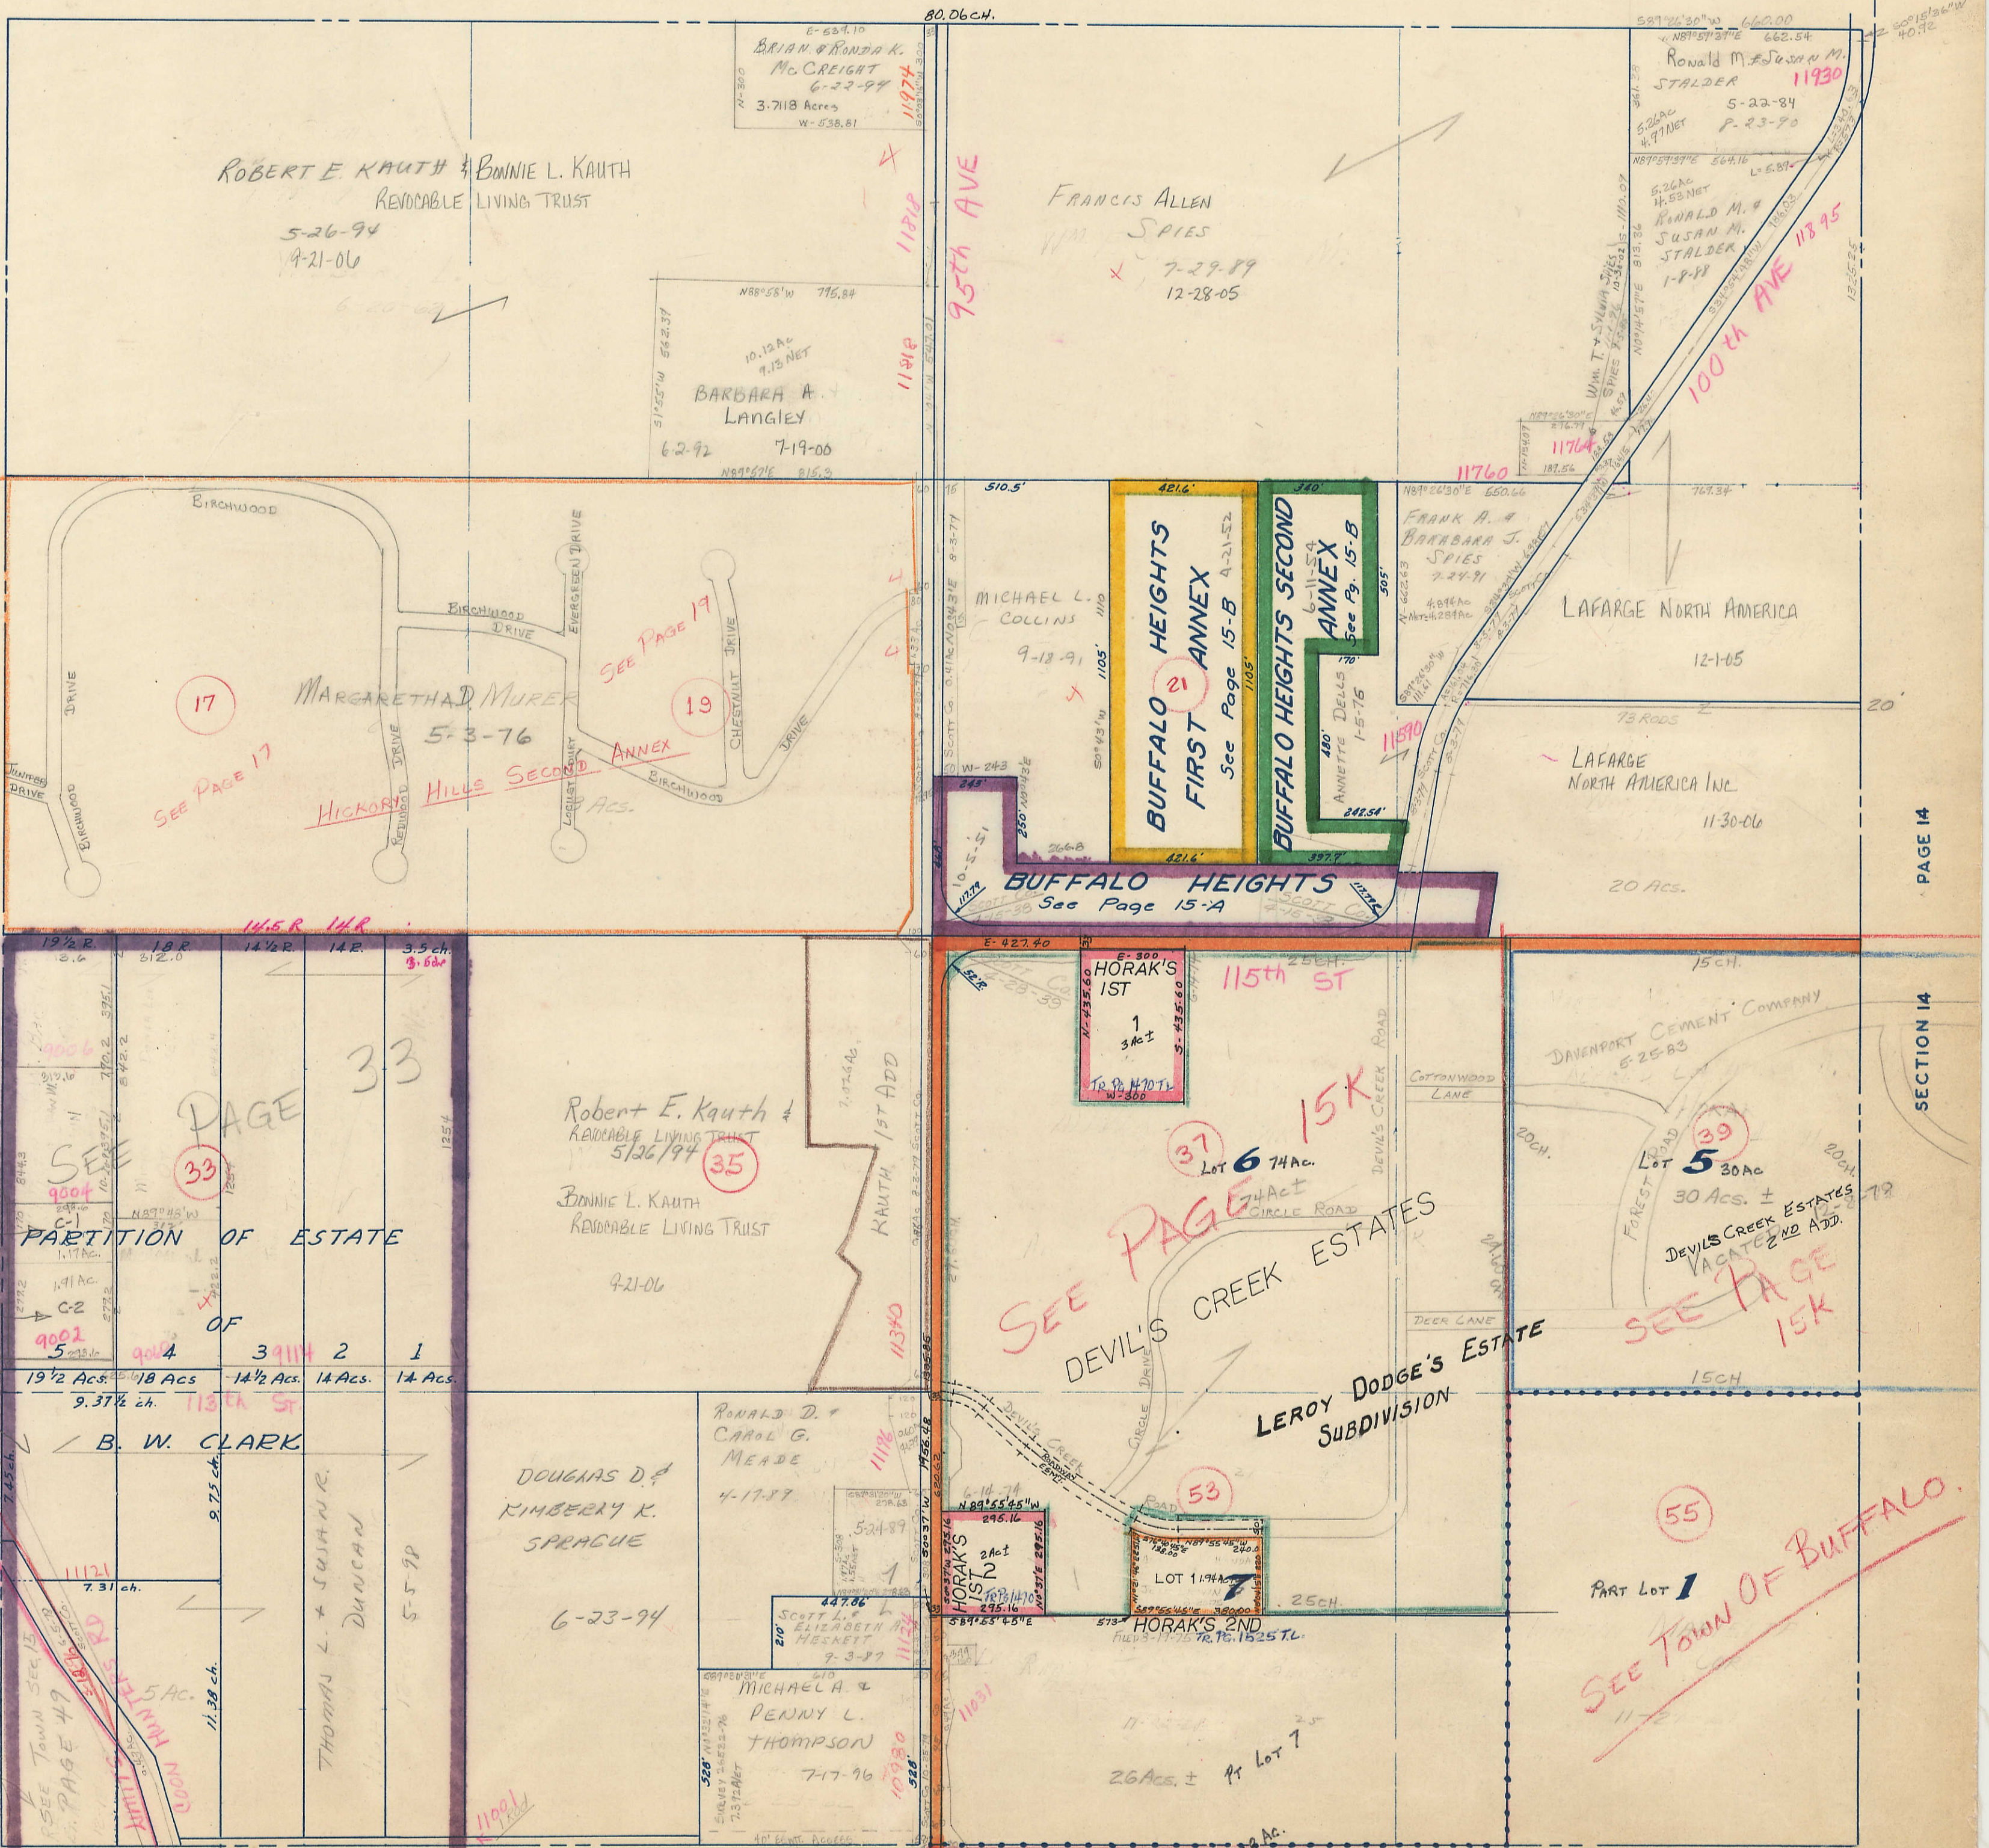

SECTION 15
TOWNSHIP 77 NORTH, RANGE 2 EAST,
5TH PRINCIPAL MERIDIAN
BUFFALO TOWNSHIP
SCOTT COUNTY IOWA

SCALE : 1 INCH = 330 FEET

SECTION 10 PAGE 10

TRANSFER PAGE 83

PAGE 16

SECTION 16
S.C. DEEDS 307A-76

JUNE 22, 184
SEE
SUR. REC.

PAGE 14

SECTION 14

SECTION 22 PAGE 22