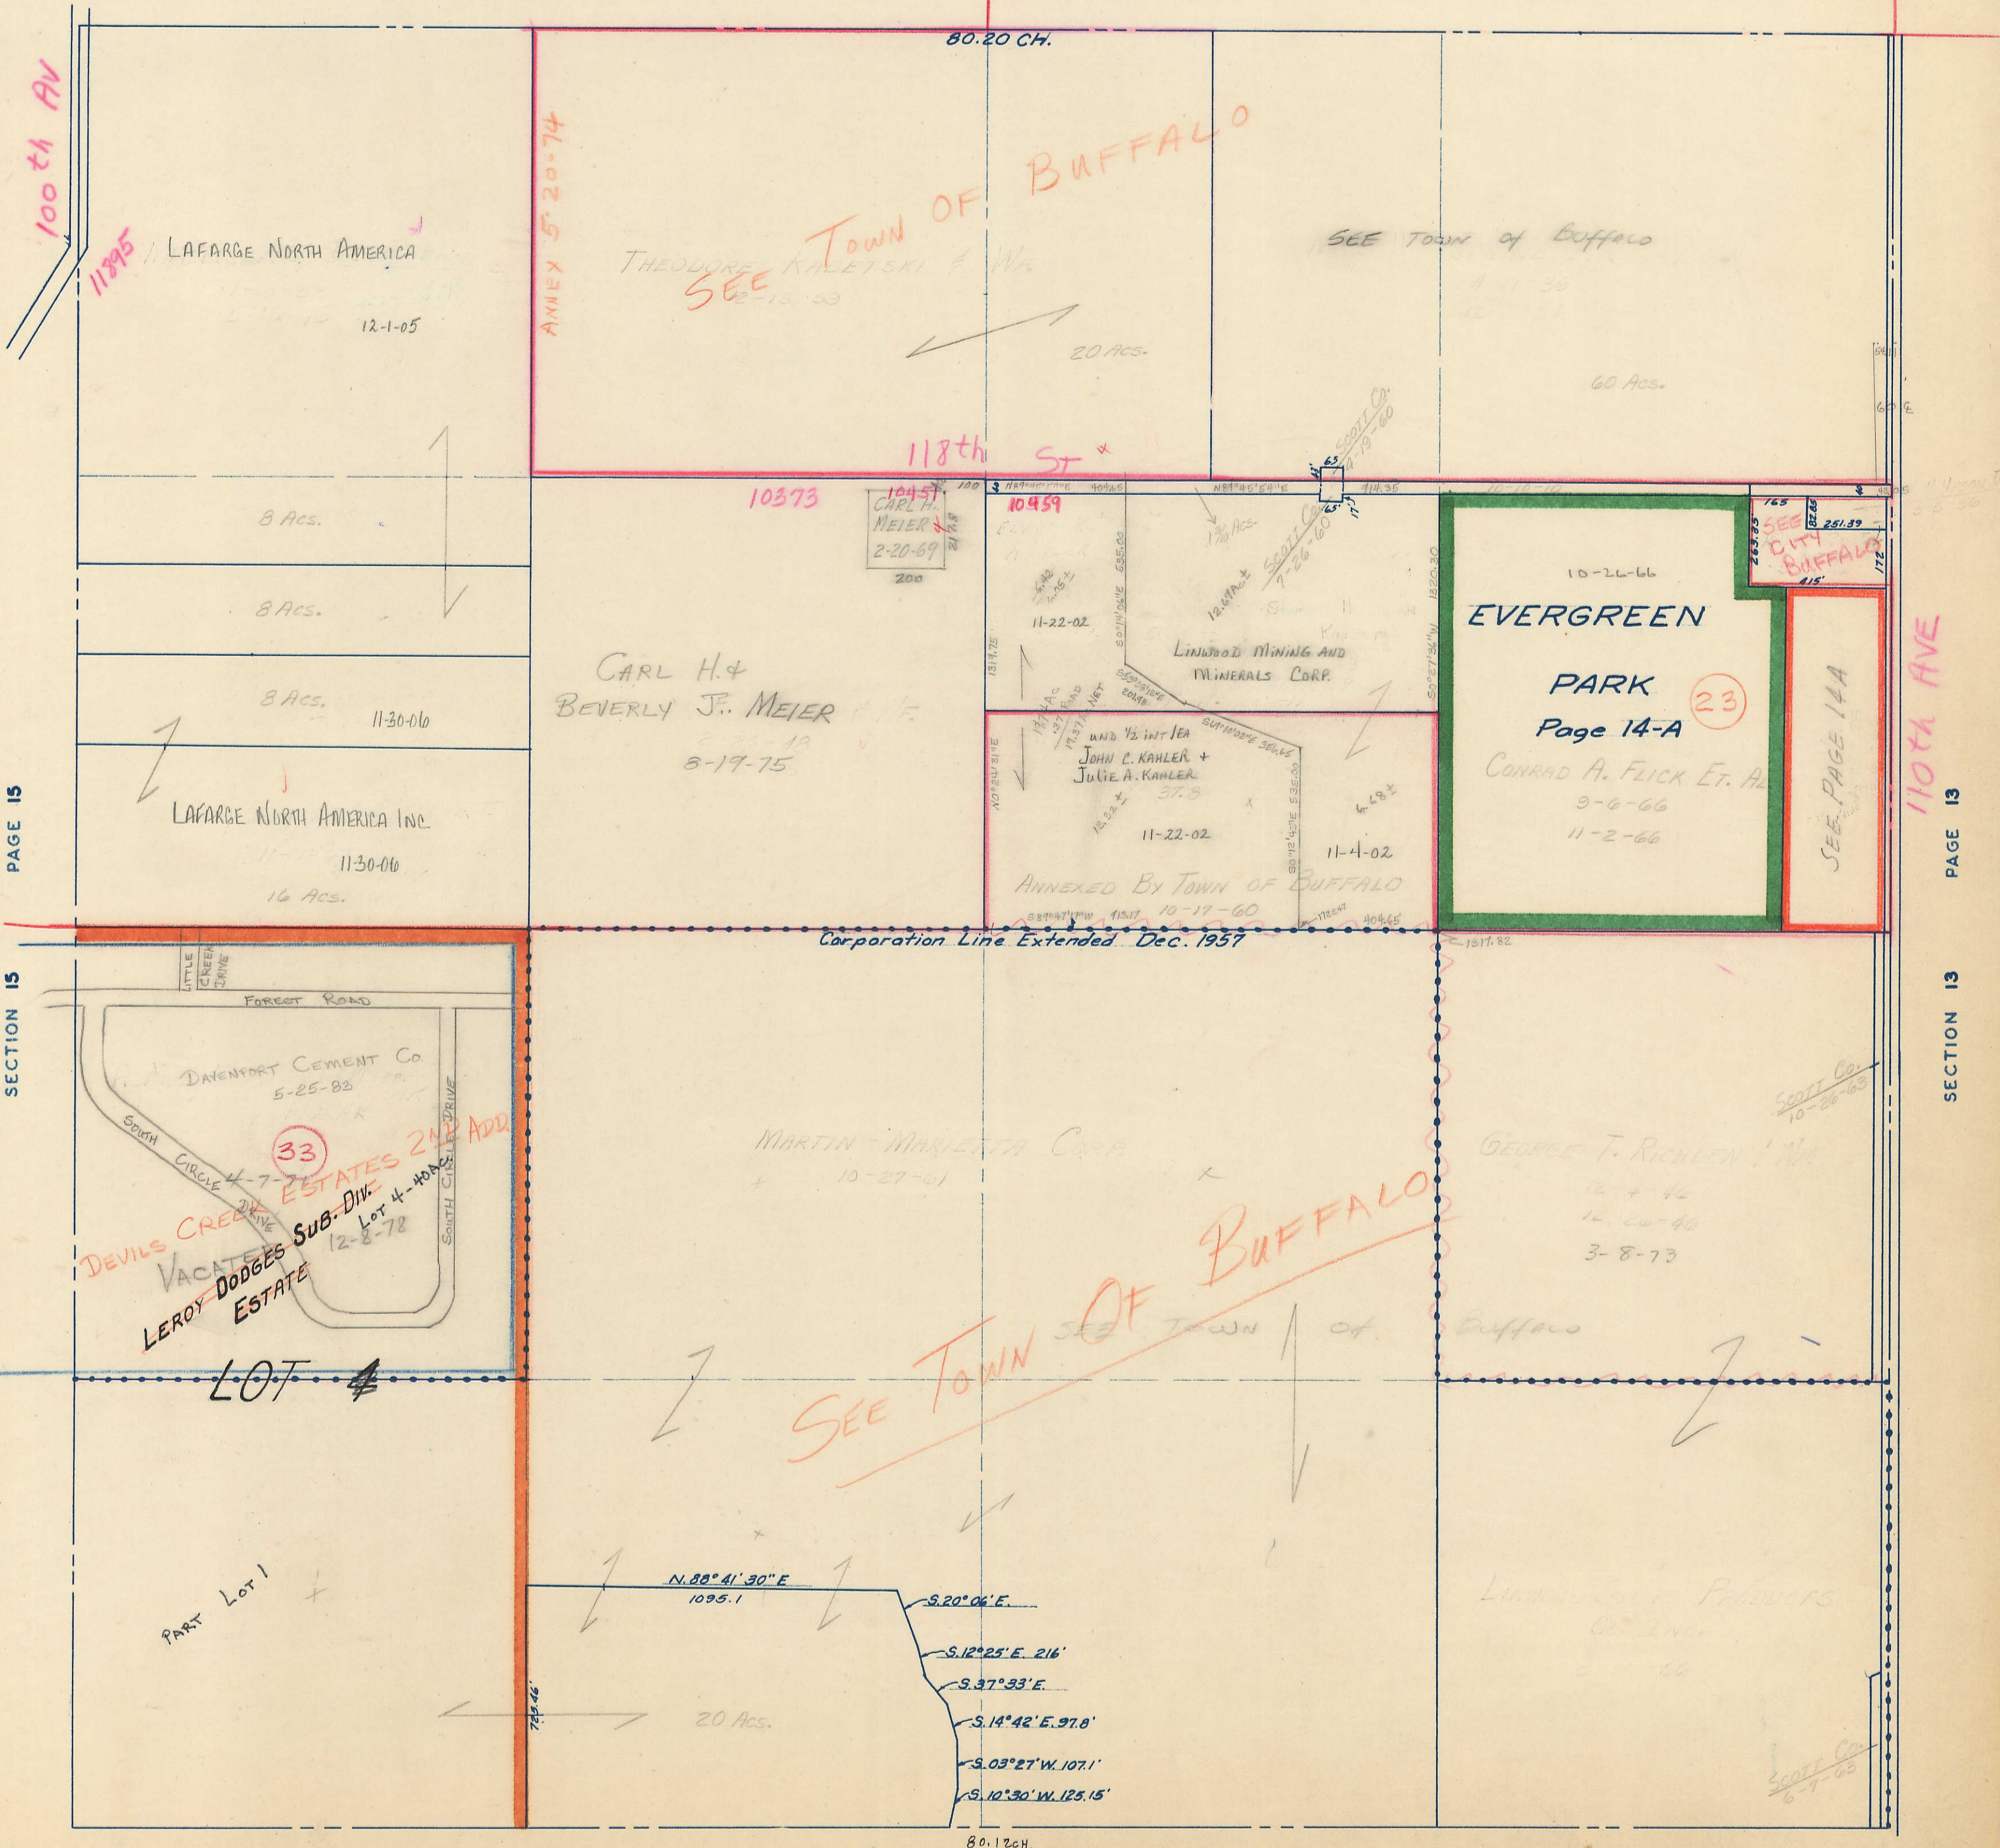

SECTION 14  
TOWNSHIP 77 NORTH, RANGE 2 EAST,  
5<sup>TH</sup> PRINCIPAL MERIDIAN  
BUFFALO TOWNSHIP  
SCOTT COUNTY, IOWA

SCALE: 1 INCH = 330 FEET

TRANSFER PAGE 82

SECTION 11

PAGE 11

SECTION 23

PAGE 23