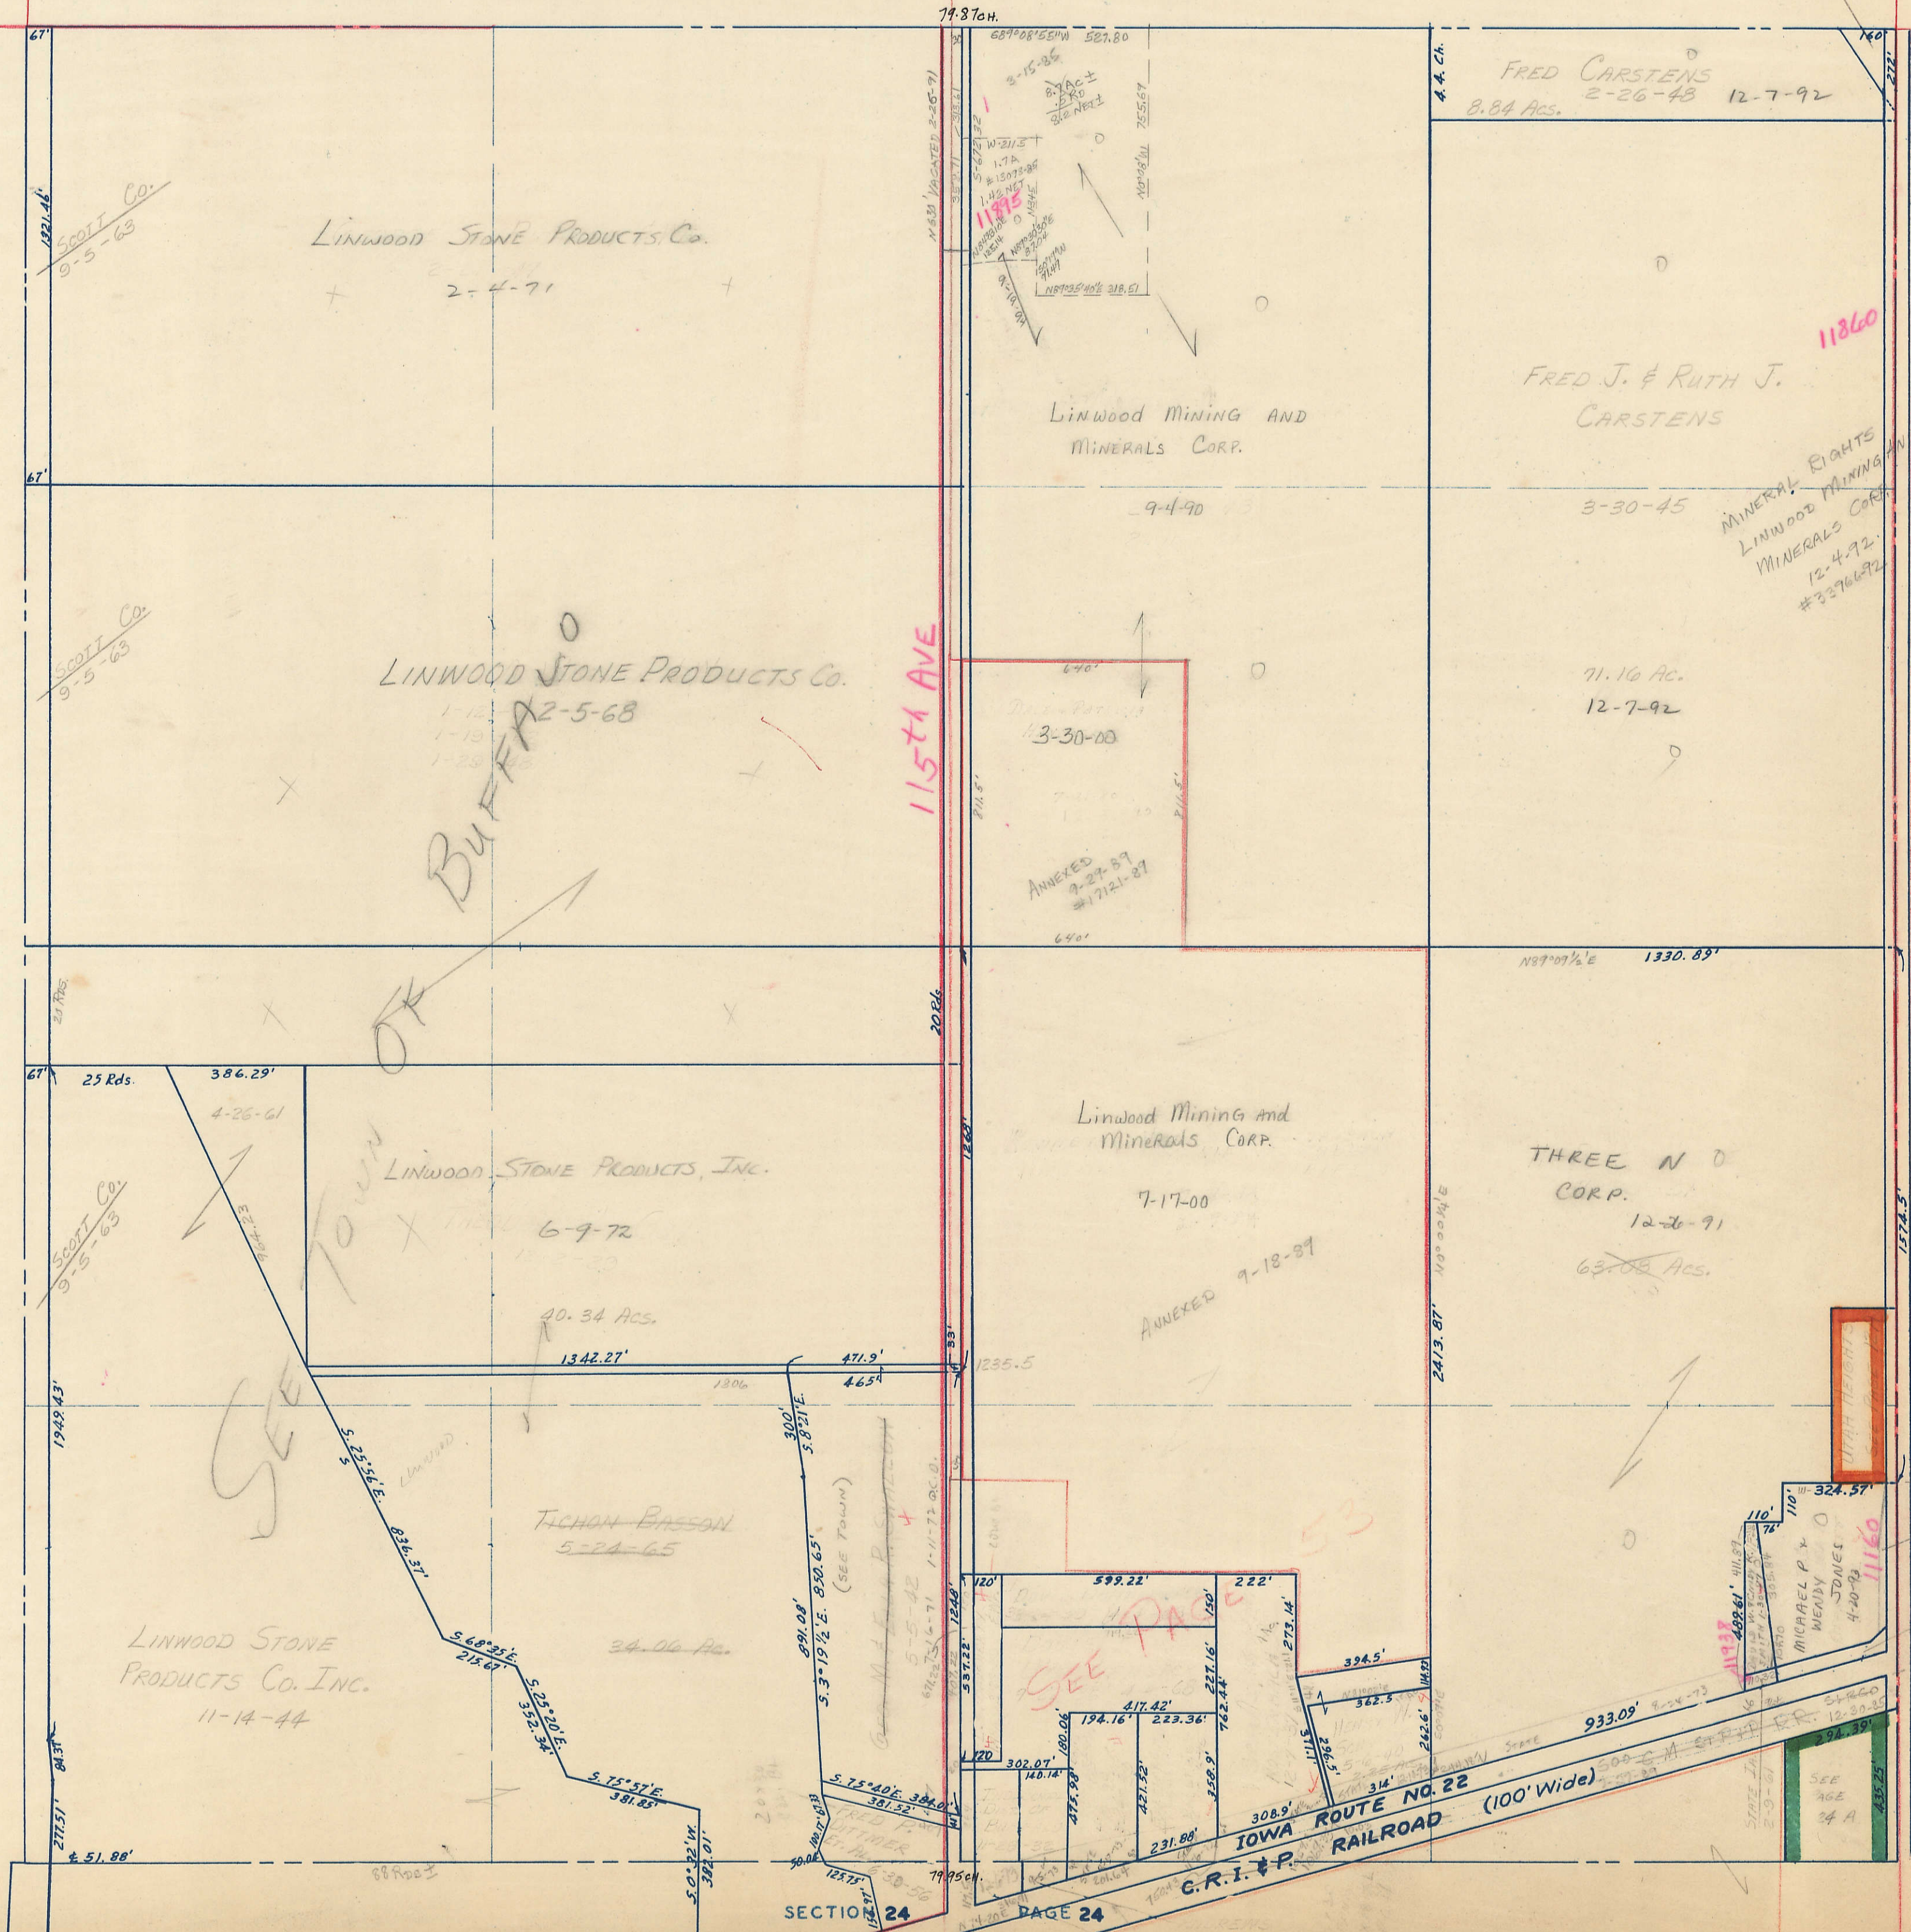

SECTION 13
TOWNSHIP 77 NORTH, RANGE 2 EAST,
5TH PRINCIPAL MERIDIAN
BUFFALO TOWNSHIP
SCOTT COUNTY, IOWA

SCALE: 1 INCH = 330 FEET

SECTION 12 PAGE 12

ALL ANNEXED TO CITY BUFFALO
2-2-96 6422-96
ROADS 6051-96 (NOTE: 6052-96 TO DAV.)

TRANSFER PAGE 81

CLUB MOKAN
5-28-51

SECTION 14 PAGE 14

SECTION 14

SECTION 24 PAGE 24

SECTION 18

UTAH AVE
PAGE ROCKINGHAM TWP.
CITY DAVENPORT

ST. OF IA
2-11-61