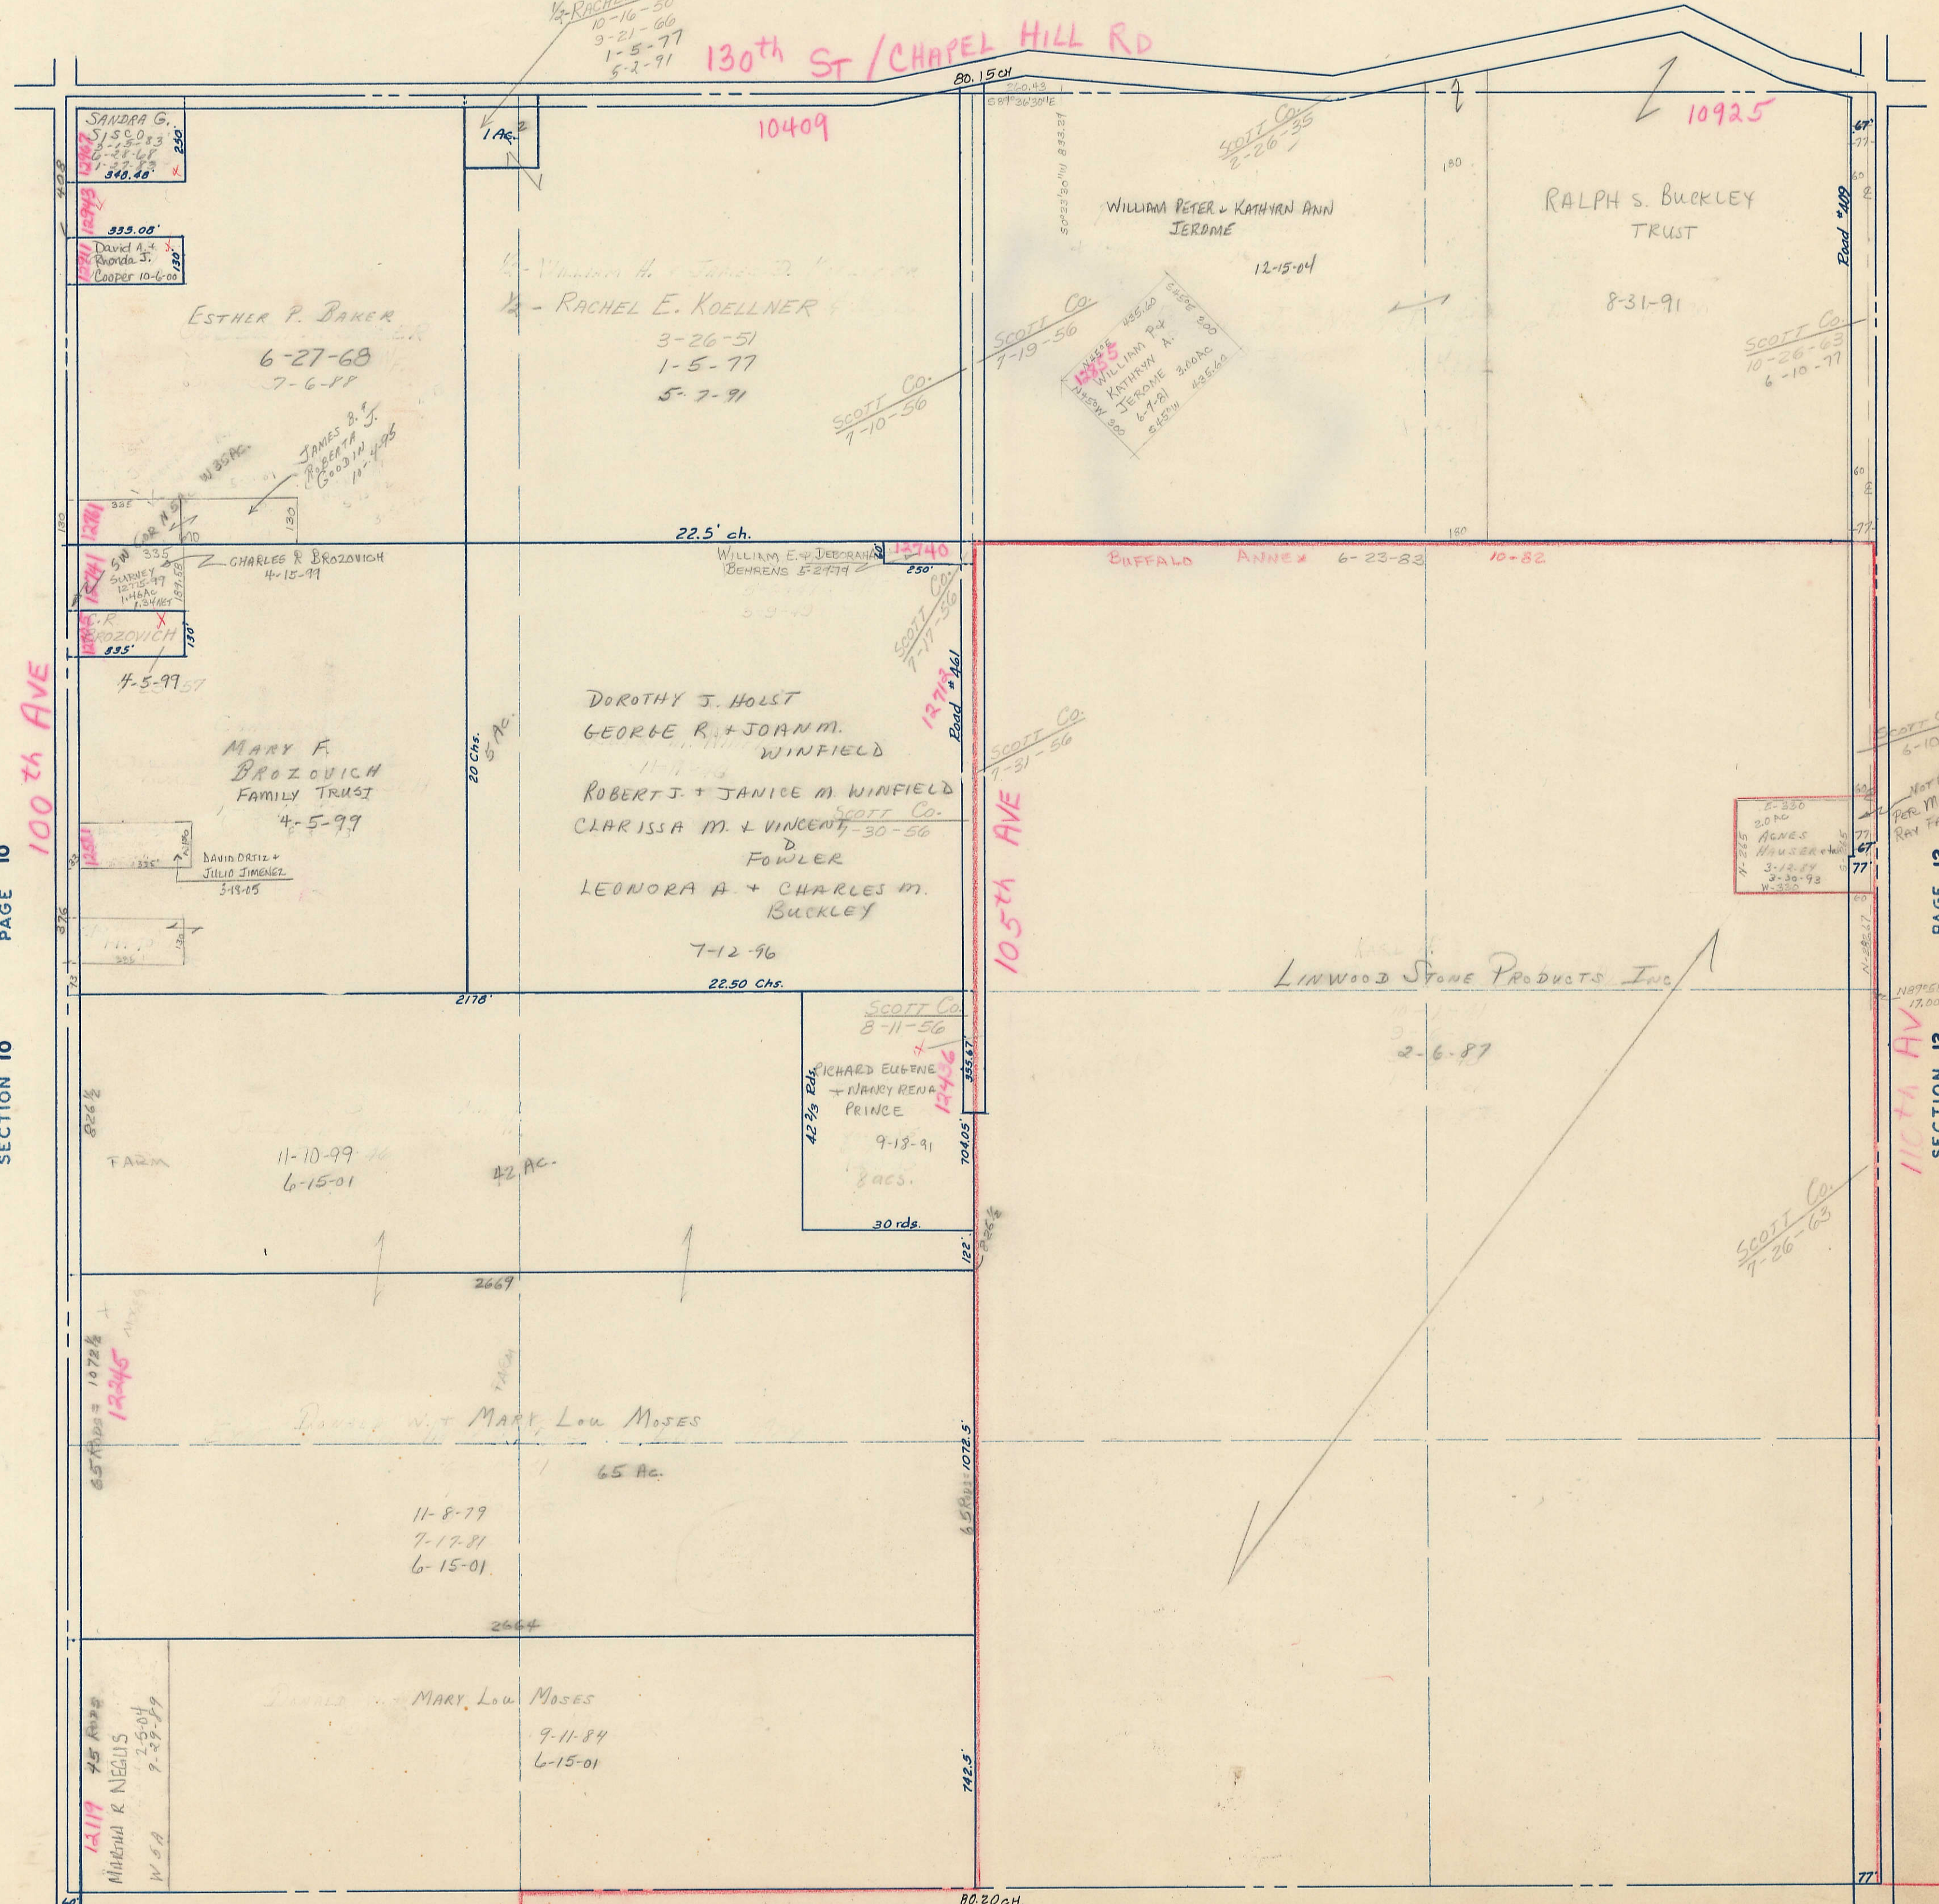

SECTION 11
TOWNSHIP 77 NORTH, RANGE 2 EAST,
5TH PRINCIPAL MERIDIAN
BUFFALO TOWNSHIP
SCOTT COUNTY, IOWA

TRANSFER PAGE 79

SCALE: 1 INCH = 330 FEET

SECTION 2 PAGE 2

1/2 RACHEL E. KOELLNER ET AL
10-16-50
9-21-66
1-5-77
5-2-91

130th ST / CHAPEL HILL RD

SECTION 10 PAGE 10

SECTION 12 PAGE 12