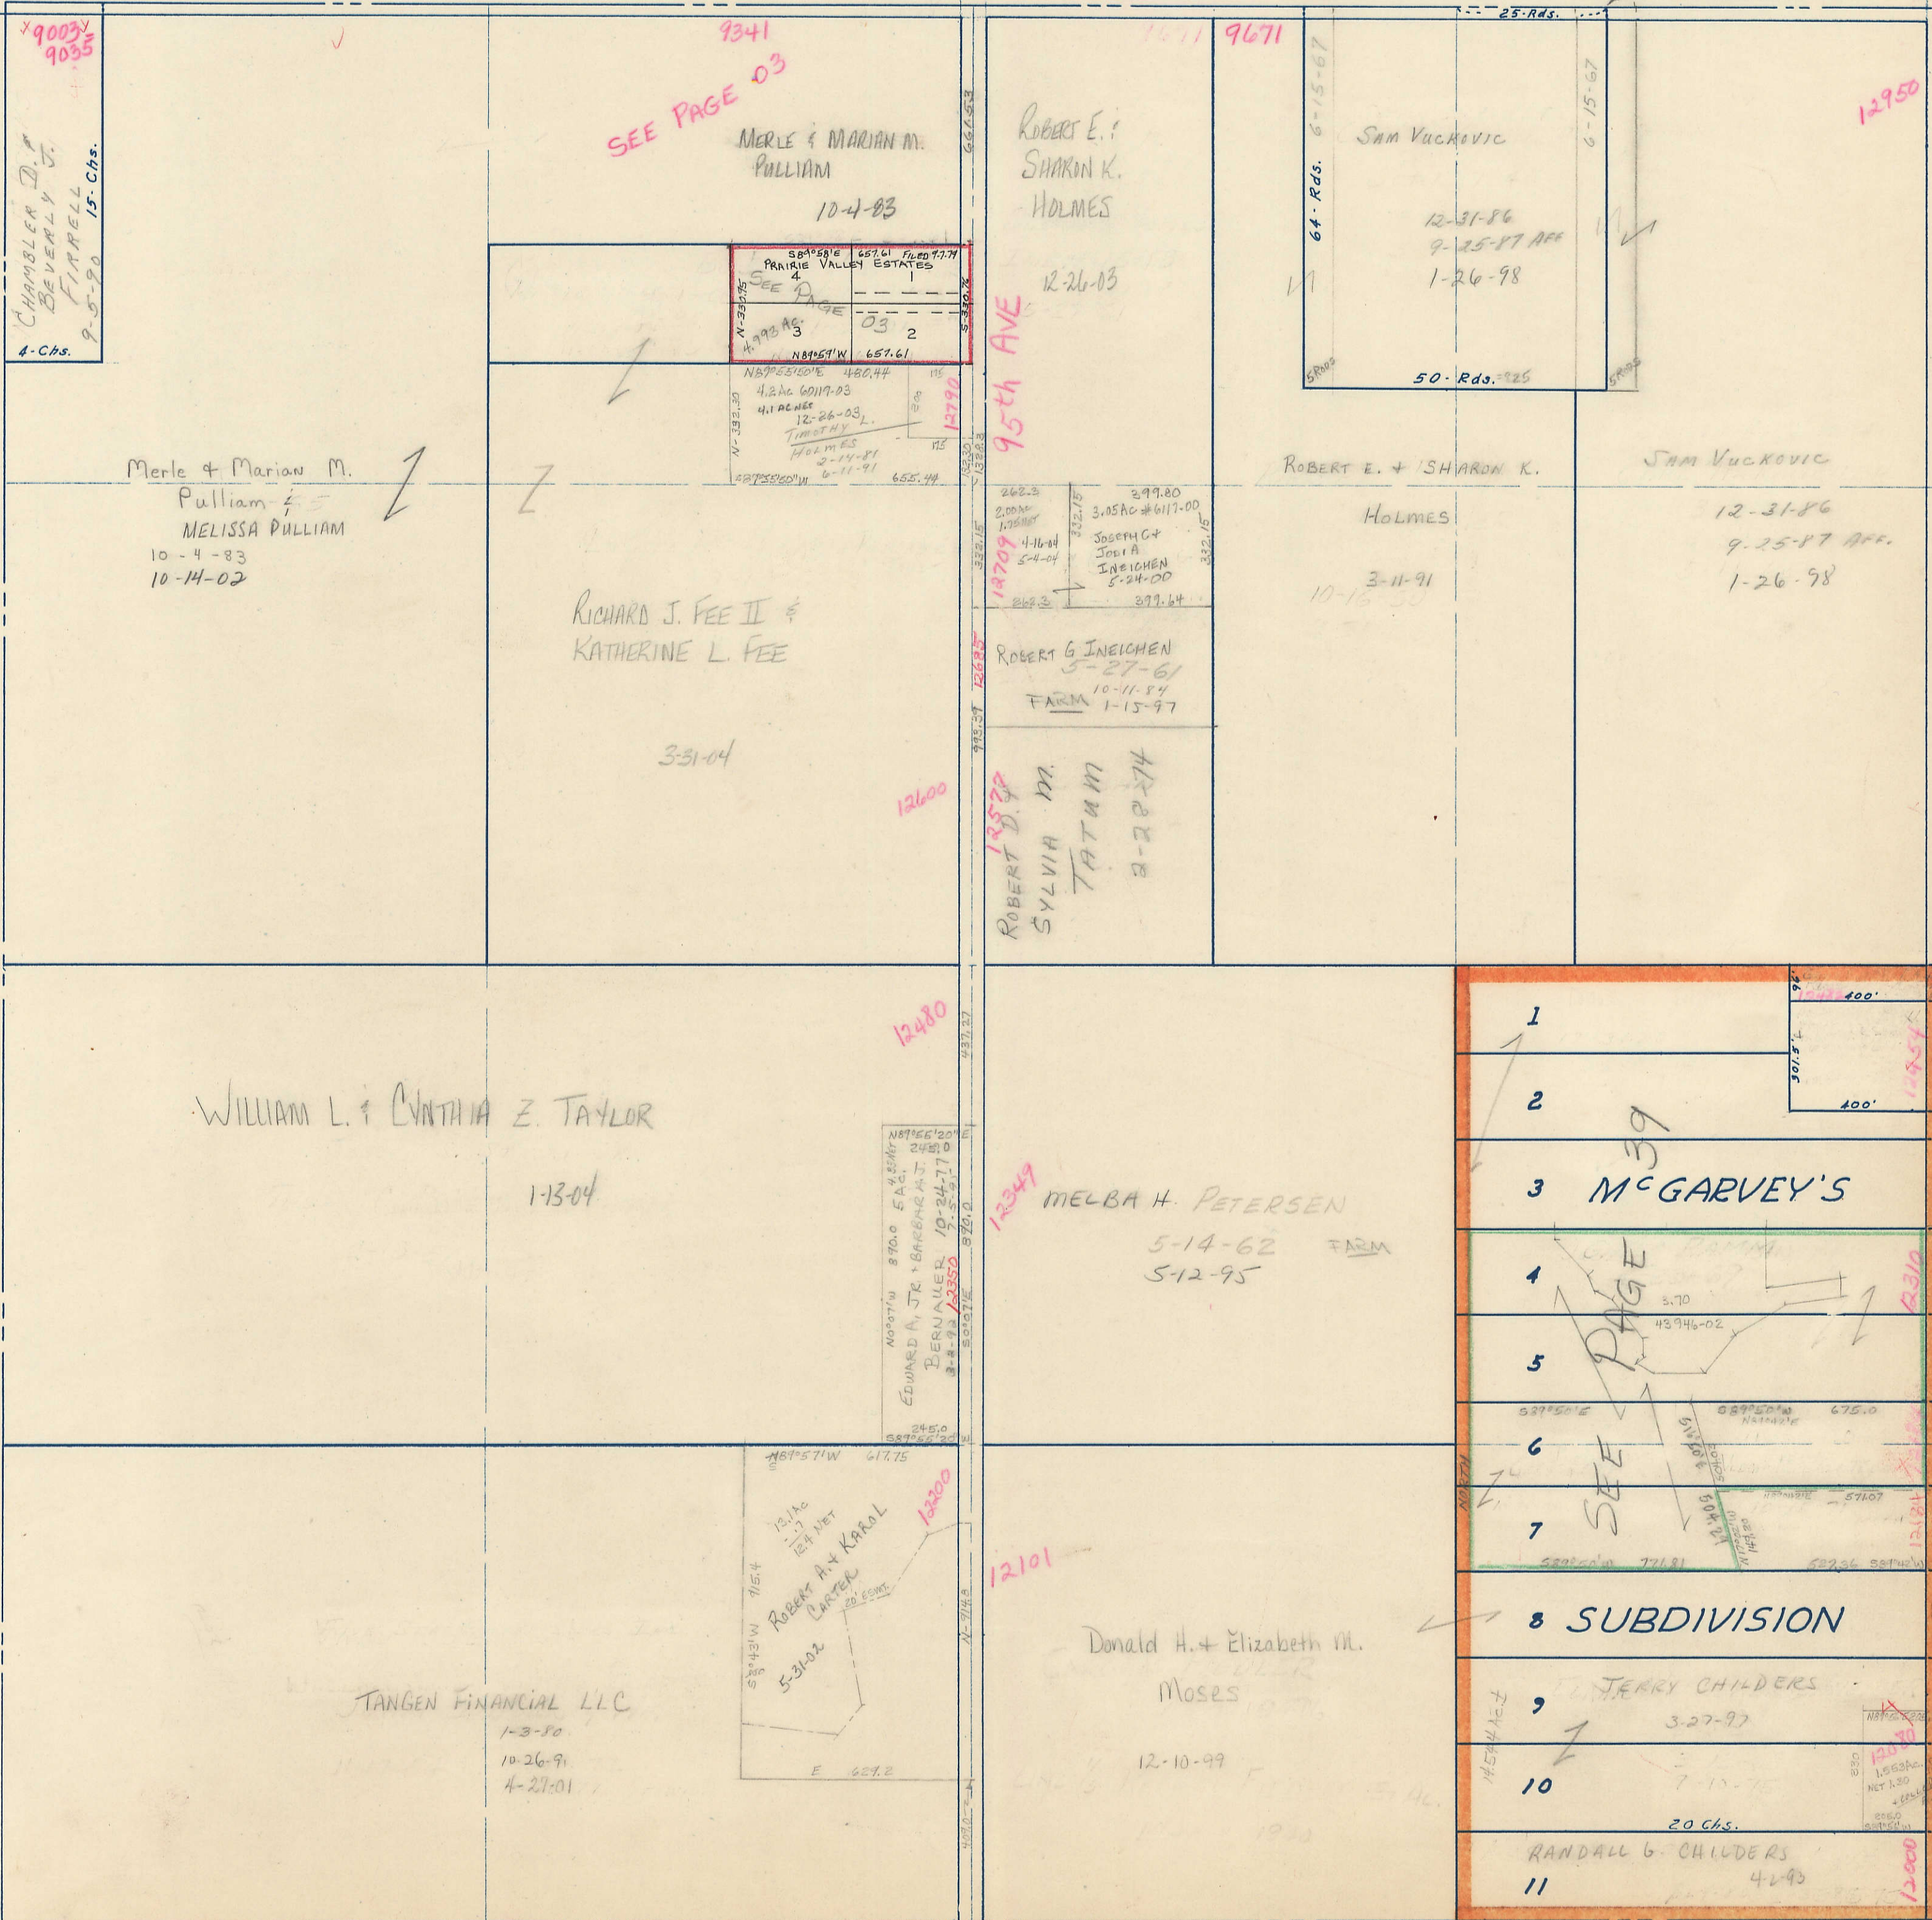

SECTION 10  
TOWNSHIP 77 NORTH, RANGE 2 EAST,  
5<sup>TH</sup> PRINCIPAL MERIDIAN  
BUFFALO TOWNSHIP  
SCOTT COUNTY, IOWA

SCALE : 1 INCH = 330 FEET

SECTION 3

PAGE 3

TRANSFER PAGE 78

130<sup>th</sup> ST / CHAPEL HILL RD

13.75 chs 907.5

SECTION 9 / PAGE 9

SECTION 9

100<sup>th</sup> AVE  
PAGE 11  
SECTION 11

98.06 ch.

SECTION 15

PAGE 15