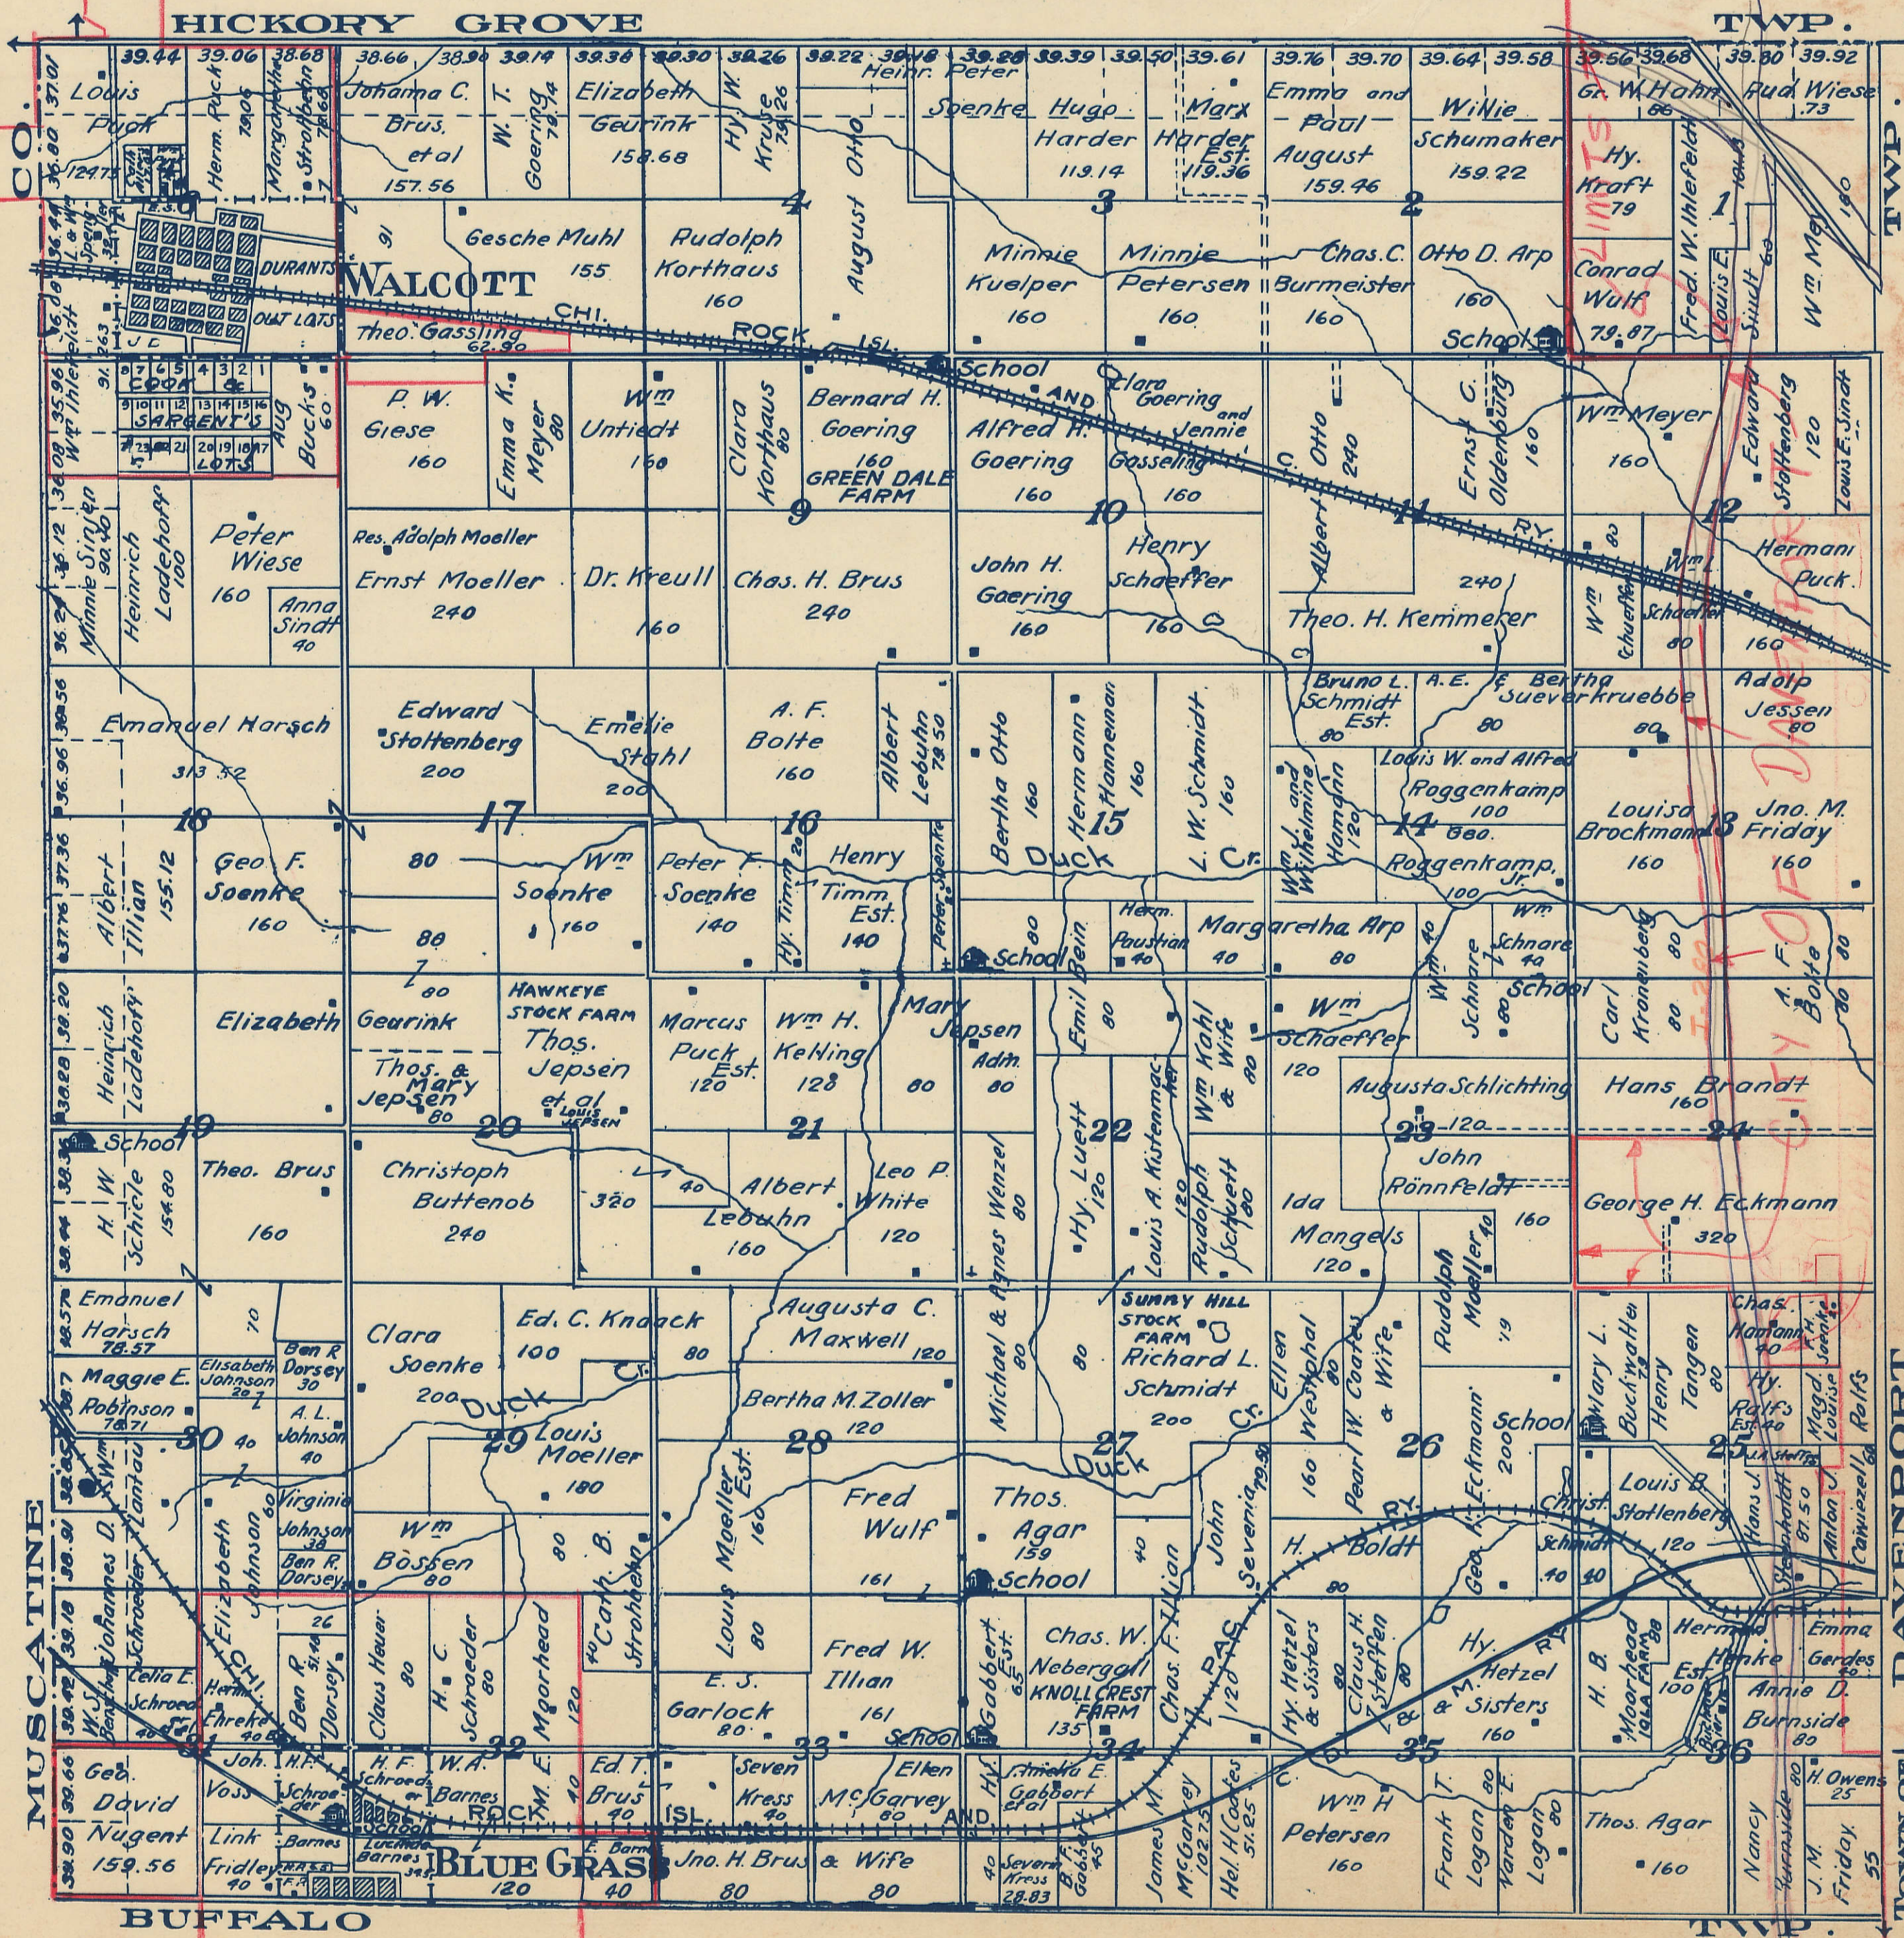

MAP OF

BLUE GRASS TOWNSHIP

Township 78 North--Range 2 East of the 5th P. M.

SCALE 2 INCHES TO 1 MILE

Copyright 1919 by The Huebinger Publishing Co.

C. A. ...