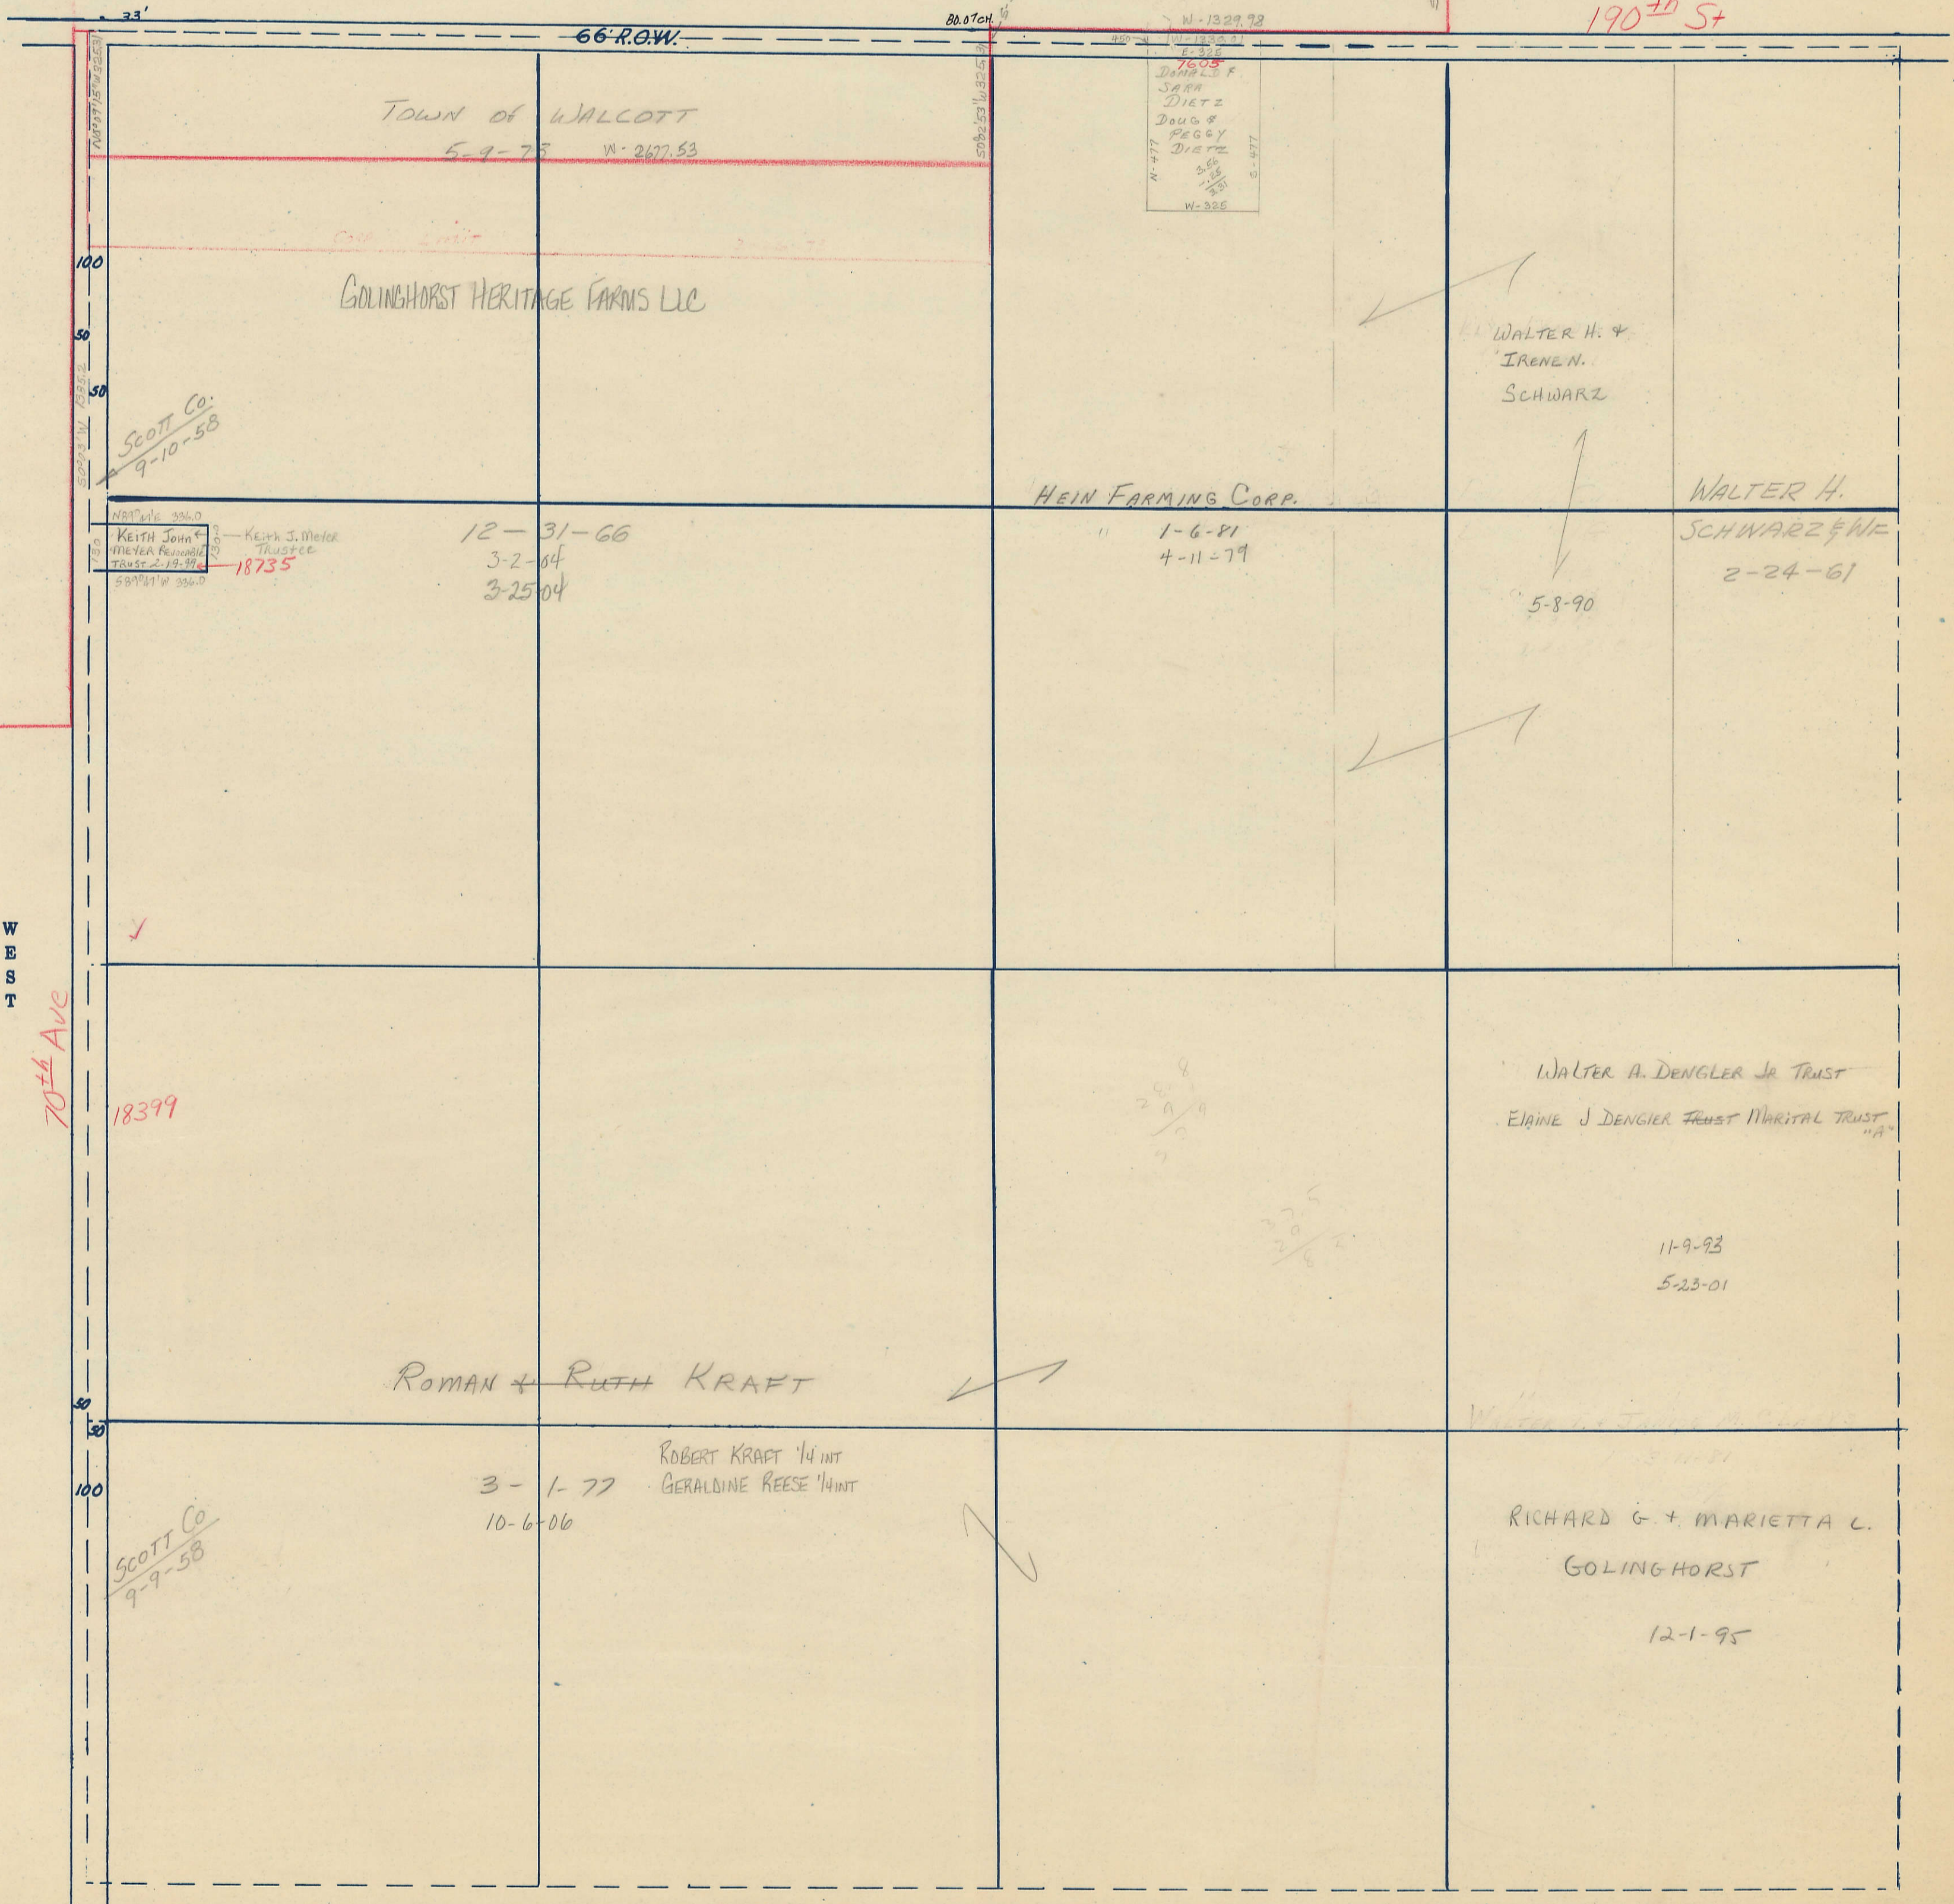

SECTION
8

Township 78-North; Range 2

EAST OF THE FIFTH PRINCIPAL MERIDIAN

SCOTT COUNTY, IOWA
BLUE GRASS TOWNSHIP

SCALE IN CHAINS

SCALE IN FEET

Transfer Page 39

NORTH

SOUTH

SCOTT Co.
9-10-58

NR 2nd 336-D
KEITH JOHN MEYER
TRUST 2-12-77
18735

12-31-66
3-2-64
3-25-64

HEIN FARMING CORP.
1-6-81
4-11-79

WALTER H. &
IRENE N.
SCHWARZ

WALTER H.
SCHWARZ & WIFE
2-24-61

WALTER A. DENGELER JR TRUST
ELAINE J DENGELER TRUST MARITAL TRUST "A"

11-9-93
5-23-01

ROMAN + RUTH KRAFT

3-1-77
10-6-06
ROBERT KRAFT 1/4 INT
GERALDINE REESE 1/4 INT

RICHARD G. + MARIETTA L.
GOLINGHORST
12-1-95

SCOTT Co.
9-9-58

70th Ave

18399

190th St

5002 1/2 W 454-57

W-1329, 72
E-325
76-35
DONALD F.
SARA
DIETZ
DOUG &
PEGGY
DIETZ
W-477
5-477
W-325

66' R.O.W.

88.07 ch

5082.53 W 325.57

100
50
50

100

WEST

EAST