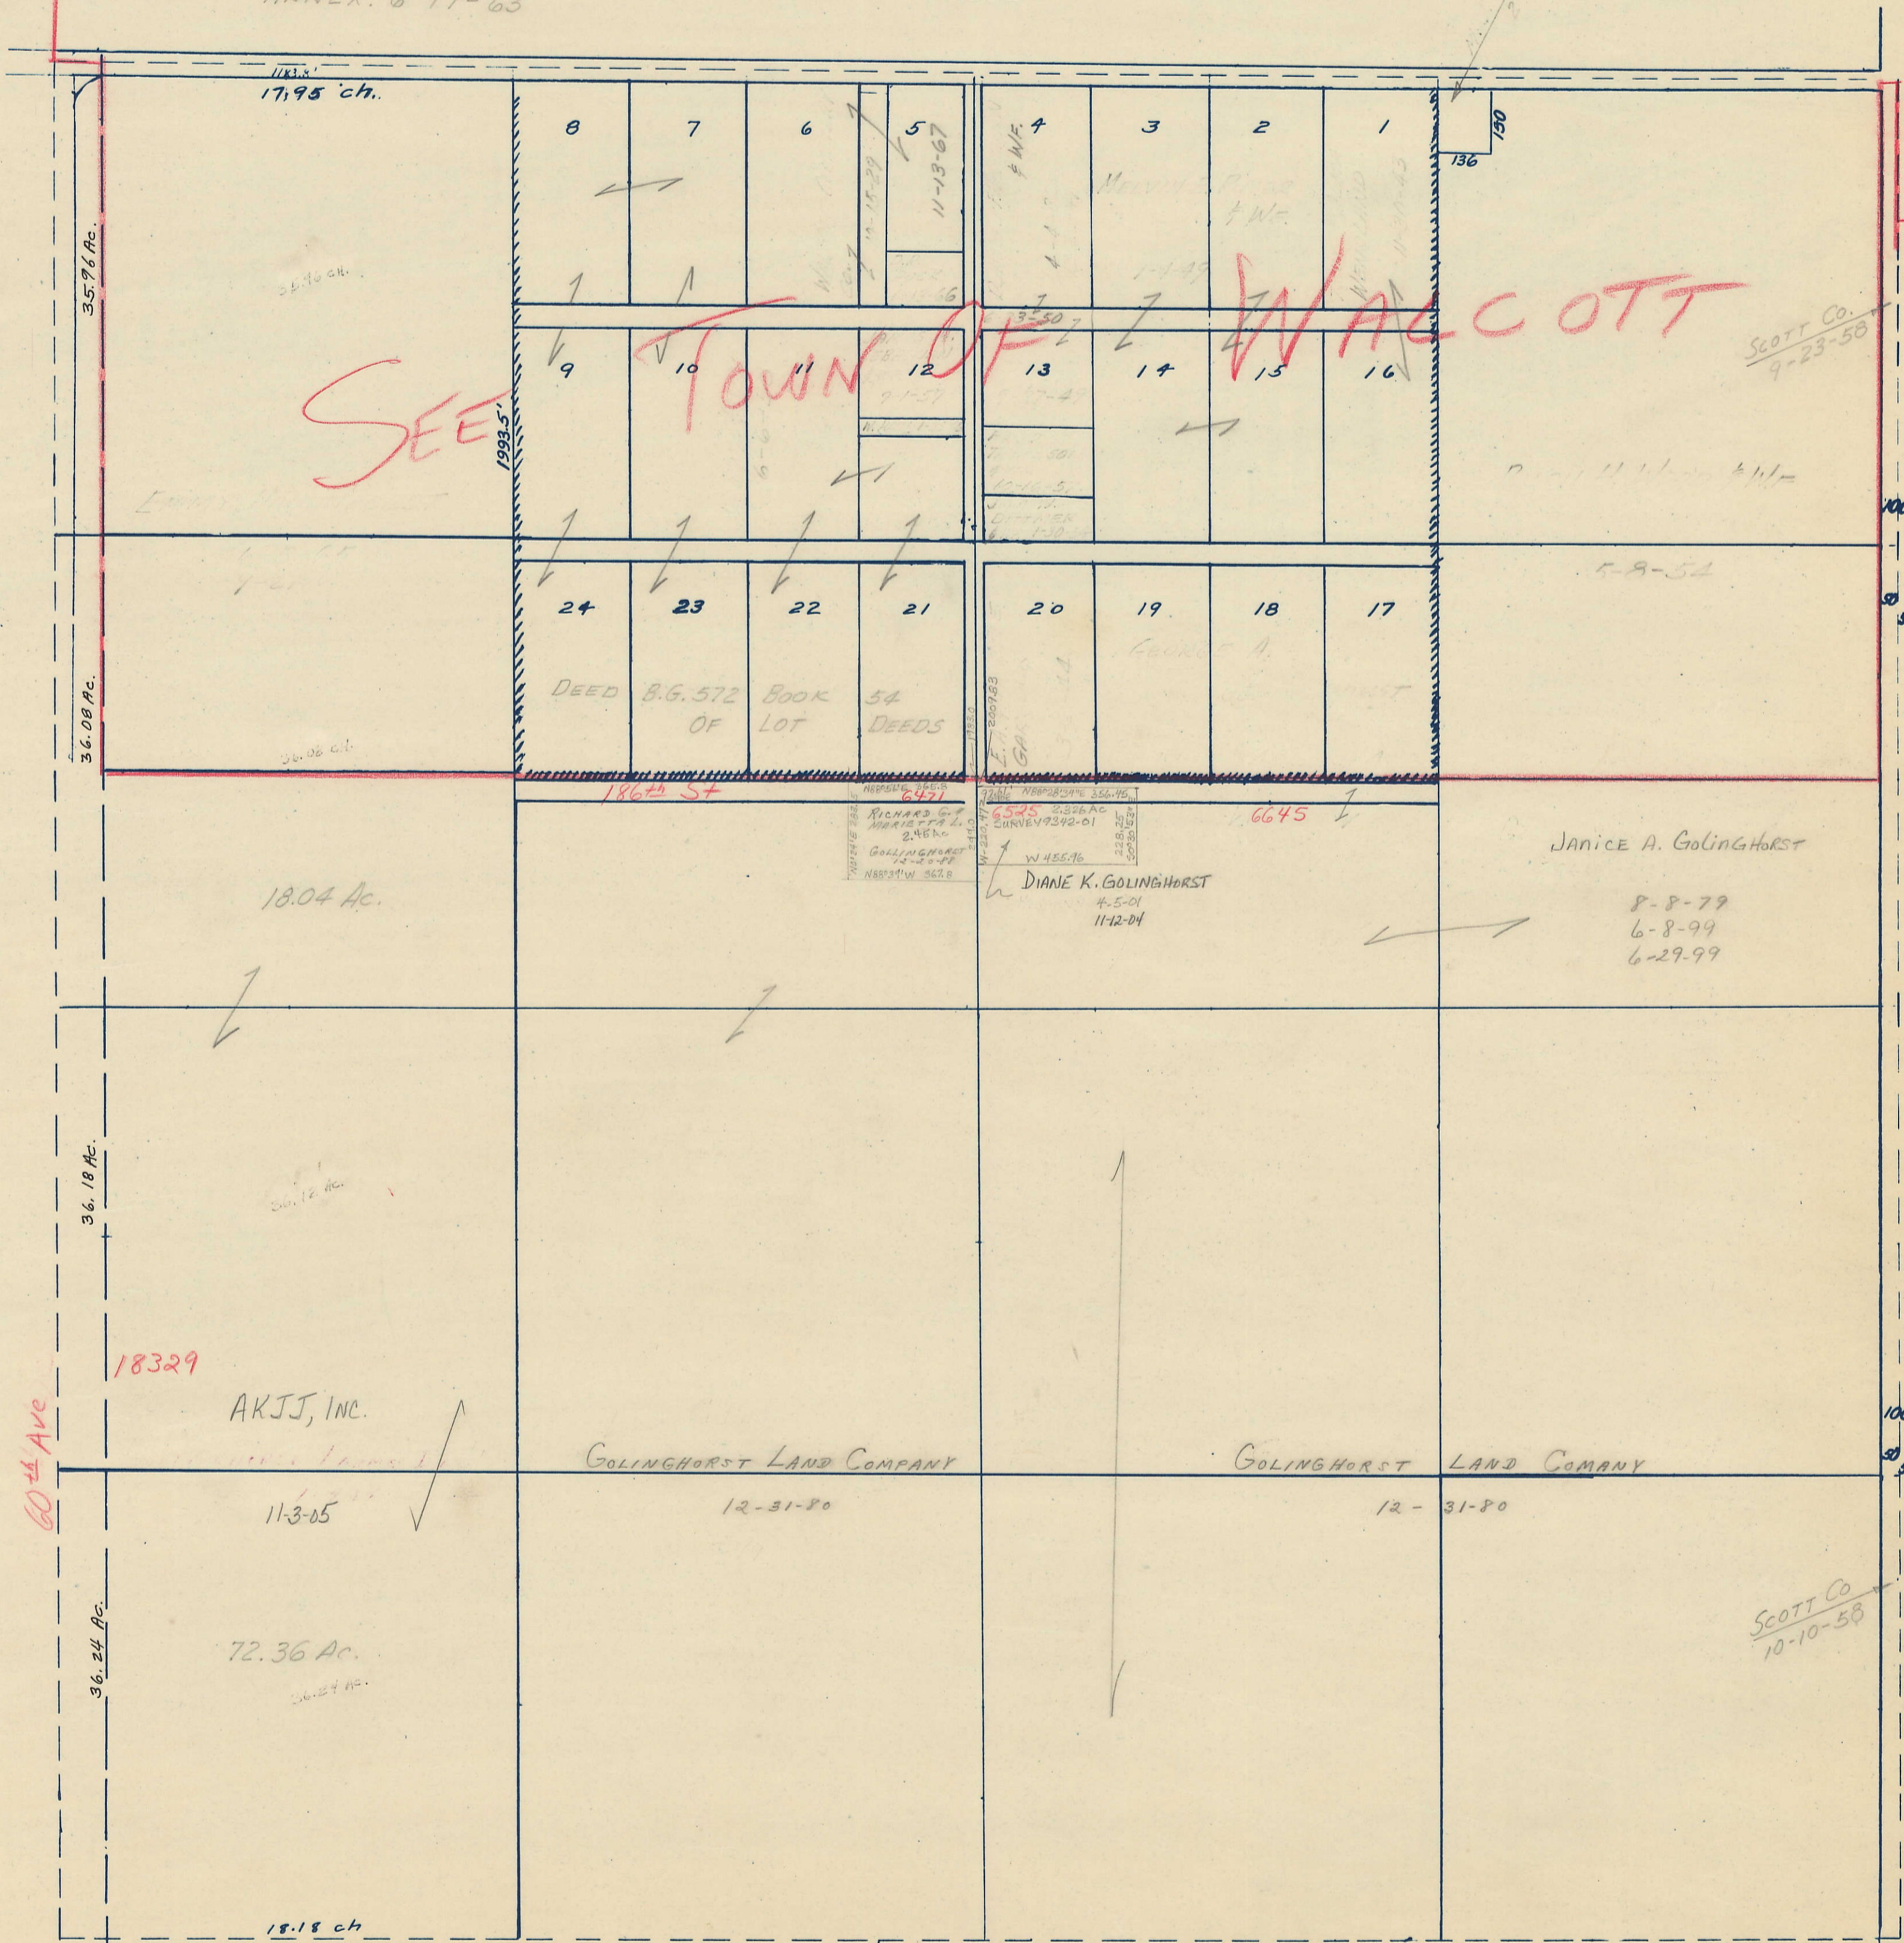

SECTION 7

Township 78-North; Range 2

EAST OF THE FIFTH PRINCIPAL MERIDIAN

SCOTT COUNTY, IOWA

BLUE GRASS TOWNSHIP

NORTH

SCALE IN CHAINS

SCALE IN FEET

Transfer Page 38

ANNEX. 6-17-63

WEST

EAST

SOUTH