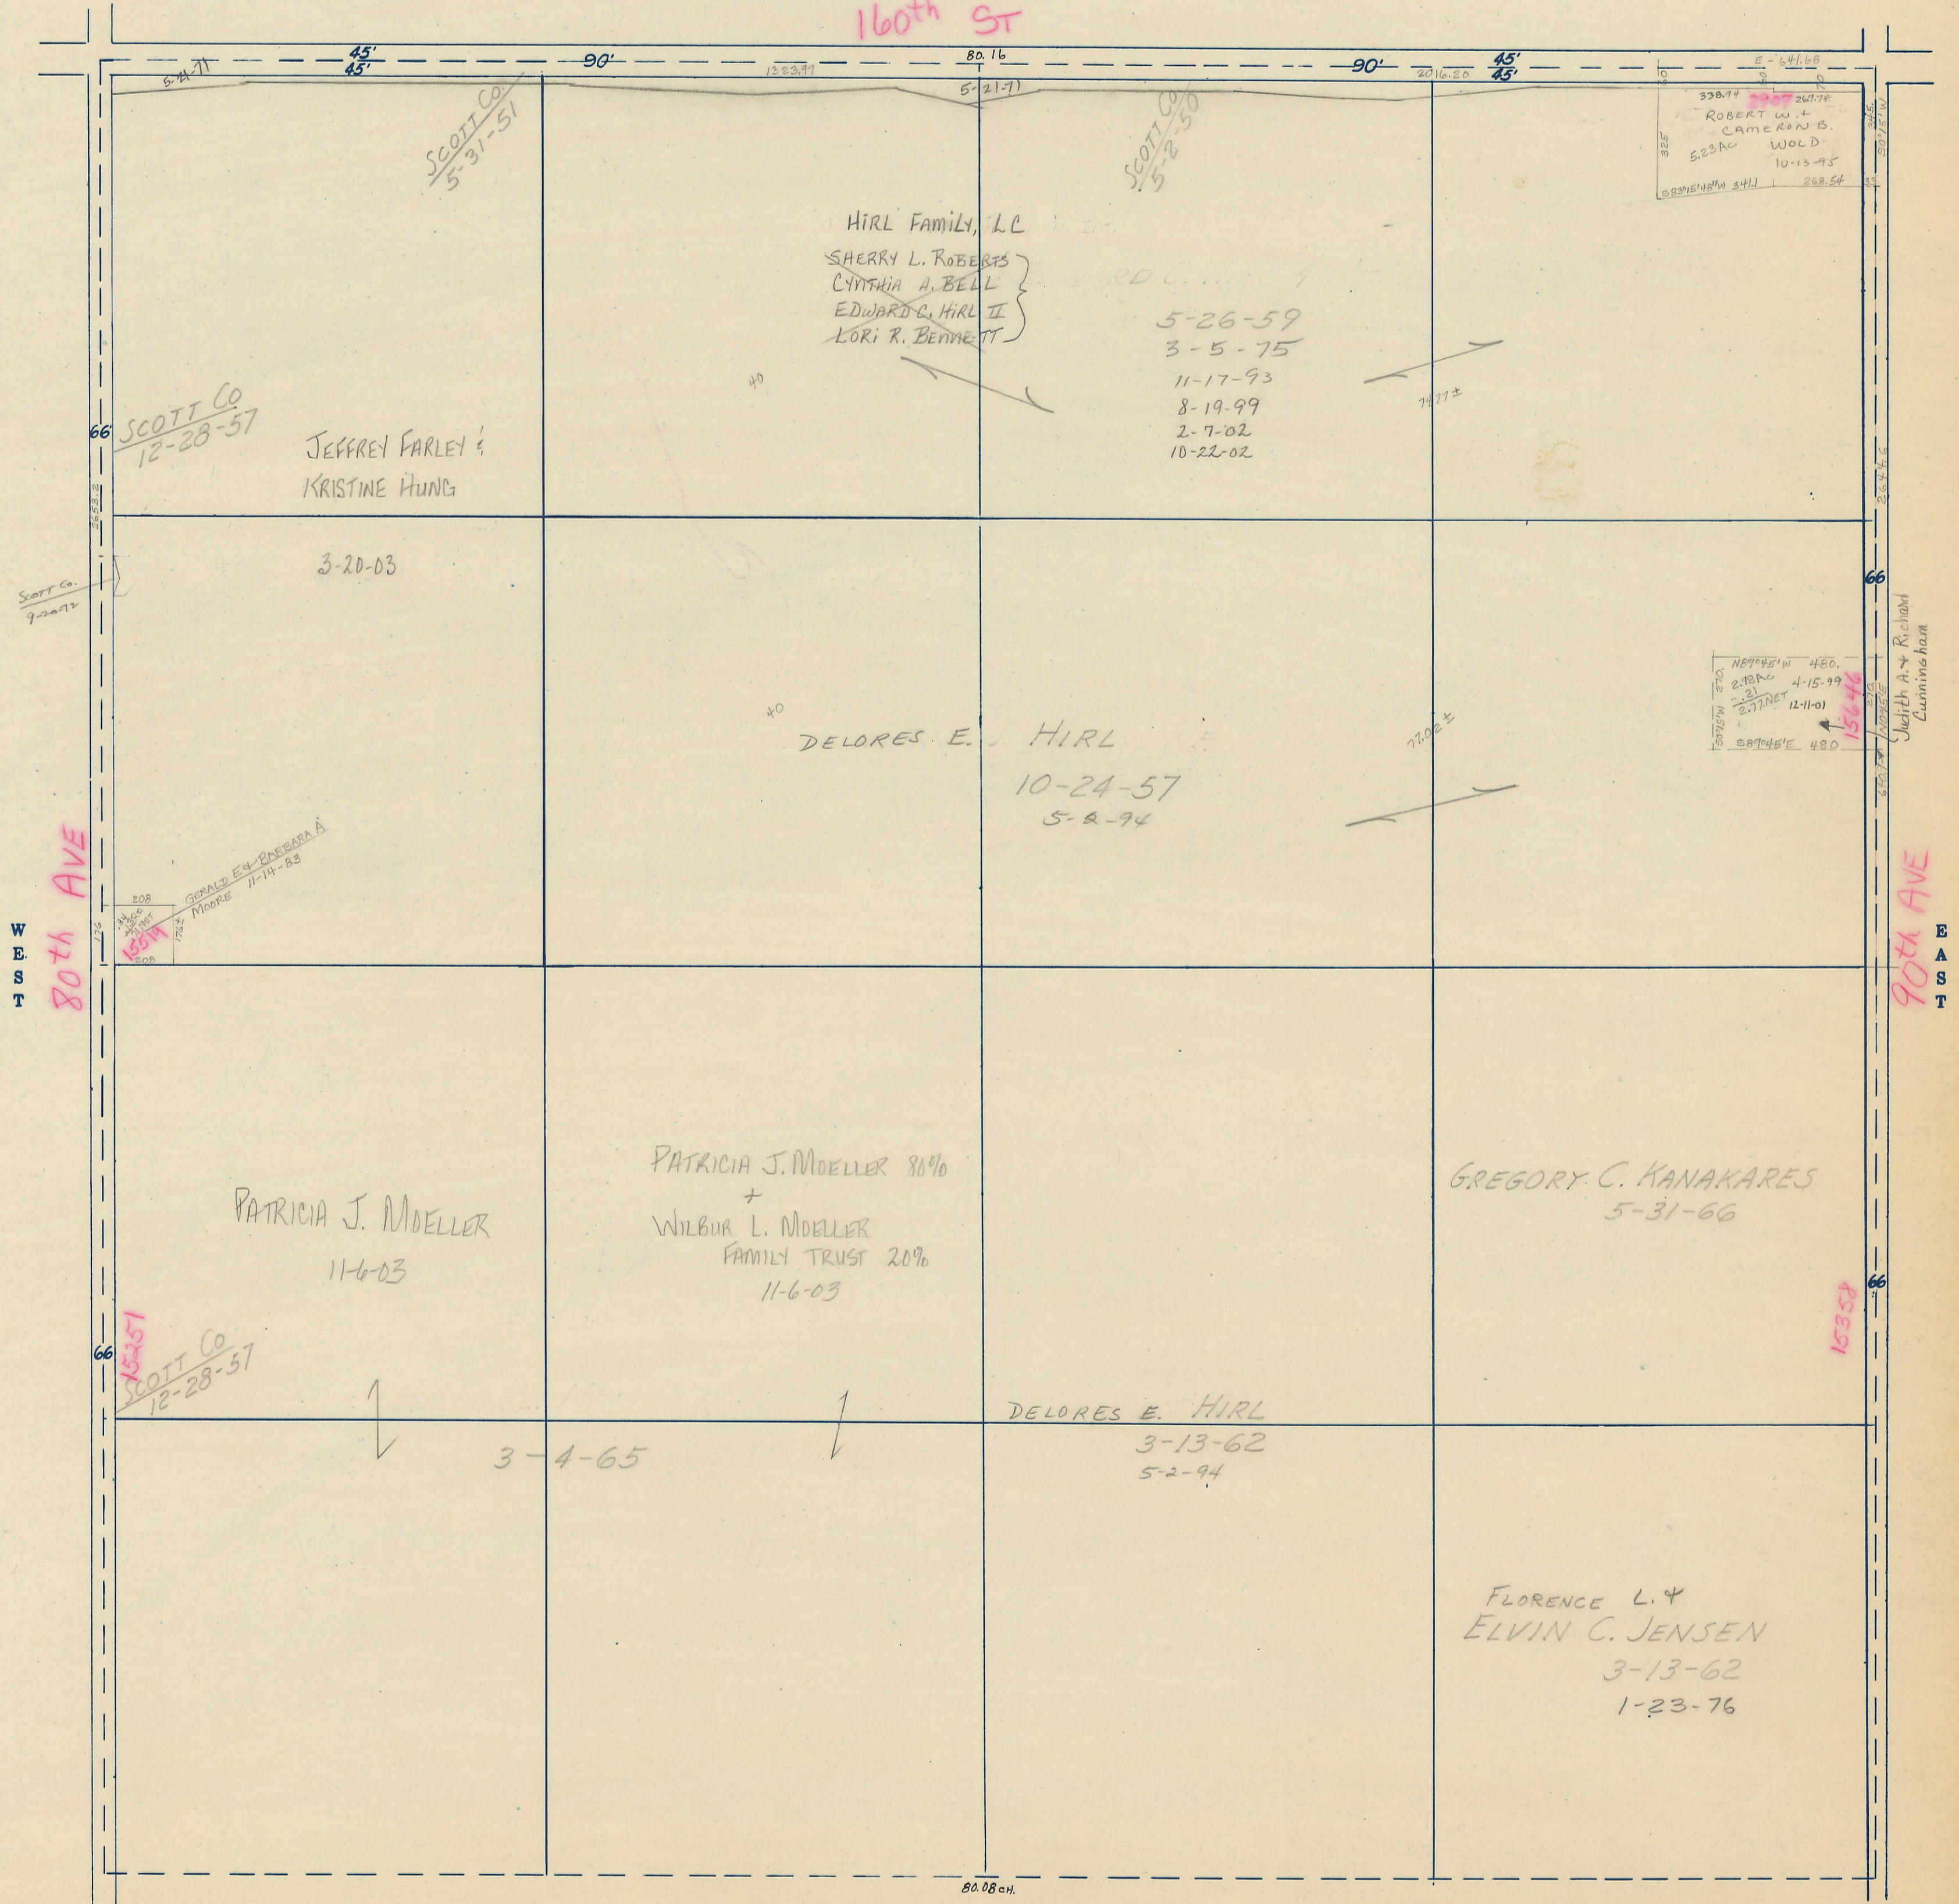

SECTION
28

Township 78-North; Range 2

EAST OF THE FIFTH PRINCIPAL MERIDIAN

SCOTT COUNTY, IOWA

BLUE GRASS TOWNSHIP

SCALE IN CHAINS

SCALE IN FEET

Transfer Page 59

NORTH

160th ST

SOUTH