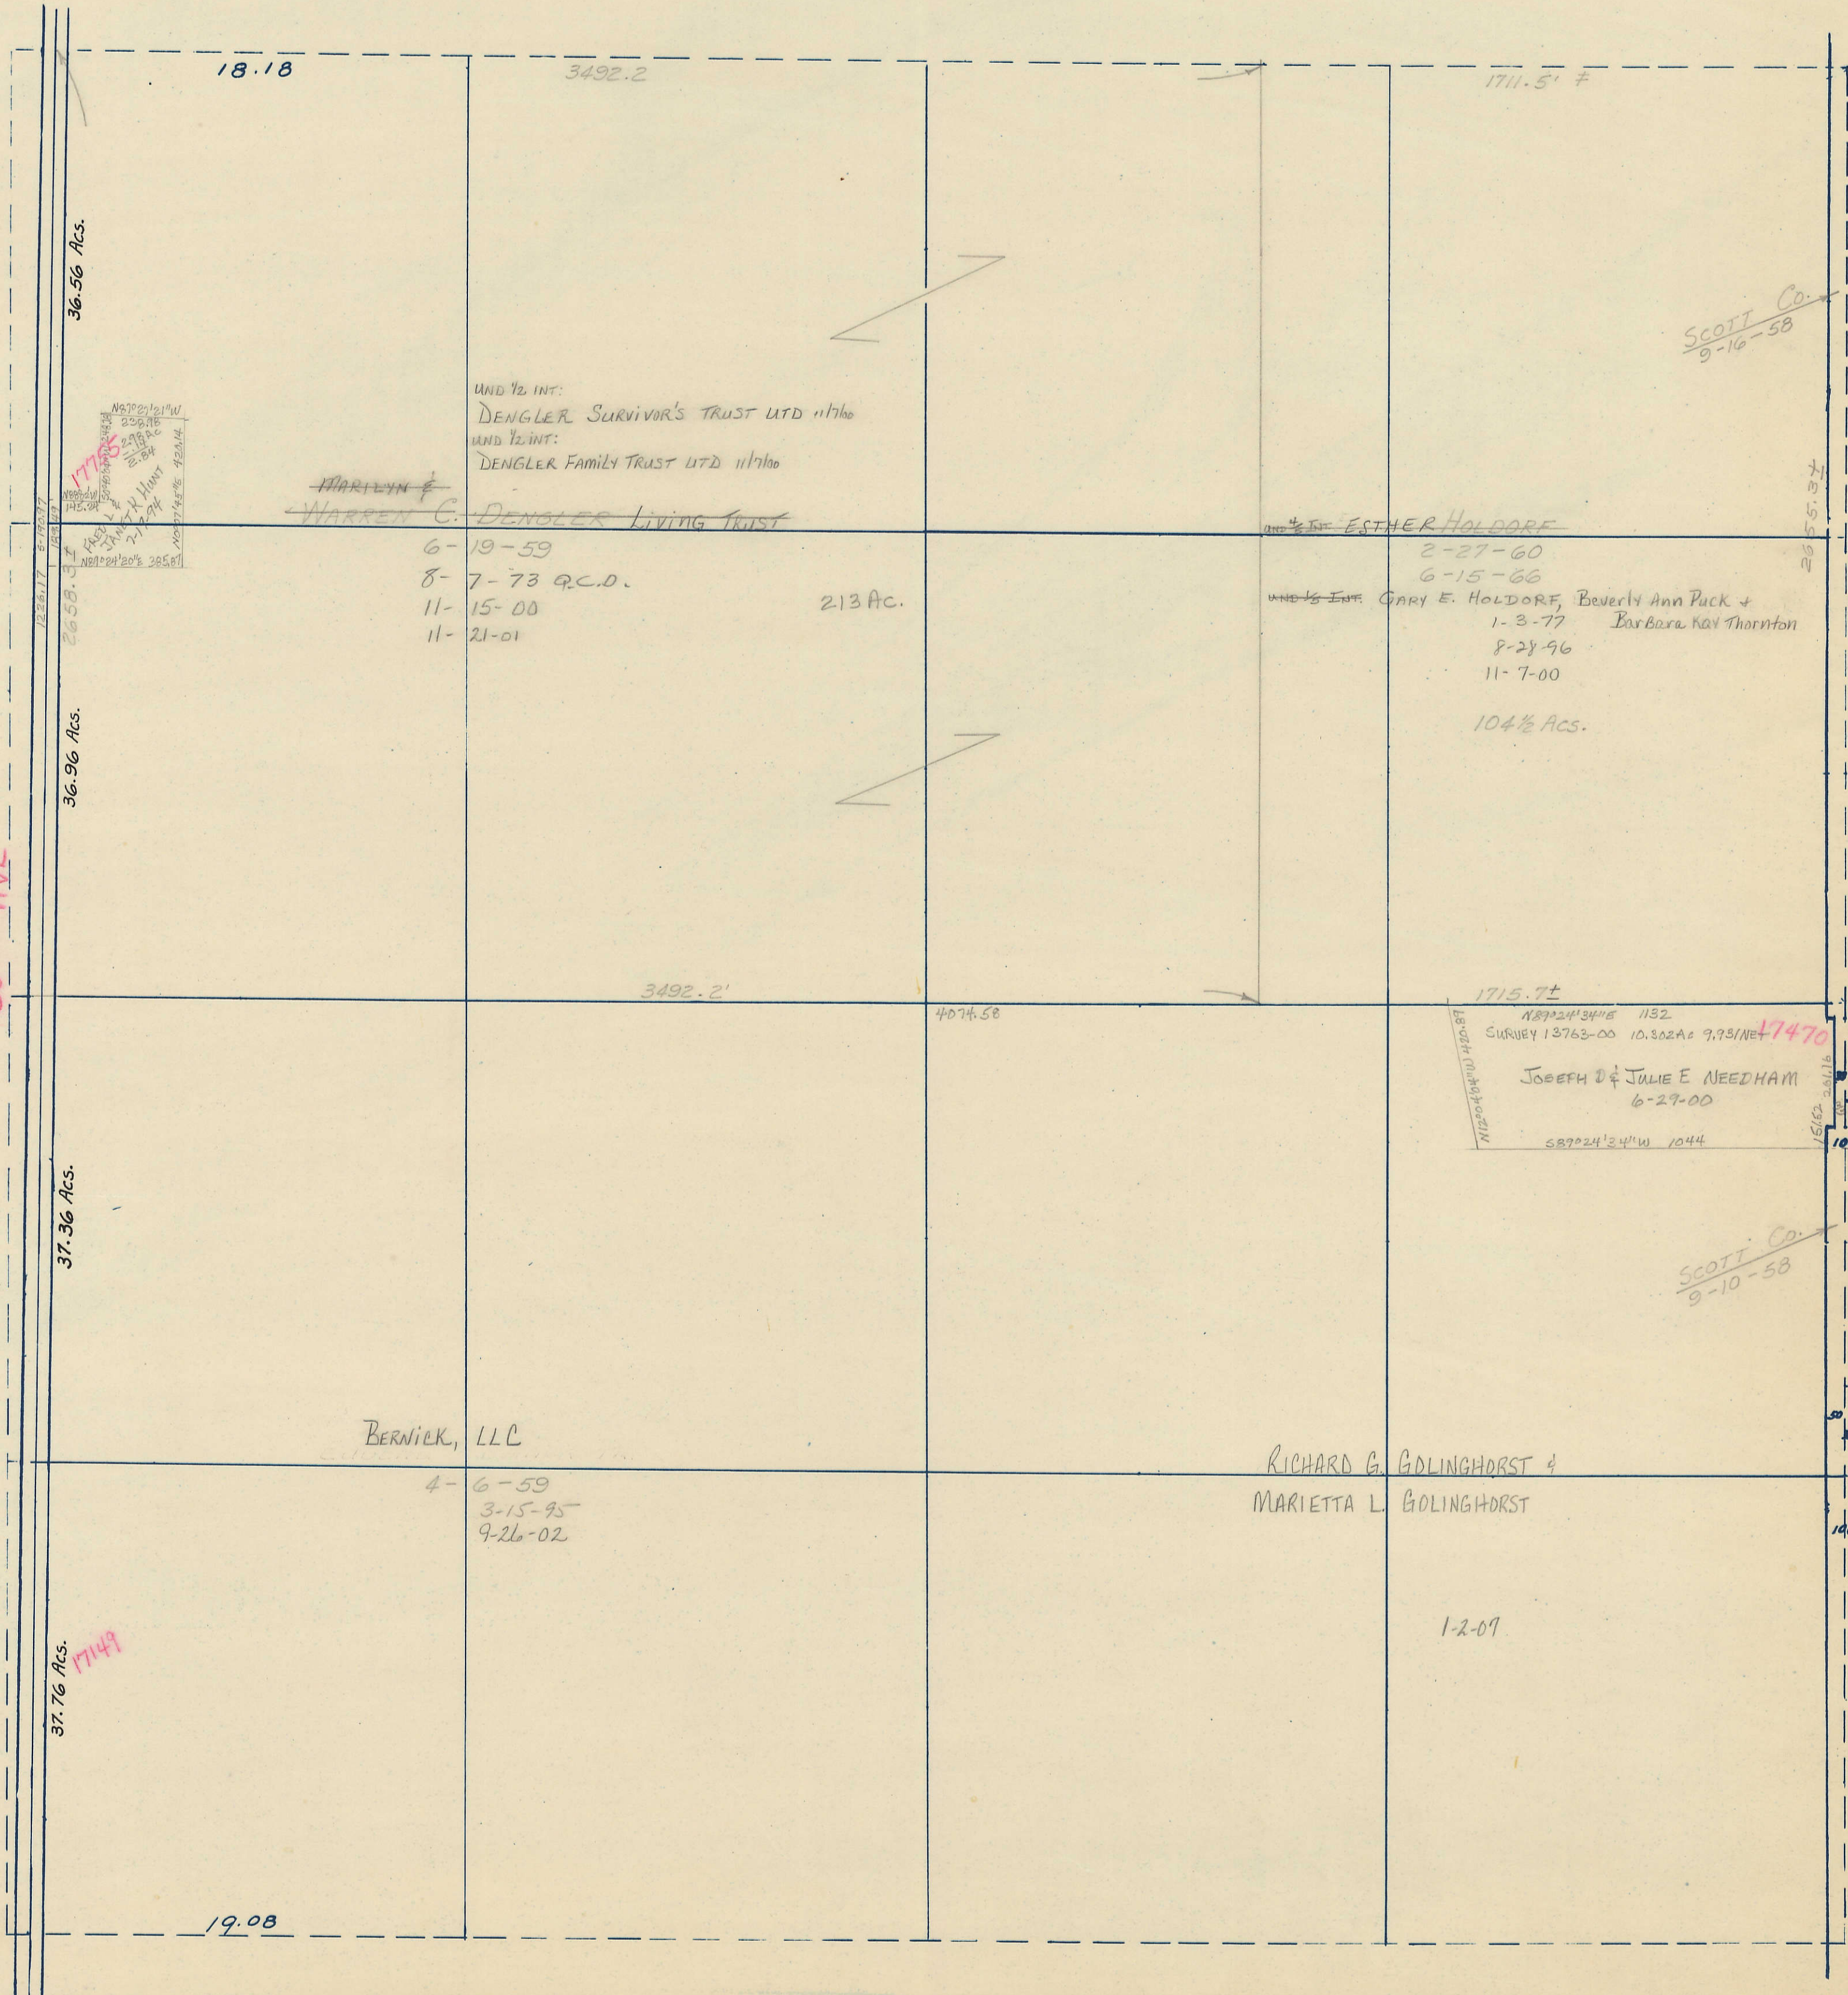

SECTION 18

Township 78-North; Range 2

EAST OF THE FIFTH PRINCIPAL MERIDIAN

SCOTT COUNTY, IOWA

BLUE GRASS TOWNSHIP

NORTH

Transfer Page 49

SCALE IN CHAINS

SCALE IN FEET

SOUTH