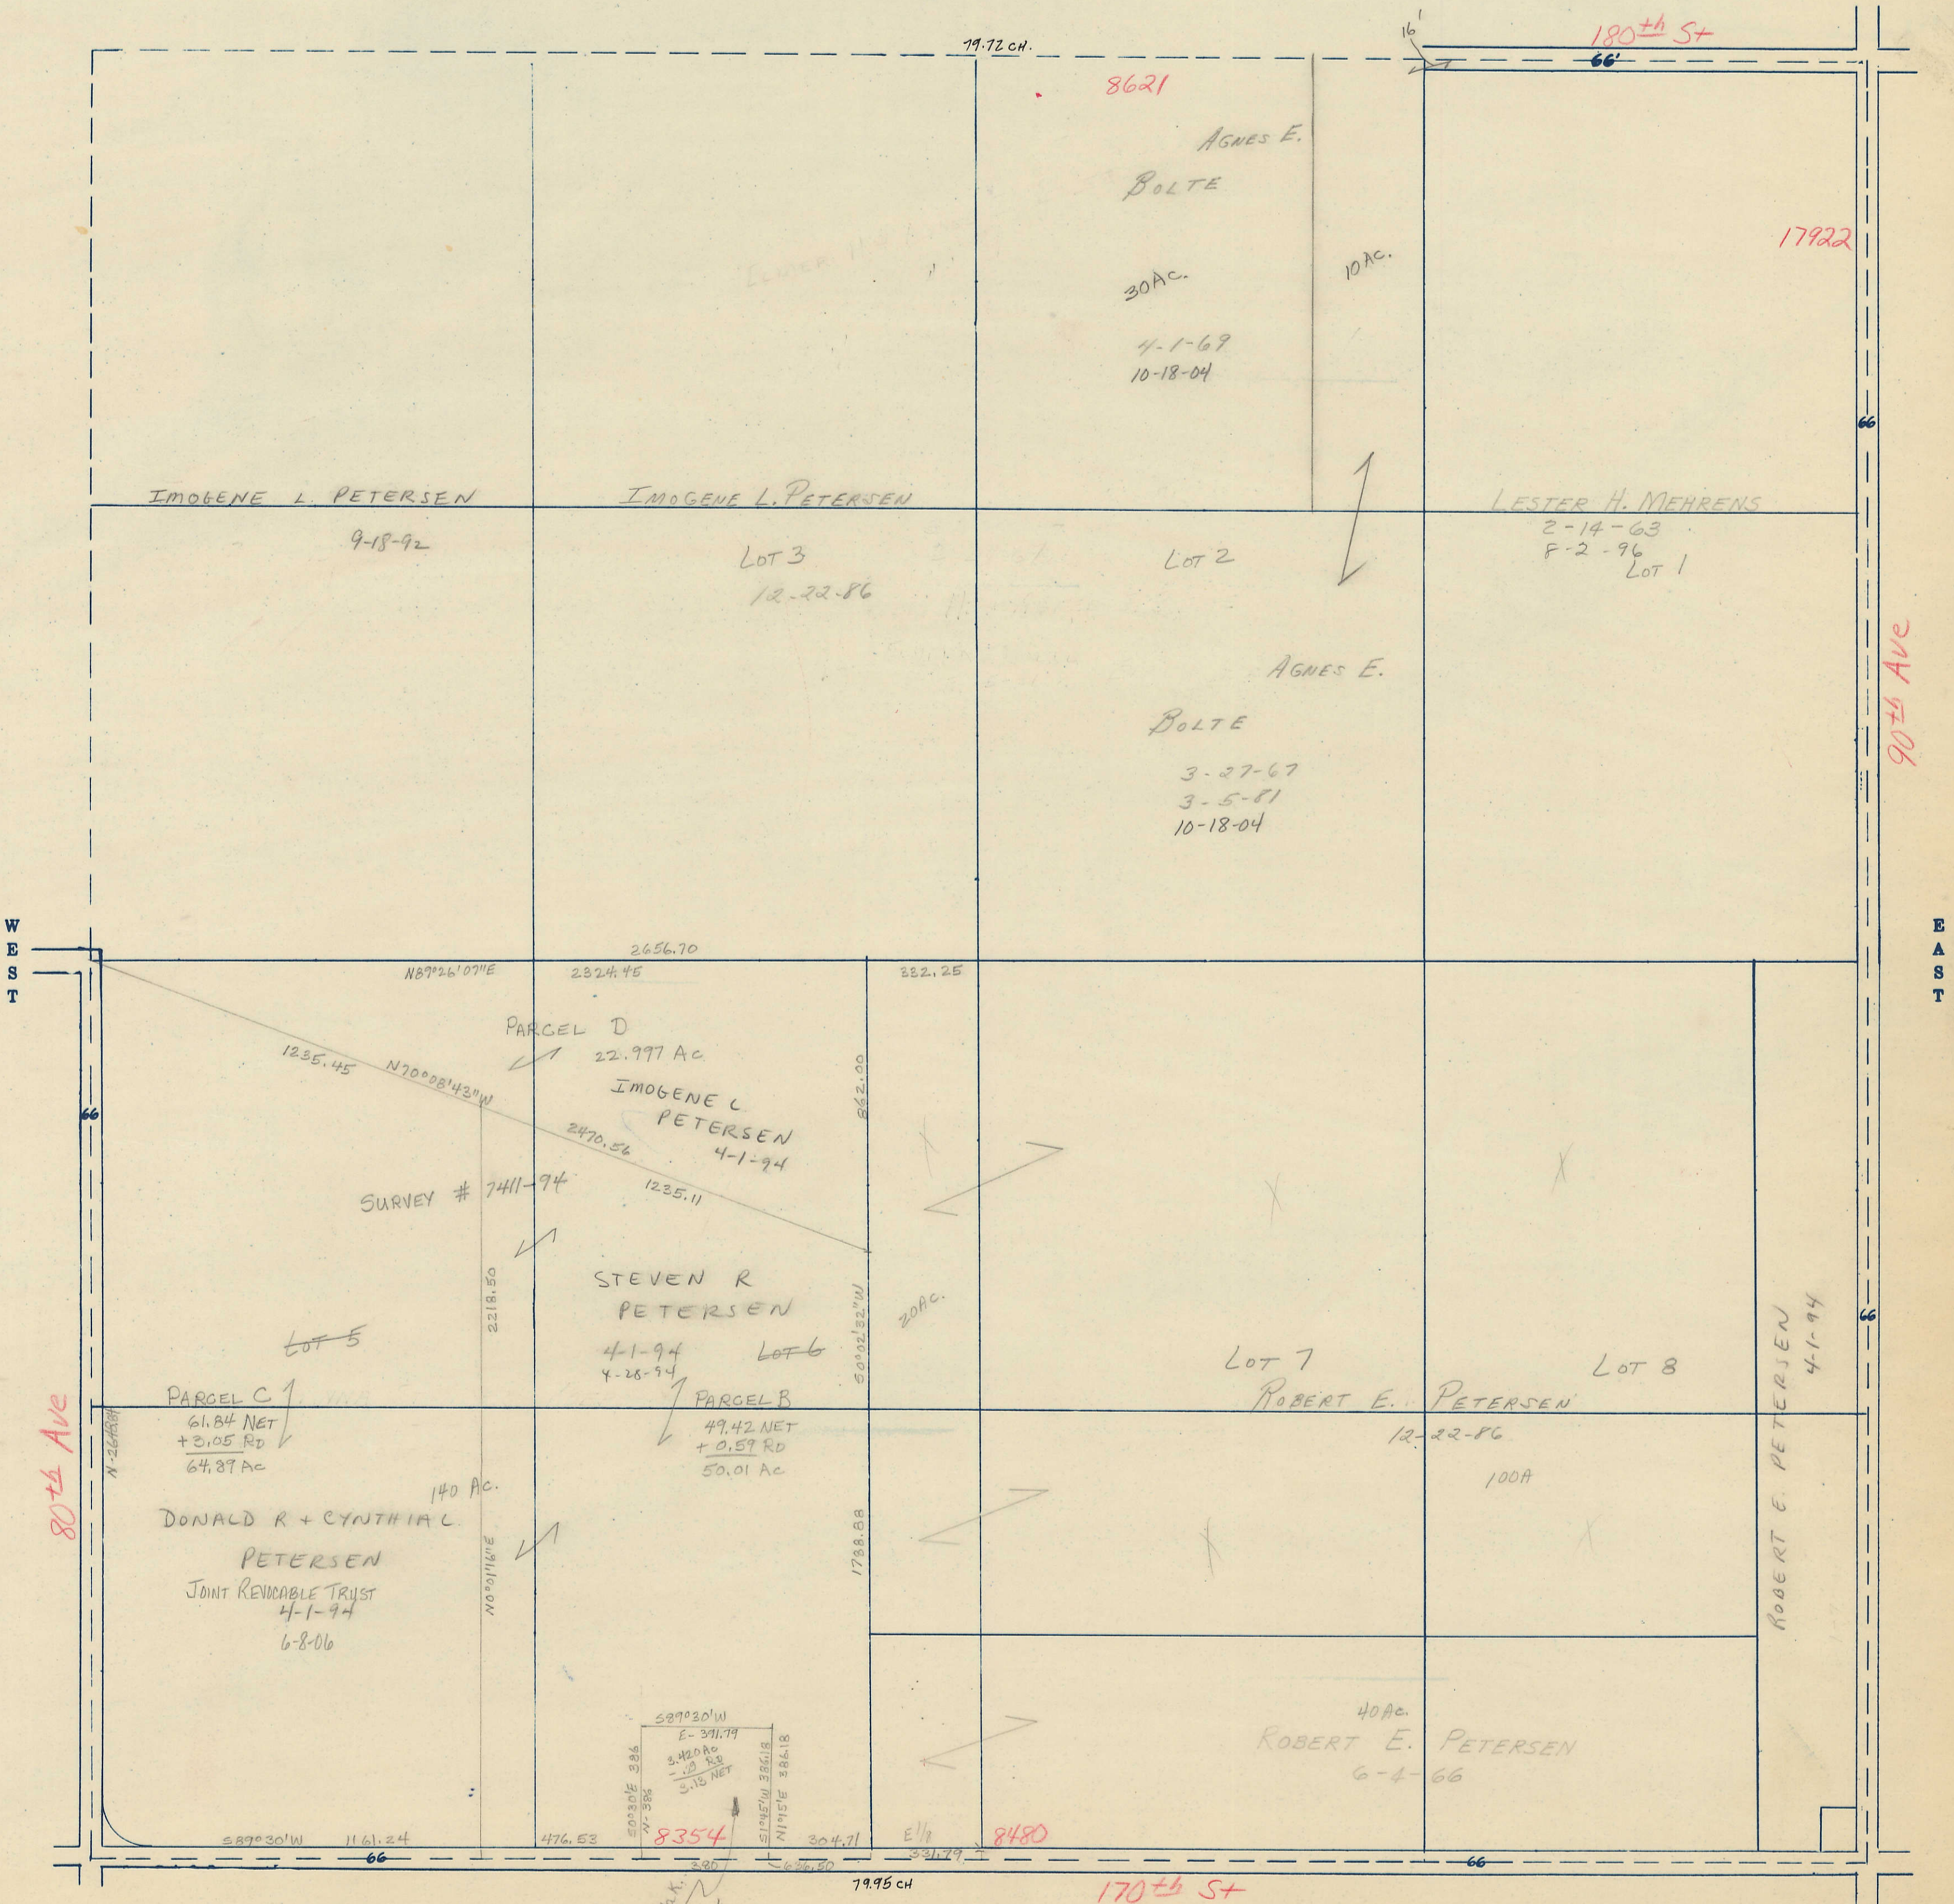

SECTION 16

Township 78-North; Range 2

EAST OF THE FIFTH PRINCIPAL MERIDIAN

SCOTT COUNTY, IOWA

BLUE GRASS TOWNSHIP

NORTH

Transfer Page 47

SCALE IN CHAINS

SCALE IN FEET

SOUTH

Abraham E. & Linda K. Kemp
7-14-87
10-21-99

80th Ave

90th Ave

170th St

180th St

8621