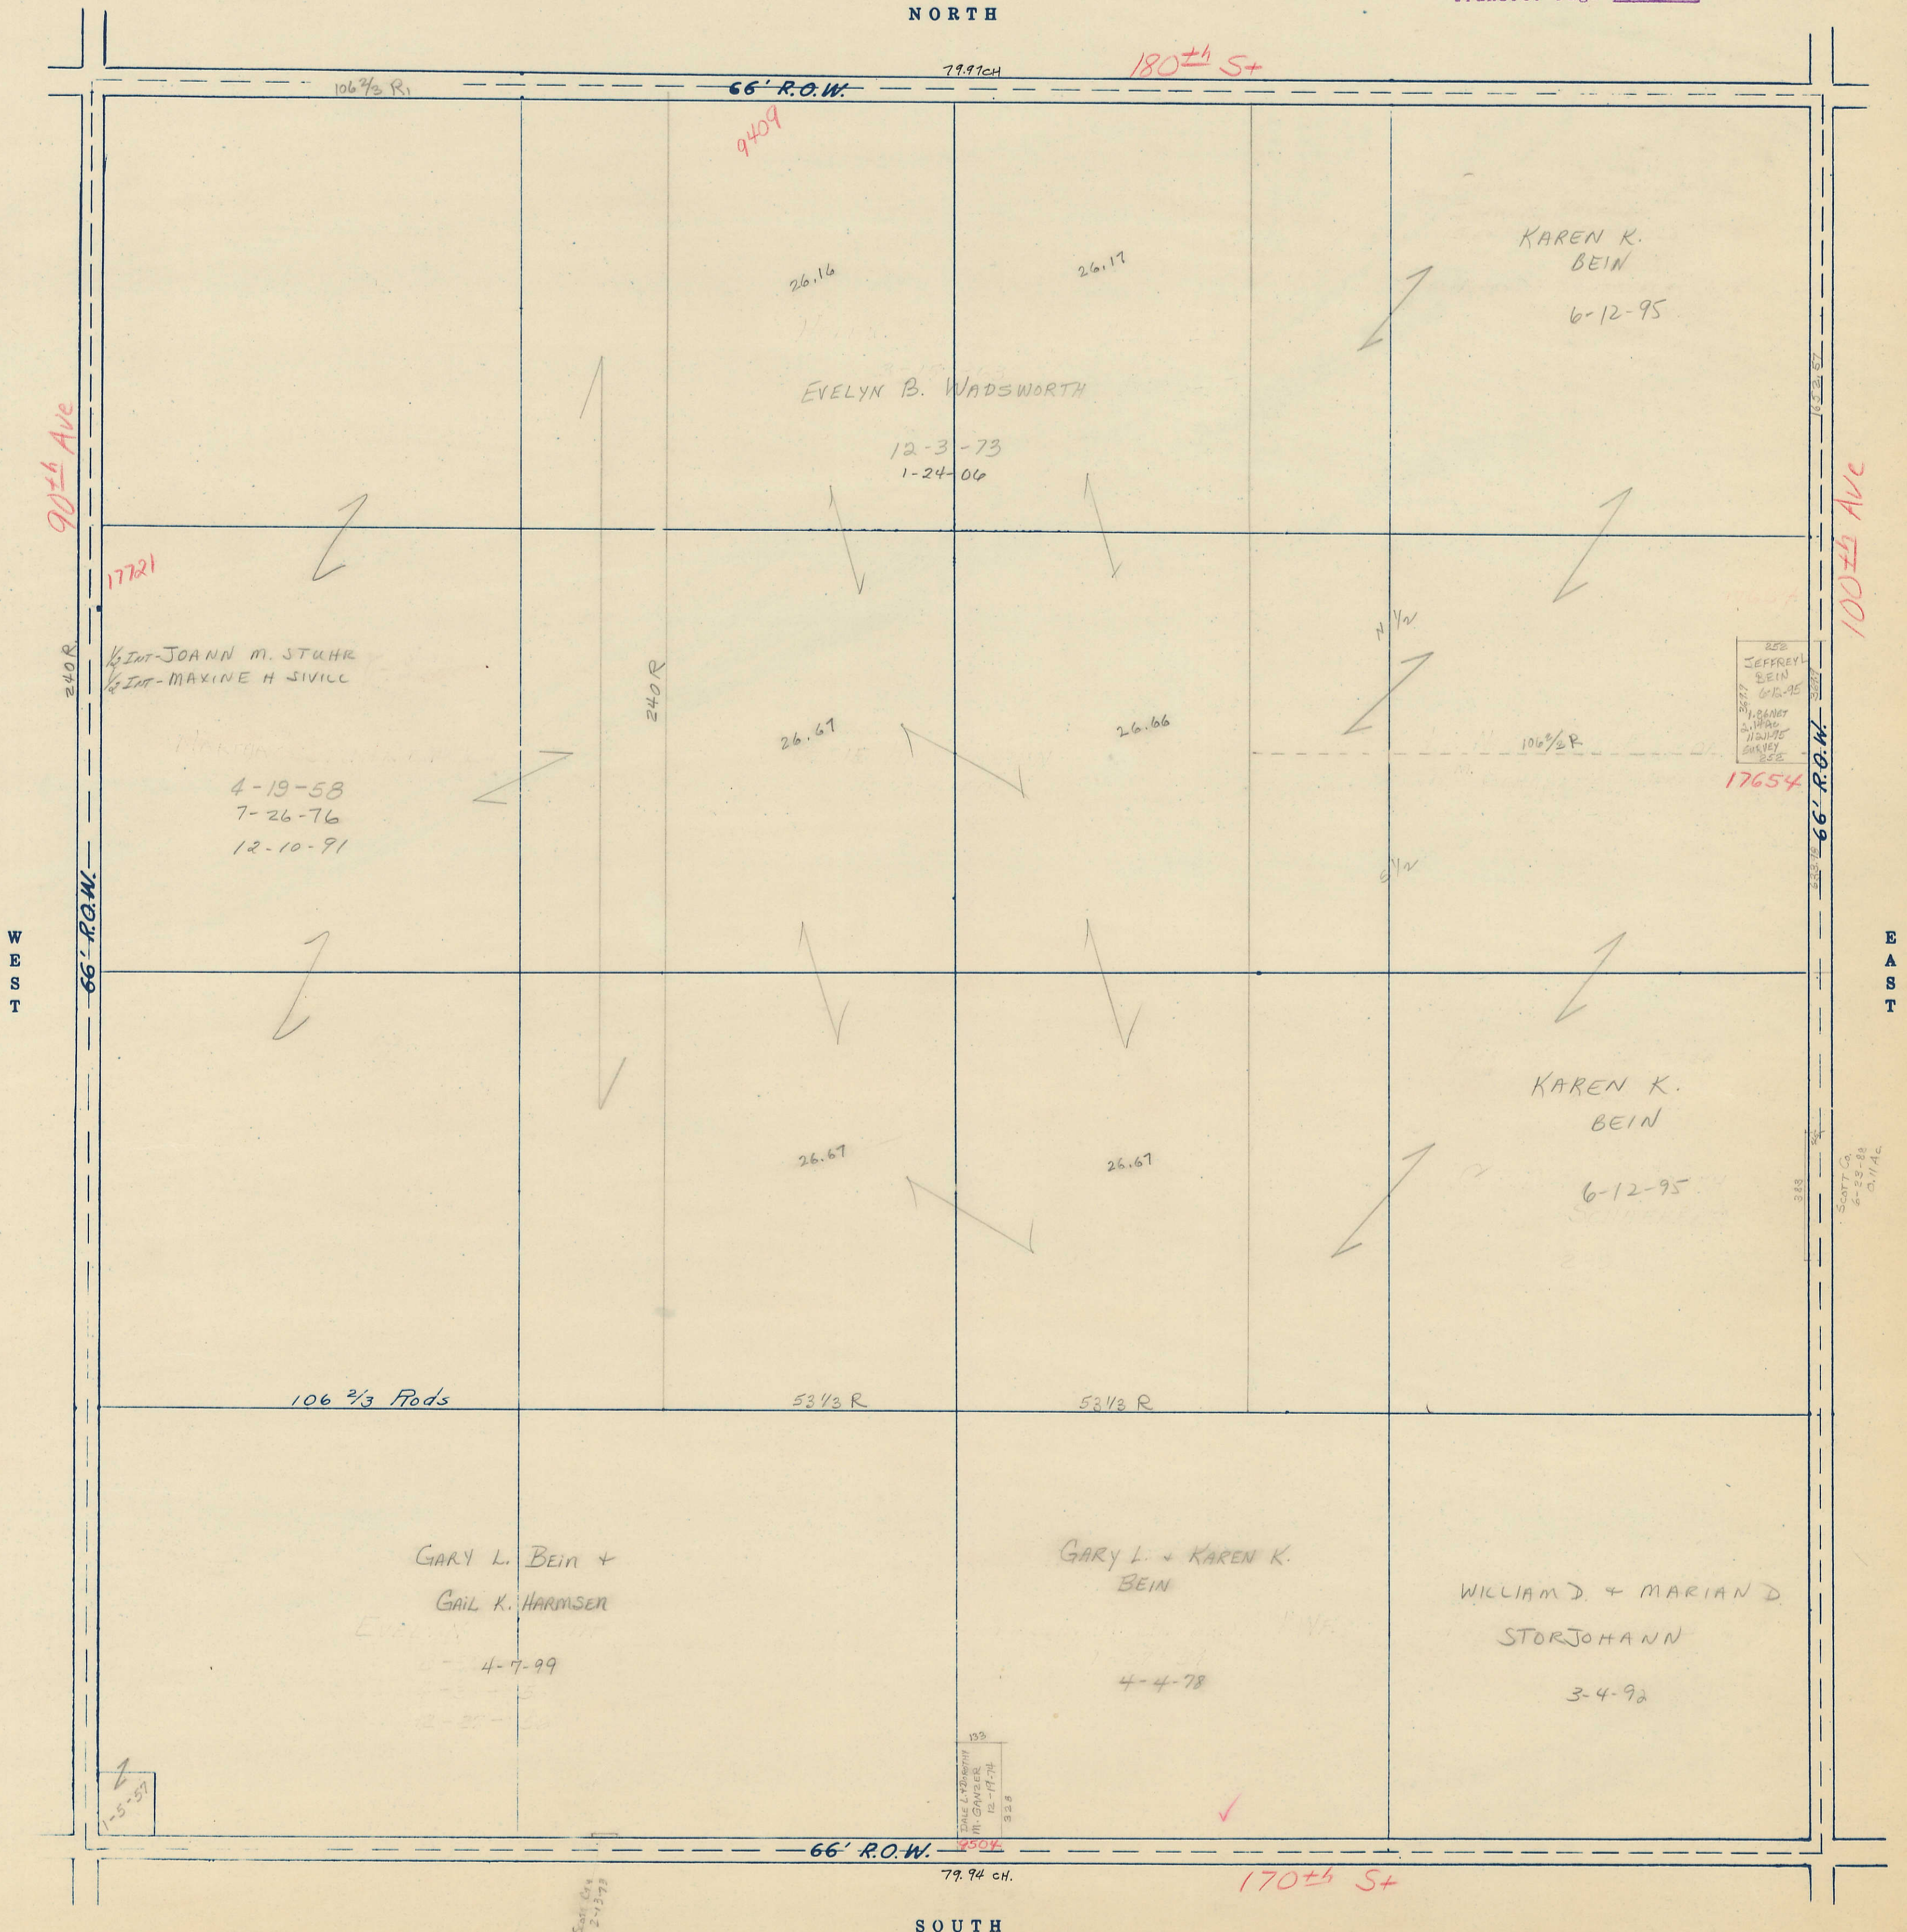

SECTION 15

Township 78-North; Range 2

EAST OF THE FIFTH PRINCIPAL MERIDIAN

SCOTT COUNTY, IOWA

BLUE GRASS TOWNSHIP

SCALE IN CHAINS

SCALE IN FEET

Transfer Page 46

NORTH

SOUTH

REF  
 JEFFREY  
 BEIN  
 6-12-95  
 17654  
 106 2/3 R

133  
 GARY L. BEIN  
 M. GAVLER  
 12-17-74  
 32.8

328  
 Scott Co.  
 6-23-88  
 01142