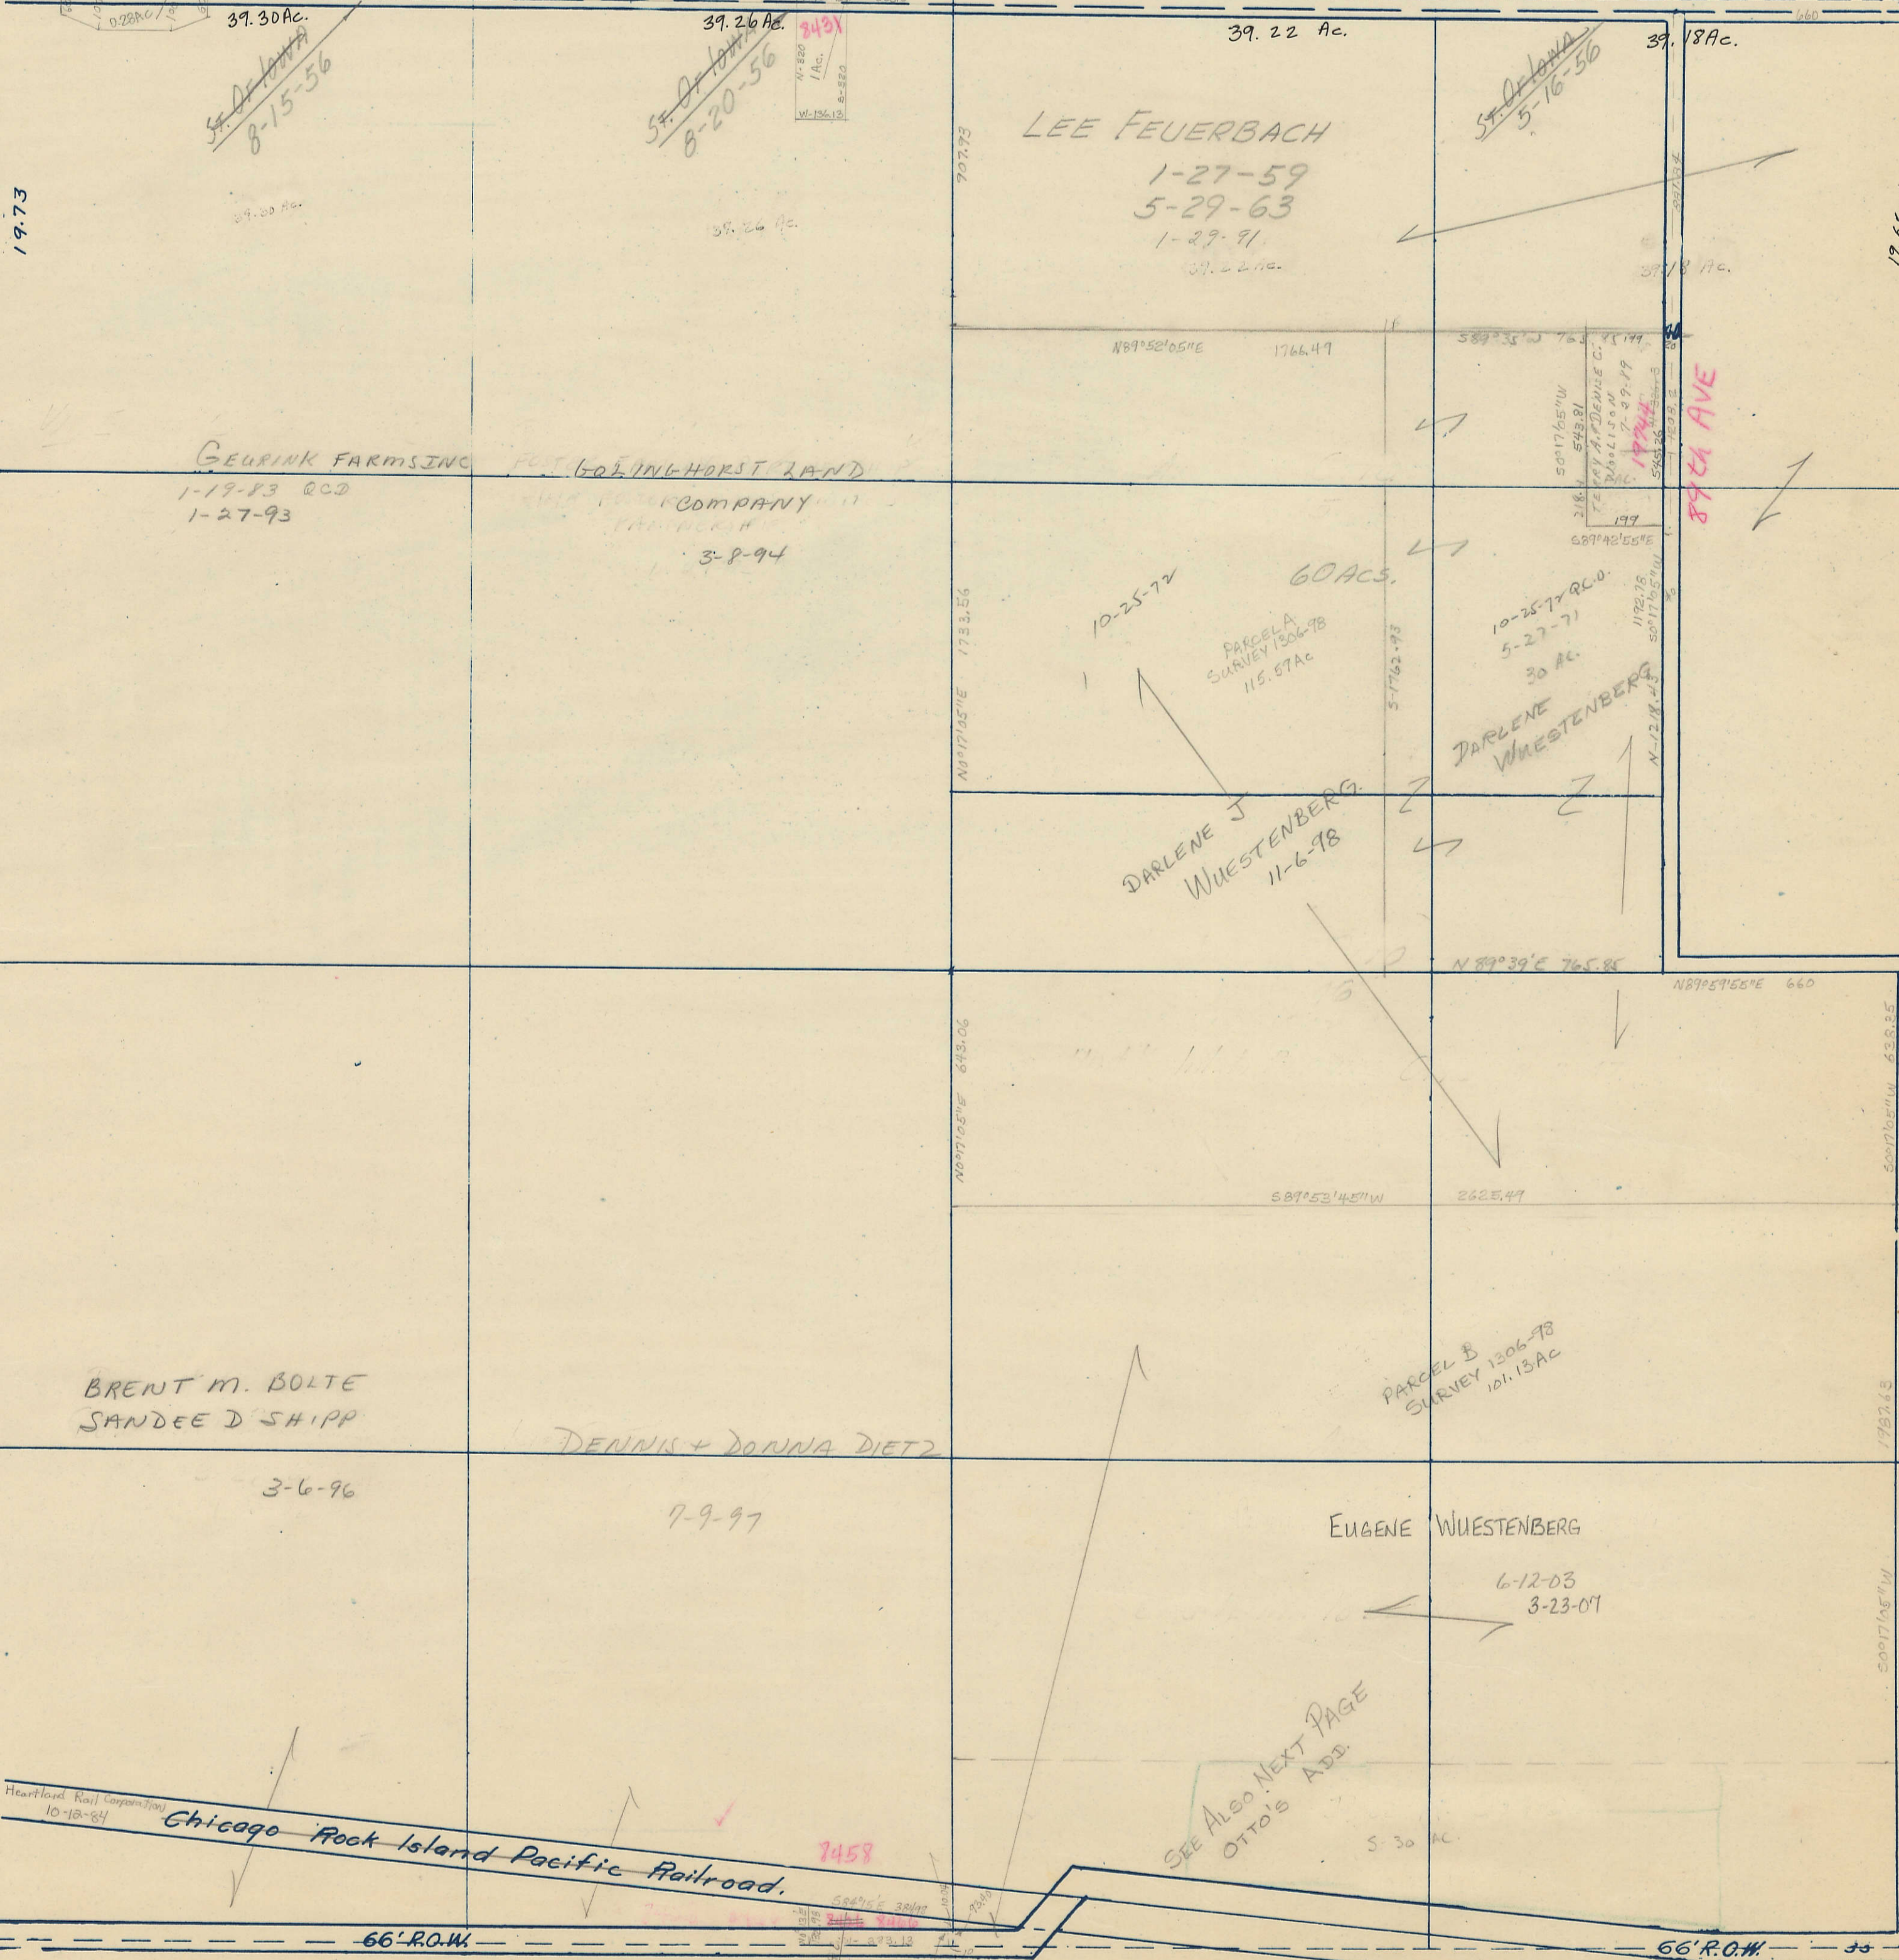

SECTION
4

Township 78-North; Range 2

EAST OF THE FIFTH PRINCIPAL MERIDIAN

SCOTT COUNTY, IOWA

BLUE GRASS TOWNSHIP

SCALE IN CHAINS

SCALE IN FEET

Transfer Page 35

NORTH

200th ST

SCOTT Co.
11-3-04

WEST

EAST

SOUTH

190th ST

90th AVE