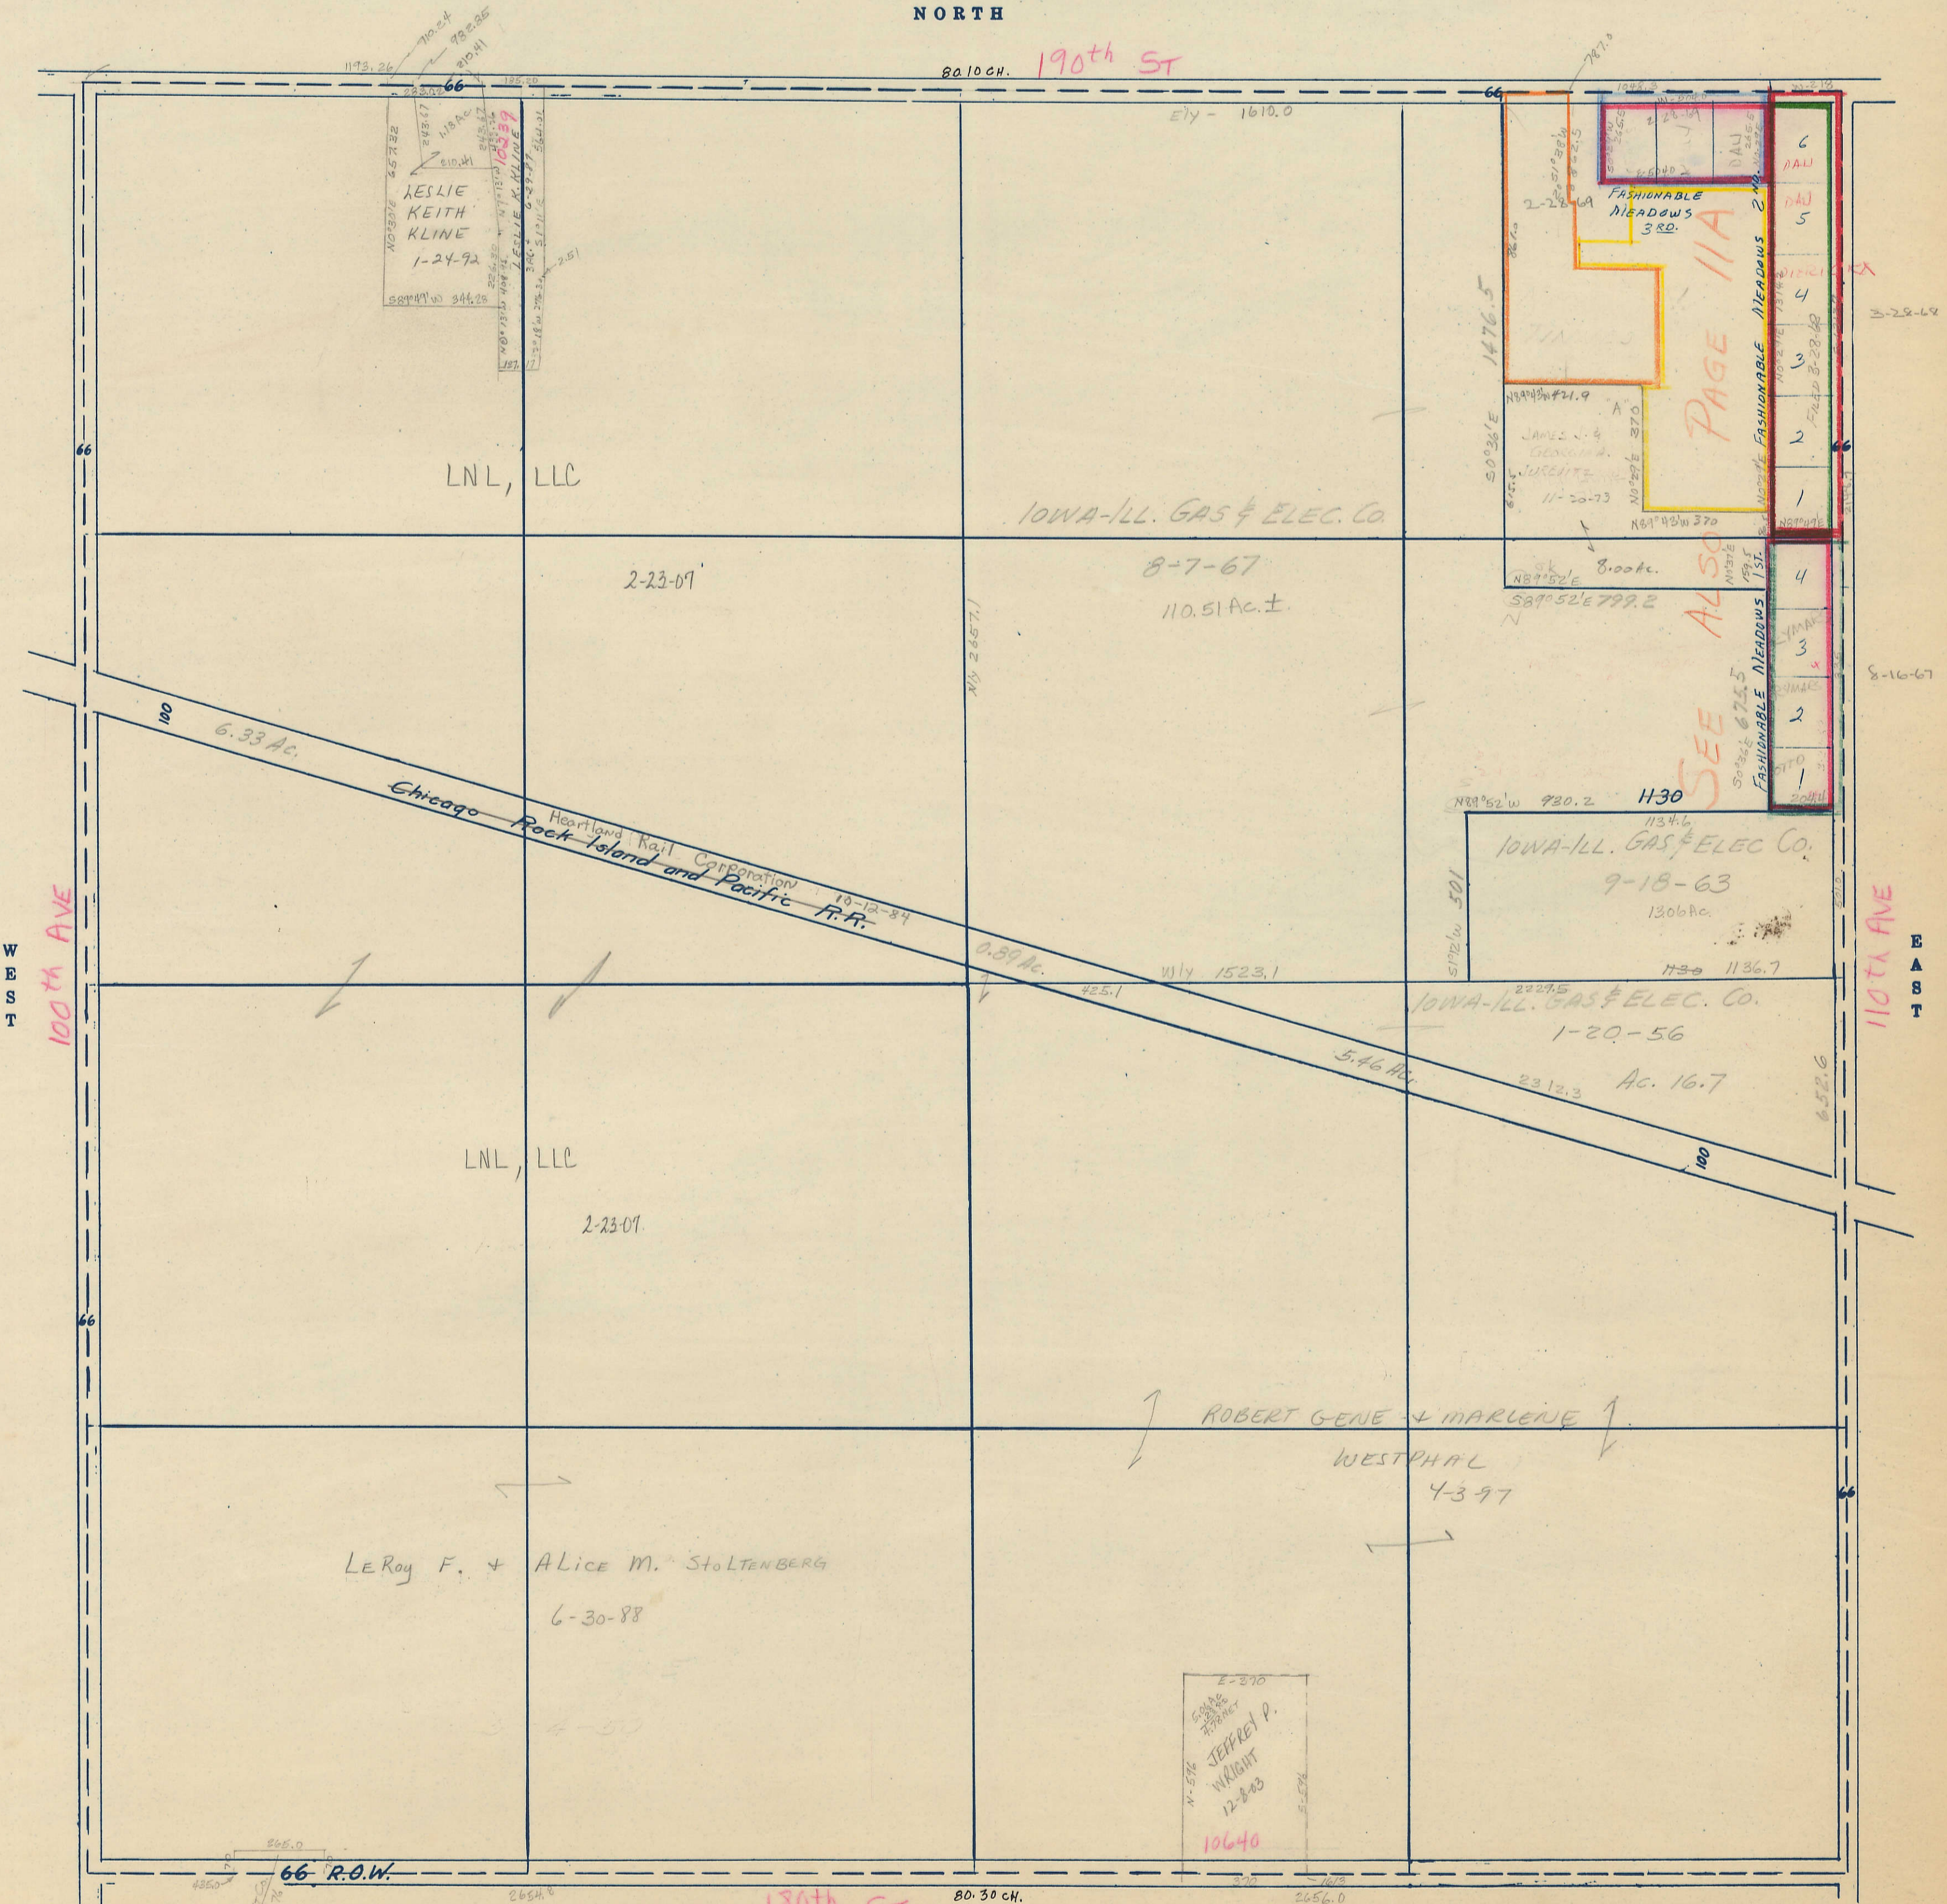

SECTION 11

Township 78-North; Range 2

EAST OF THE FIFTH PRINCIPAL MERIDIAN

SCOTT COUNTY, IOWA

BLUE GRASS TOWNSHIP

SCALE IN CHAINS

SCALE IN FEET

Transfer Page 42

NORTH

80.10 CH. 190th ST

SOUTH

180th ST

66 R.O.W.

JEFFREY P. WRIGHT 12-2-03 10640

PAGE 11A
SEE ALSO

- 6 DALL
- 5 DALL
- 4
- 3
- 2
- 1
- 4
- 3
- 2
- 1

SEC. 2-78-2

Transfer Page 42 LANDS
NE 1/4, SEC. 11-78-2
SCALE: 1"=200'

190th ST

Transfer Page 1321 TL
FASHIONABLE MEADOWS
3RD SUBD. W- 5040

Transfer Page 1285 TL

Transfer Page 1257 TL

SEC. 12-78-2