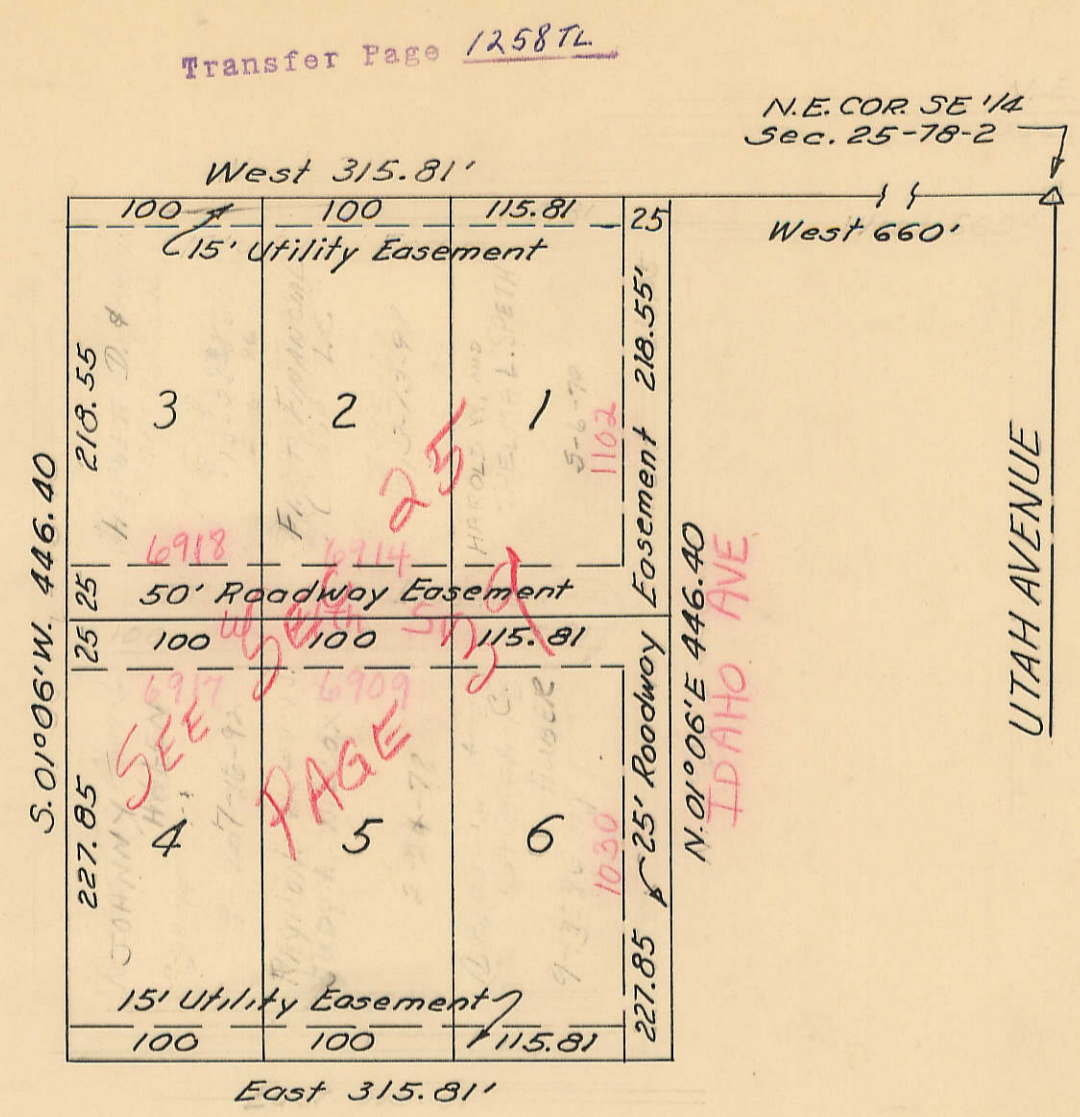

NE 1/4, SE 1/4 SEC 25-78-2
SCALE: 1"=100'

FASHIONABLE MEADOWS 1ST SUBDIVISION

B. J. MAHONEY'S THIRD SUBD. REPLAT LOT 1+2

KIRKPATRICKS 1ST ADD.