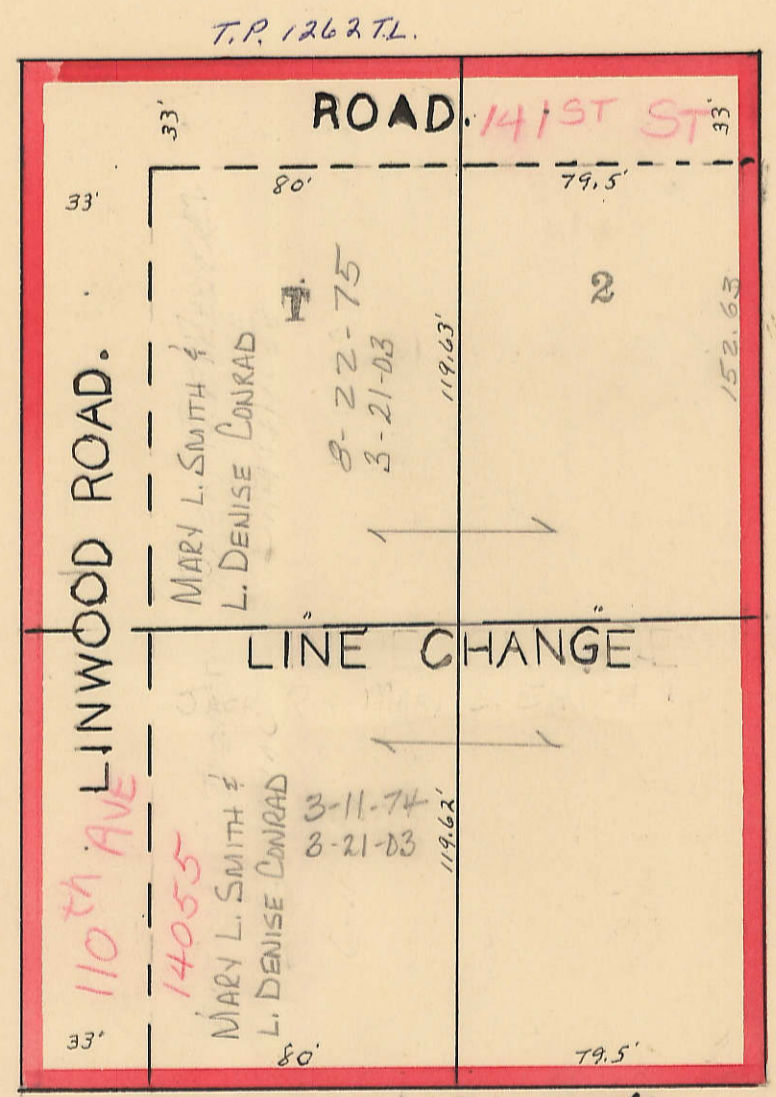

NE 1/4, SE 1/4 SEC 25-78-2
SCALE: 1"=100'

FASHIONABLE MEADOWS 1ST SUBDIVISION

B. J. MAHONEY'S THIRD SUBD. REPLAT LOT 1+2

KIRKPATRICKS 1ST ADD.