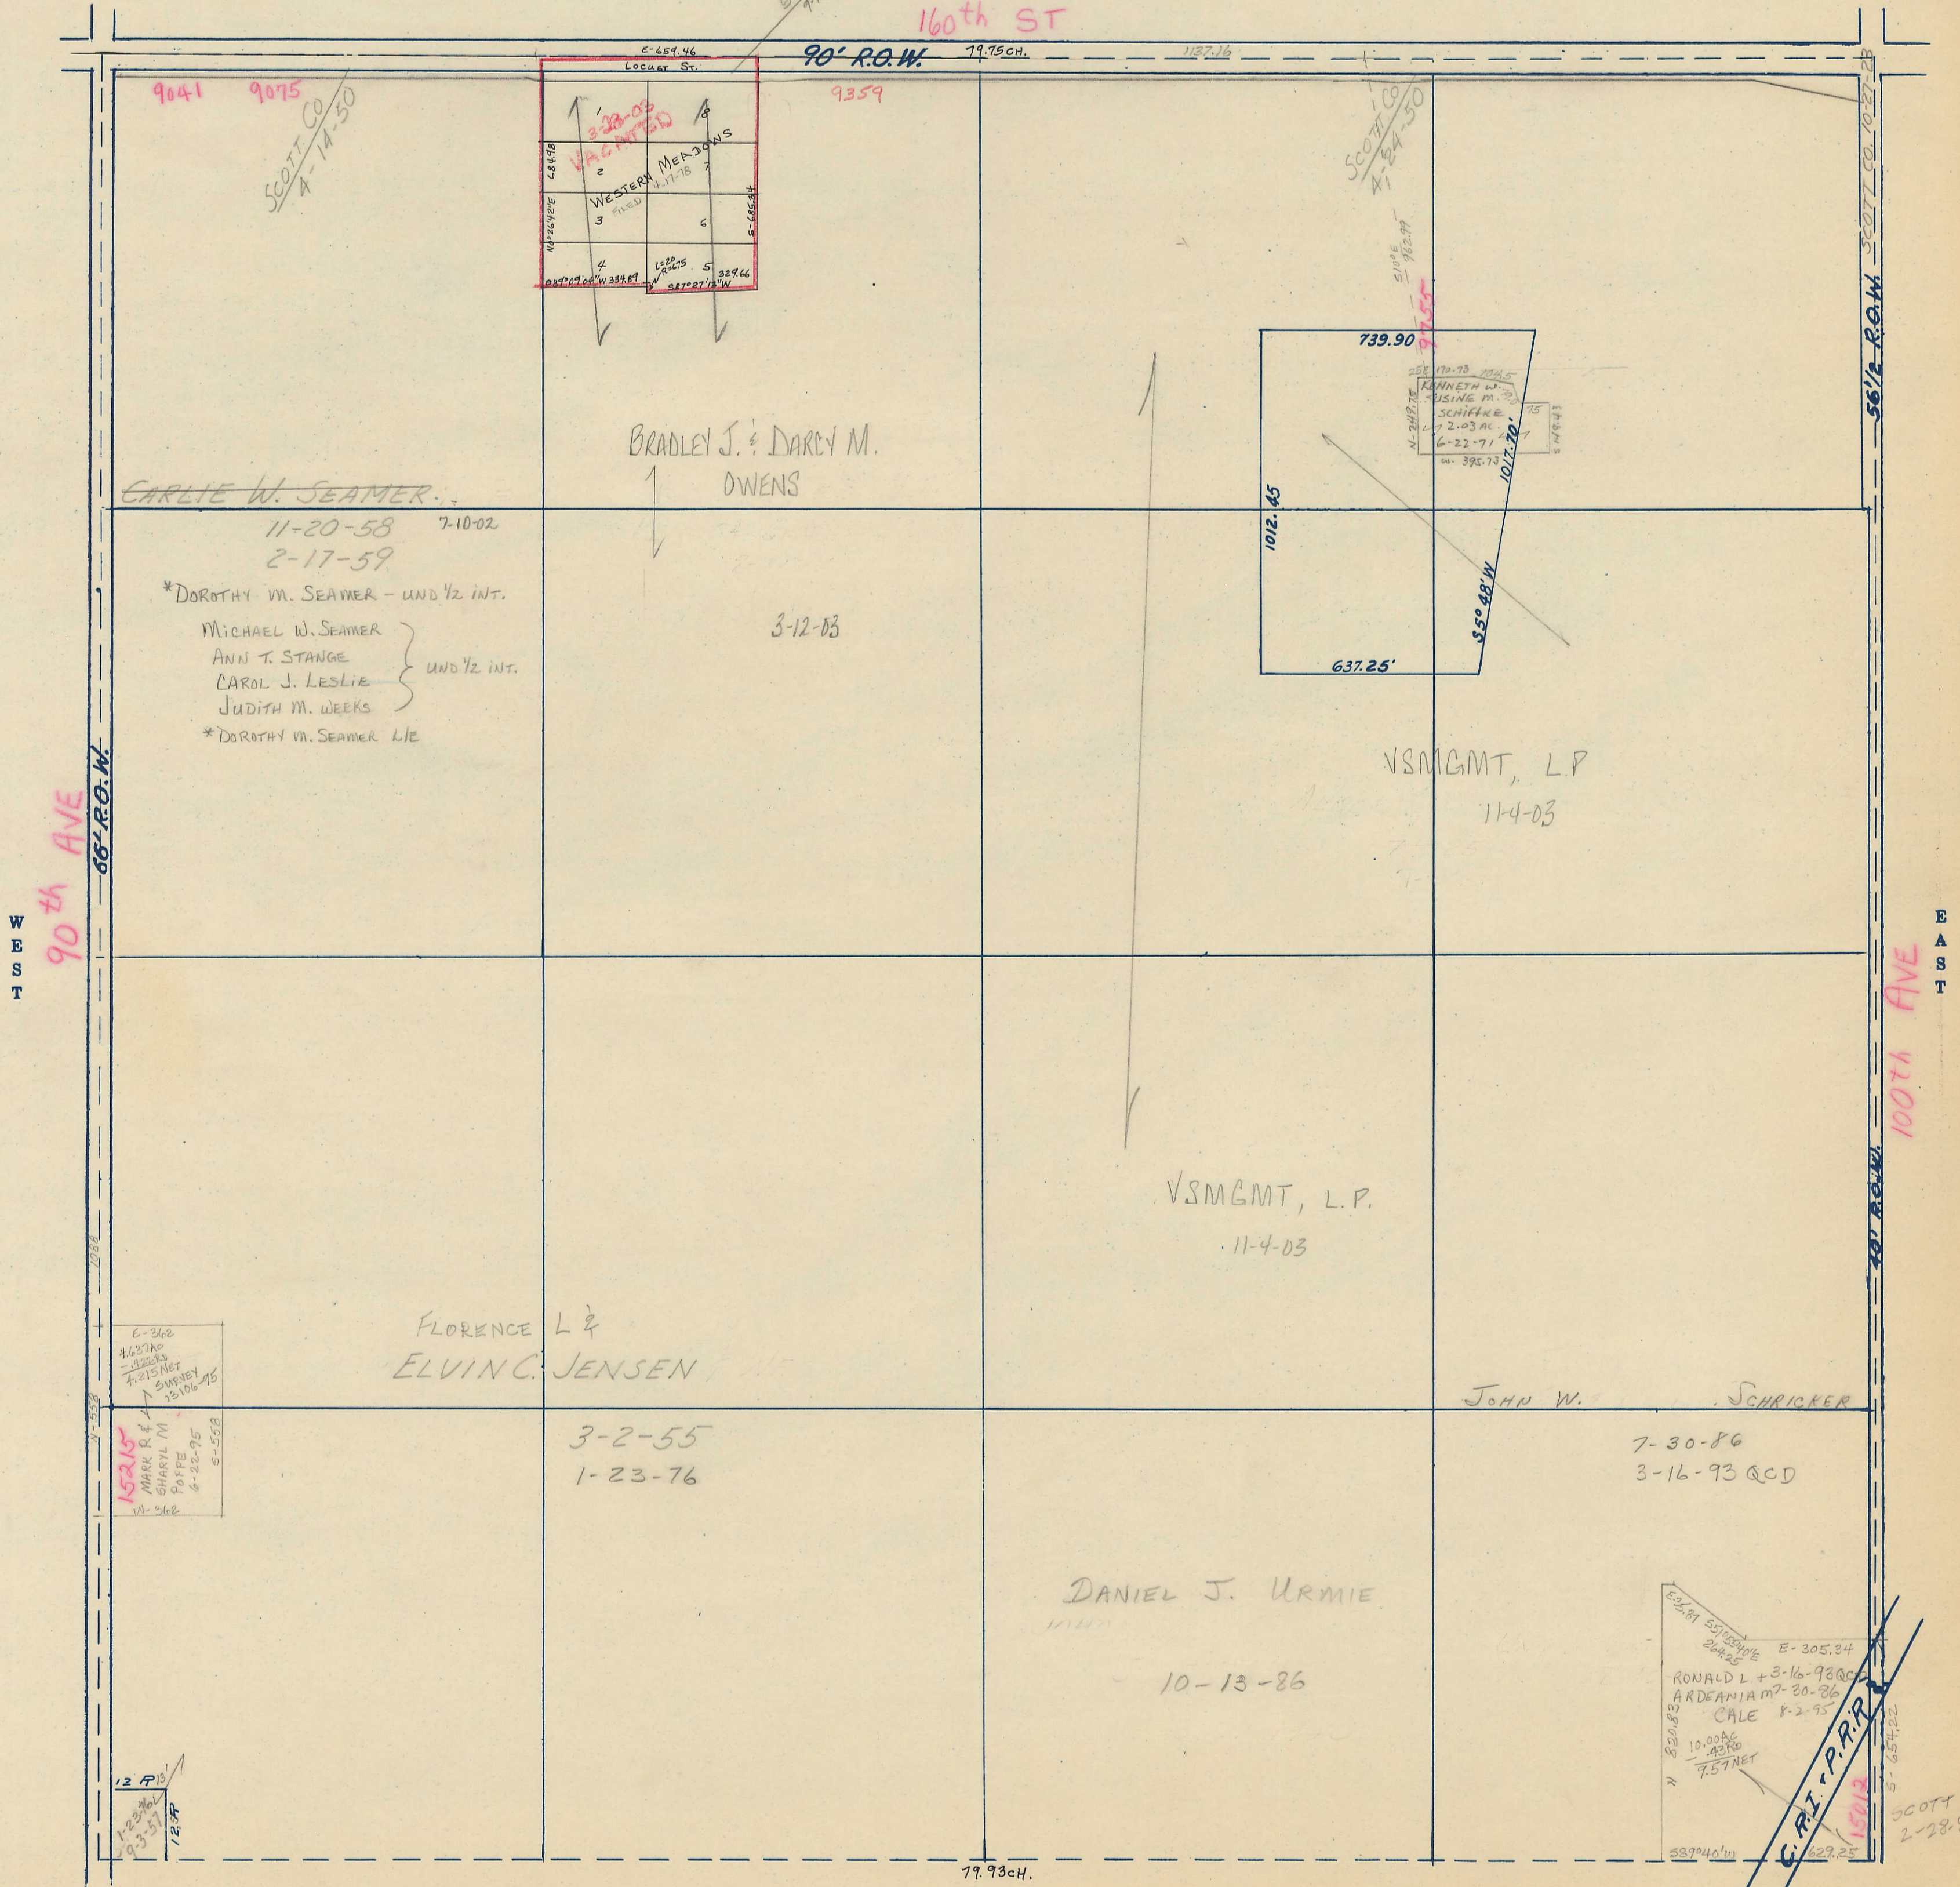

SECTION 27

Township 78-North; Range 2

EAST OF THE FIFTH PRINCIPAL MERIDIAN

SCOTT COUNTY, IOWA

BLUE GRASS TOWNSHIP

SCALE IN CHAINS

SCALE IN FEET

NORTH

Transfer Page 58

WEST

EAST

79.93ch.

SOUTH

9041 9075
SCOTT CO 4-14-50
CARLIE W. SEAMER
11-20-58 7-10-02
2-17-59
*DOROTHY M. SEAMER - UND 1/2 INT.
MICHAEL W. SEAMER
ANN T. STANGE } UND 1/2 INT.
CAROL J. LESLIE }
JUDITH M. WEEKS }
*DOROTHY M. SEAMER LIE