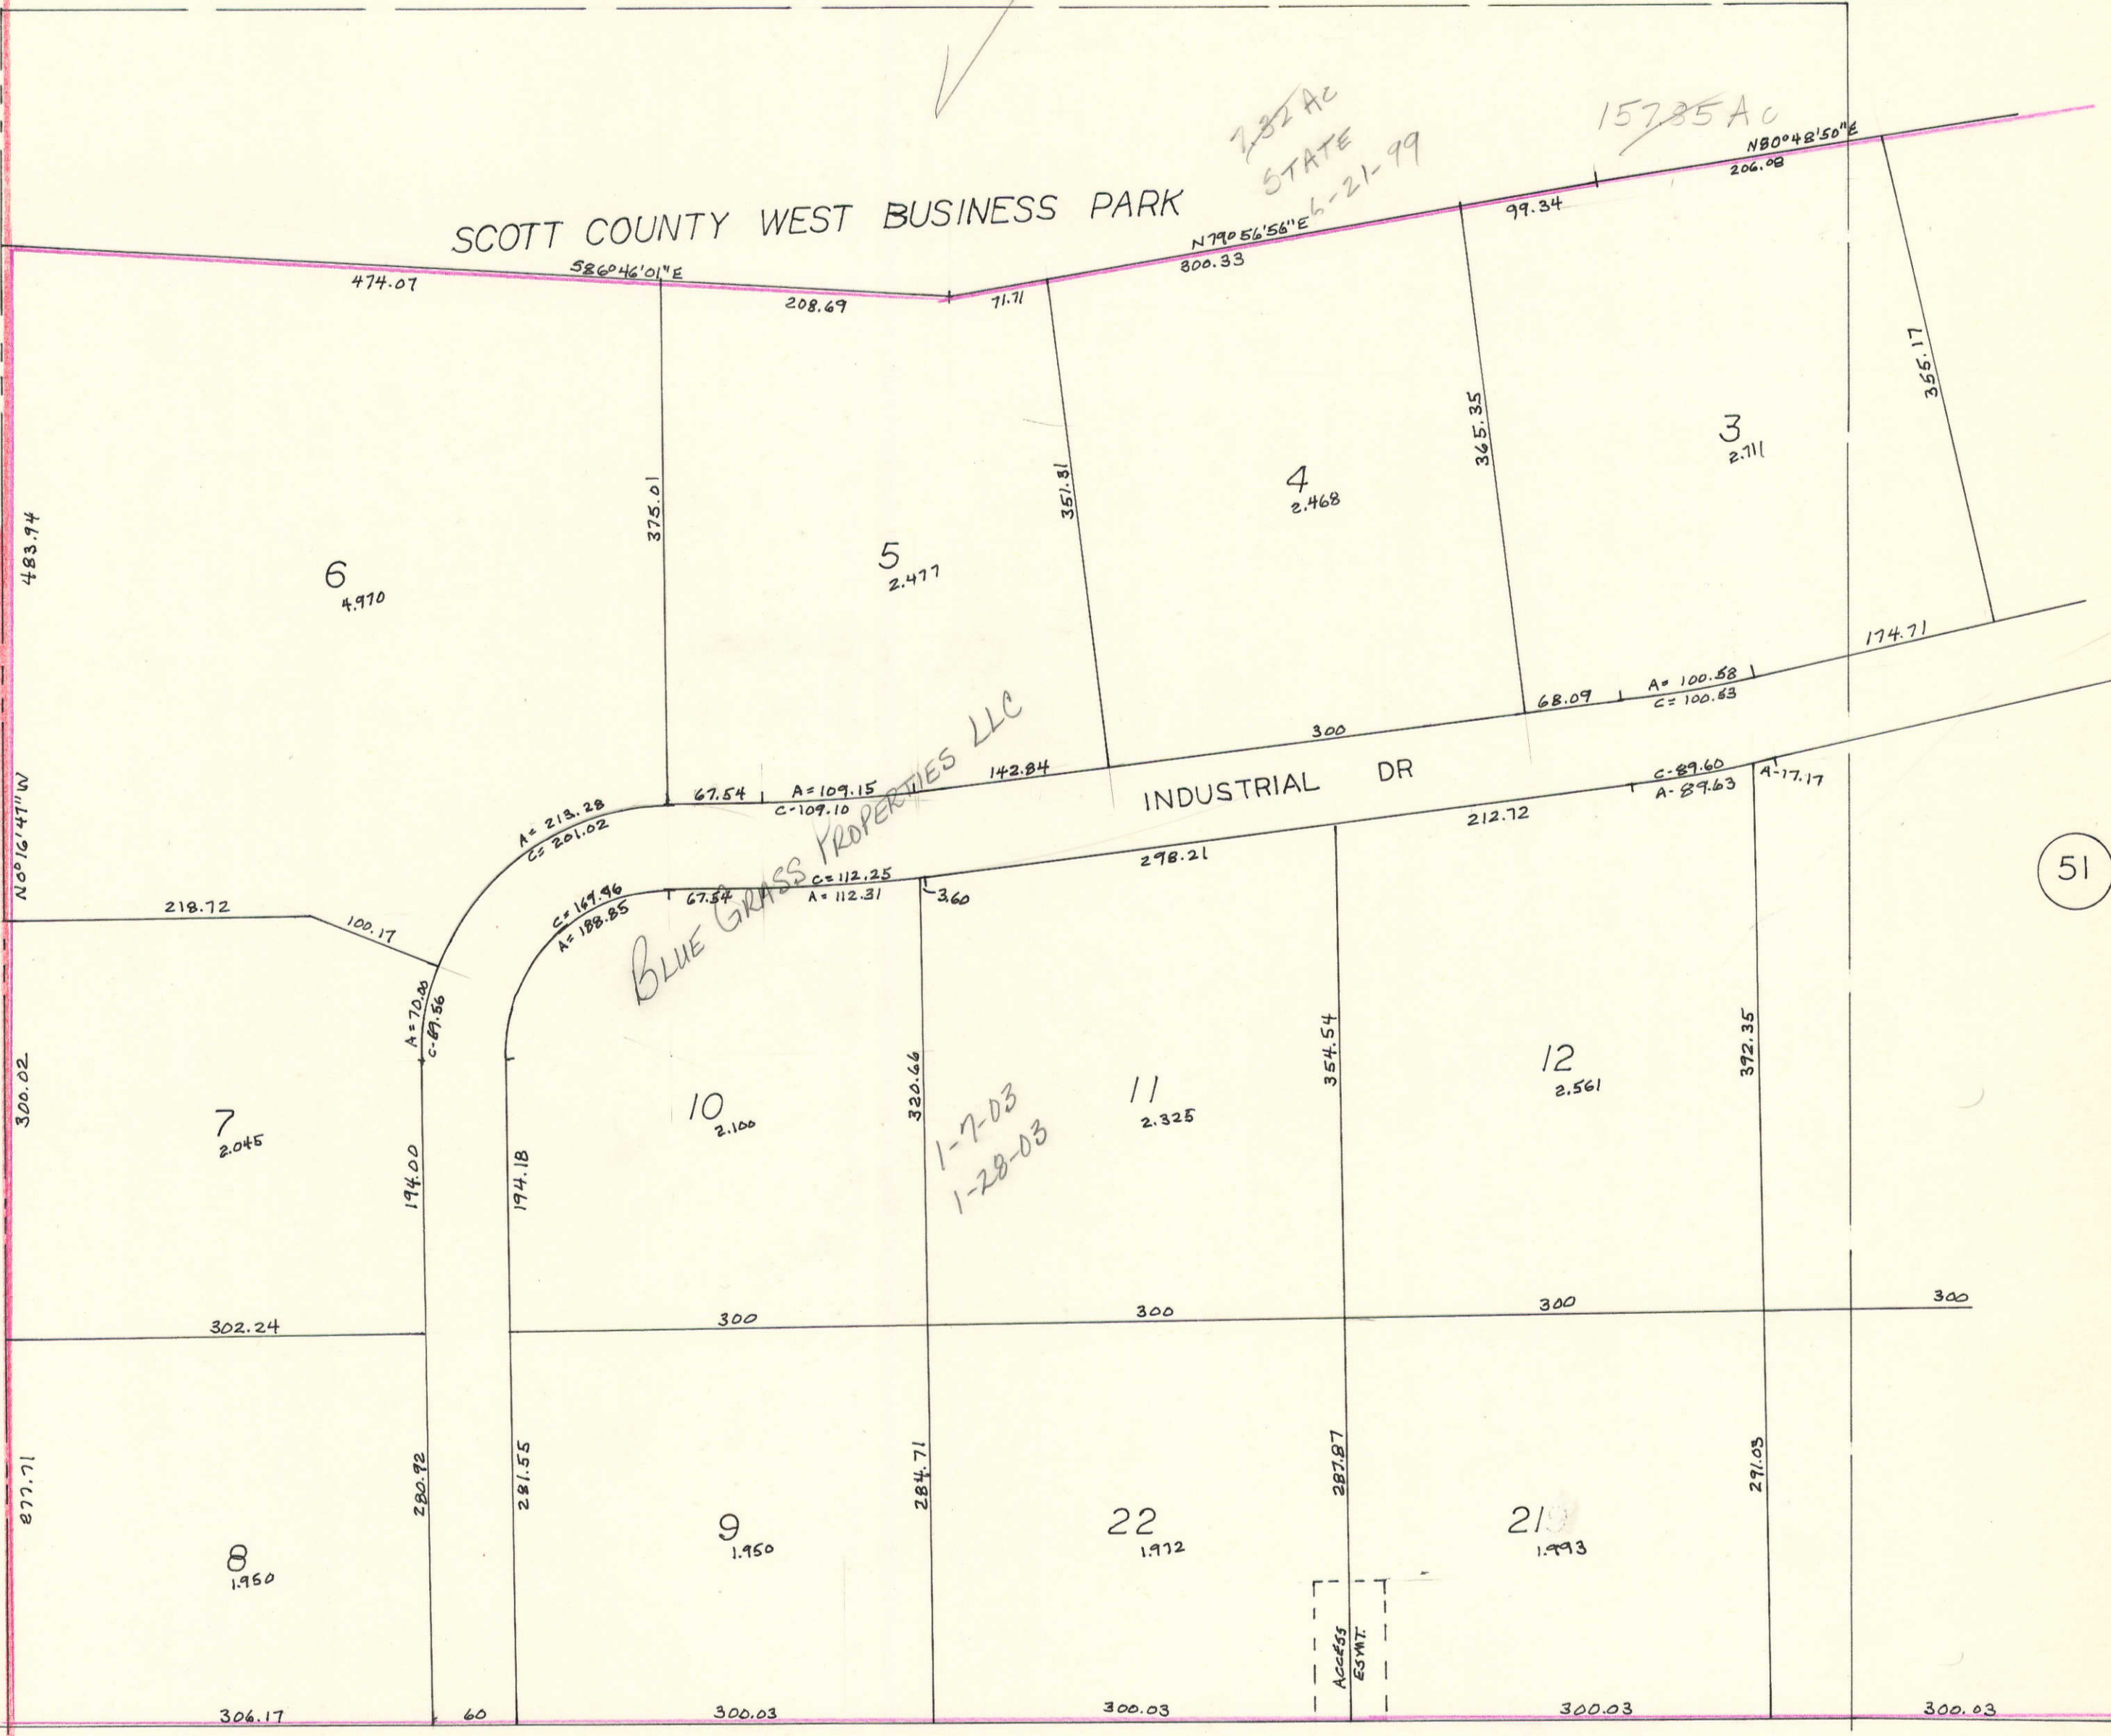

US HWY 61

SCOTT COUNTY WEST BUSINESS PARK

732 AC  
STATE  
6-21-99

157.85 AC

N80°42'50"E  
206.08

N79°56'56"E  
800.33

SEC. 36-78-1

MUSCATINE COUNTY

39.90 AC

N6°16'47"W

300.02

877.71

36 31 13.65  
1 6 60