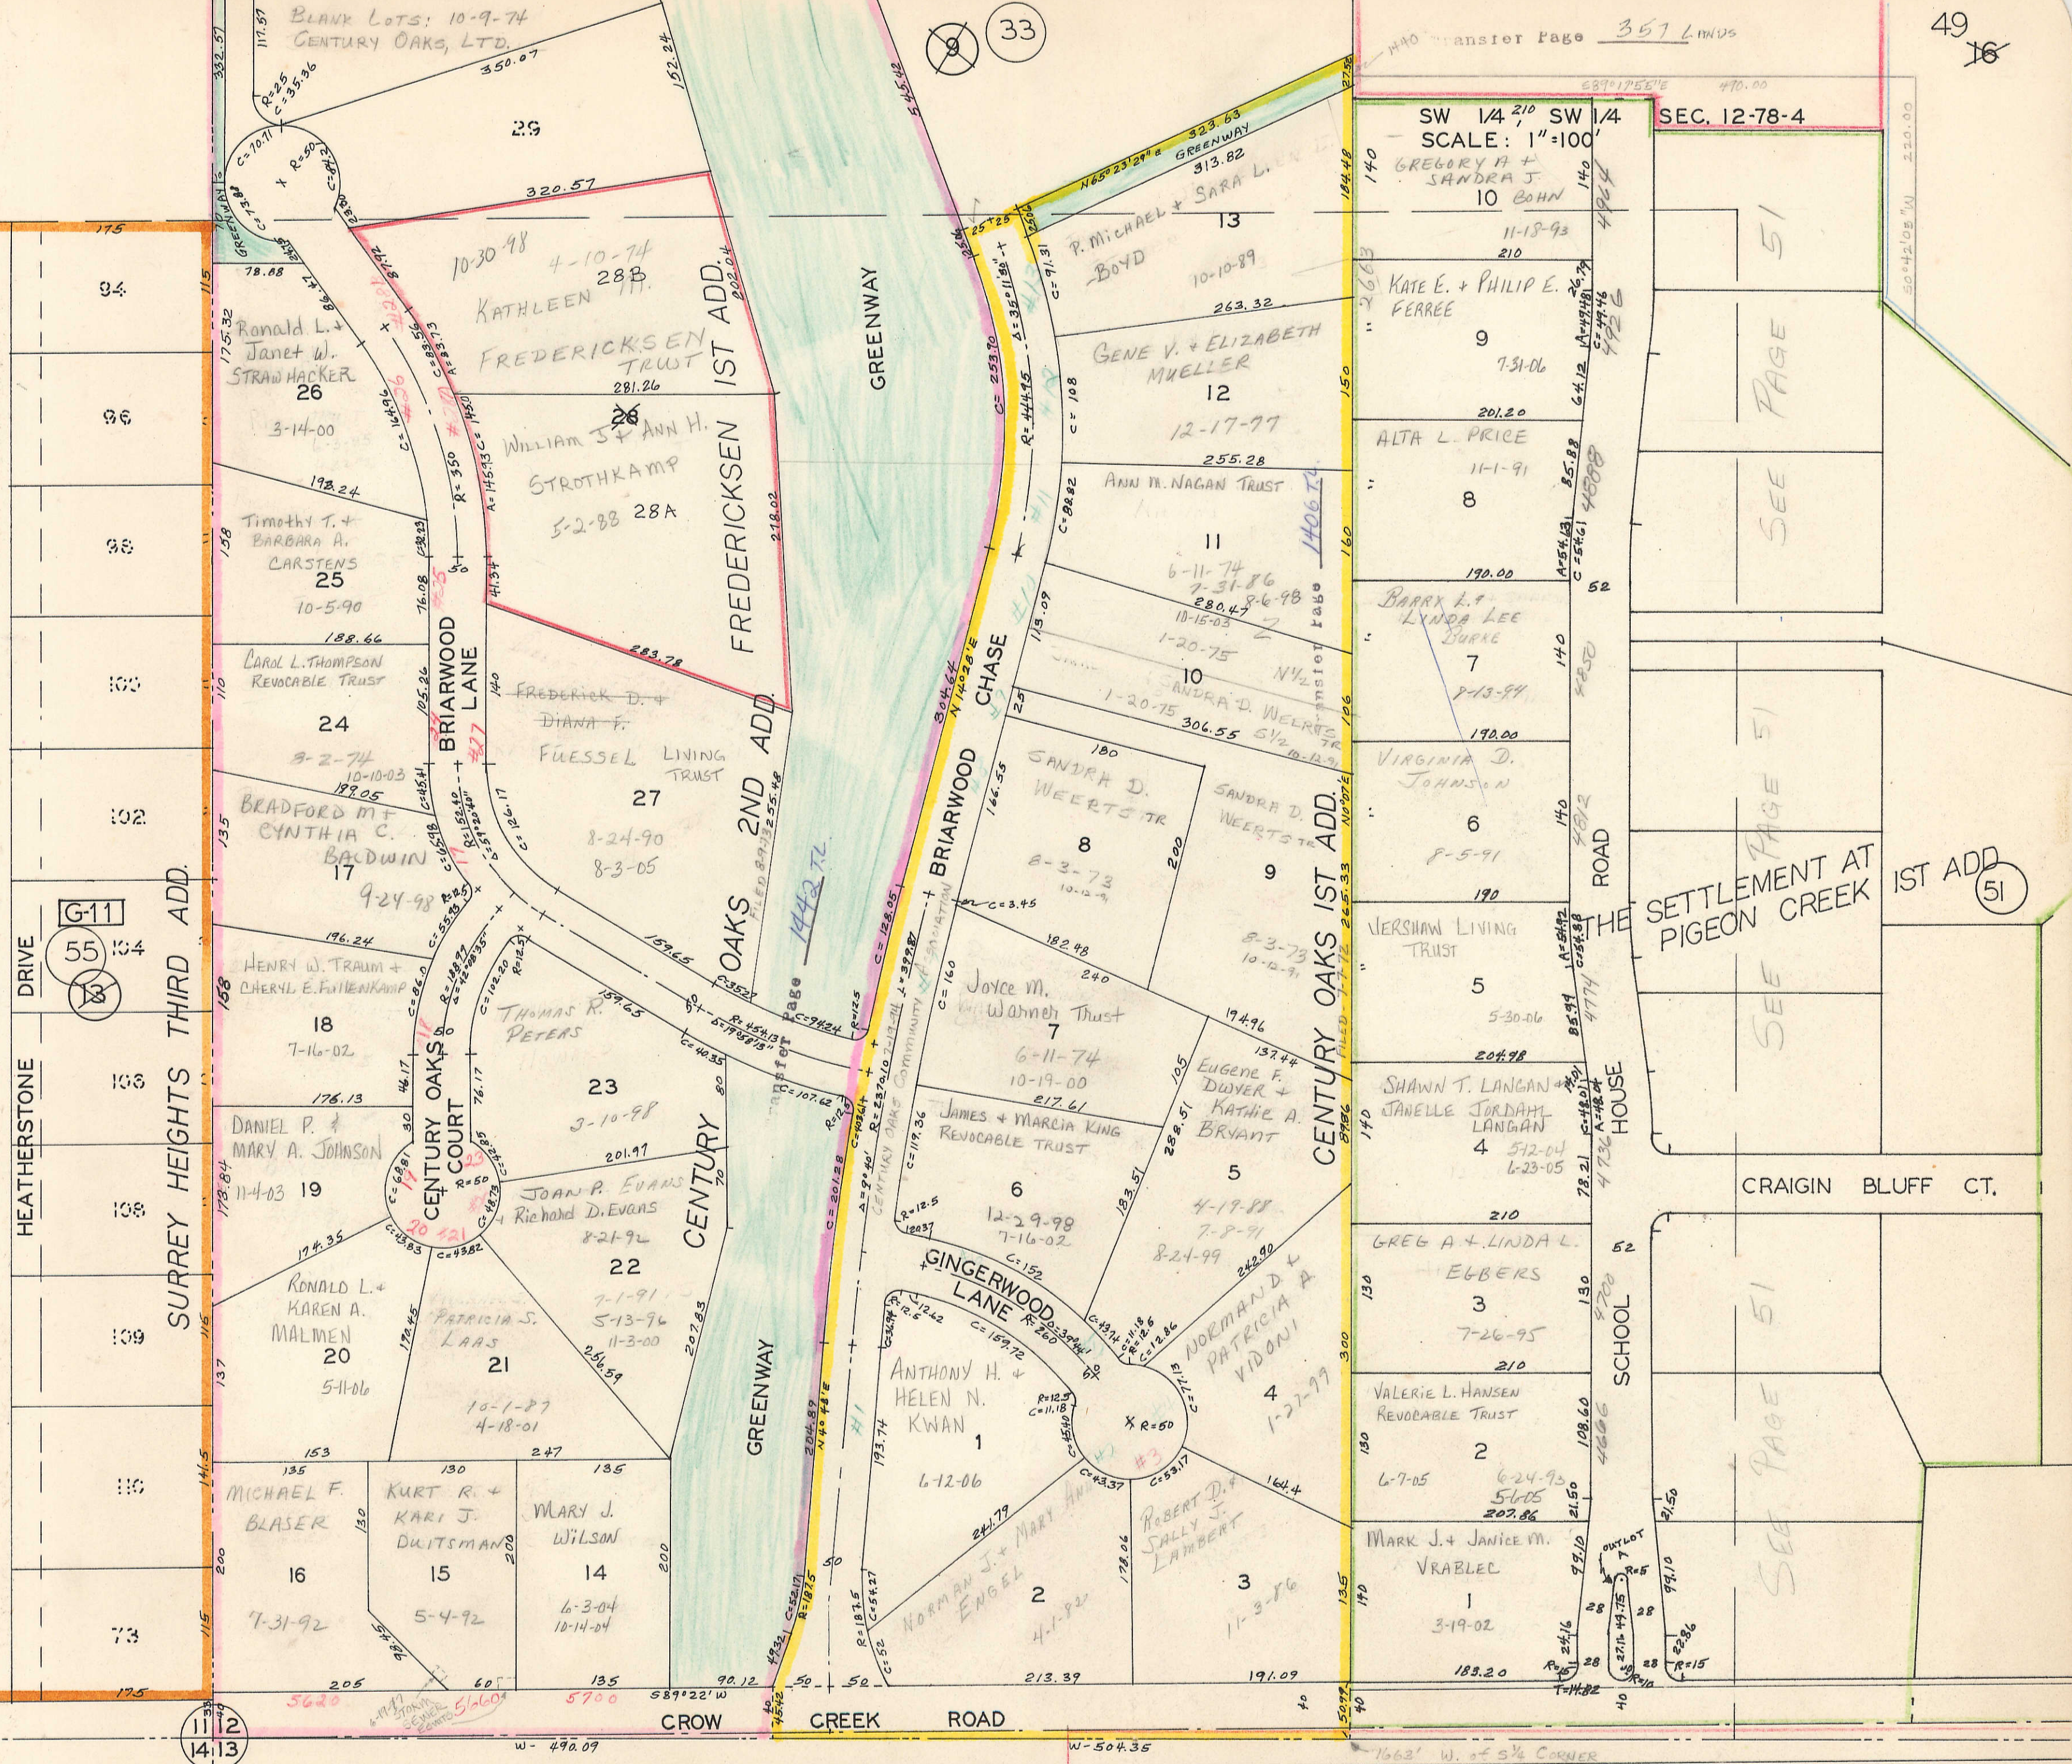

BLANK LOTS: 10-9-74
CENTURY OAKS, LTD.

SEC. 12-78-4

SCALE: 1"=100'

PAGE 51

SEE PAGE 51

PAGE 51

SEE PAGE 51

SEE PAGE 51

SEE PAGE 51

SEE PAGE 51

THE SETTLEMENT AT
PIGEON CREEK IST ADD (51)

CRAIGIN BLUFF CT.

G-11
55
18

E-13

1

MOENCKS ROAD
11
12
14
13

VALLEY BROOK DR

w-490.09

w-504.35

7662' W. of 5/4 CORNER