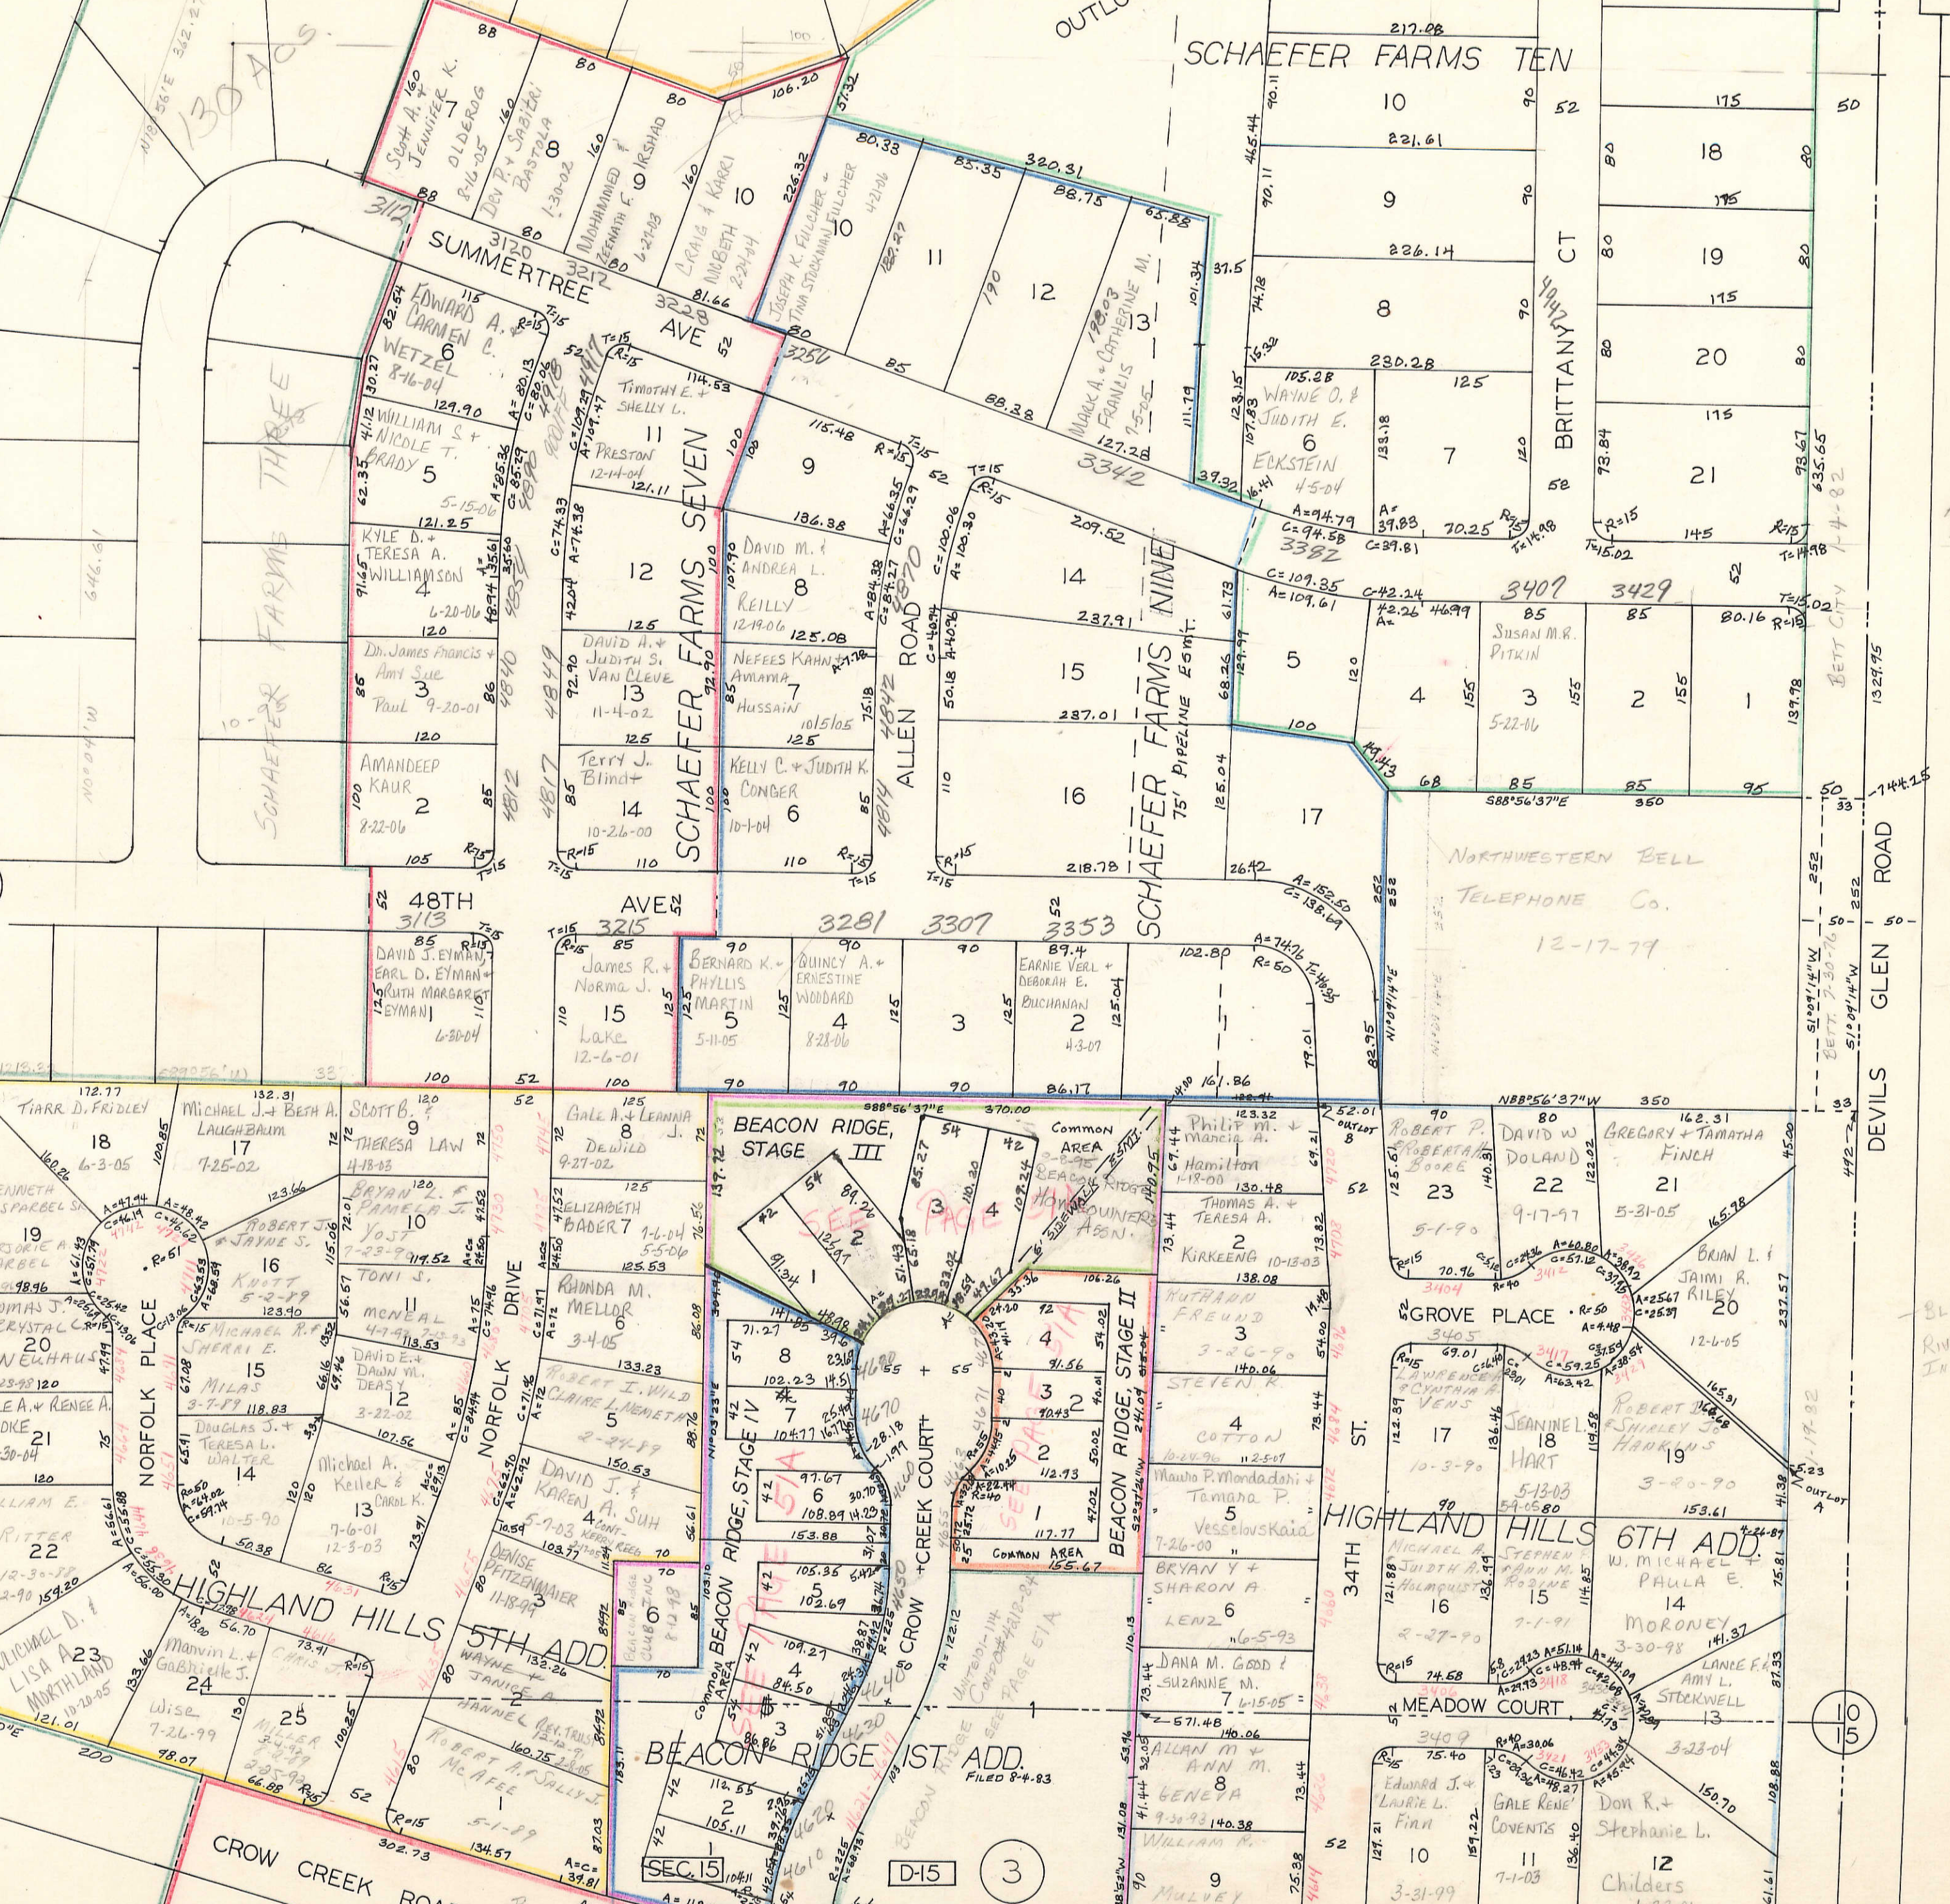

BEACON RIDGE, STAGE X

HIGHLAND HILLS

MEADOW COURT

6TH ADD.

D-15

3

BLANK LOTS:
RIVERBEND DEV.
INC. 5-5-77

BEACON RIDGE CONDO #4218-84 ON LOT 1 BEACON RIDGE 1ST ADD UNIT RIVERBEND DEVELOPMENT INC 5-5-77	
101	MARK A. BROOKS 10-31-02 PARKING GAR # 3
102	ROBERT L. JAHN 5-9-88 GAR # 4
103	LESLIE A EDMONDSON 3-31-98
104	GERGE A. CORELIS 9-28-05
105	BROOKE E. DAVIS 8-16-05 GAR # 12
106	MARGARET A BOLICH 9-30-97
107	DOROTHY A. GAUDET 2-21-06 GAR # 10
108	DEBORAH A BROWN 5-21-98 GAR # 9
109	JOHN C. PANEK 3-4-04 GAR # 2
110	AGNES Y. McDONALD 12-9-03 GAR # 5
111	SAM L. & COLLEEN J. SKINNER 2-3-88 GAR # 1
112	KATHY L. SISSEL 4-22-03 GAR # 6
113	SHARON K. WINN 4-1-03 GAR # 11
114	AMANDA D. FRIEMEL 3-10-04 GAR # 8