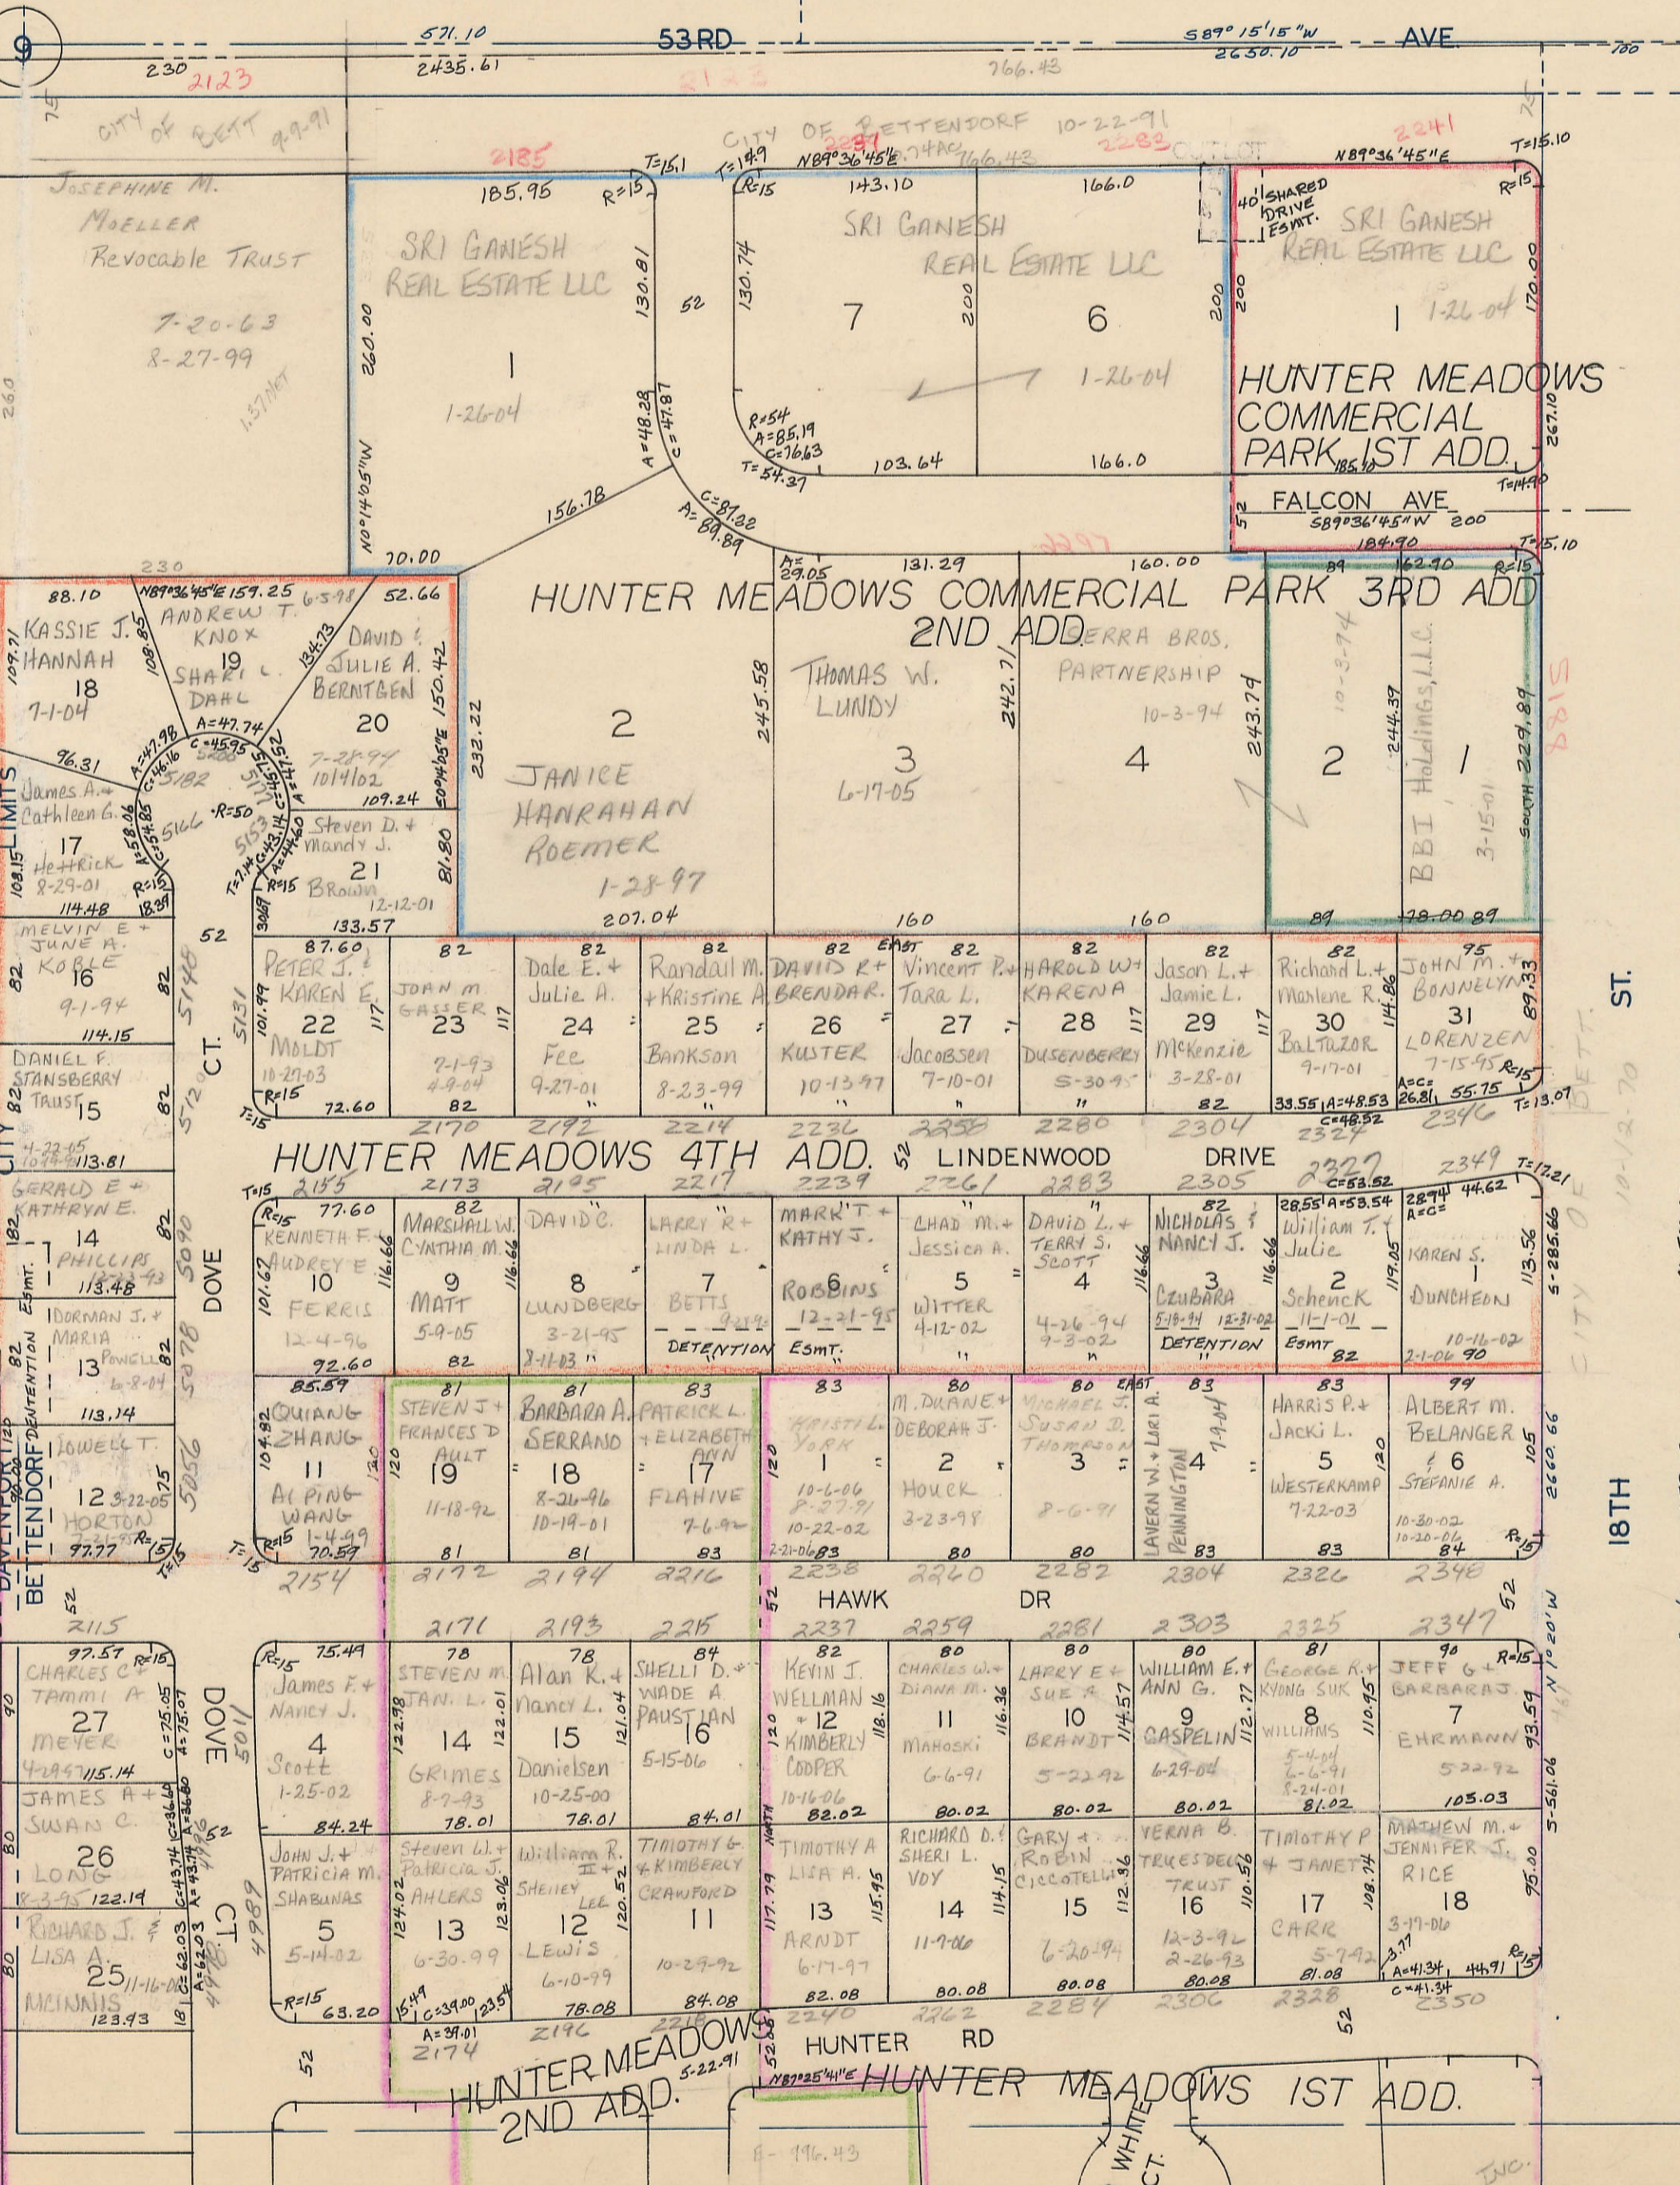

53RD ST.

53RD AVE

AVE

N-9

35

ST.

18TH ST.

HUNTER MEADOWS 3RD ADD.

53

BOB WHITE CT.

BLANK LOTS:  
LI-STATE CENTER, INC.  
7-23-83  
7-26-84  
7-8-80

Crow Ridge Estates 4th Add. 8-24-84

Crow Ridge Estates 6th Add. 2-22-90

Fry Dev. Corp. 2-23-90

Fry Dev. Corp. 7-22-83