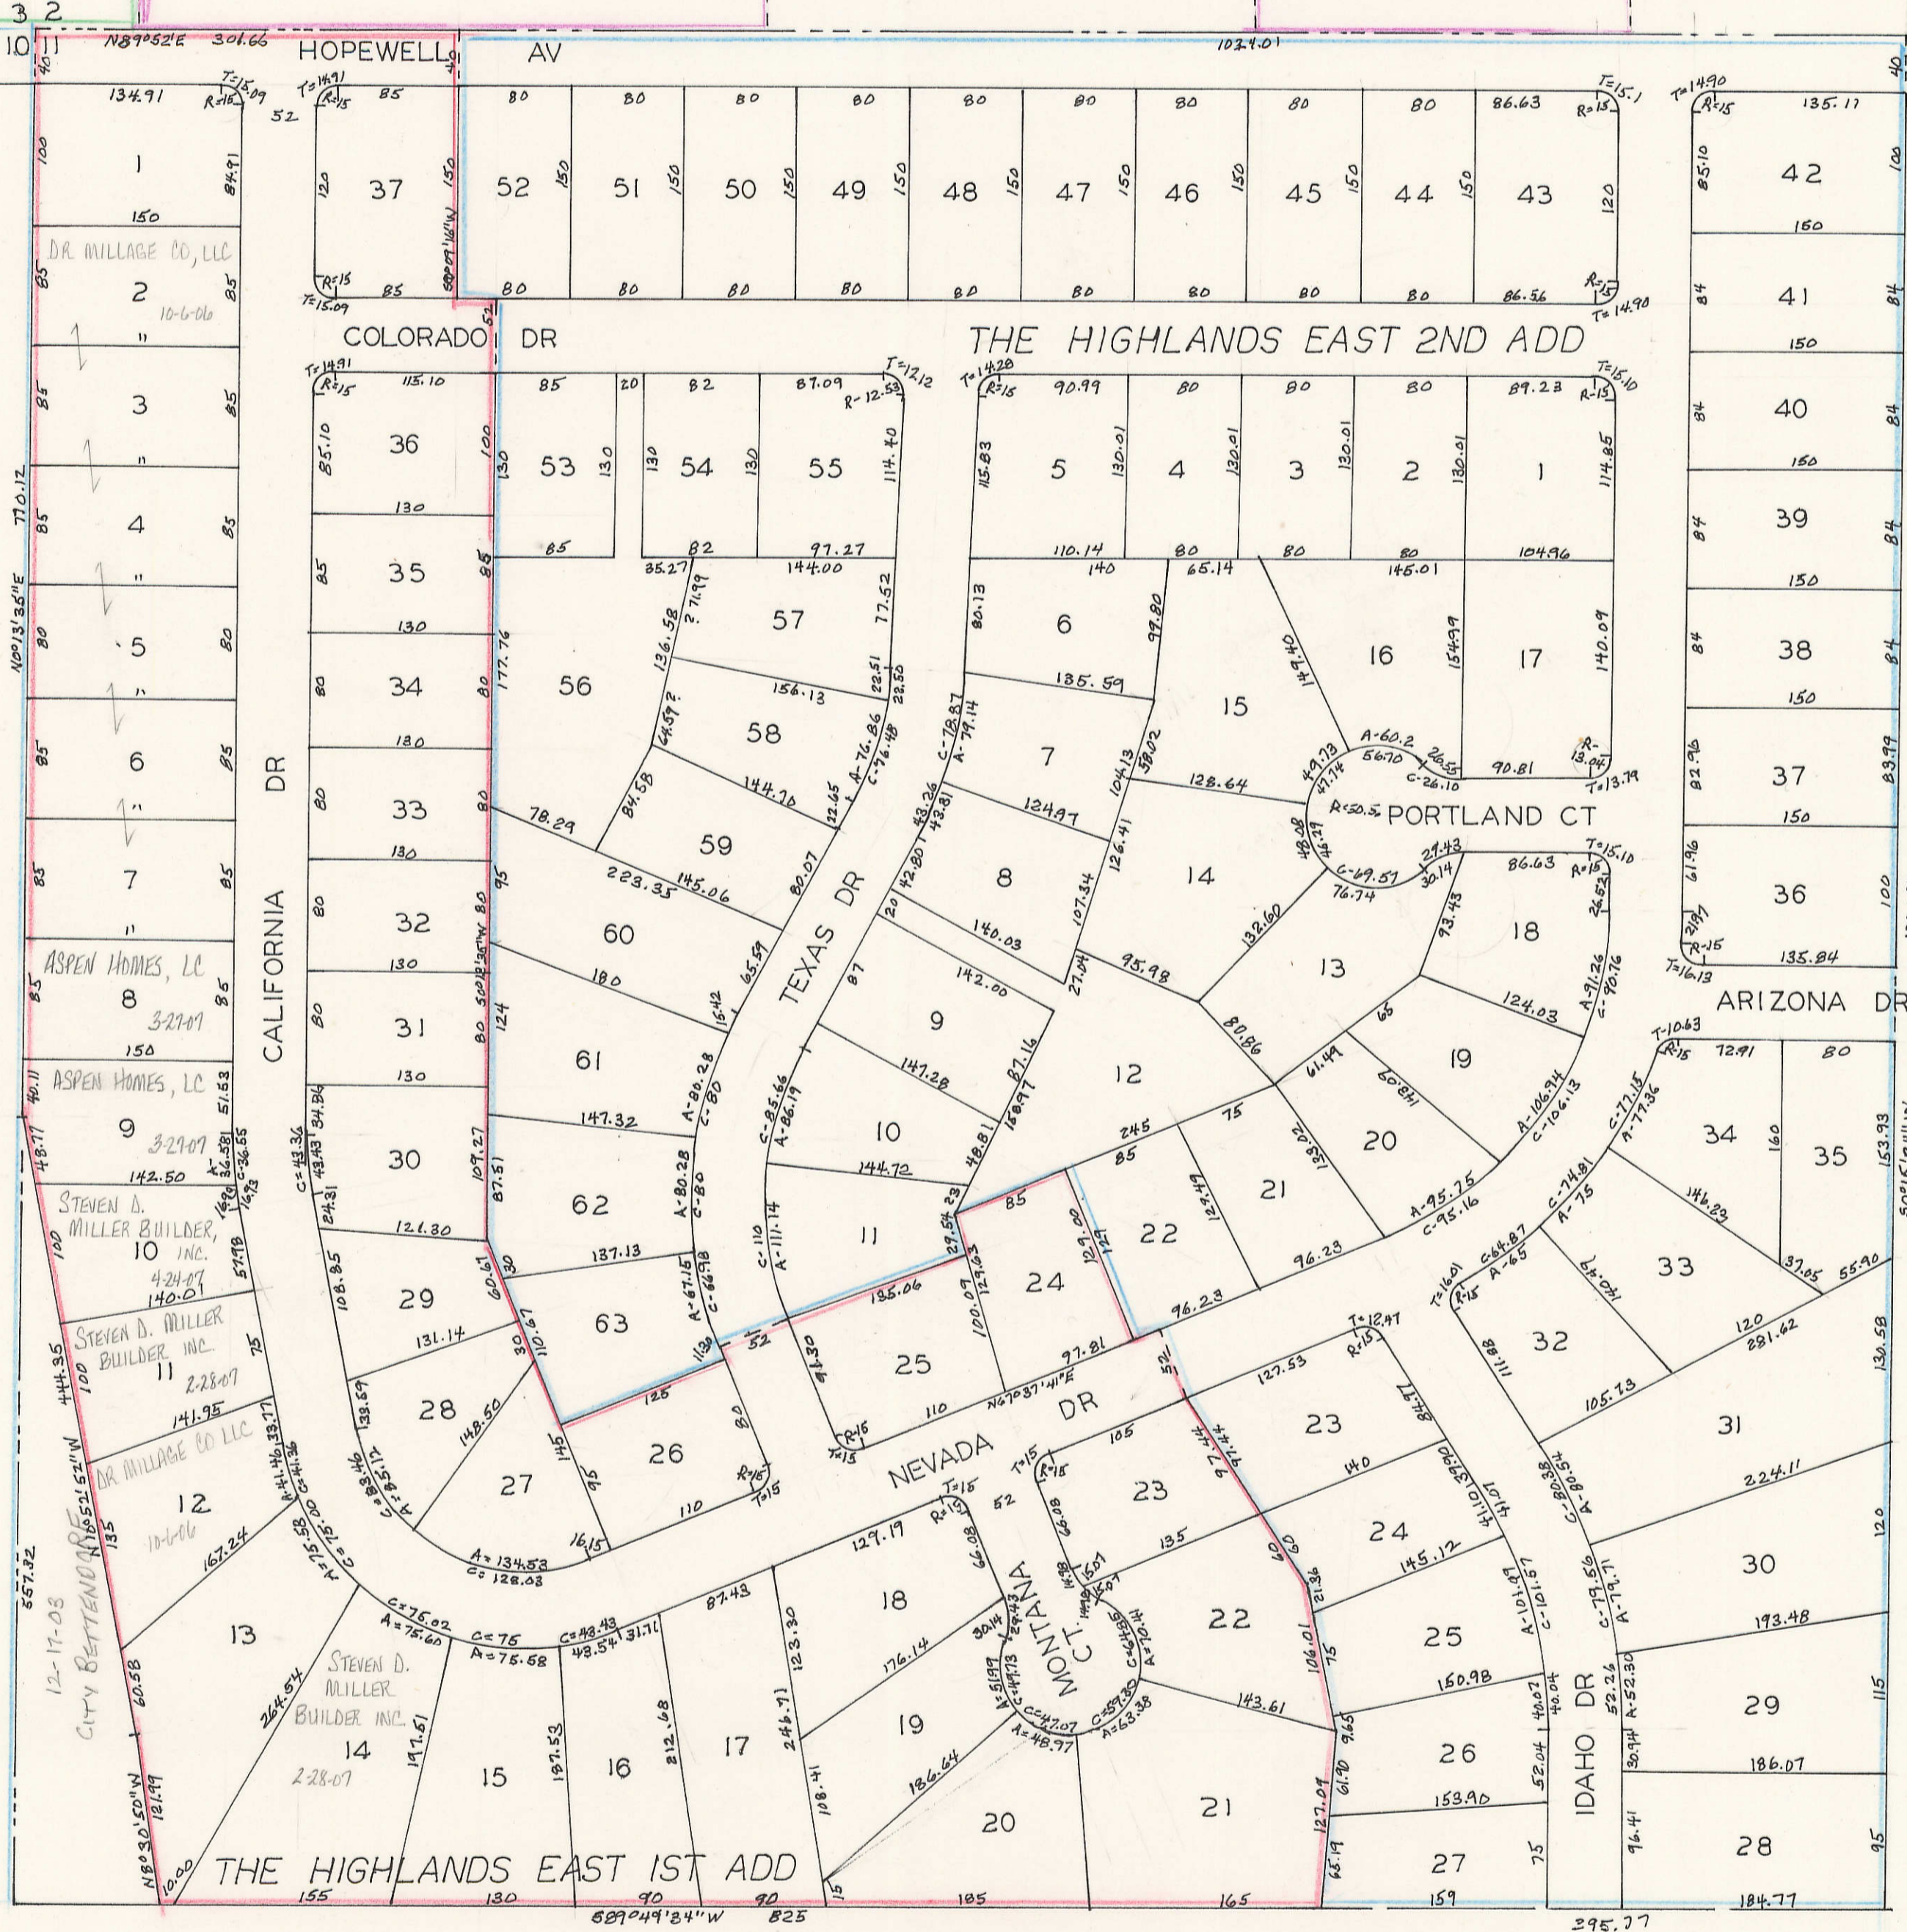

WHISPERING HILL DR

NW 1/4, NW 1/4 SEC. 11-78-4  
SCALE: 1" = 100'

SEC. 10

7

DIAL HIGHLANDS EAST LLC  
8-14-05