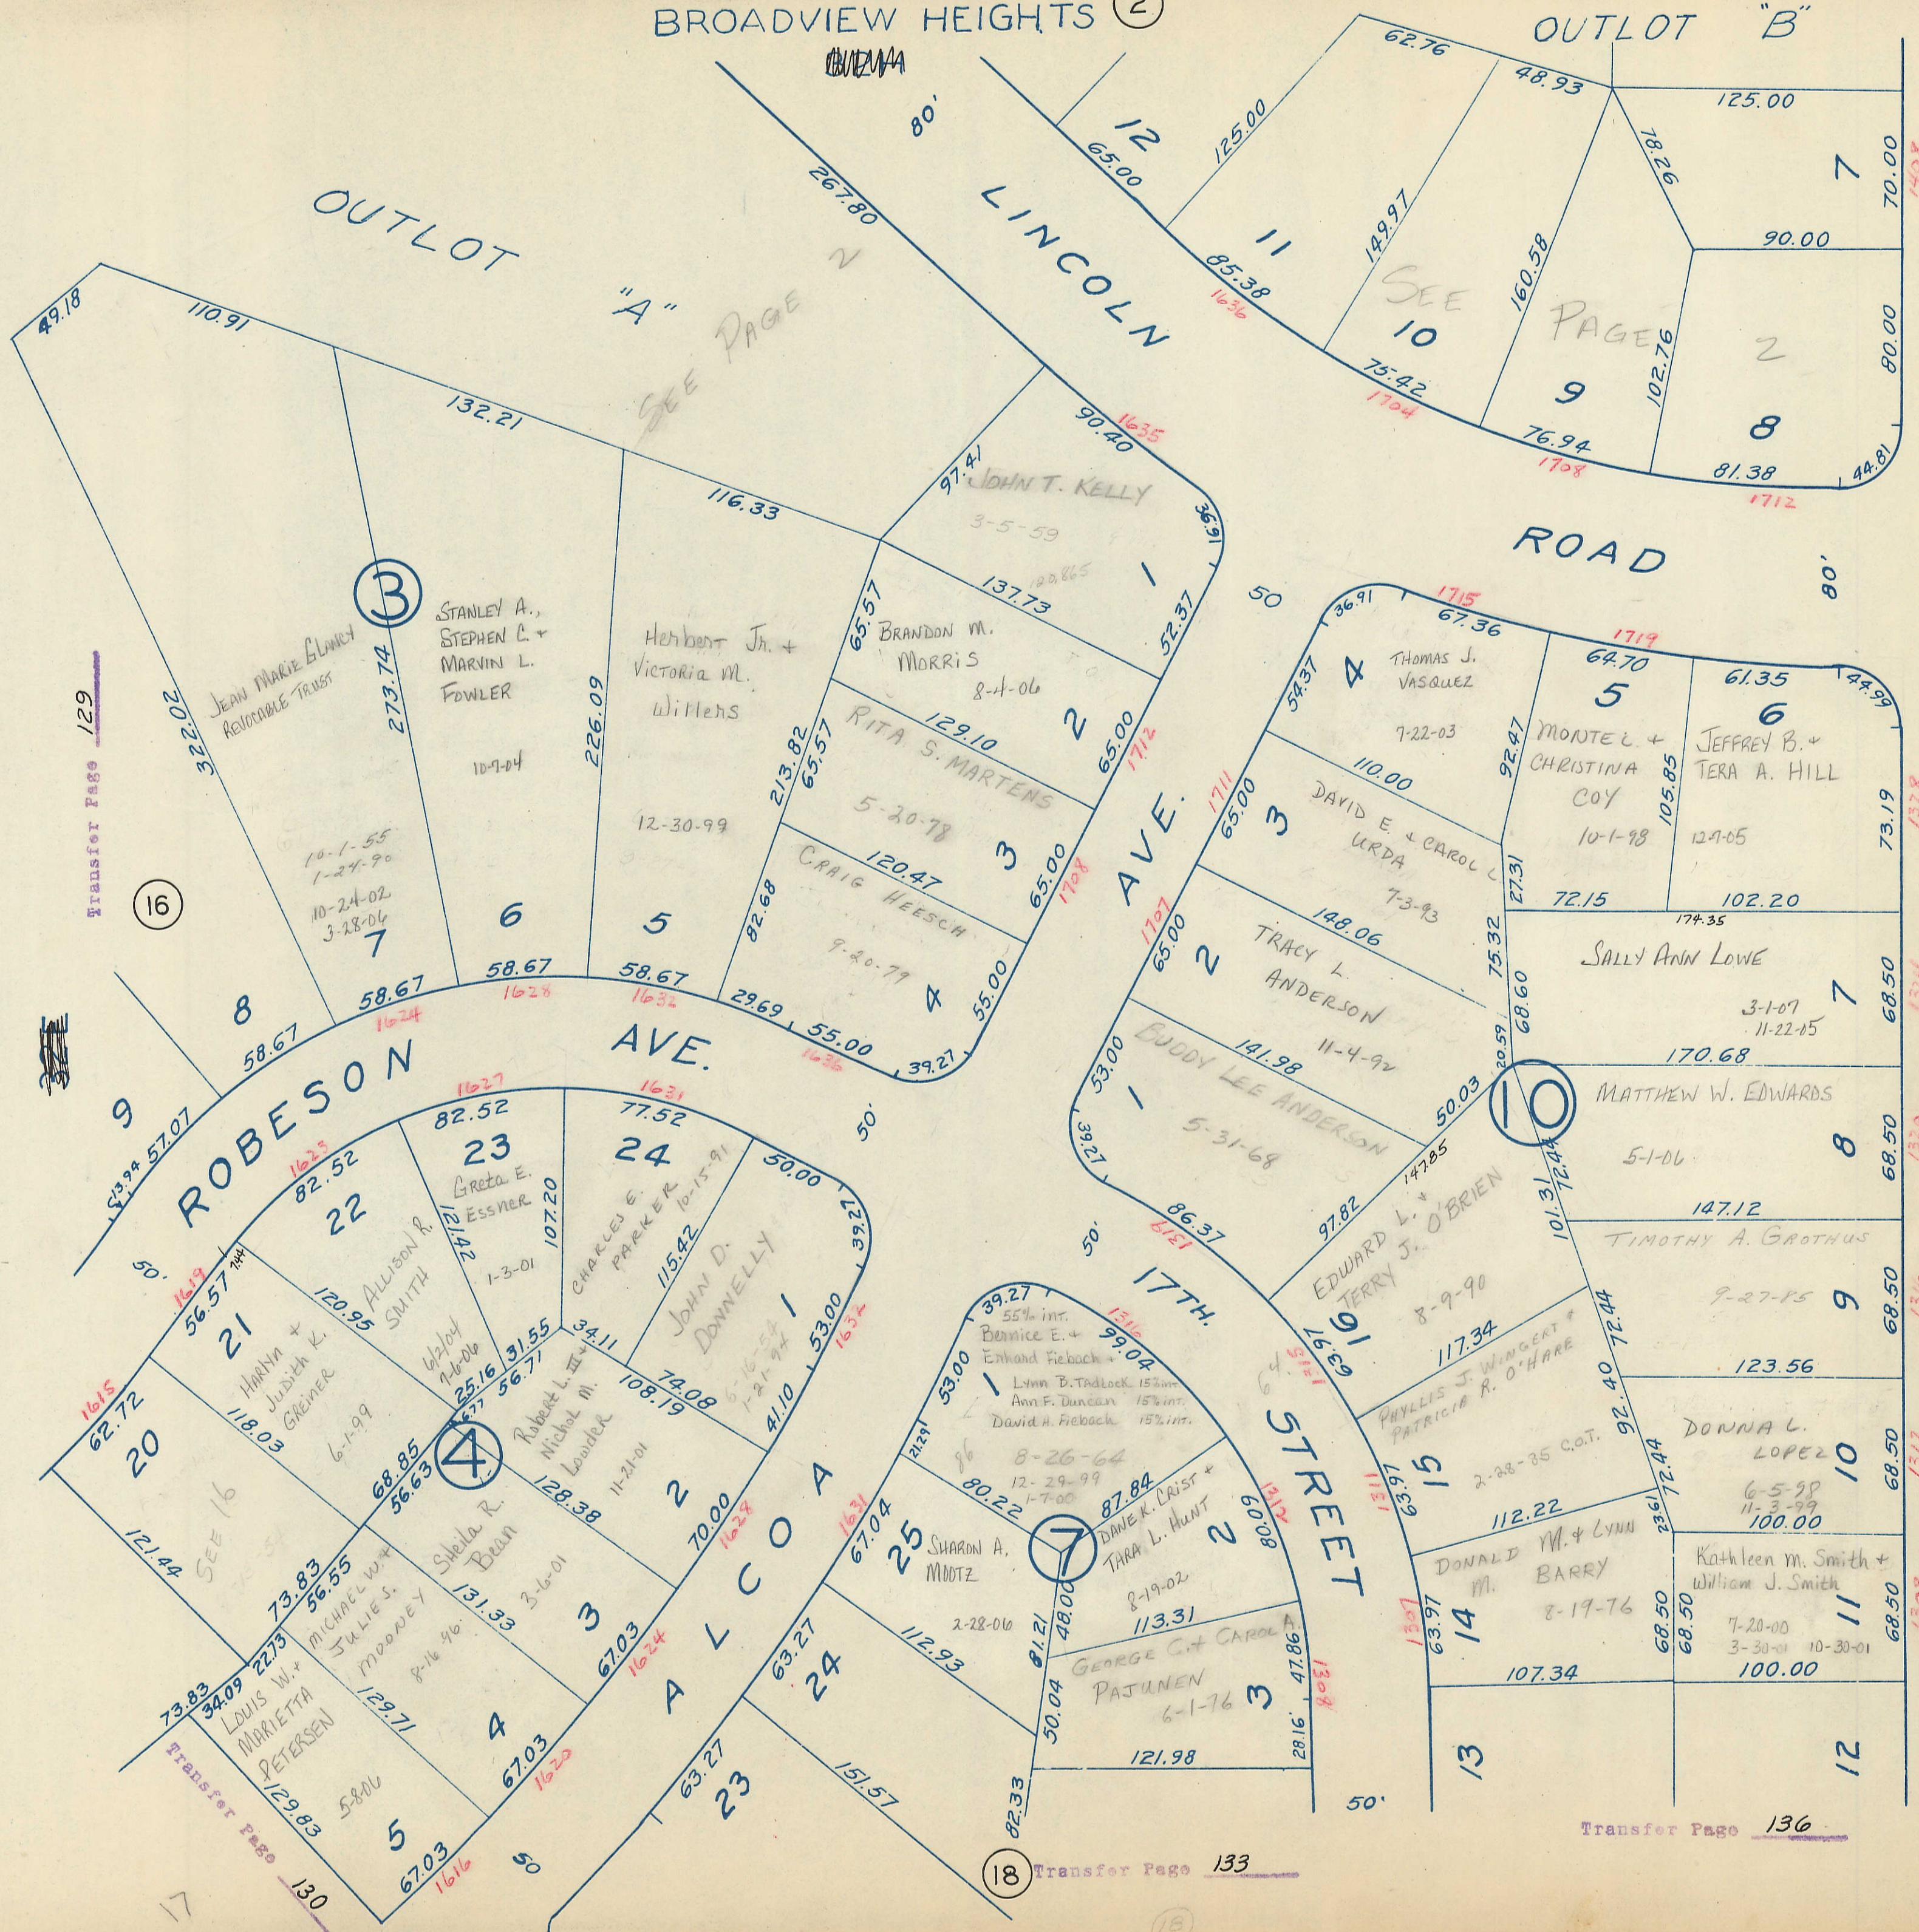

BROADVIEW HEIGHTS (2)

Transfer Page 129

(16)

(3)

STANLEY A.,
STEPHEN C. +
MARVIN L.
FOWLER

SEE PAGE 2
"A"

LINCOLN

OUTLOT "B"

15

STREET

(14)

EIGHTEENTH

66'

ROBESON
AVE.

AVE.

AVE.

17TH

STREET

Transfer Page 136

(18) Transfer Page 133

Transfer Page 130

17

(18)