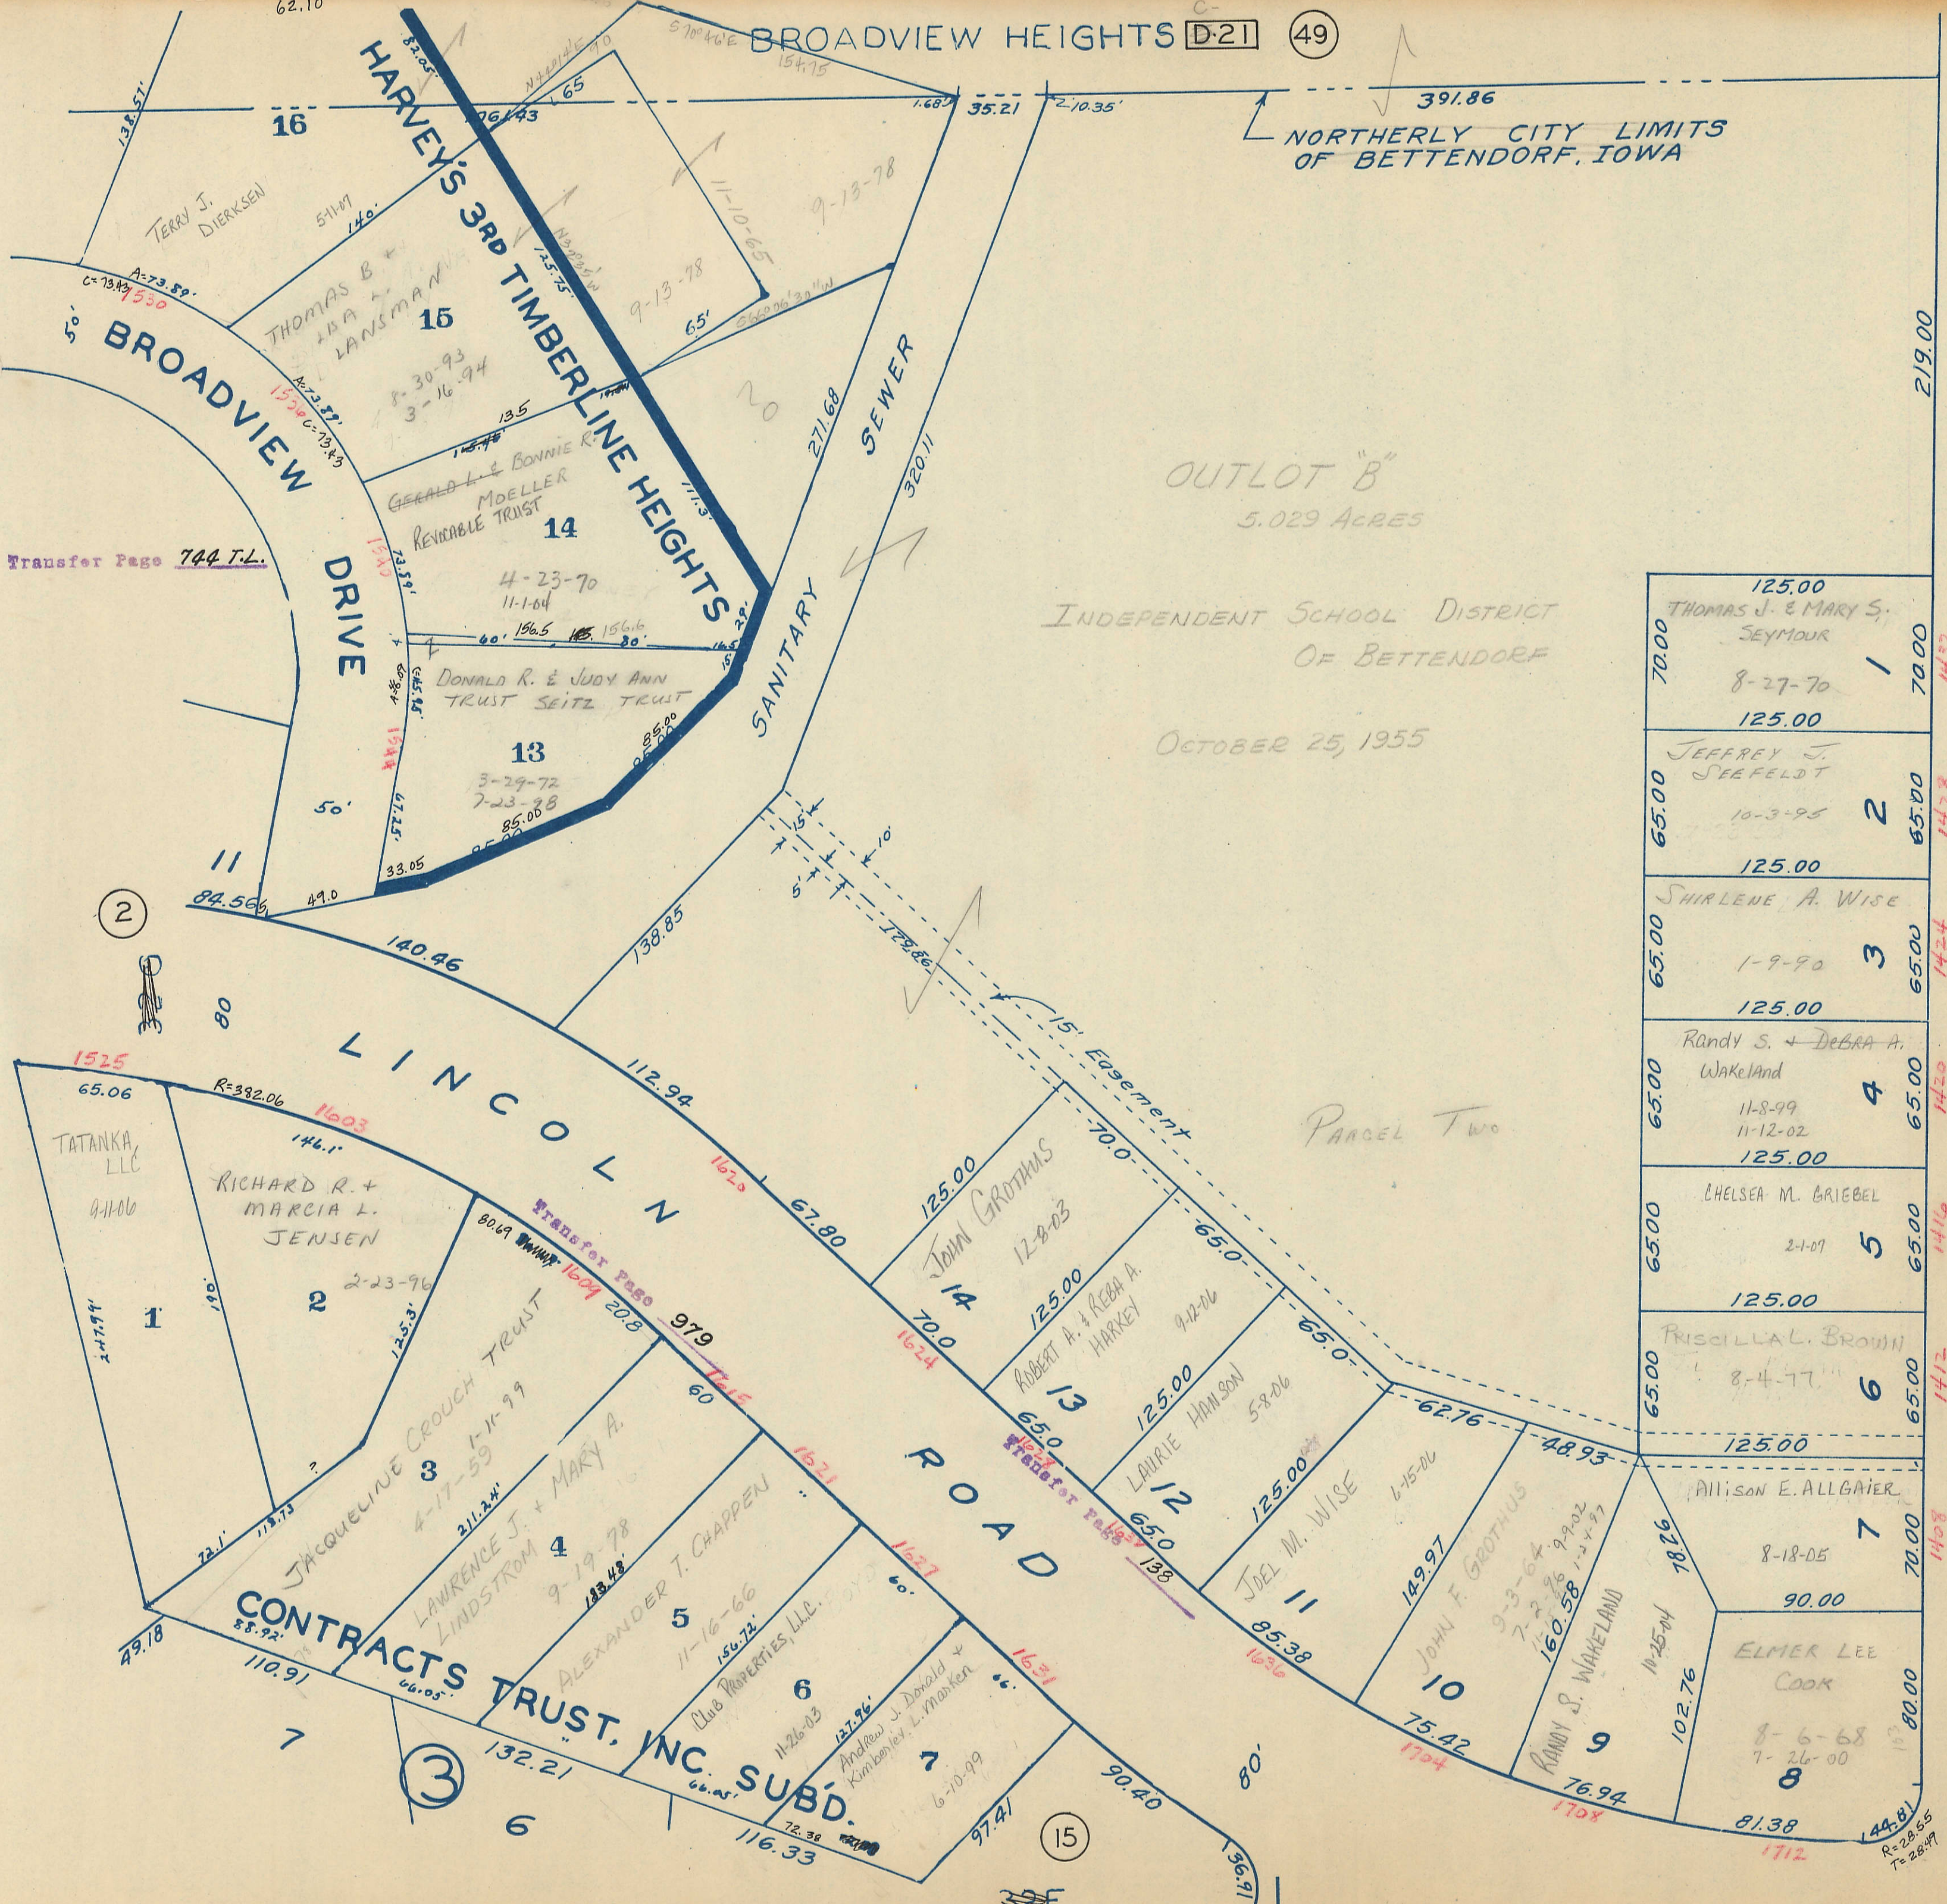

NORTHERLY CITY LIMITS OF BETTENDORF, IOWA

OUTLOT "B"
5.029 ACRES

INDEPENDENT SCHOOL DISTRICT OF BETTENDORF

OCTOBER 25, 1955

STREET

EIGHTEENTH

70.00	125.00	THOMAS J. & MARY S. SEYMOUR	8-27-70	1	70.00
65.00	125.00	JEFFREY J. SEEFELDT	10-3-95	2	65.00
65.00	125.00	SHIRLENE A. WISE	1-9-90	3	65.00
65.00	125.00	Randy S. + Debra A. Wakeland	11-8-99 11-12-02	4	65.00
65.00	125.00	CHELSEA M. GRIEBEL	2-1-07	5	65.00
65.00	125.00	PRISCILLA L. BROWN	8-4-77	6	65.00
70.00	125.00	ALLISON E. ALLGAIER	8-18-05	7	70.00
80.00	125.00	ELMER LEE COOK	8-6-68 7-26-00	8	80.00

1432
1428
1424
1420
1416
1412
1408

R=28.65
T=28.49