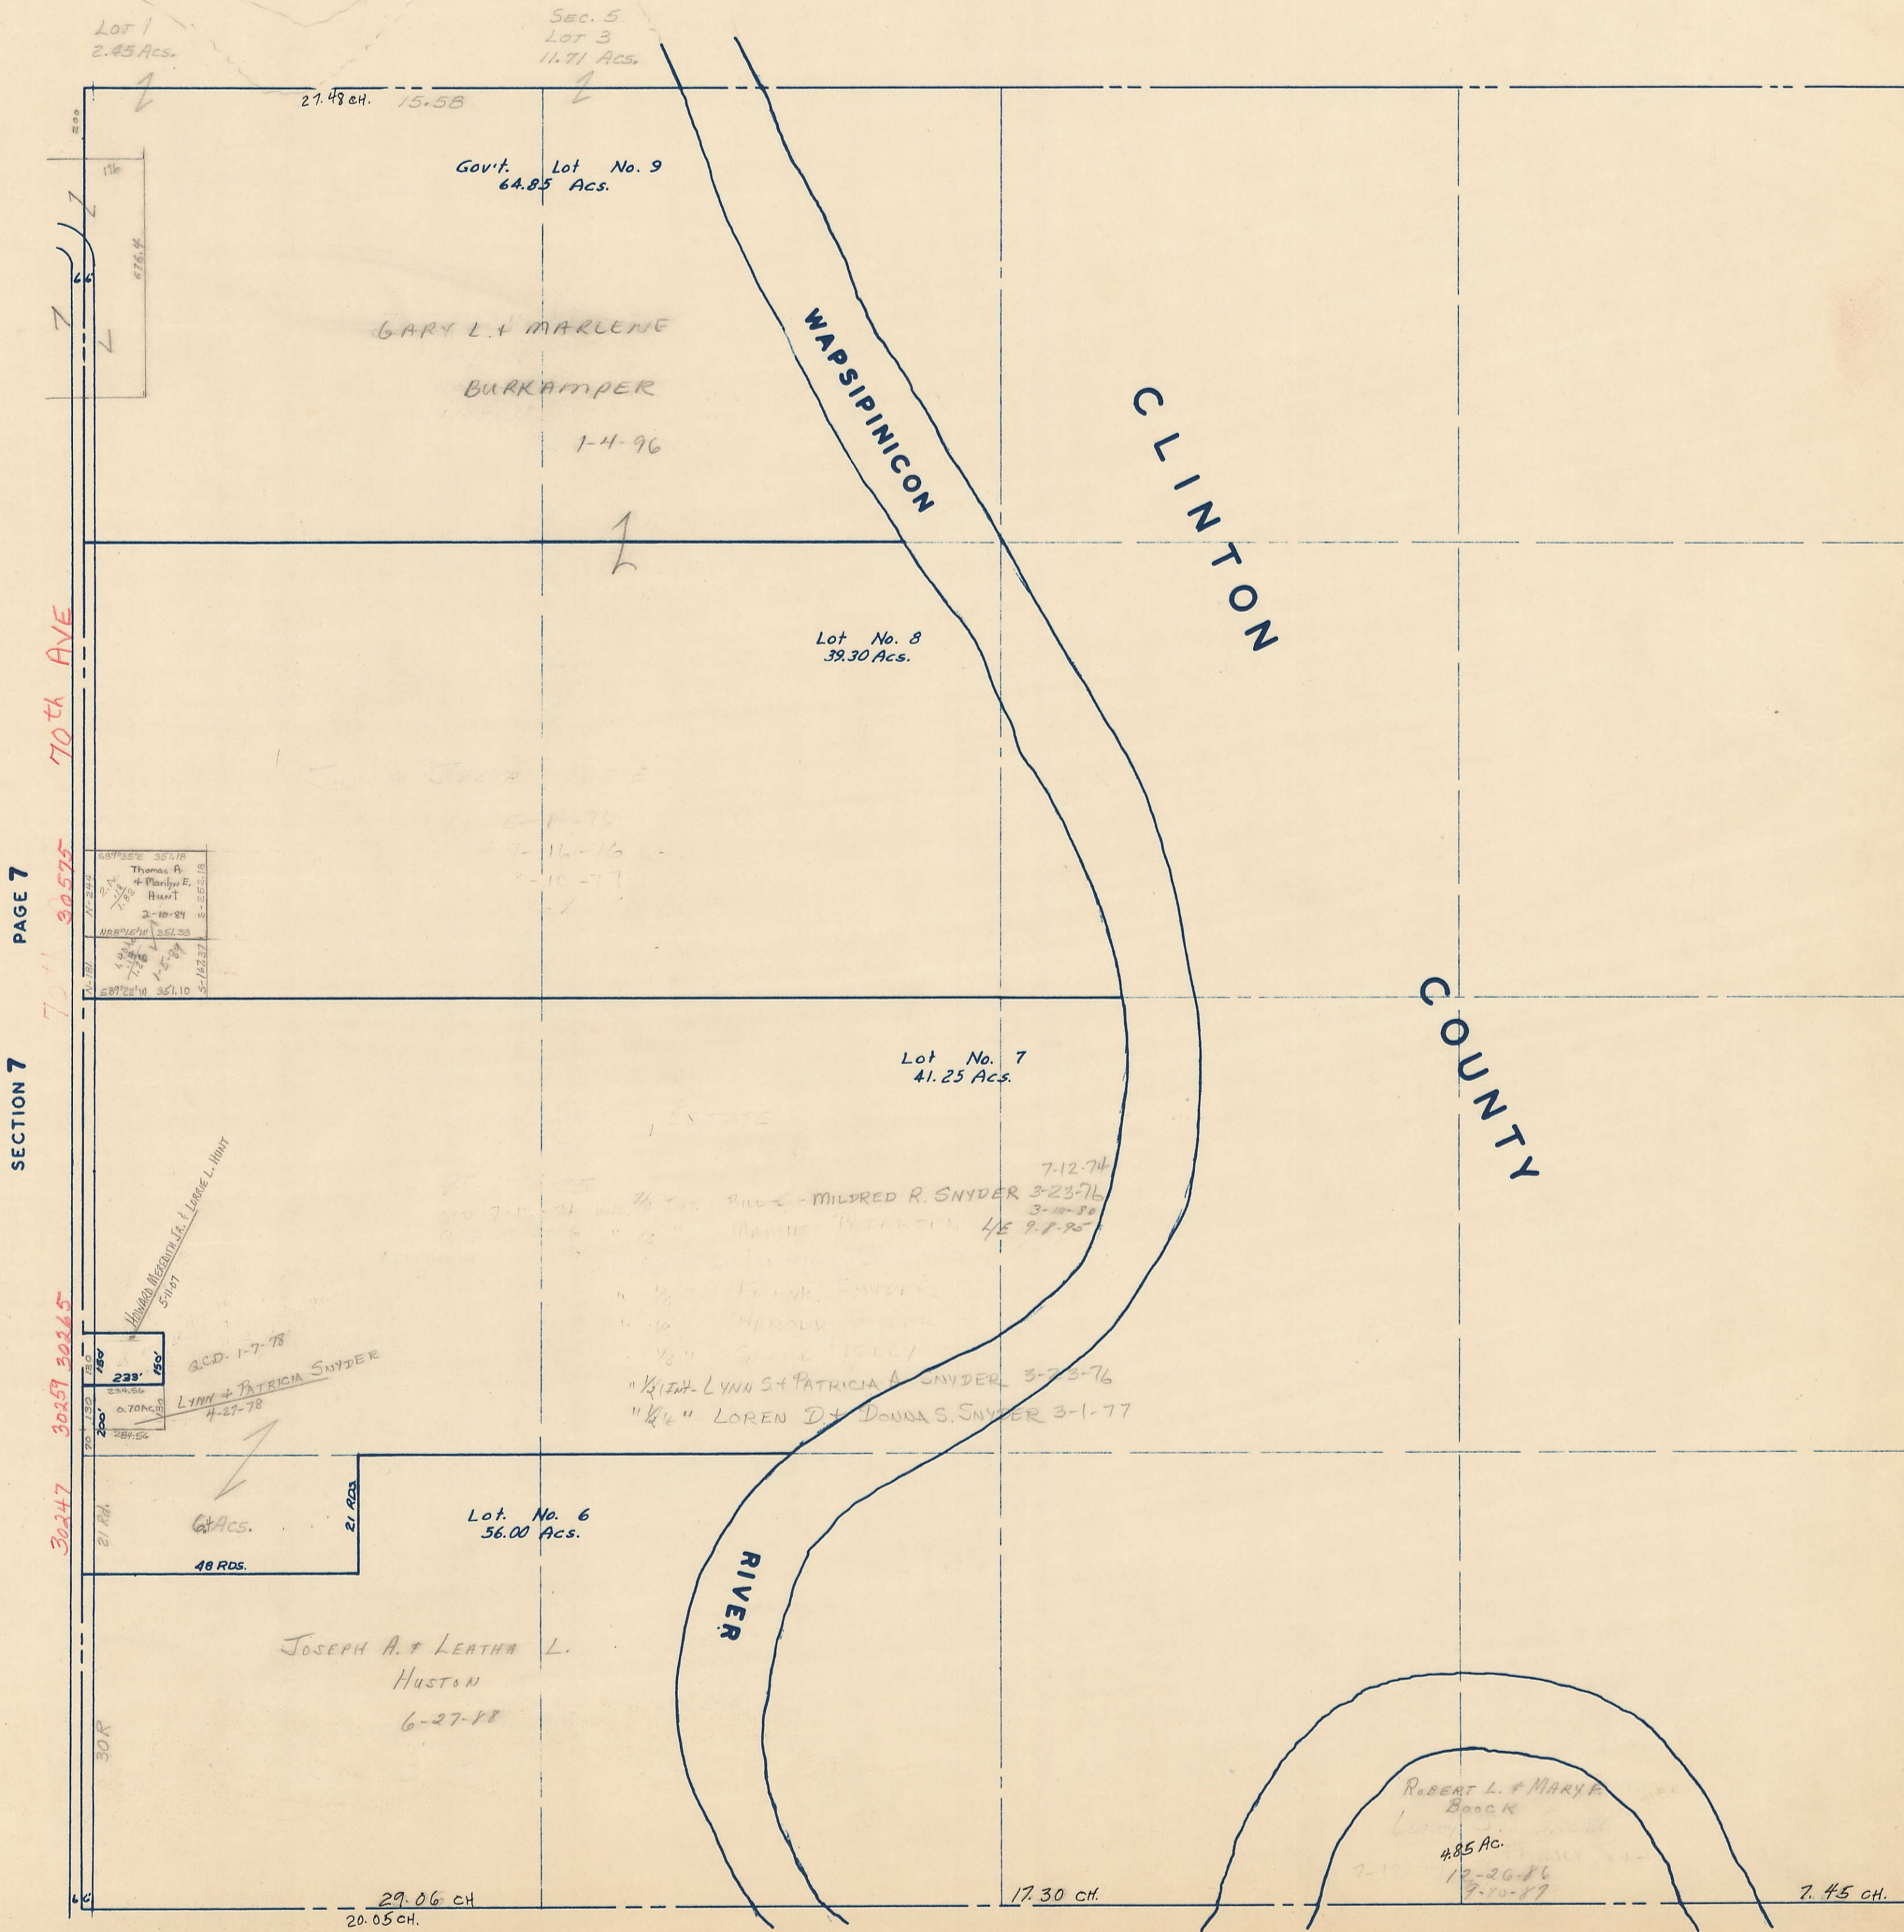

SECTION 8
TOWNSHIP 80 NORTH, RANGE 2 EAST,
5TH PRINCIPAL MERIDIAN
ALLENS GROVE TOWNSHIP
SCOTT COUNTY, IOWA

TRANSFER PAGE 5

SCALE: 1 INCH = 330 FEET

SECTION 5 PAGE 5

SECTION 7 PAGE 7

SECTION PAGE

SECTION 17 PAGE 17