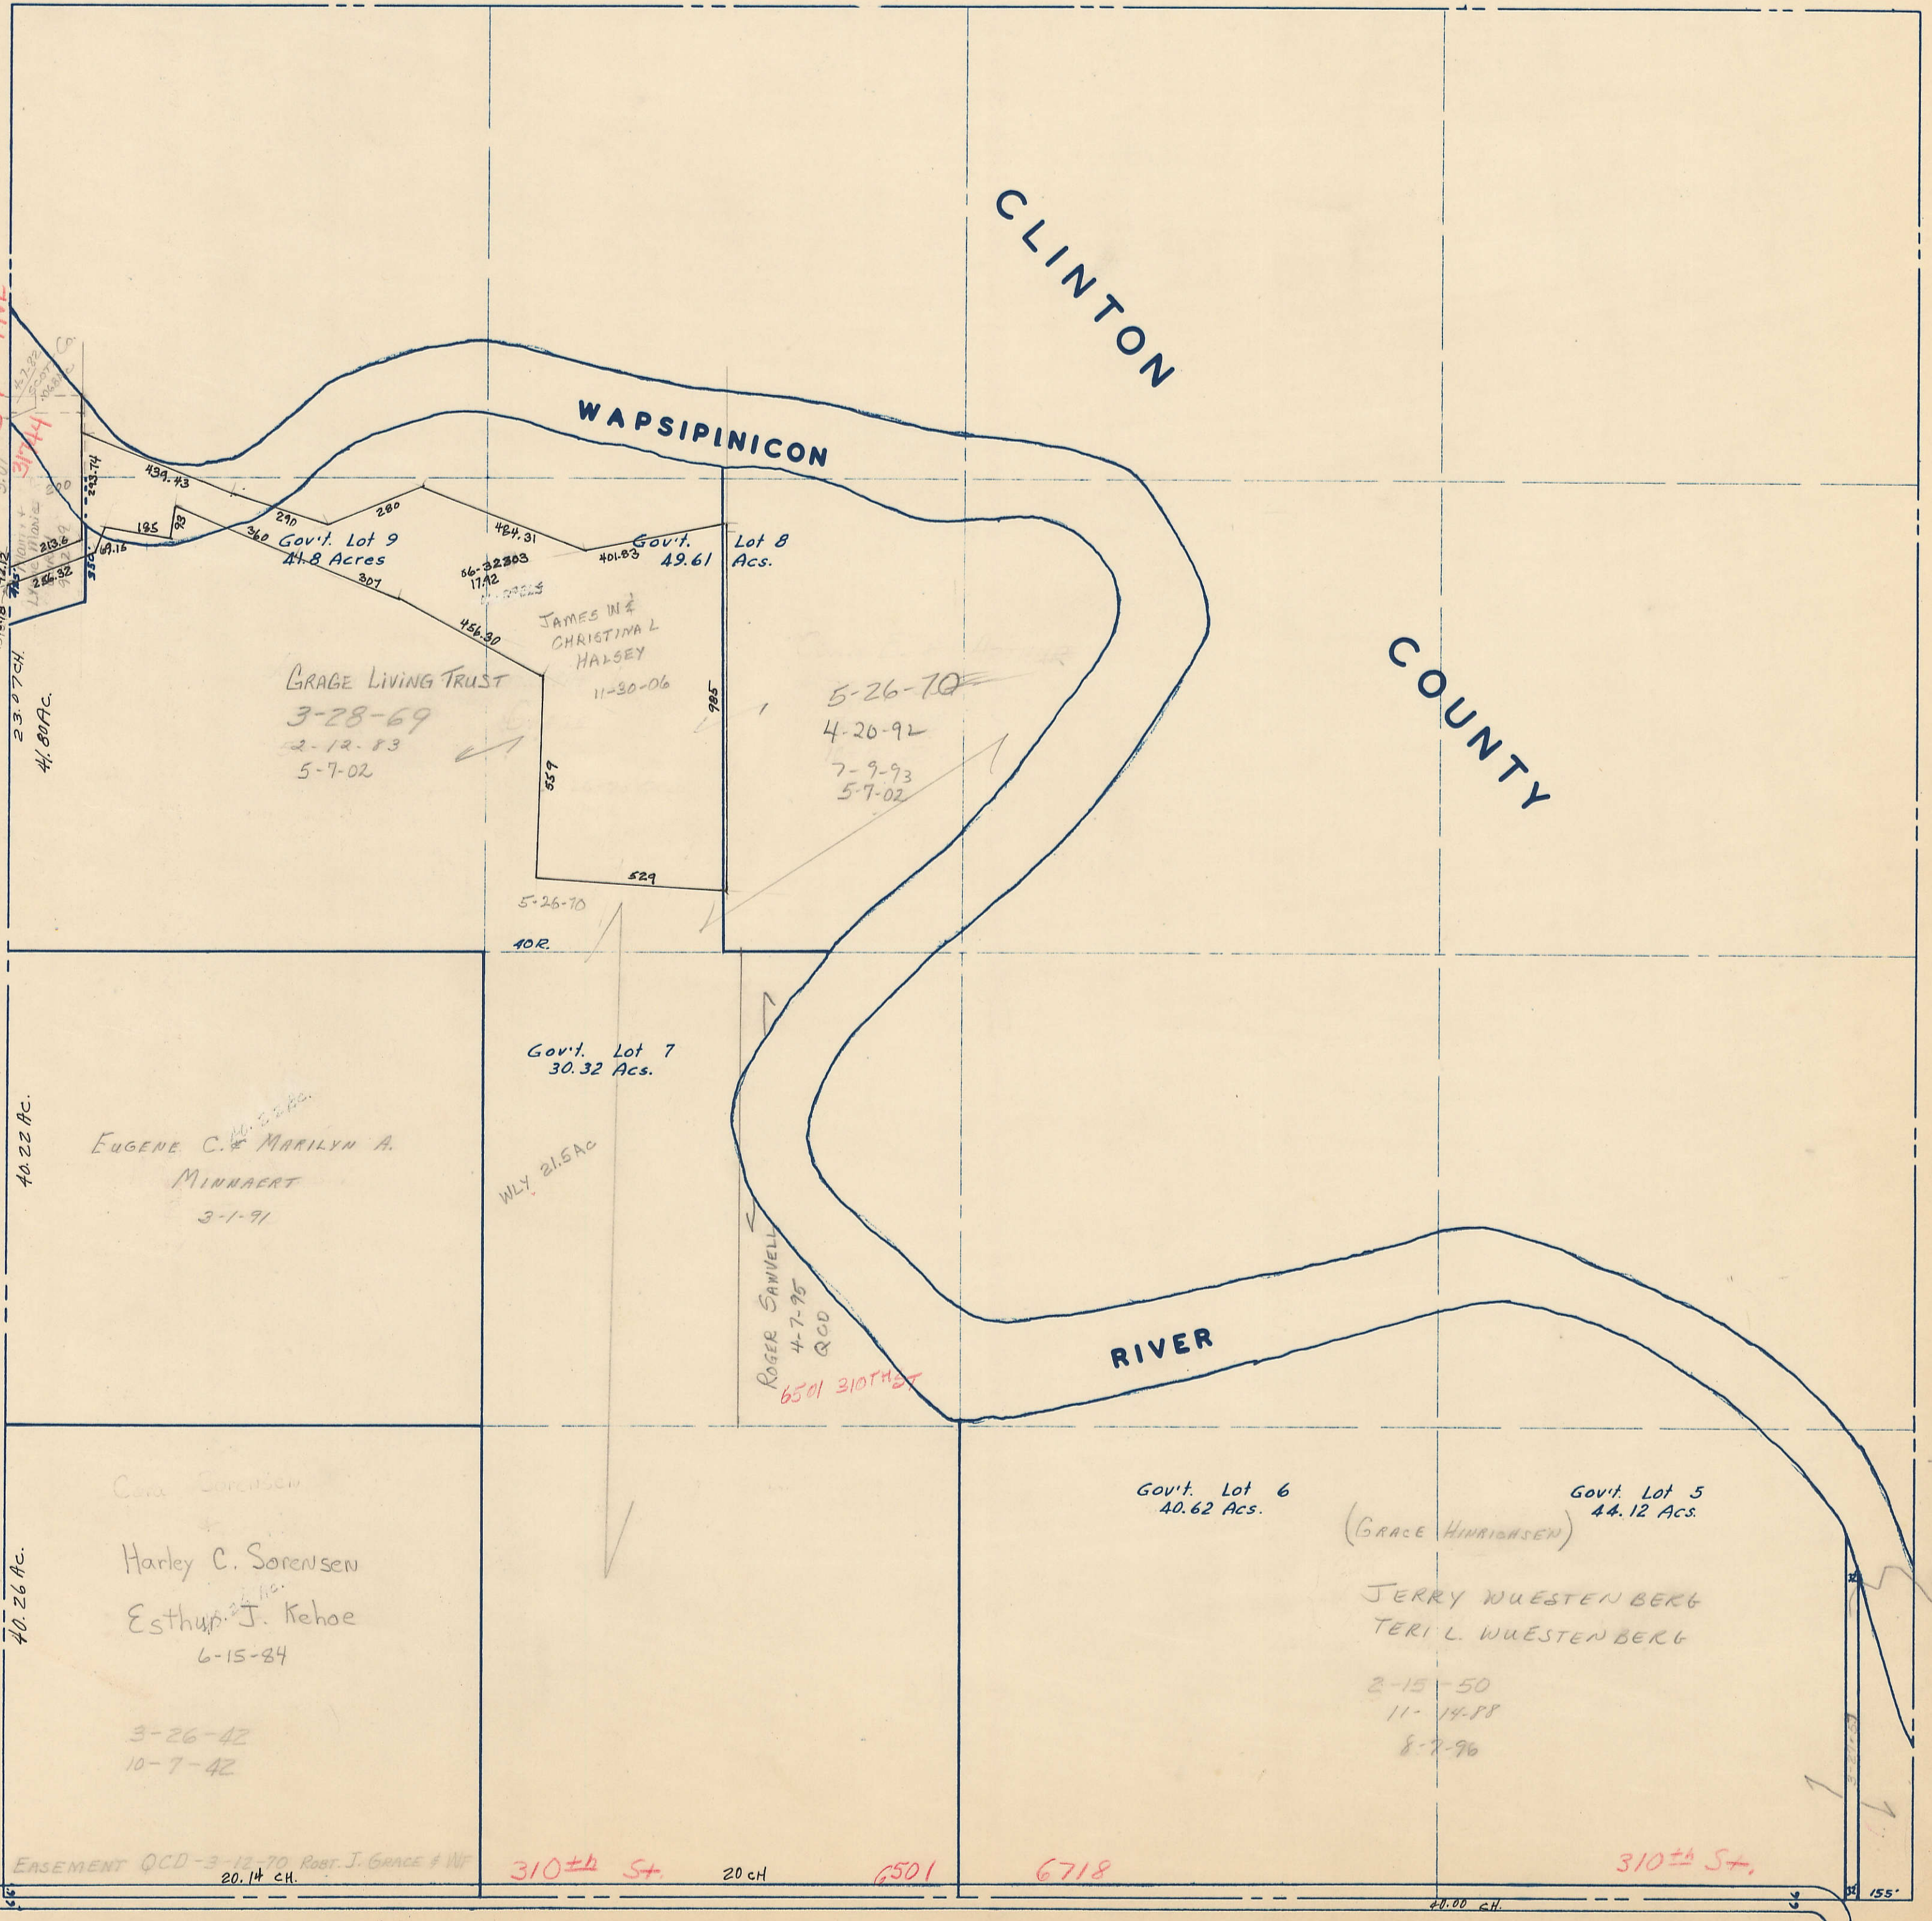

SECTION 6
TOWNSHIP 80 NORTH, RANGE 2 EAST,
5TH PRINCIPAL MERIDIAN
ALLENS GROVE TOWNSHIP
SCOTT COUNTY, IOWA

TRANSFER PAGE 3

SCALE: 1 INCH = 330 FEET

SECTION PAGE

PAGE LIBERTY TWP.

SECTION 1

PAGE 5

SECTION 5