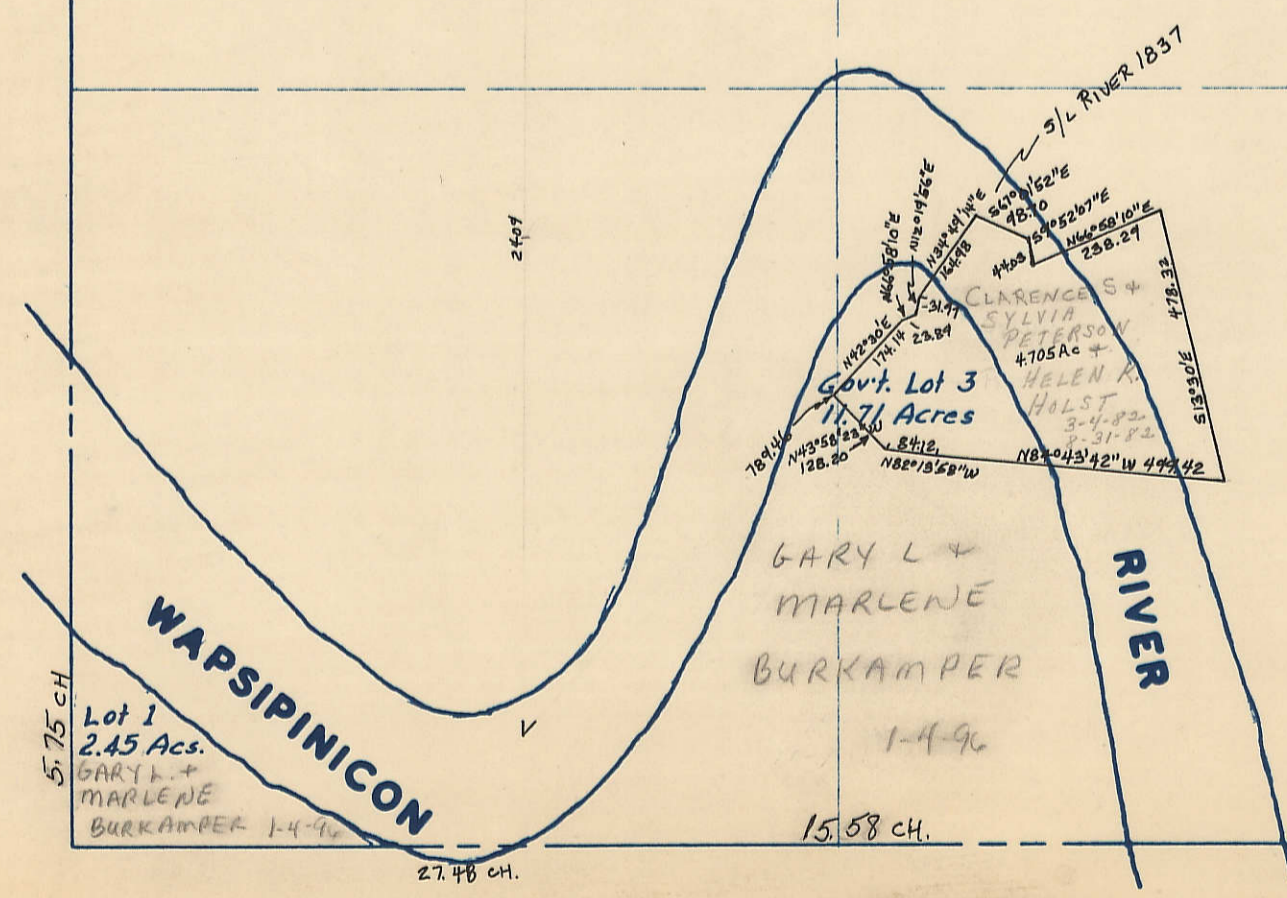

SECTION 5
TOWNSHIP 80 NORTH, RANGE 2 EAST,
5TH PRINCIPAL MERIDIAN
ALLENS GROVE TOWNSHIP
SCOTT COUNTY, IOWA

SCALE: 1 INCH = 330 FEET

TRANSFER PAGE 2

SECTION PAGE

SECTION 6 PAGE 6

SECTION PAGE

CLINTON

COUNTY