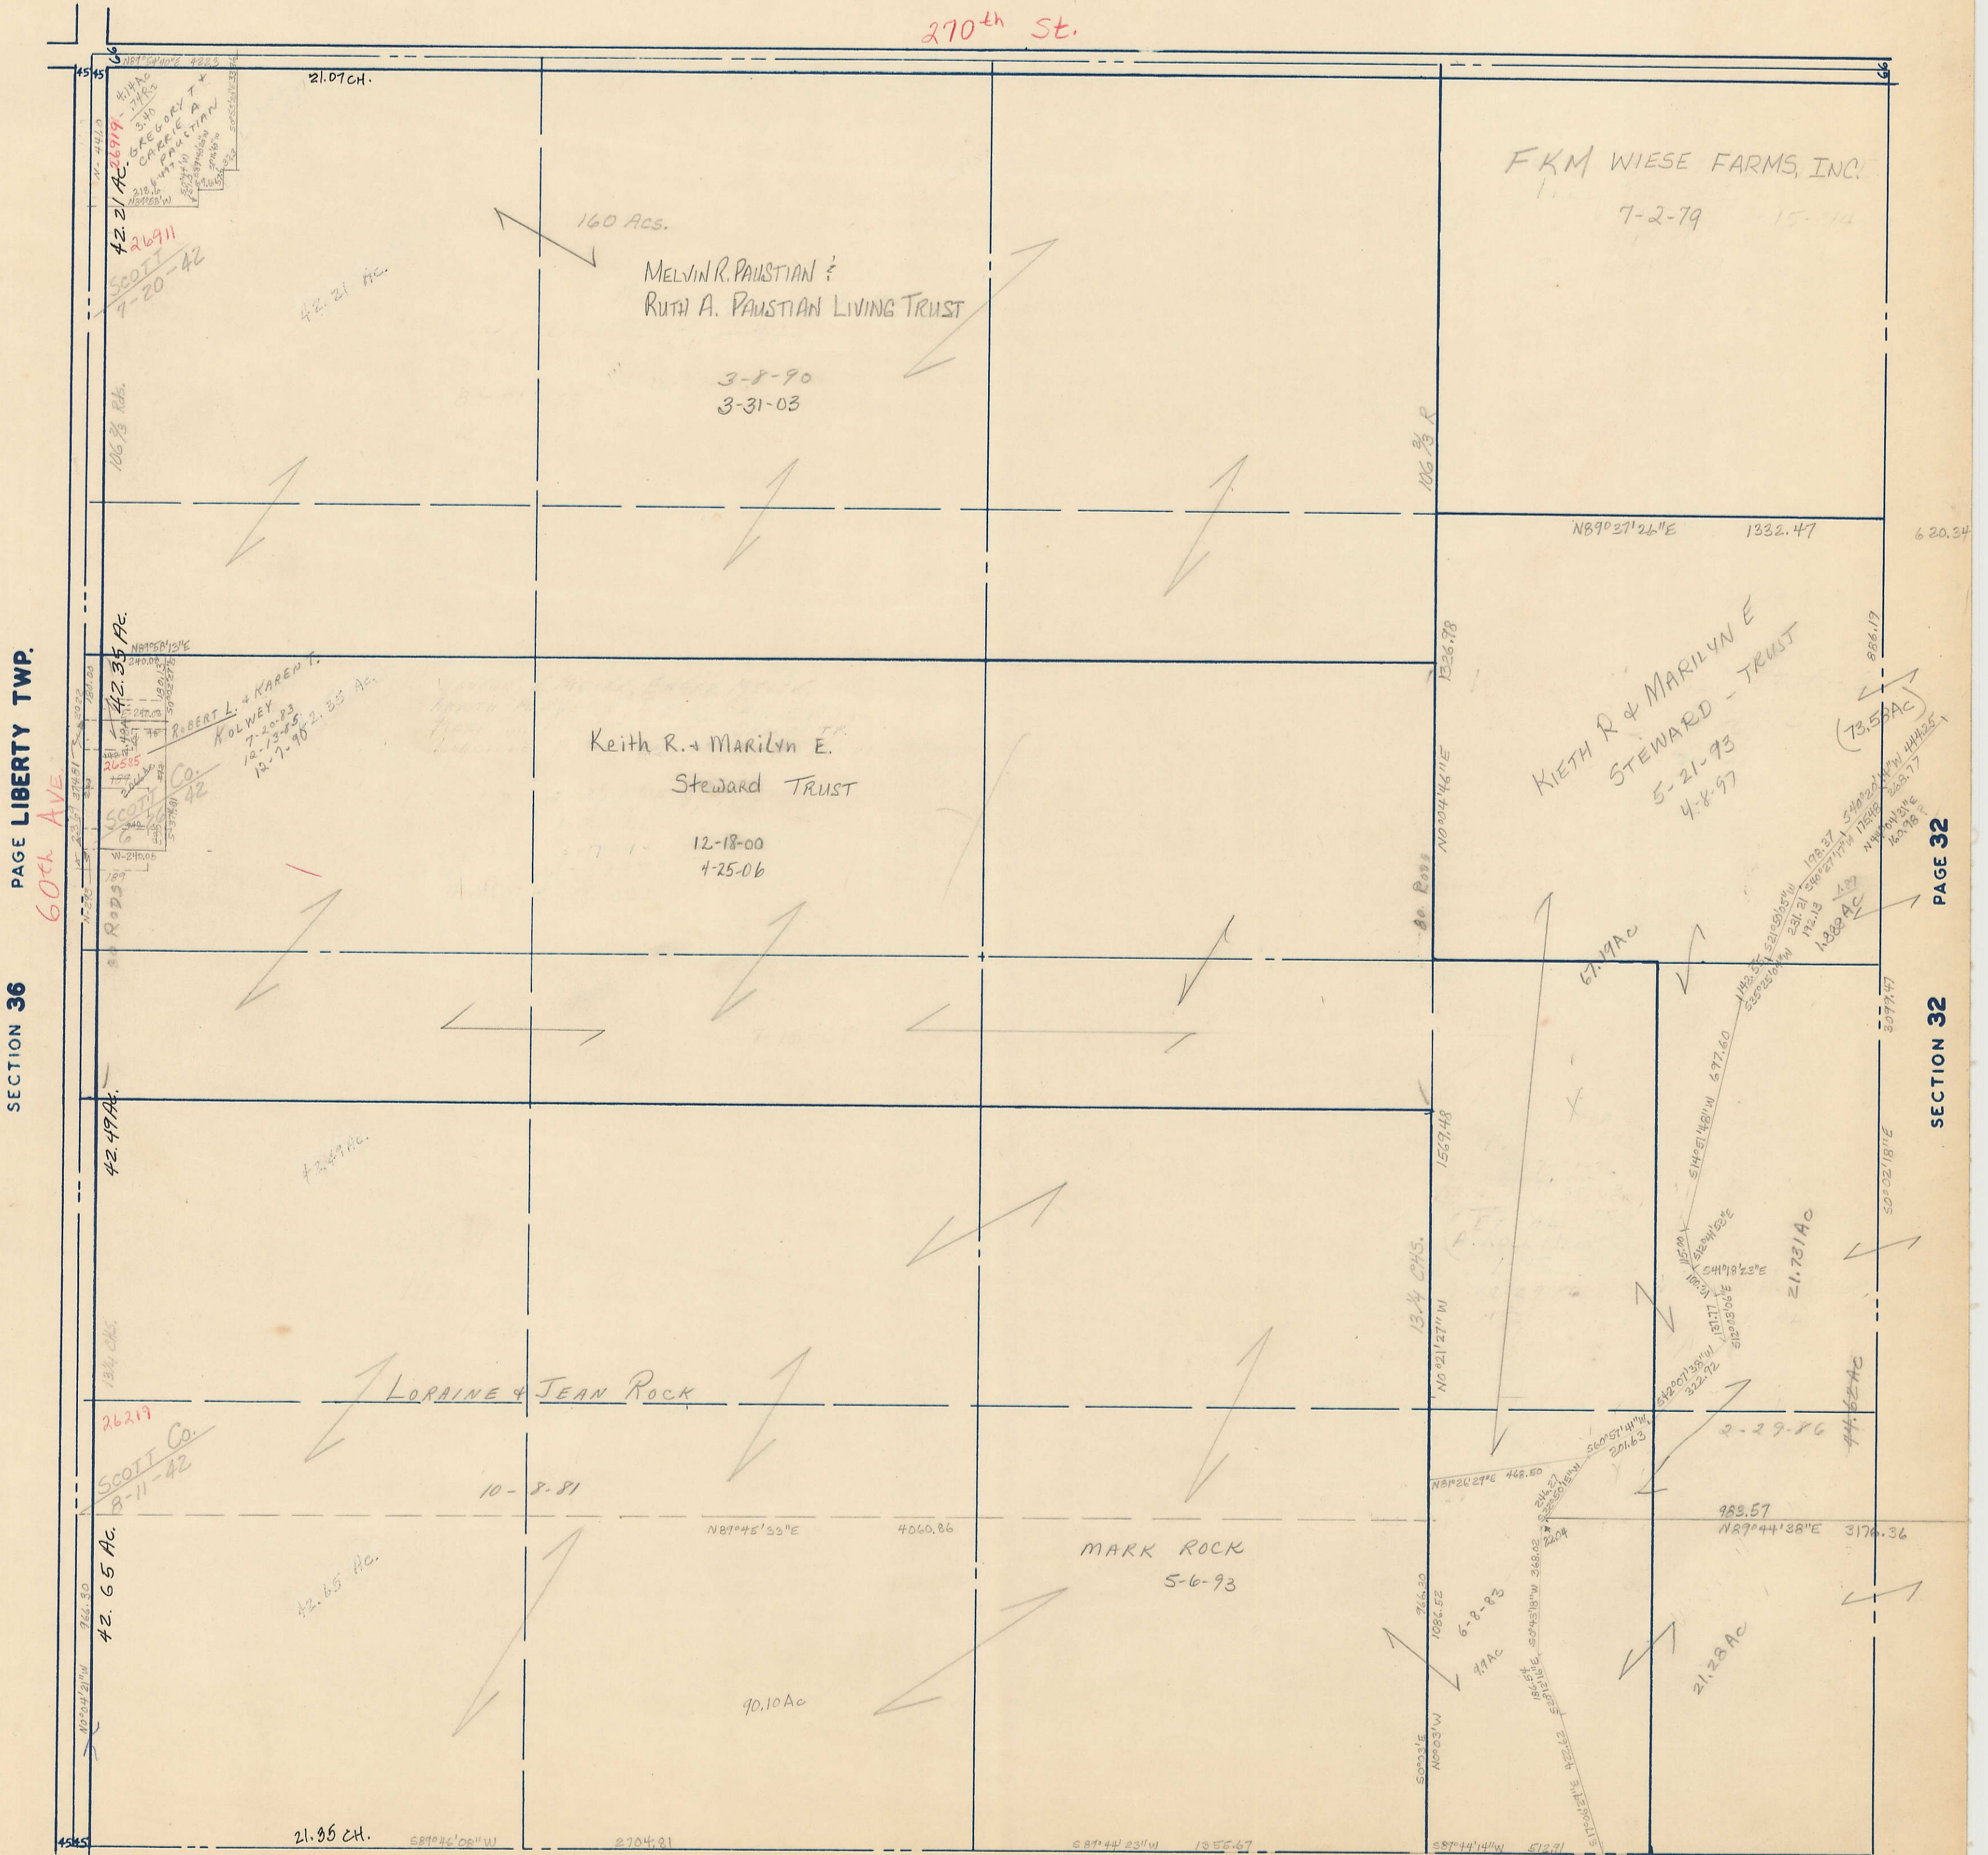

SECTION 31  
TOWNSHIP 80 NORTH, RANGE 2 EAST,  
5<sup>TH</sup> PRINCIPAL MERIDIAN  
ALLENS GROVE TOWNSHIP  
SCOTT COUNTY, IOWA

SCALE : 1 INCH = 330 FEET

SECTION 30 PAGE 30

TRANSFER PAGE 26

270<sup>th</sup> St.

SECTION 36 PAGE LIBERTY TWP. 60<sup>th</sup> AVE

SECTION 32 PAGE 32