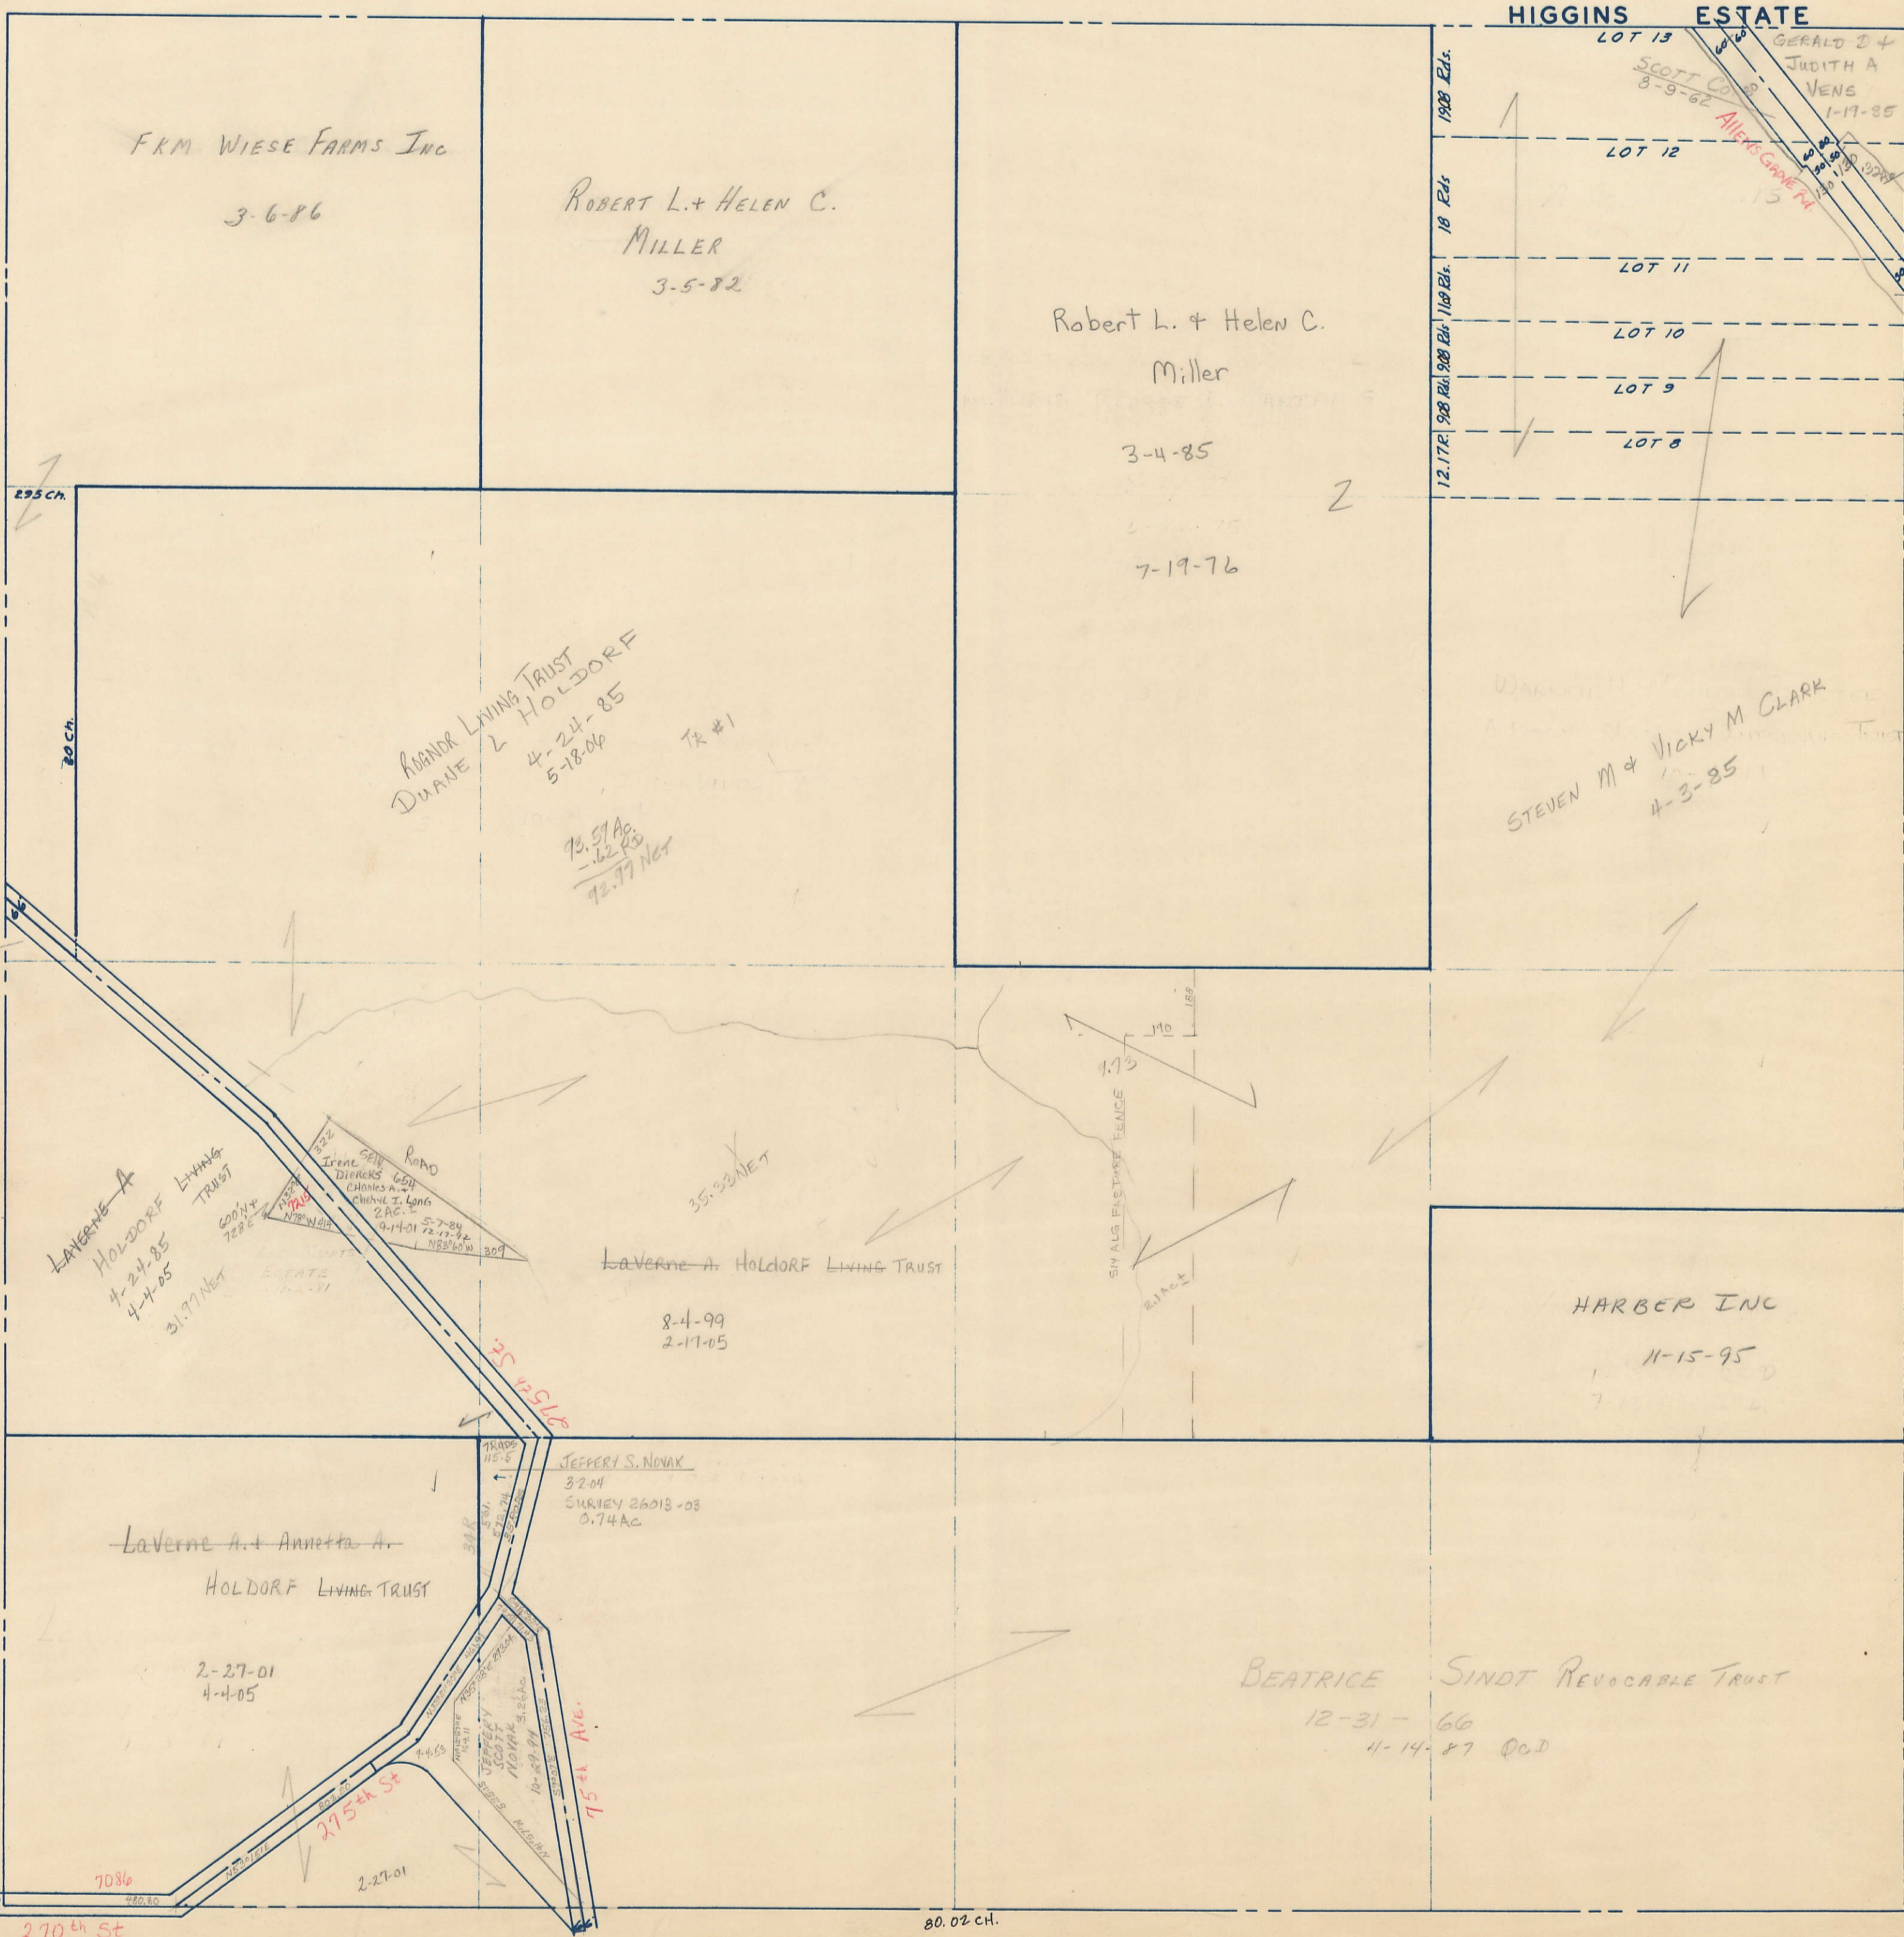

SECTION 29
TOWNSHIP 80 NORTH, RANGE 2 EAST,
5TH PRINCIPAL MERIDIAN
ALLENS GROVE TOWNSHIP
SCOTT COUNTY, IOWA

TRANSFER PAGE 24

SCALE : 1 INCH = 330 FEET

SECTION 20

PAGE 20

PAGE 30

SECTION 30

PAGE 28