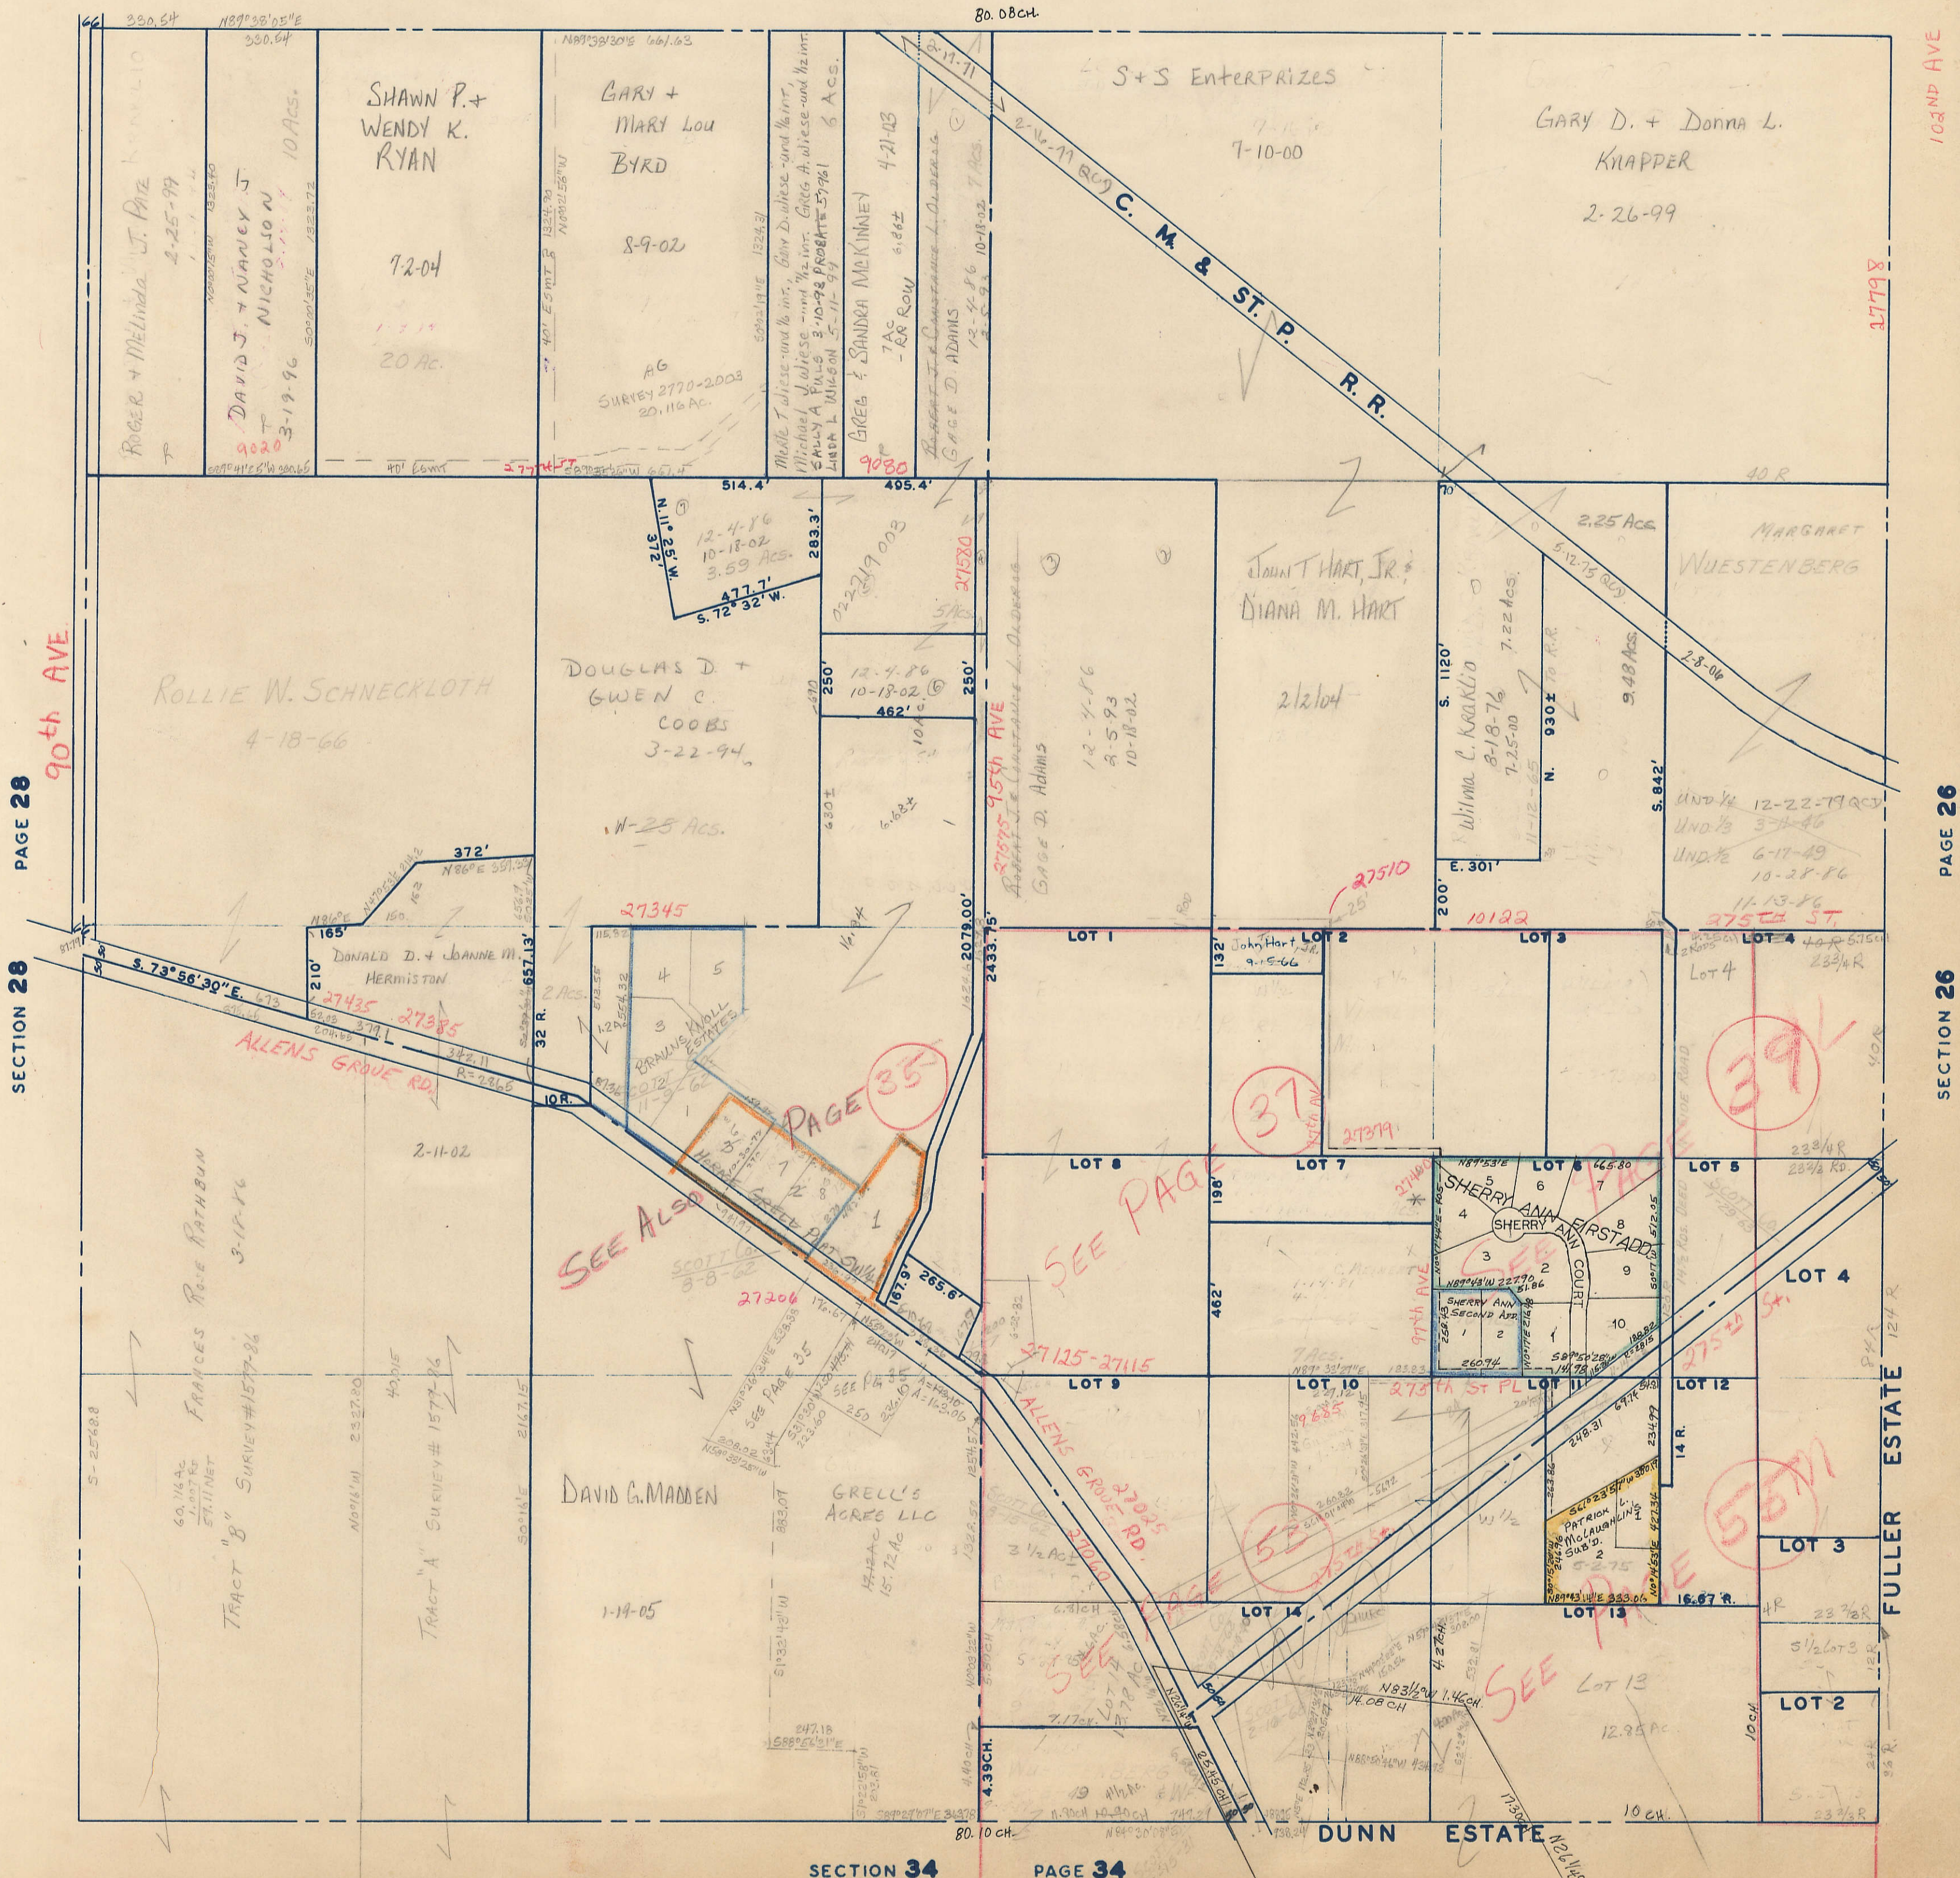

SECTION 27  
TOWNSHIP 80 NORTH, RANGE 2 EAST,  
5<sup>TH</sup> PRINCIPAL MERIDIAN  
ALLENS GROVE TOWNSHIP  
SCOTT COUNTY, IOWA

SCALE: 1 INCH = 330 FEET

TRANSFER PAGE 22

SECTION 22

PAGE 22

PAGE 28

SECTION 28

103RD AVE

PAGE 26

SECTION 26

FULLER ESTATE

SECTION 34

PAGE 34

DUNN ESTATE