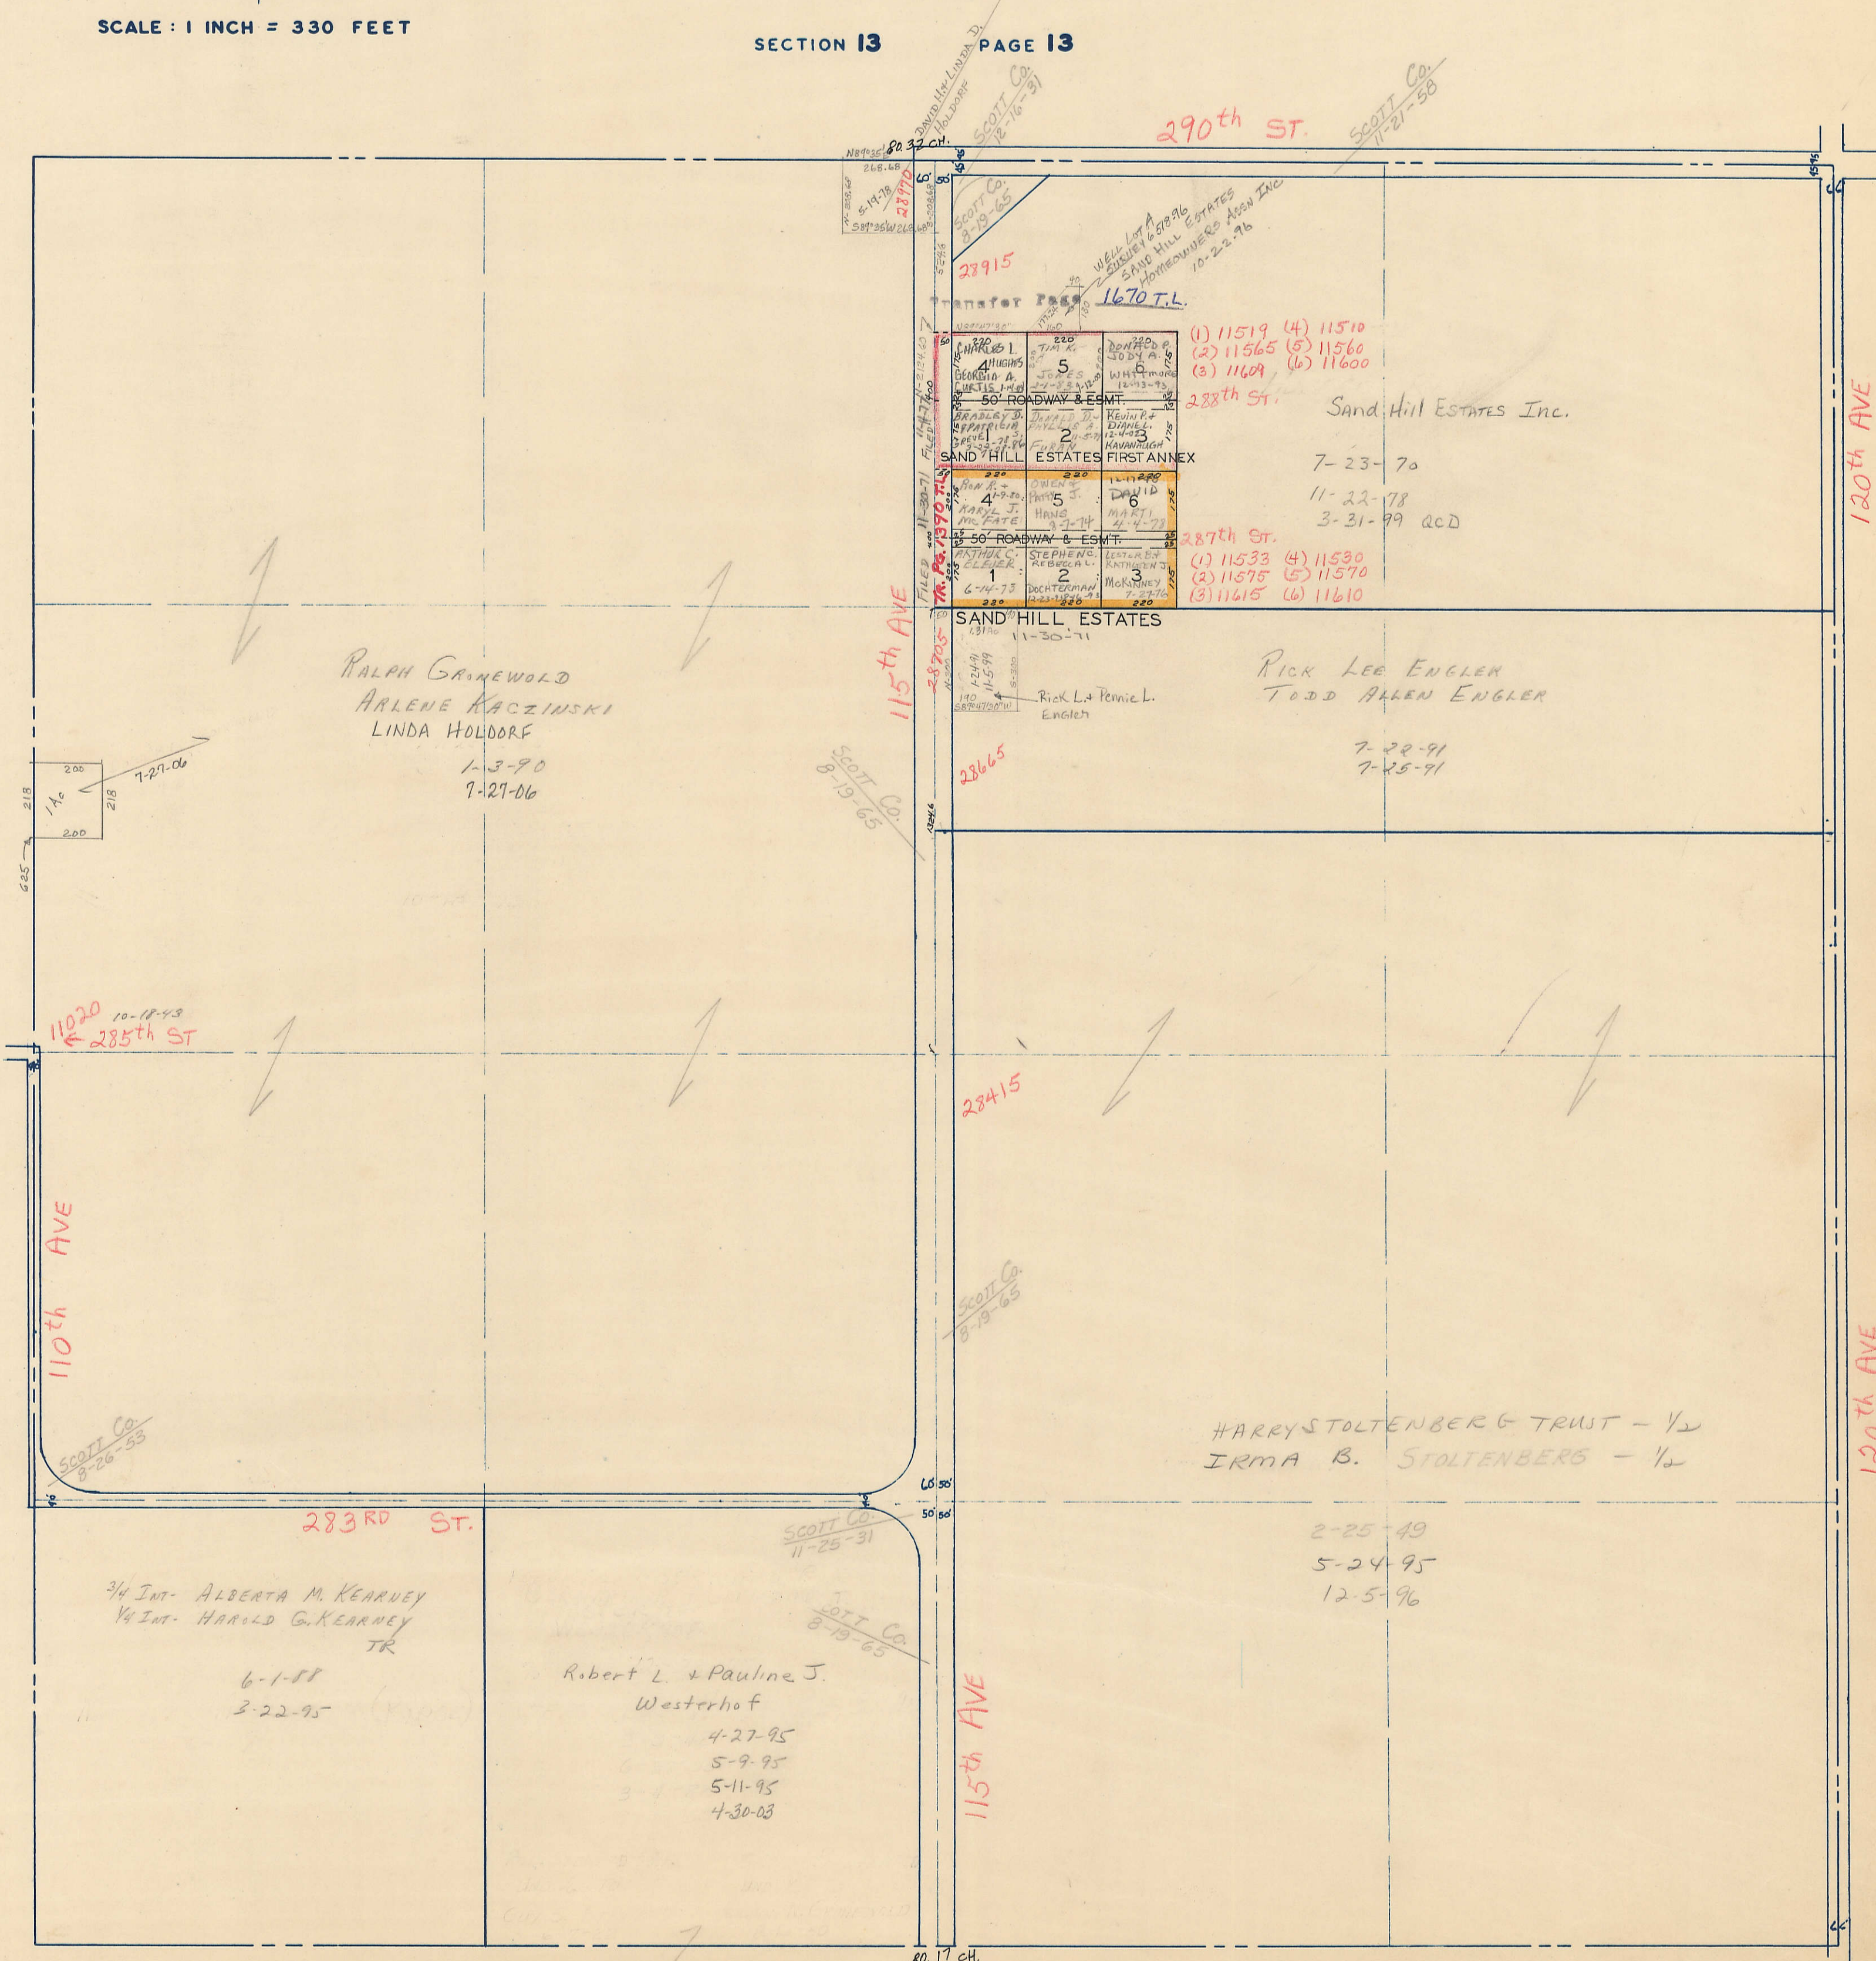

SECTION 24
TOWNSHIP 80 NORTH, RANGE 2 EAST,
5TH PRINCIPAL MERIDIAN
ALLENS GROVE TOWNSHIP
SCOTT COUNTY, IOWA

SCALE: 1 INCH = 330 FEET

TRANSFER PAGE 19

SECTION 13 PAGE 13

PAGE 23

SECTION 23

PAGE WINFIELD TWP.

SECTION 19

SECTION 25

PAGE 25