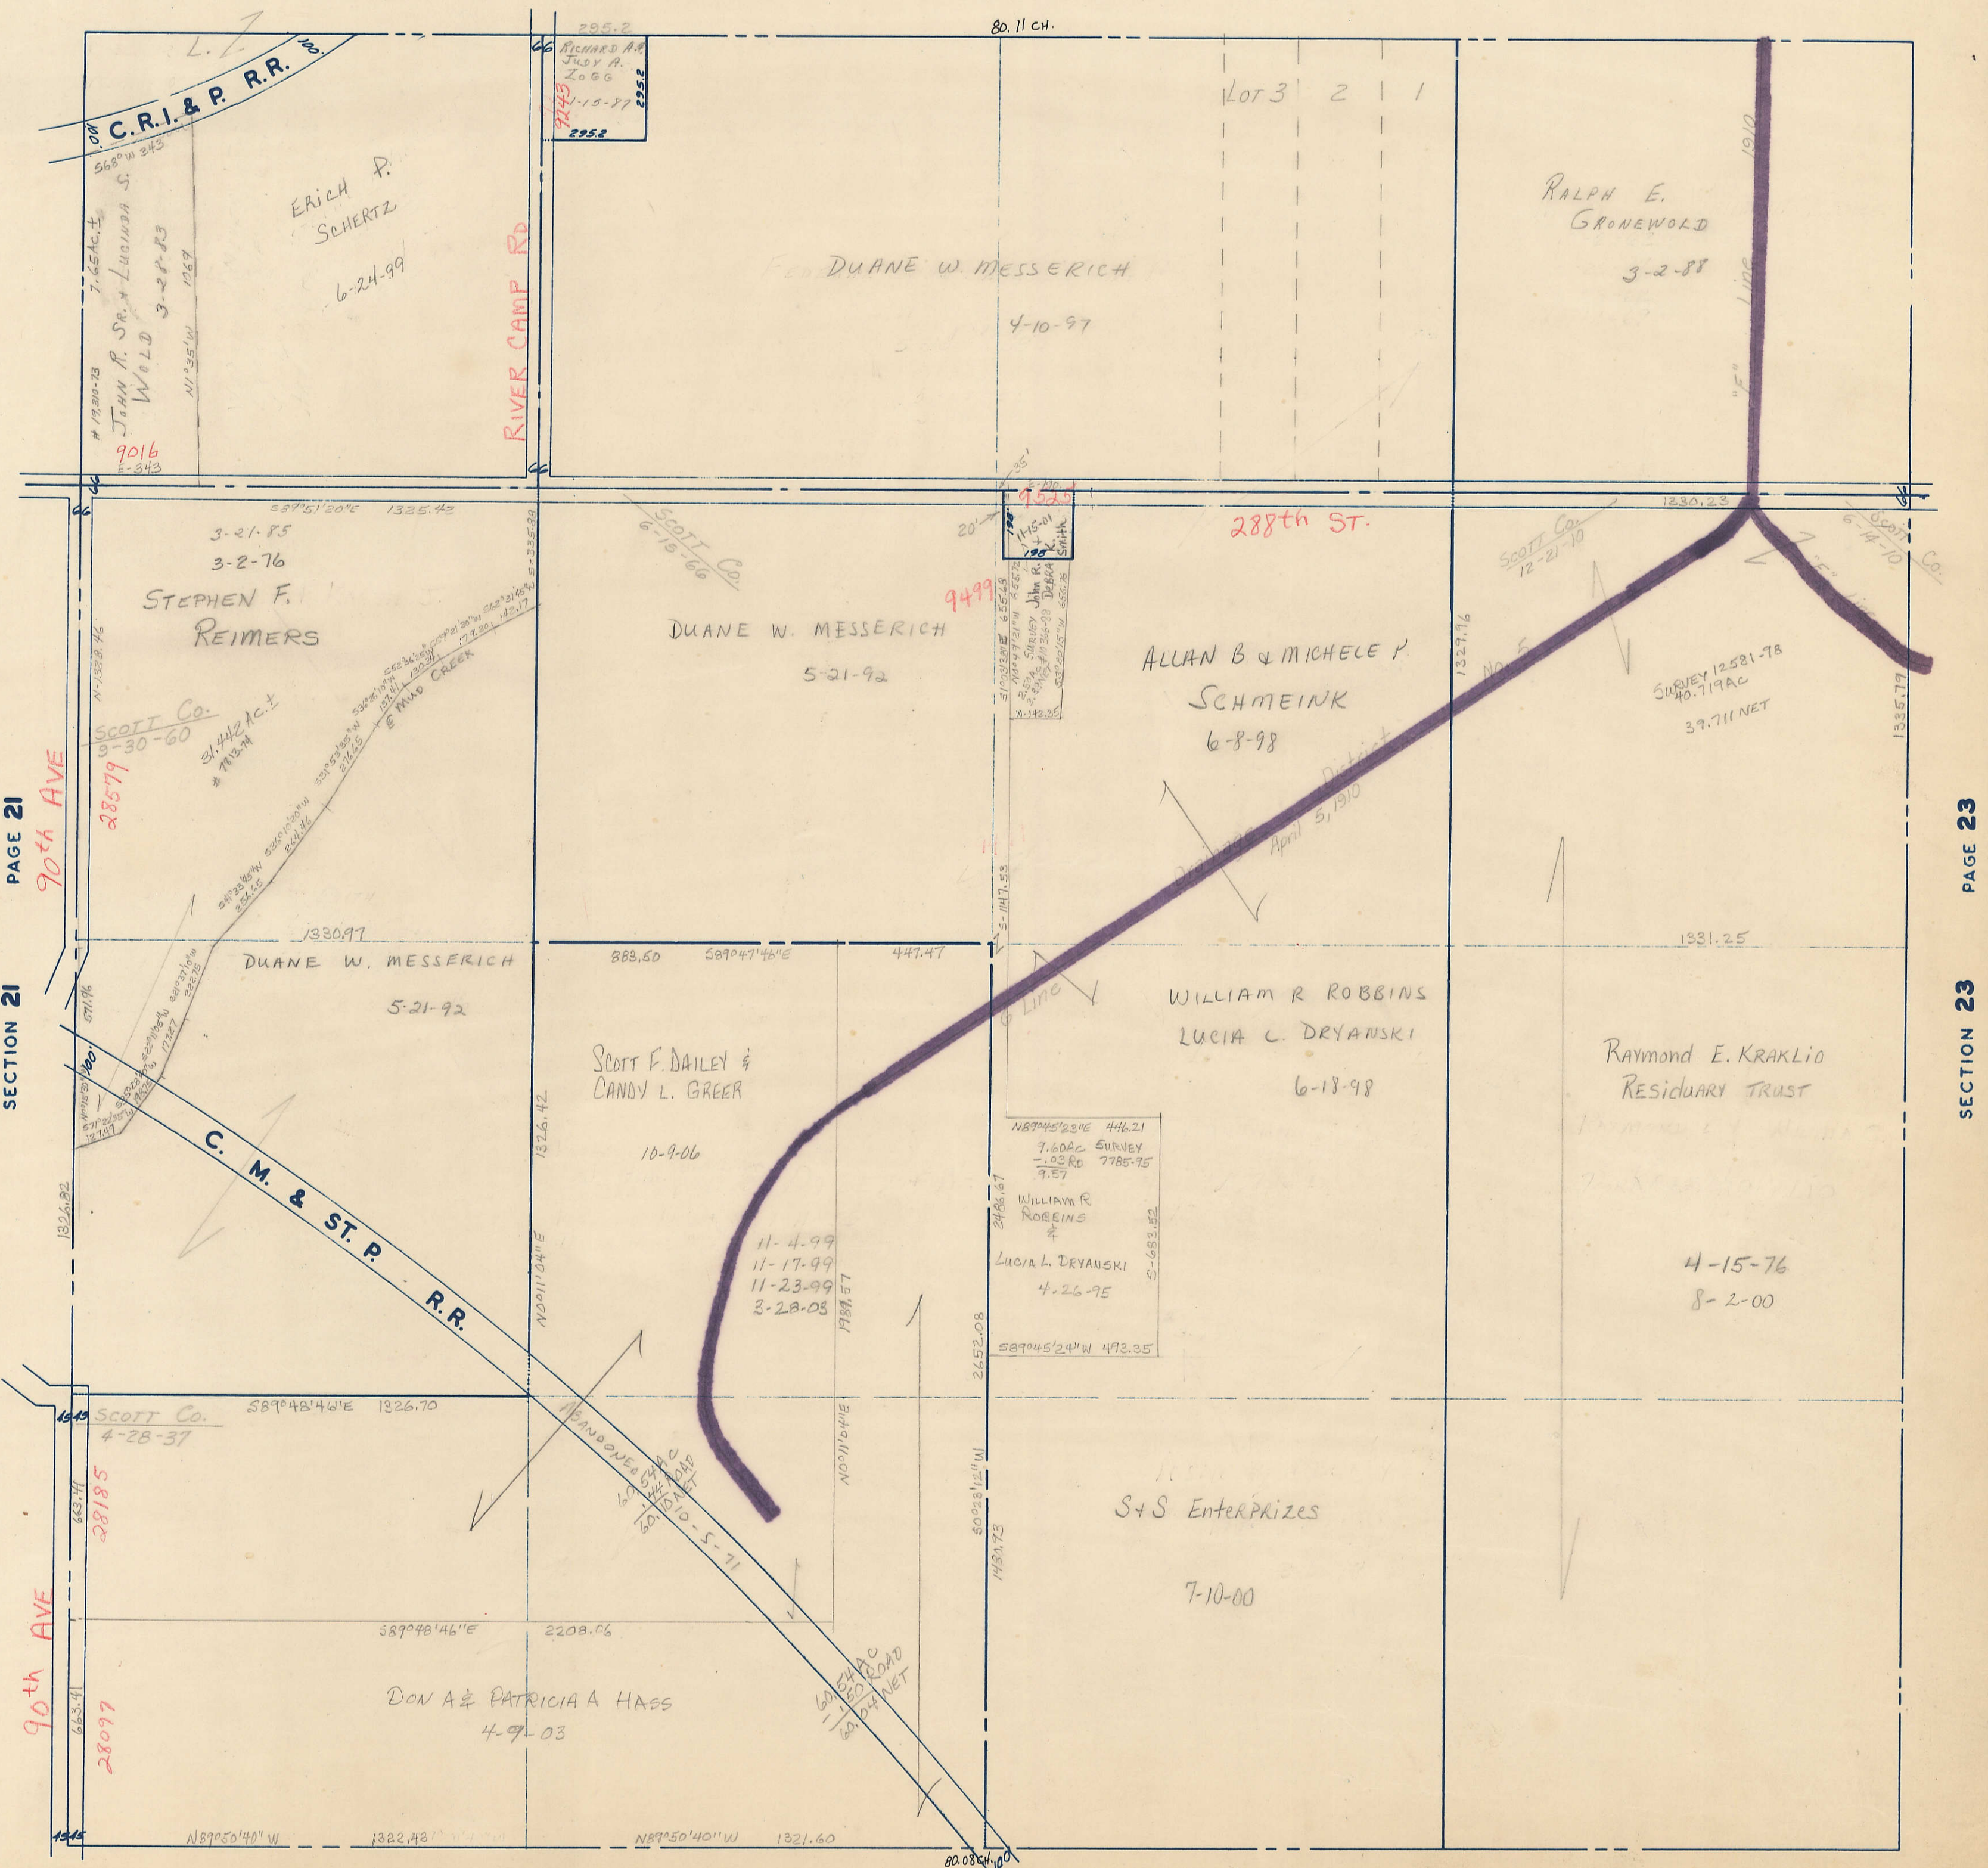

SECTION 22
TOWNSHIP 80 NORTH, RANGE 2 EAST,
5TH PRINCIPAL MERIDIAN
ALLENS GROVE TOWNSHIP
SCOTT COUNTY, IOWA

TRANSFER PAGE 17

SCALE: 1 INCH = 330 FEET

SECTION 15 PAGE 15

SECTION 21 PAGE 21

SECTION 23 PAGE 23