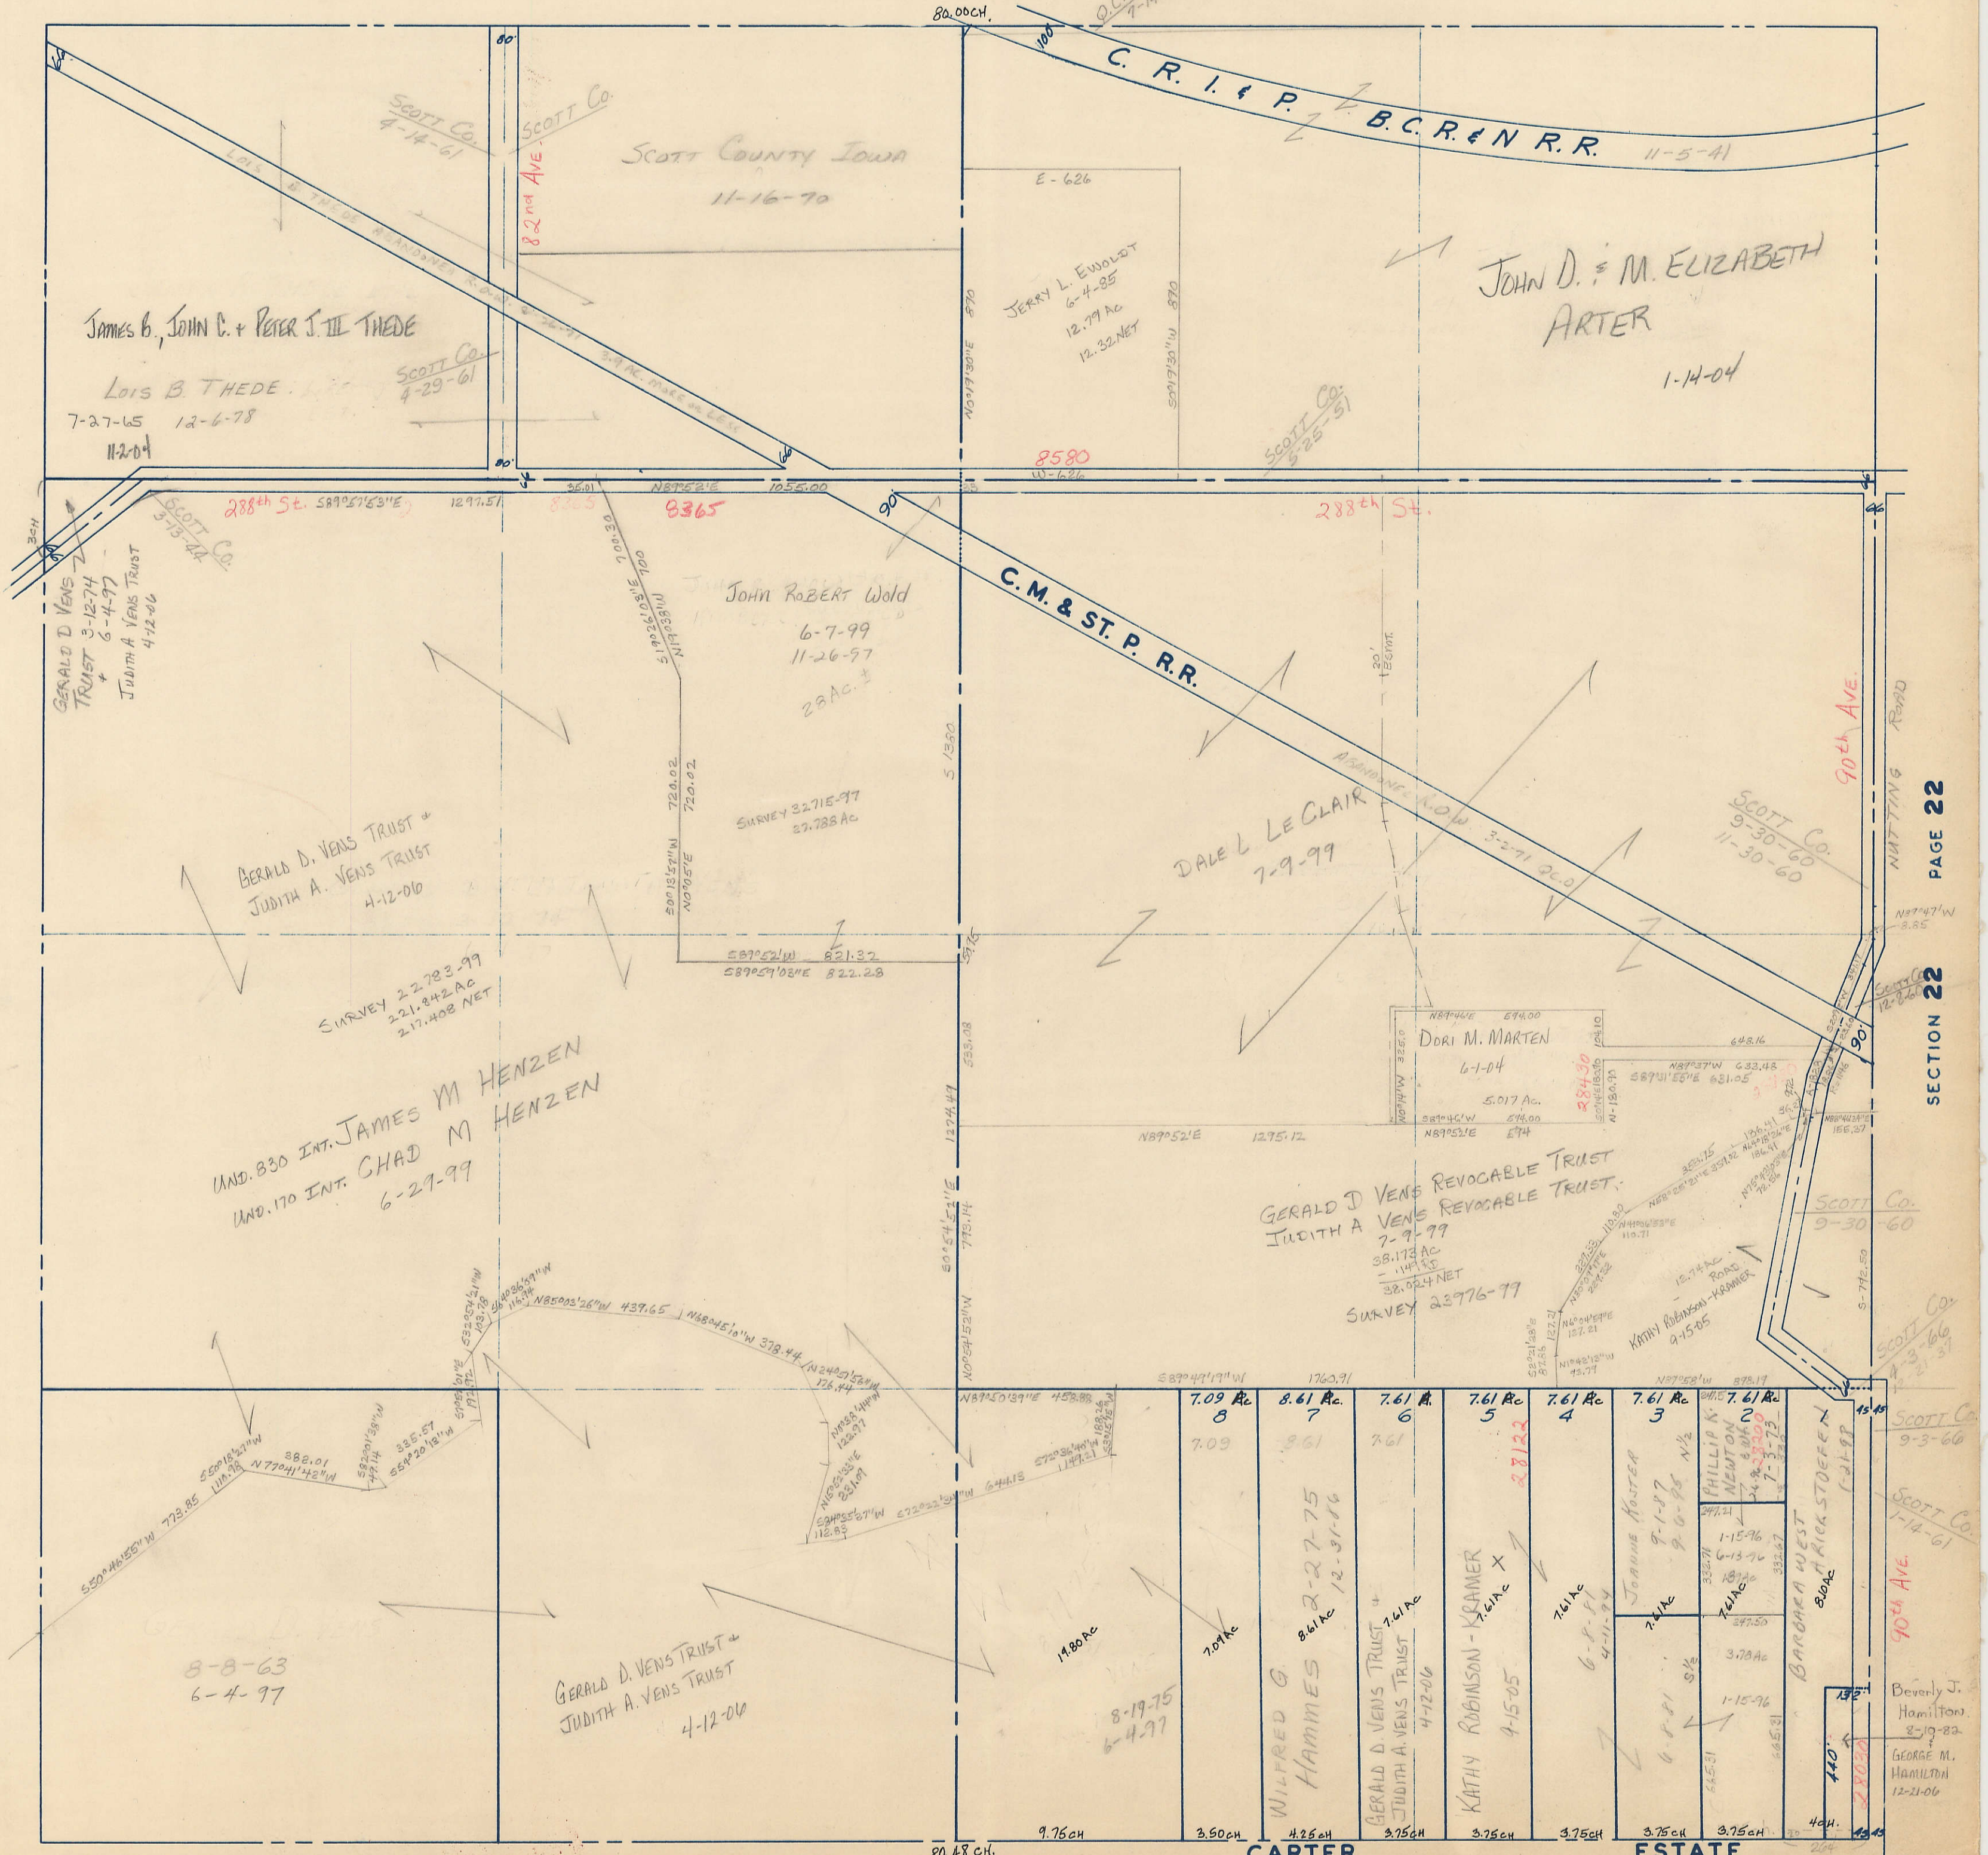

SECTION 21
TOWNSHIP 80 NORTH, RANGE 2 EAST,
5TH PRINCIPAL MERIDIAN
ALLENS GROVE TOWNSHIP
SCOTT COUNTY, IOWA

TRANSFER PAGE 16

SCALE: 1 INCH = 330 FEET

SECTION 16

PAGE 16

SECTION 20 PAGE 20

SECTION 22 PAGE 22