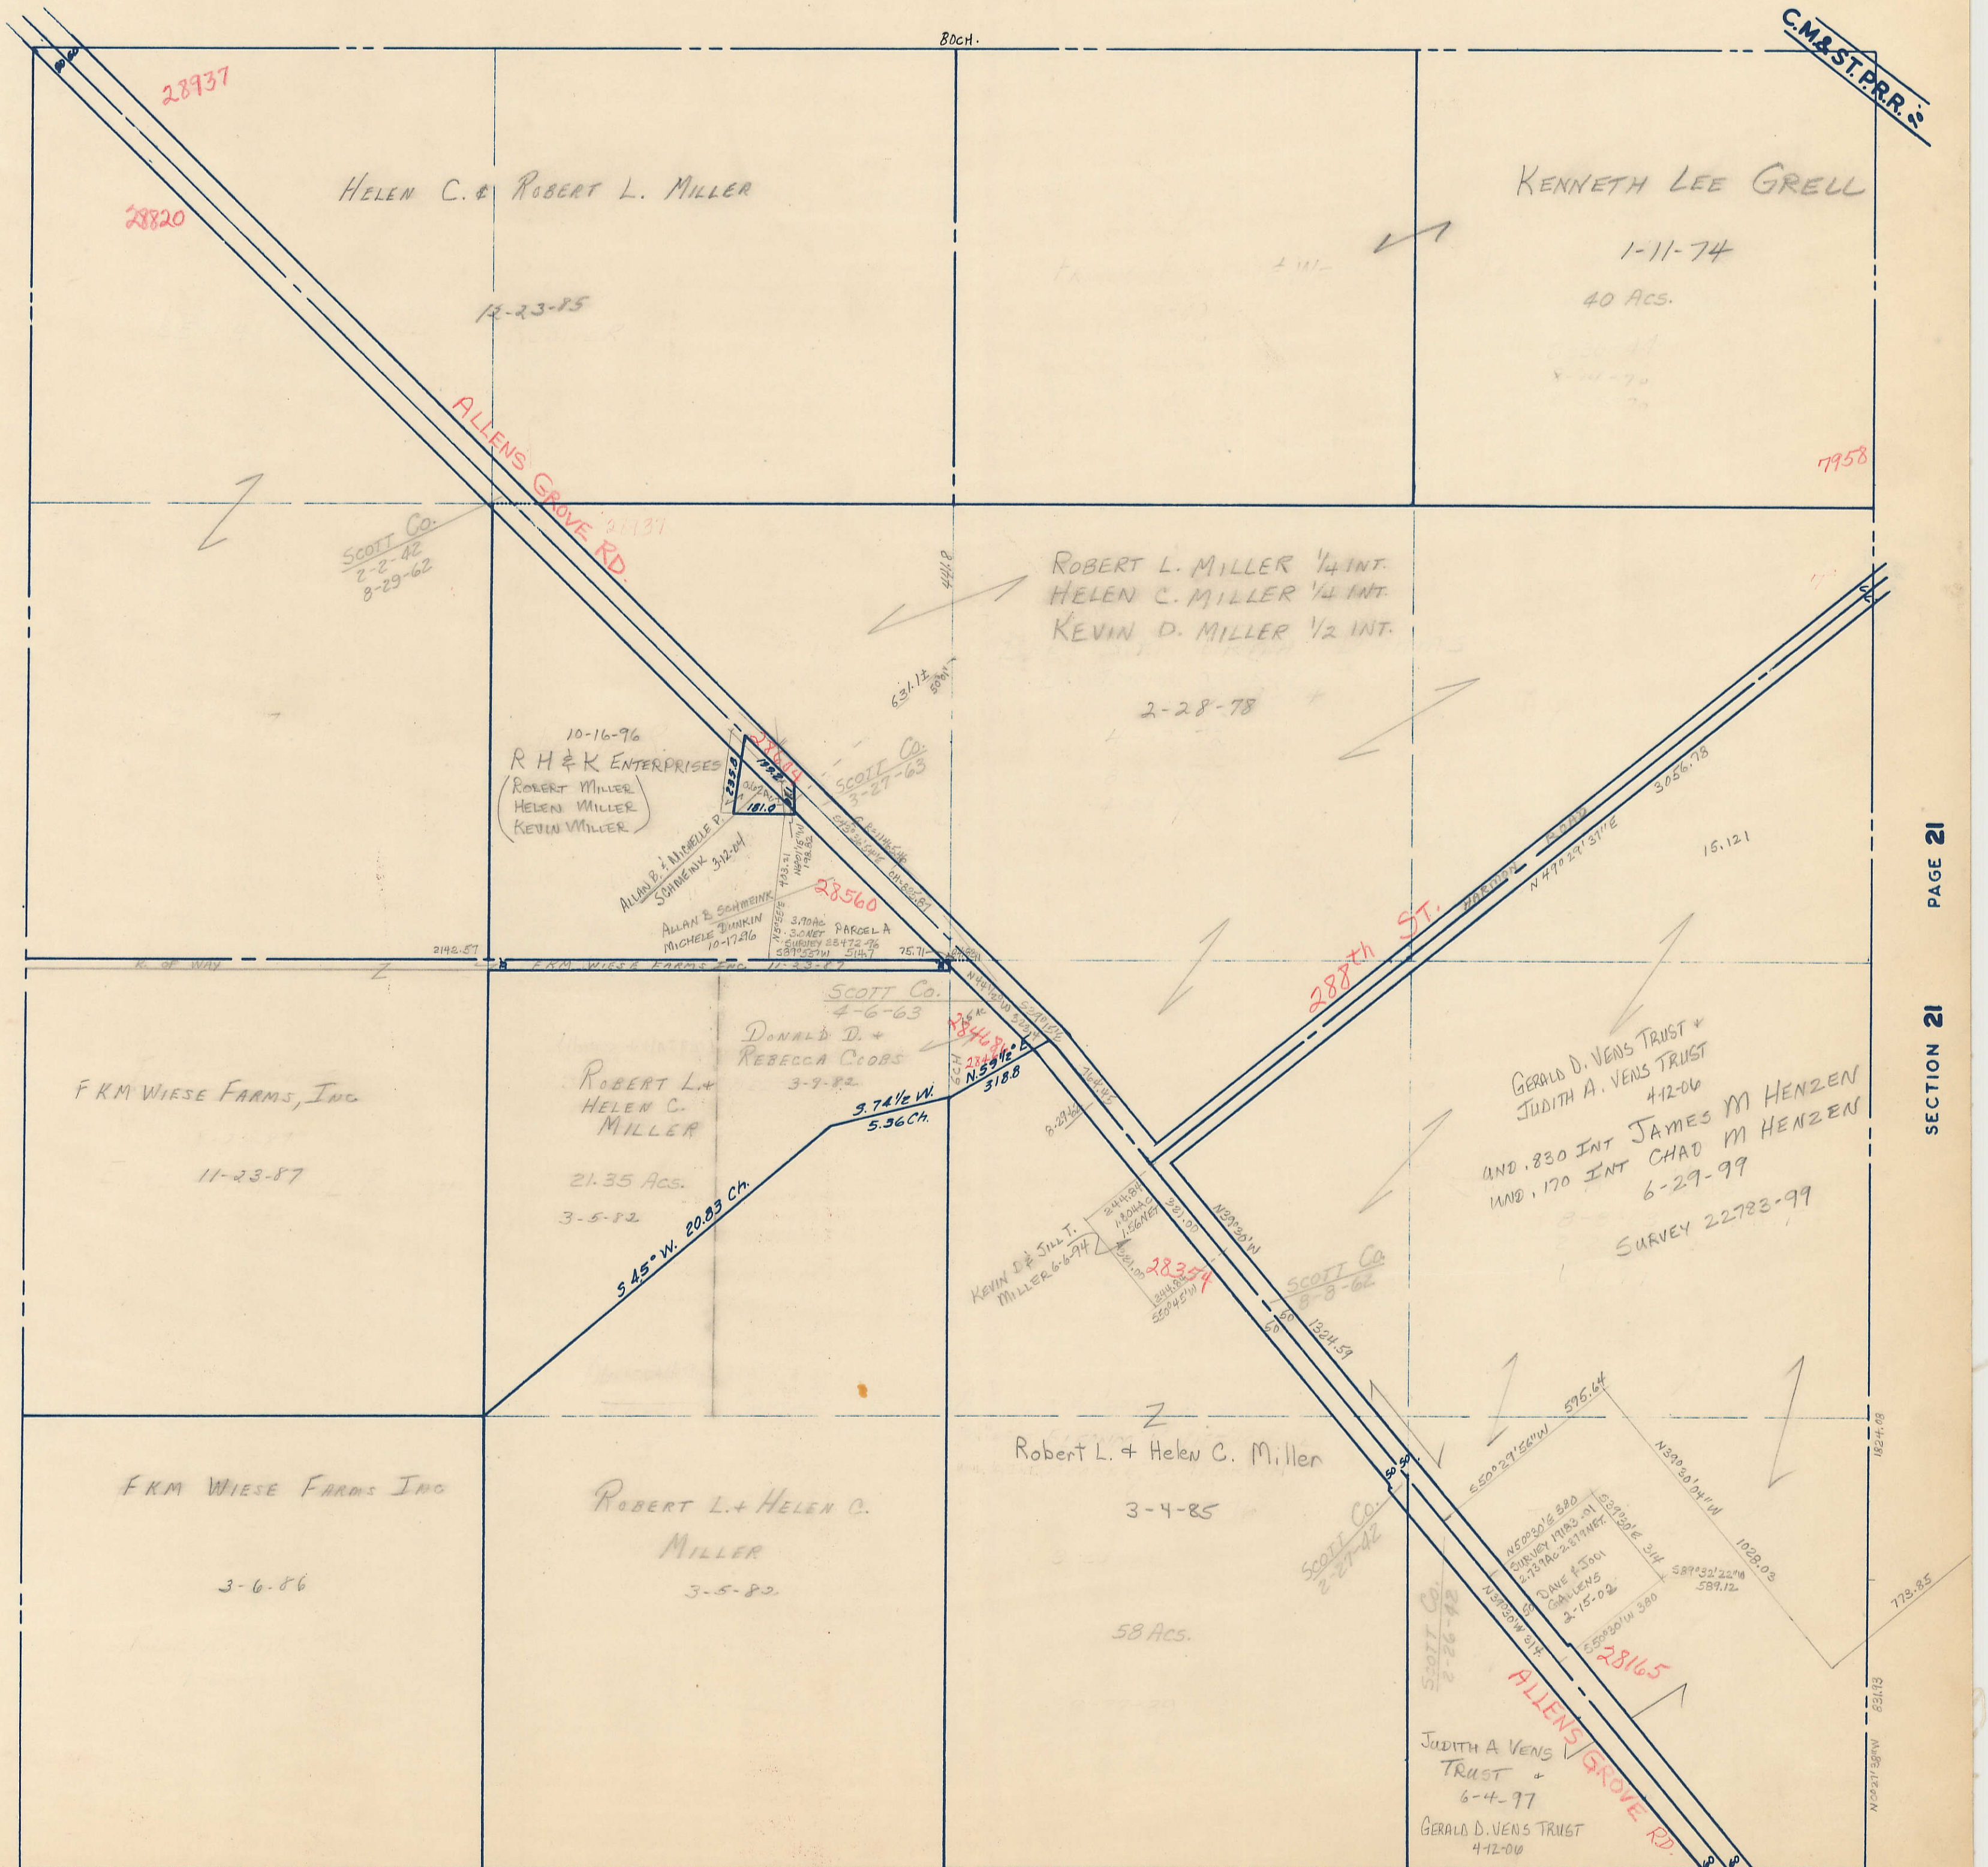

SECTION 20
TOWNSHIP 80 NORTH, RANGE 2 EAST,
5TH PRINCIPAL MERIDIAN
ALLENS GROVE TOWNSHIP
SCOTT COUNTY, IOWA

TRANSFER PAGE 15

SCALE: 1 INCH = 330 FEET

SECTION 17

PAGE 17

PAGE 19

SECTION 19

PAGE 21

SECTION 21

SECTION 29

PAGE 29