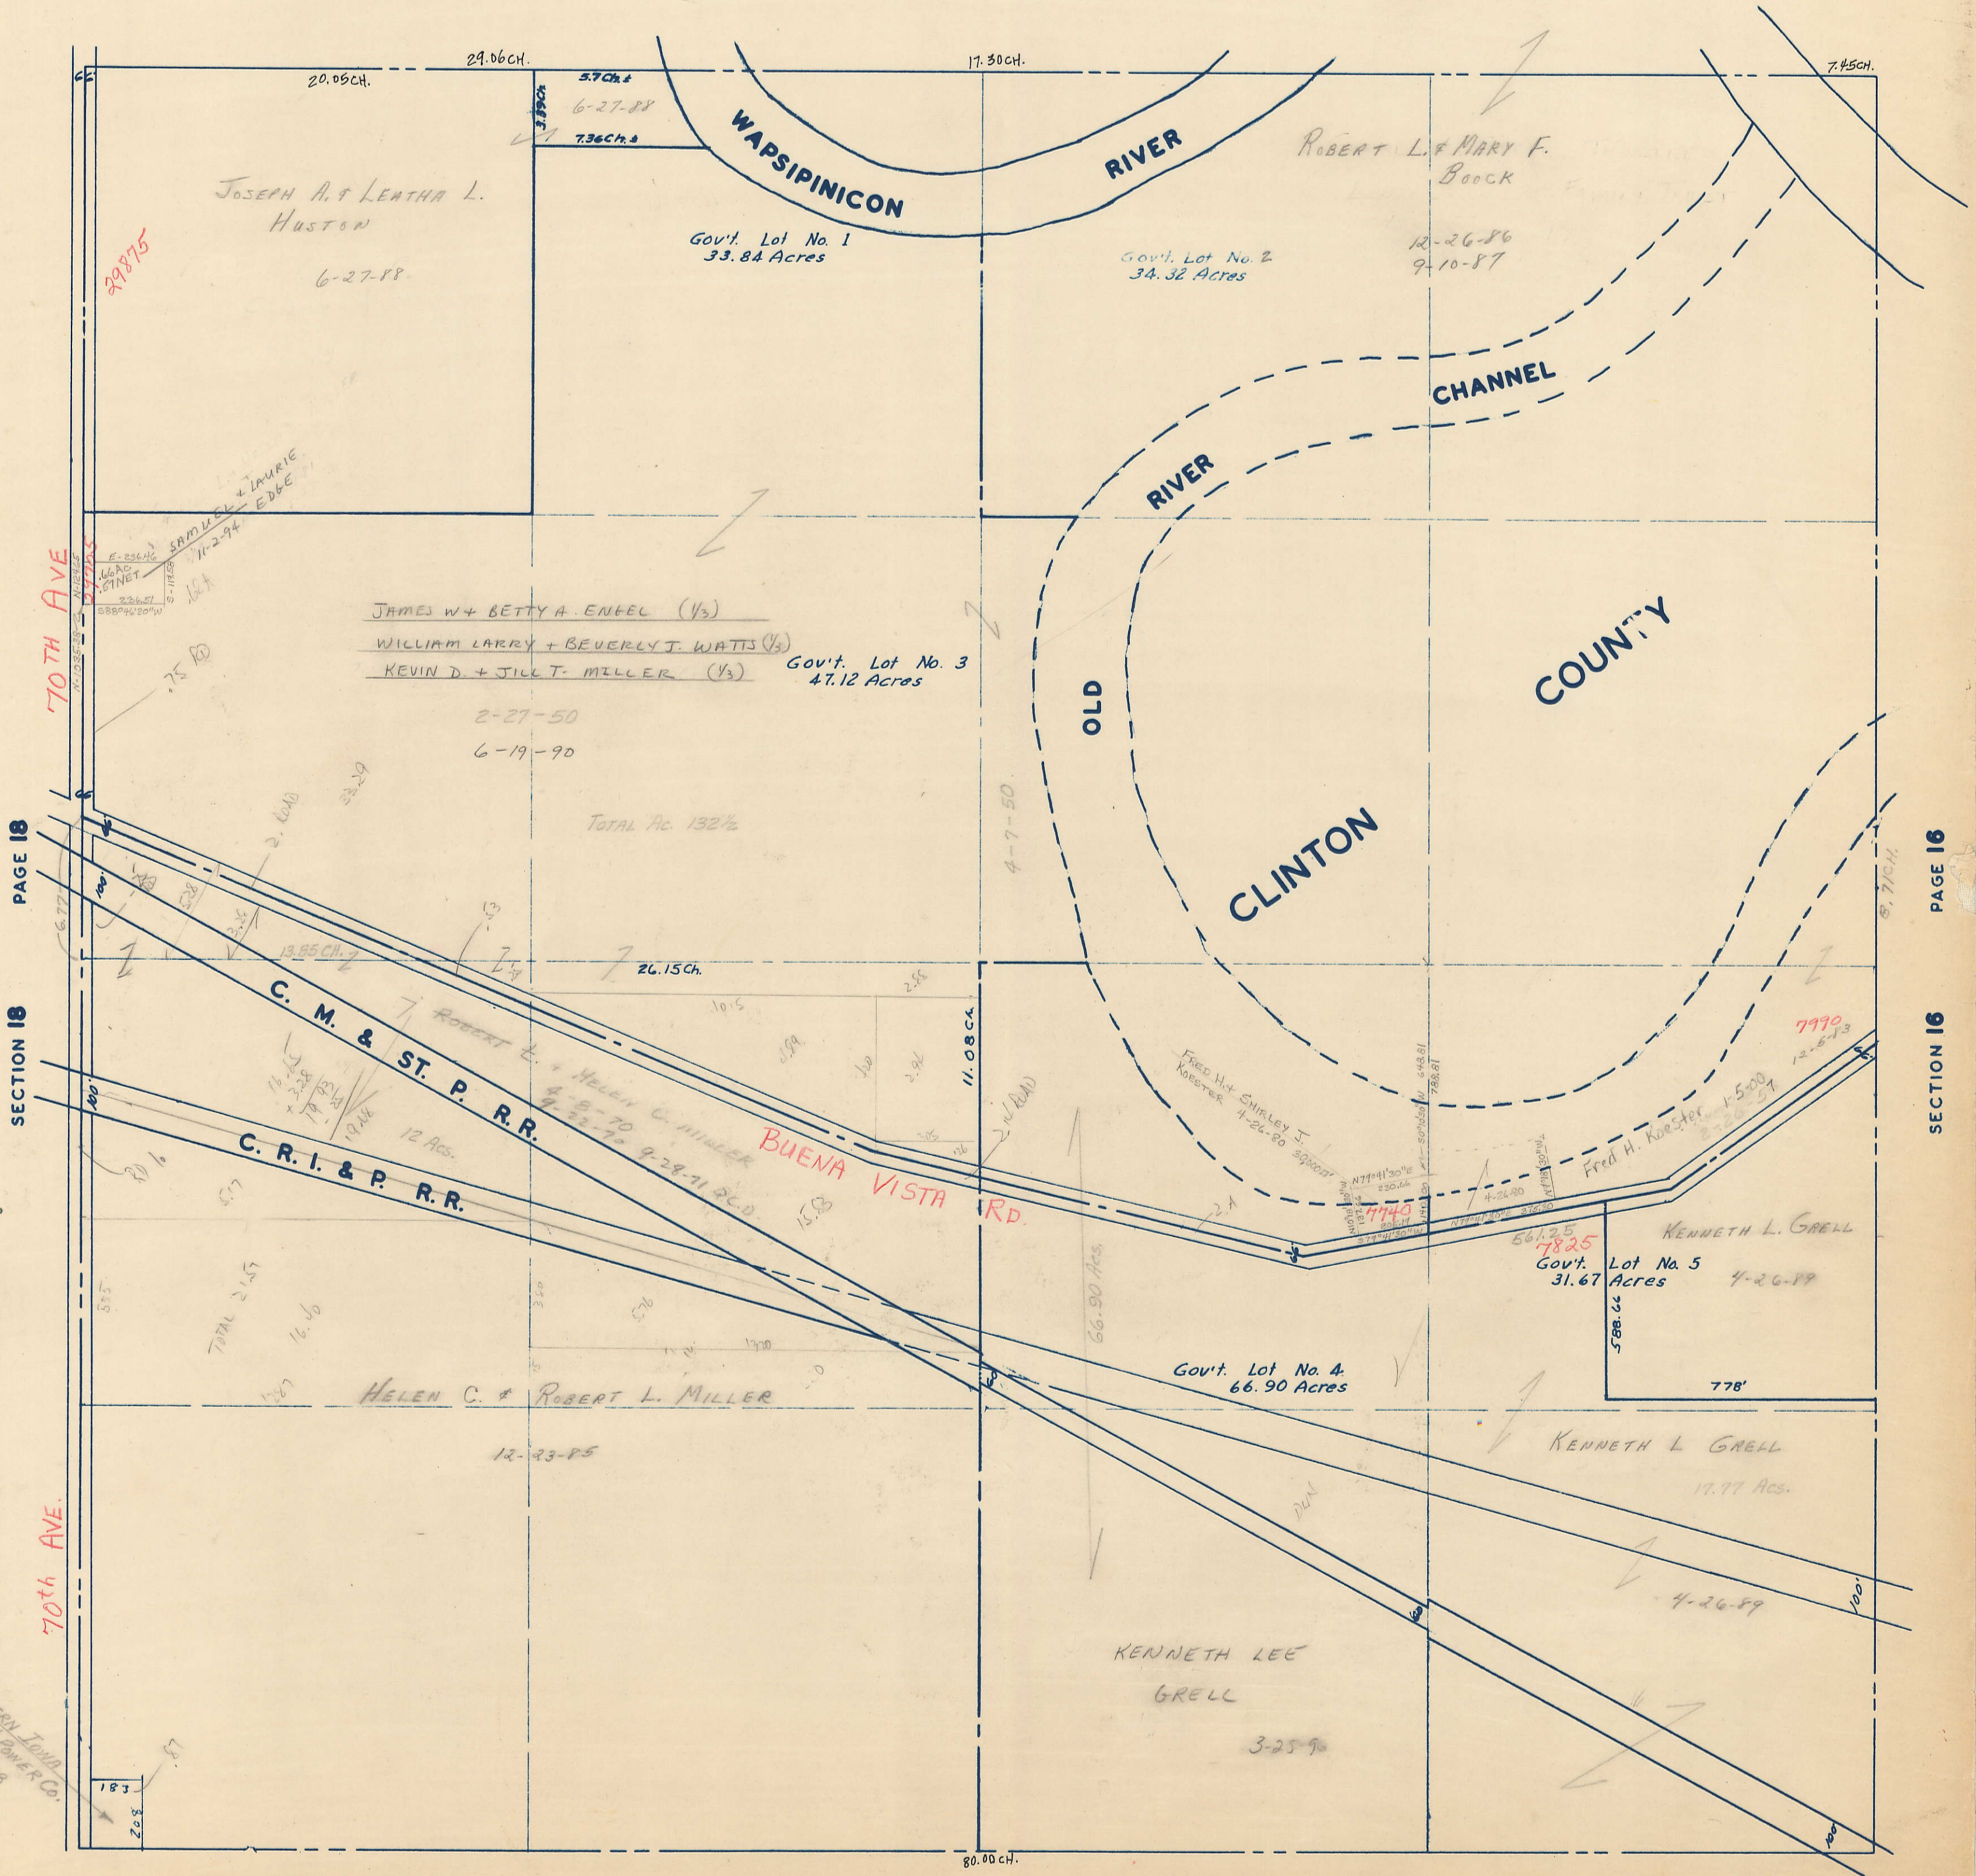

SECTION 17
TOWNSHIP 80 NORTH, RANGE 2 EAST,
5TH PRINCIPAL MERIDIAN
ALLENS GROVE TOWNSHIP
SCOTT COUNTY, IOWA

TRANSFER PAGE 12

SCALE: 1 INCH = 330 FEET

SECTION 8 PAGE 8

SECTION 20 PAGE 20