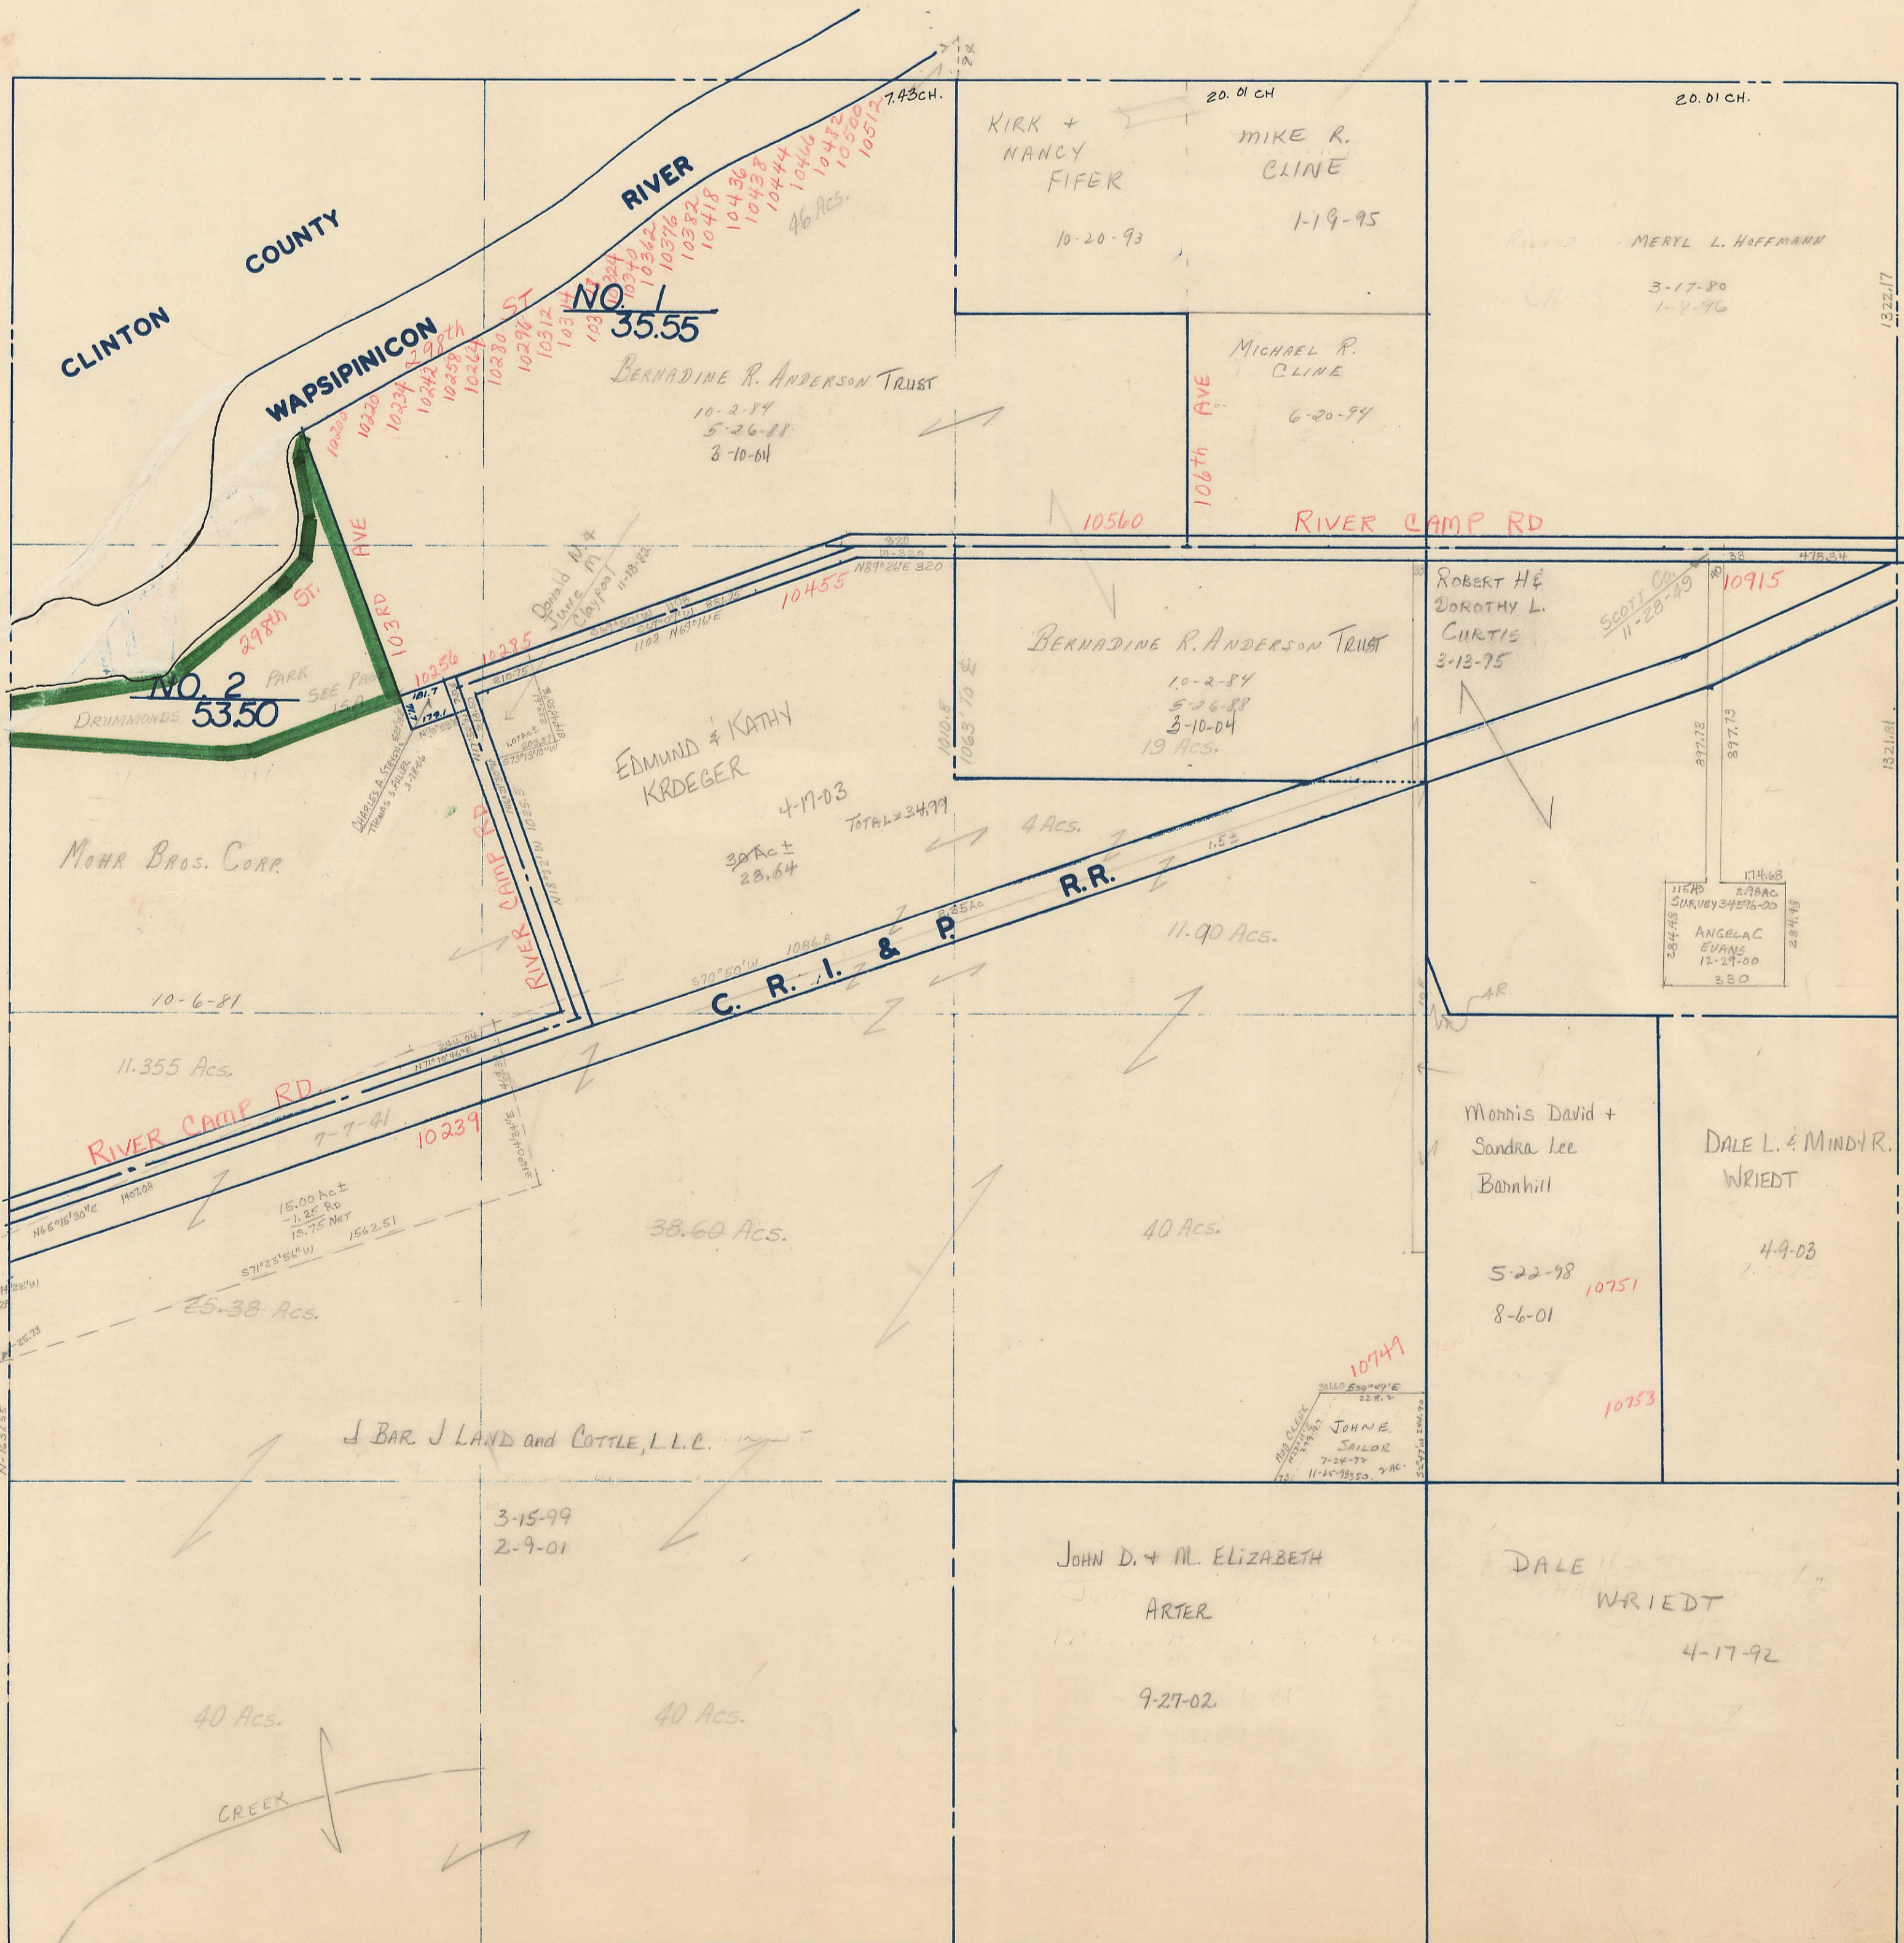

SECTION 14
TOWNSHIP 80 NORTH, RANGE 2 EAST,
5TH PRINCIPAL MERIDIAN
ALLENS GROVE TOWNSHIP
SCOTT COUNTY, IOWA

TRANSFER PAGE 9

SCALE: 1 INCH = 330 FEET

SECTION 11

PAGE 11

PAGE 15

SECTION 15

PAGE 13