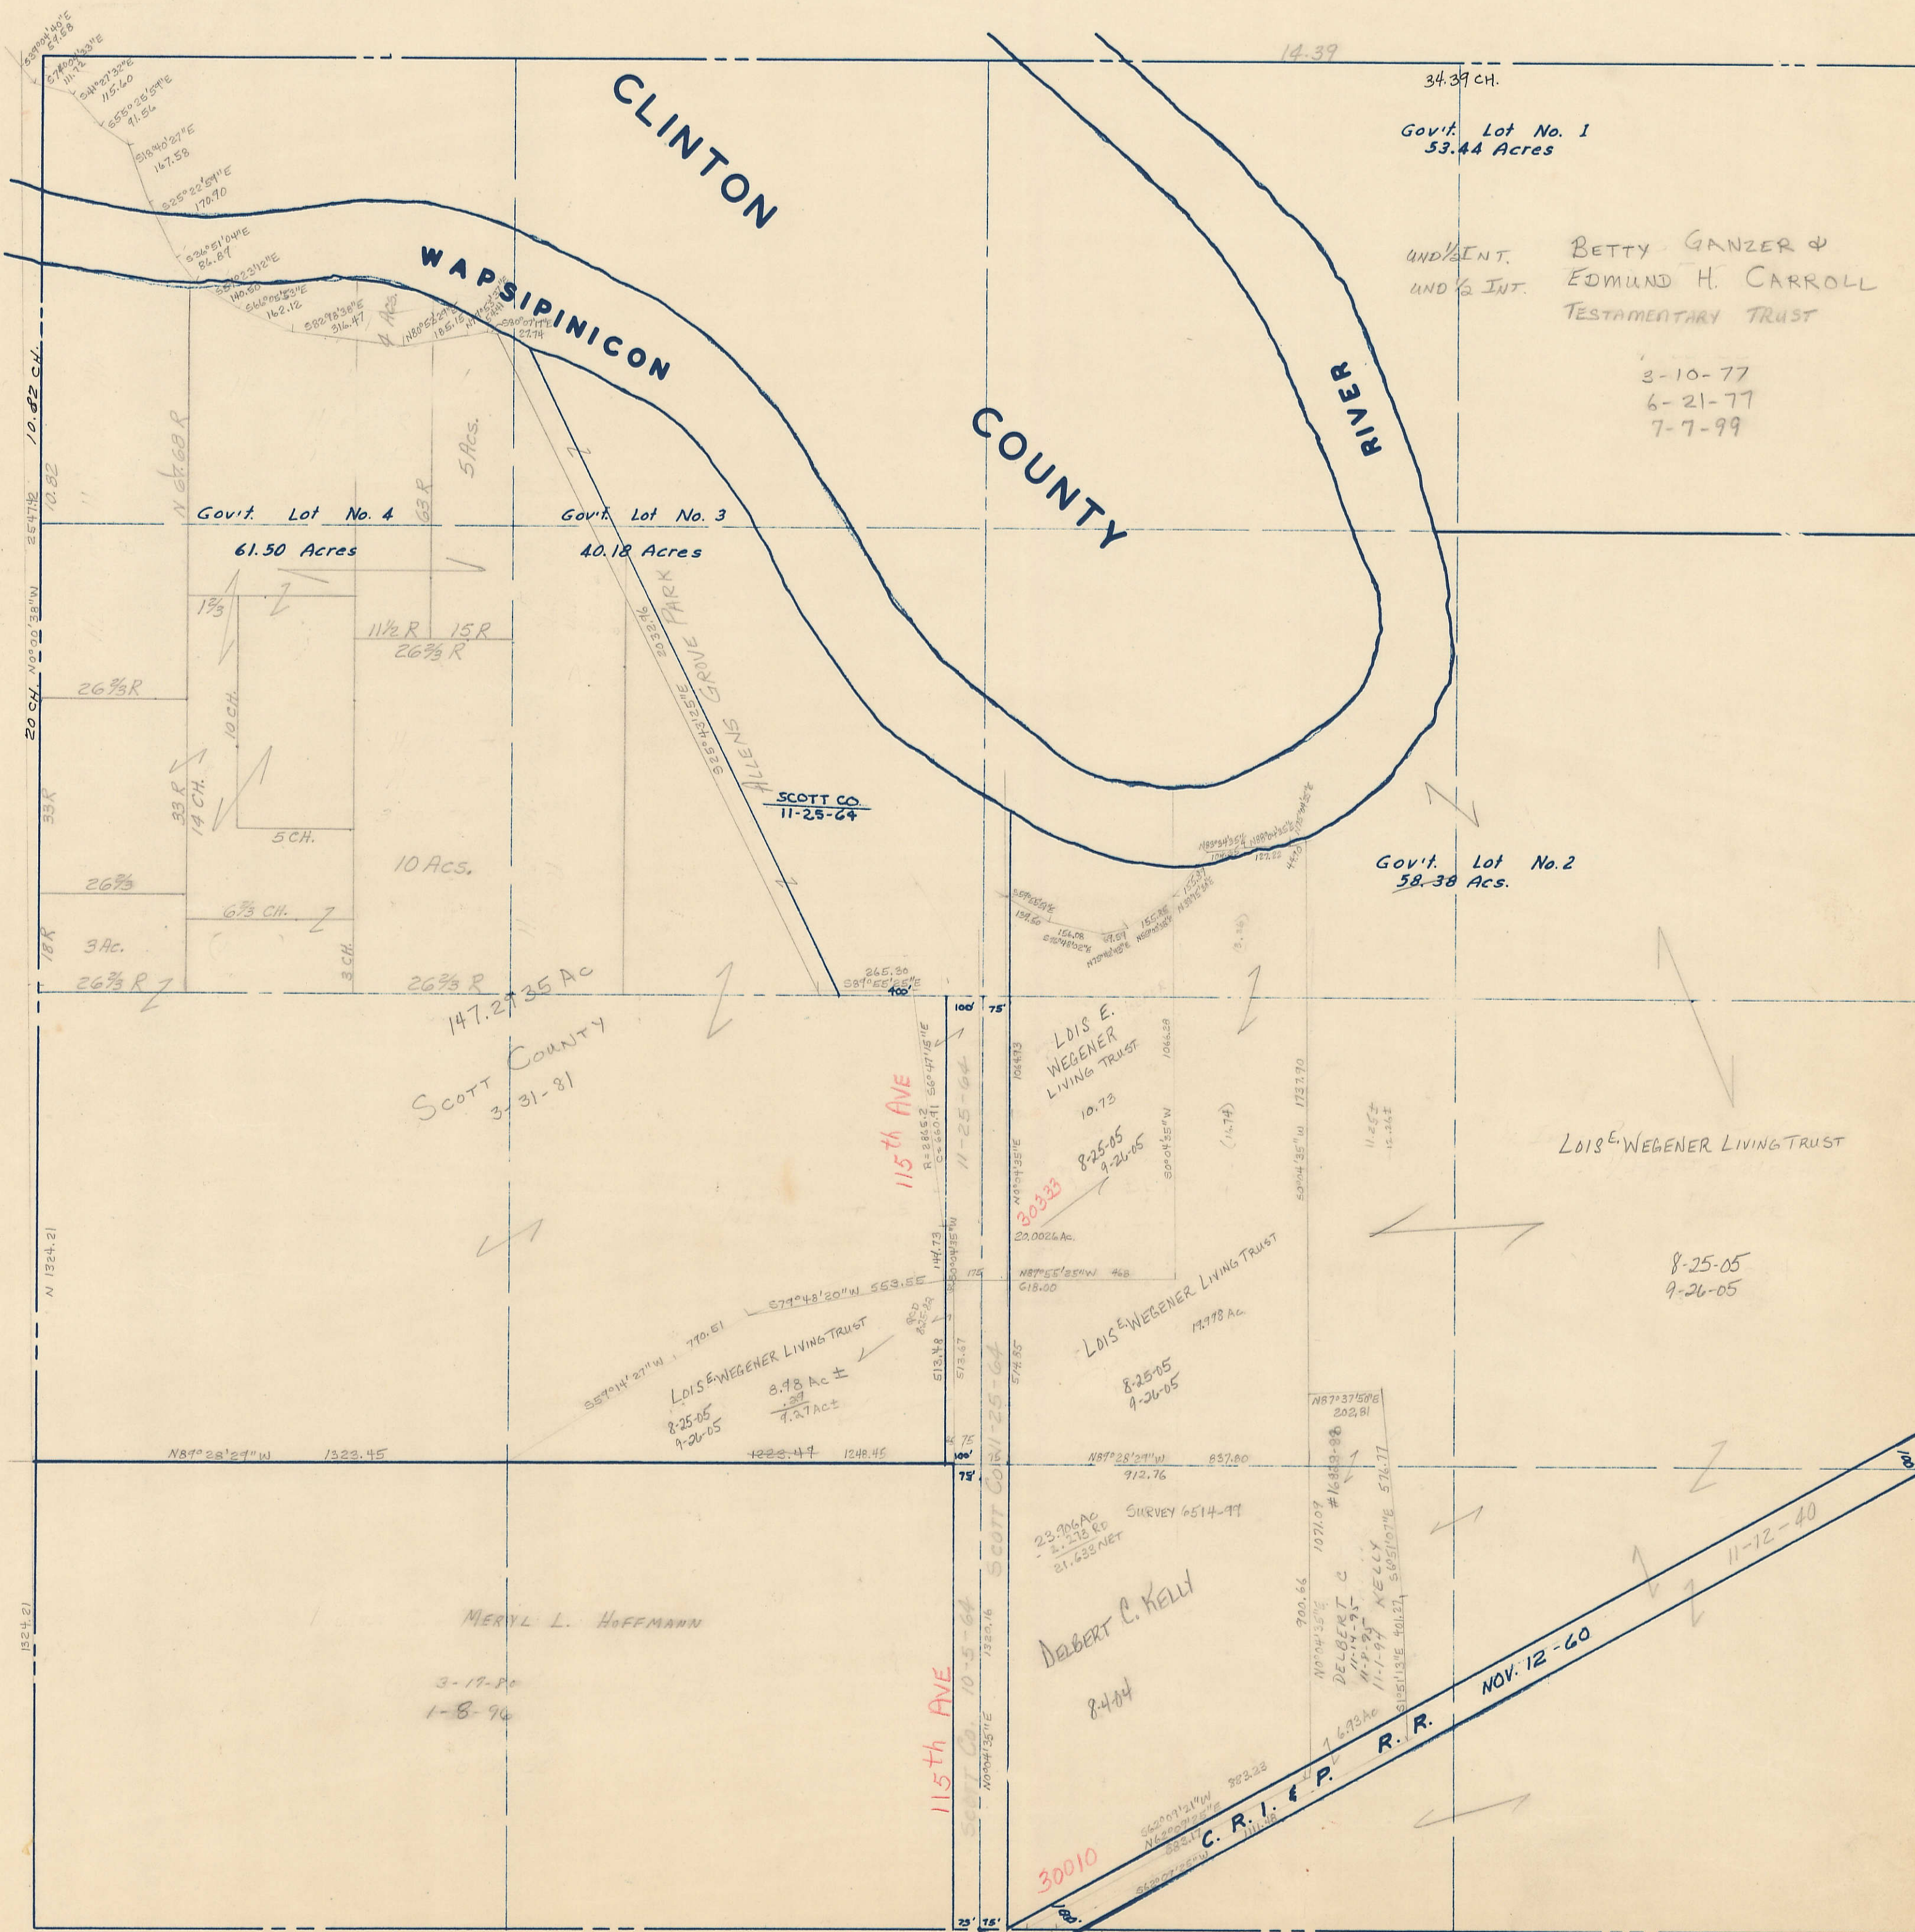

SECTION 12
TOWNSHIP 80 NORTH, RANGE 2 EAST,
5TH PRINCIPAL MERIDIAN
ALLENS GROVE TOWNSHIP
SCOTT COUNTY, IOWA

TRANSFER PAGE 7

SCALE: 1 INCH = 330 FEET

SECTION | PAGE |

PAGE II
SECTION II

PAGE WINFIELD TWP.

SECTION 7