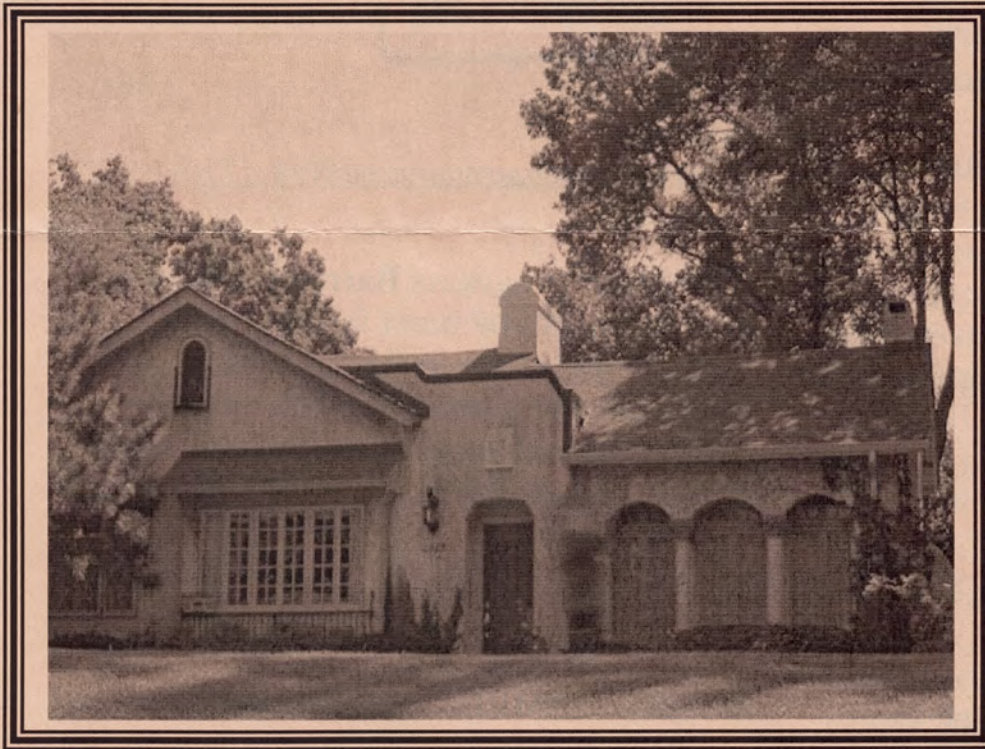

## Special Bonus House Tour

2023 Carey Ave., Davenport, IA

Tuesday, April 23, 2013

6:30 p.m.

Please join us in a special bonus house tour  
(for members and guests only)  
hosted by James and Jean O'Hare

Their home was the childhood home of Patricia  
(White) Barry who was born in Davenport (Nov. 16,  
1921) and began her film career in 1947. See the bio  
on the second page.